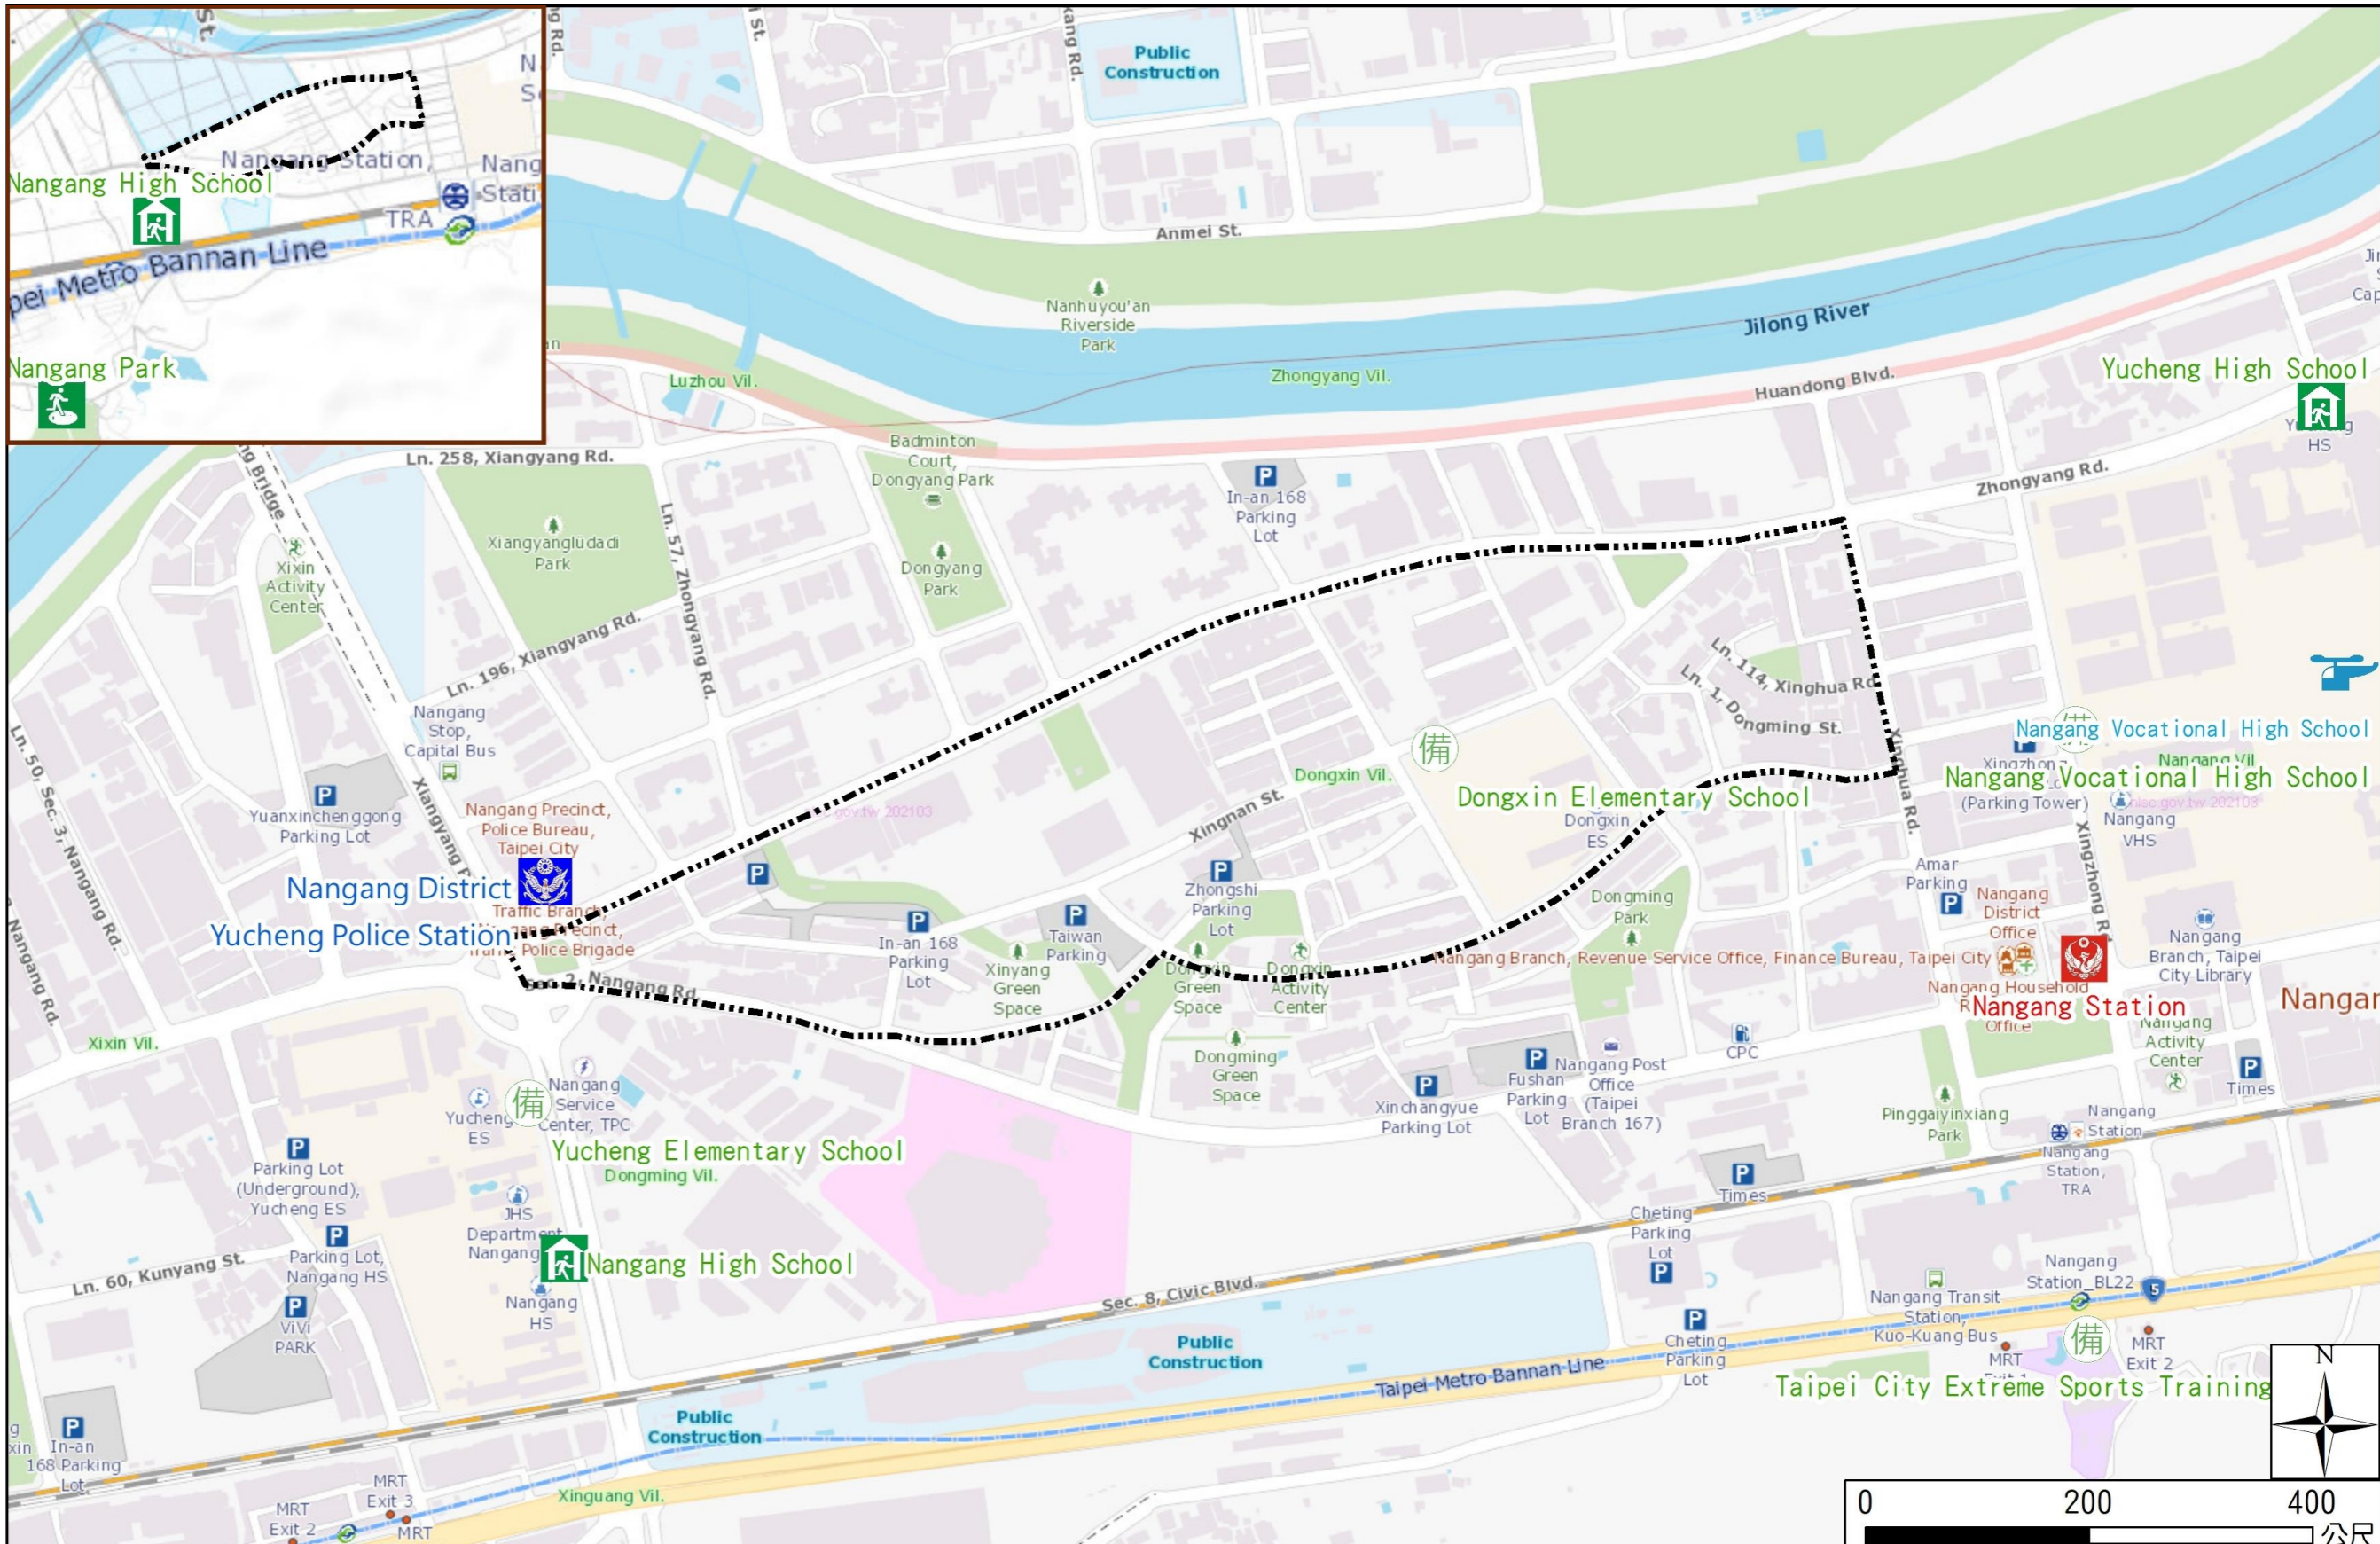

Dongxin Vil., Nangang Dist., Taipei City Simple Evacuation Map

Disaster notification Unit

Taipei Citizen Hotline : 1999
 Fire Department Tel. : 119
 Police Department Tel. : 110
 EOC of Nangang Dist.
 Non-emergency number : 02-27831343
 Emergency number : 02-66160119
 Officer
 Mobile : 0972-246122
 Note: Please call this District's EOC to ensure that the evacuation shelter is open

Disaster Prevention Information Website

Taipei City Disaster Prevention Information Website

Knowledge of disaster prevention

Flood: Vertical evacuation or preventive evacuation
 Earthquake :

More disaster prevention knowledge :
 Taipei City Disaster Prevention Guide

Evacuation Shelter

Name	Nangang Park Applicable to earthquake situations
Address	No.170-1, Dongxin St.
Capacity	8655
Contact number	27884255
Name	Nangang High School (School for Priority Shelter) Applicable to flood situations
Address	No.21, Xiangyang Rd.
Capacity	324
Contact number	02-27837863#241
Name	Dongxin Elementary School
Address	No.62, Xingnan St.
Capacity	45
Contact number	02-27837577#31
Name	Yucheng Elementary School
Address	No.31, Xiangyang Rd.
Capacity	30
Contact number	02-27836049#150