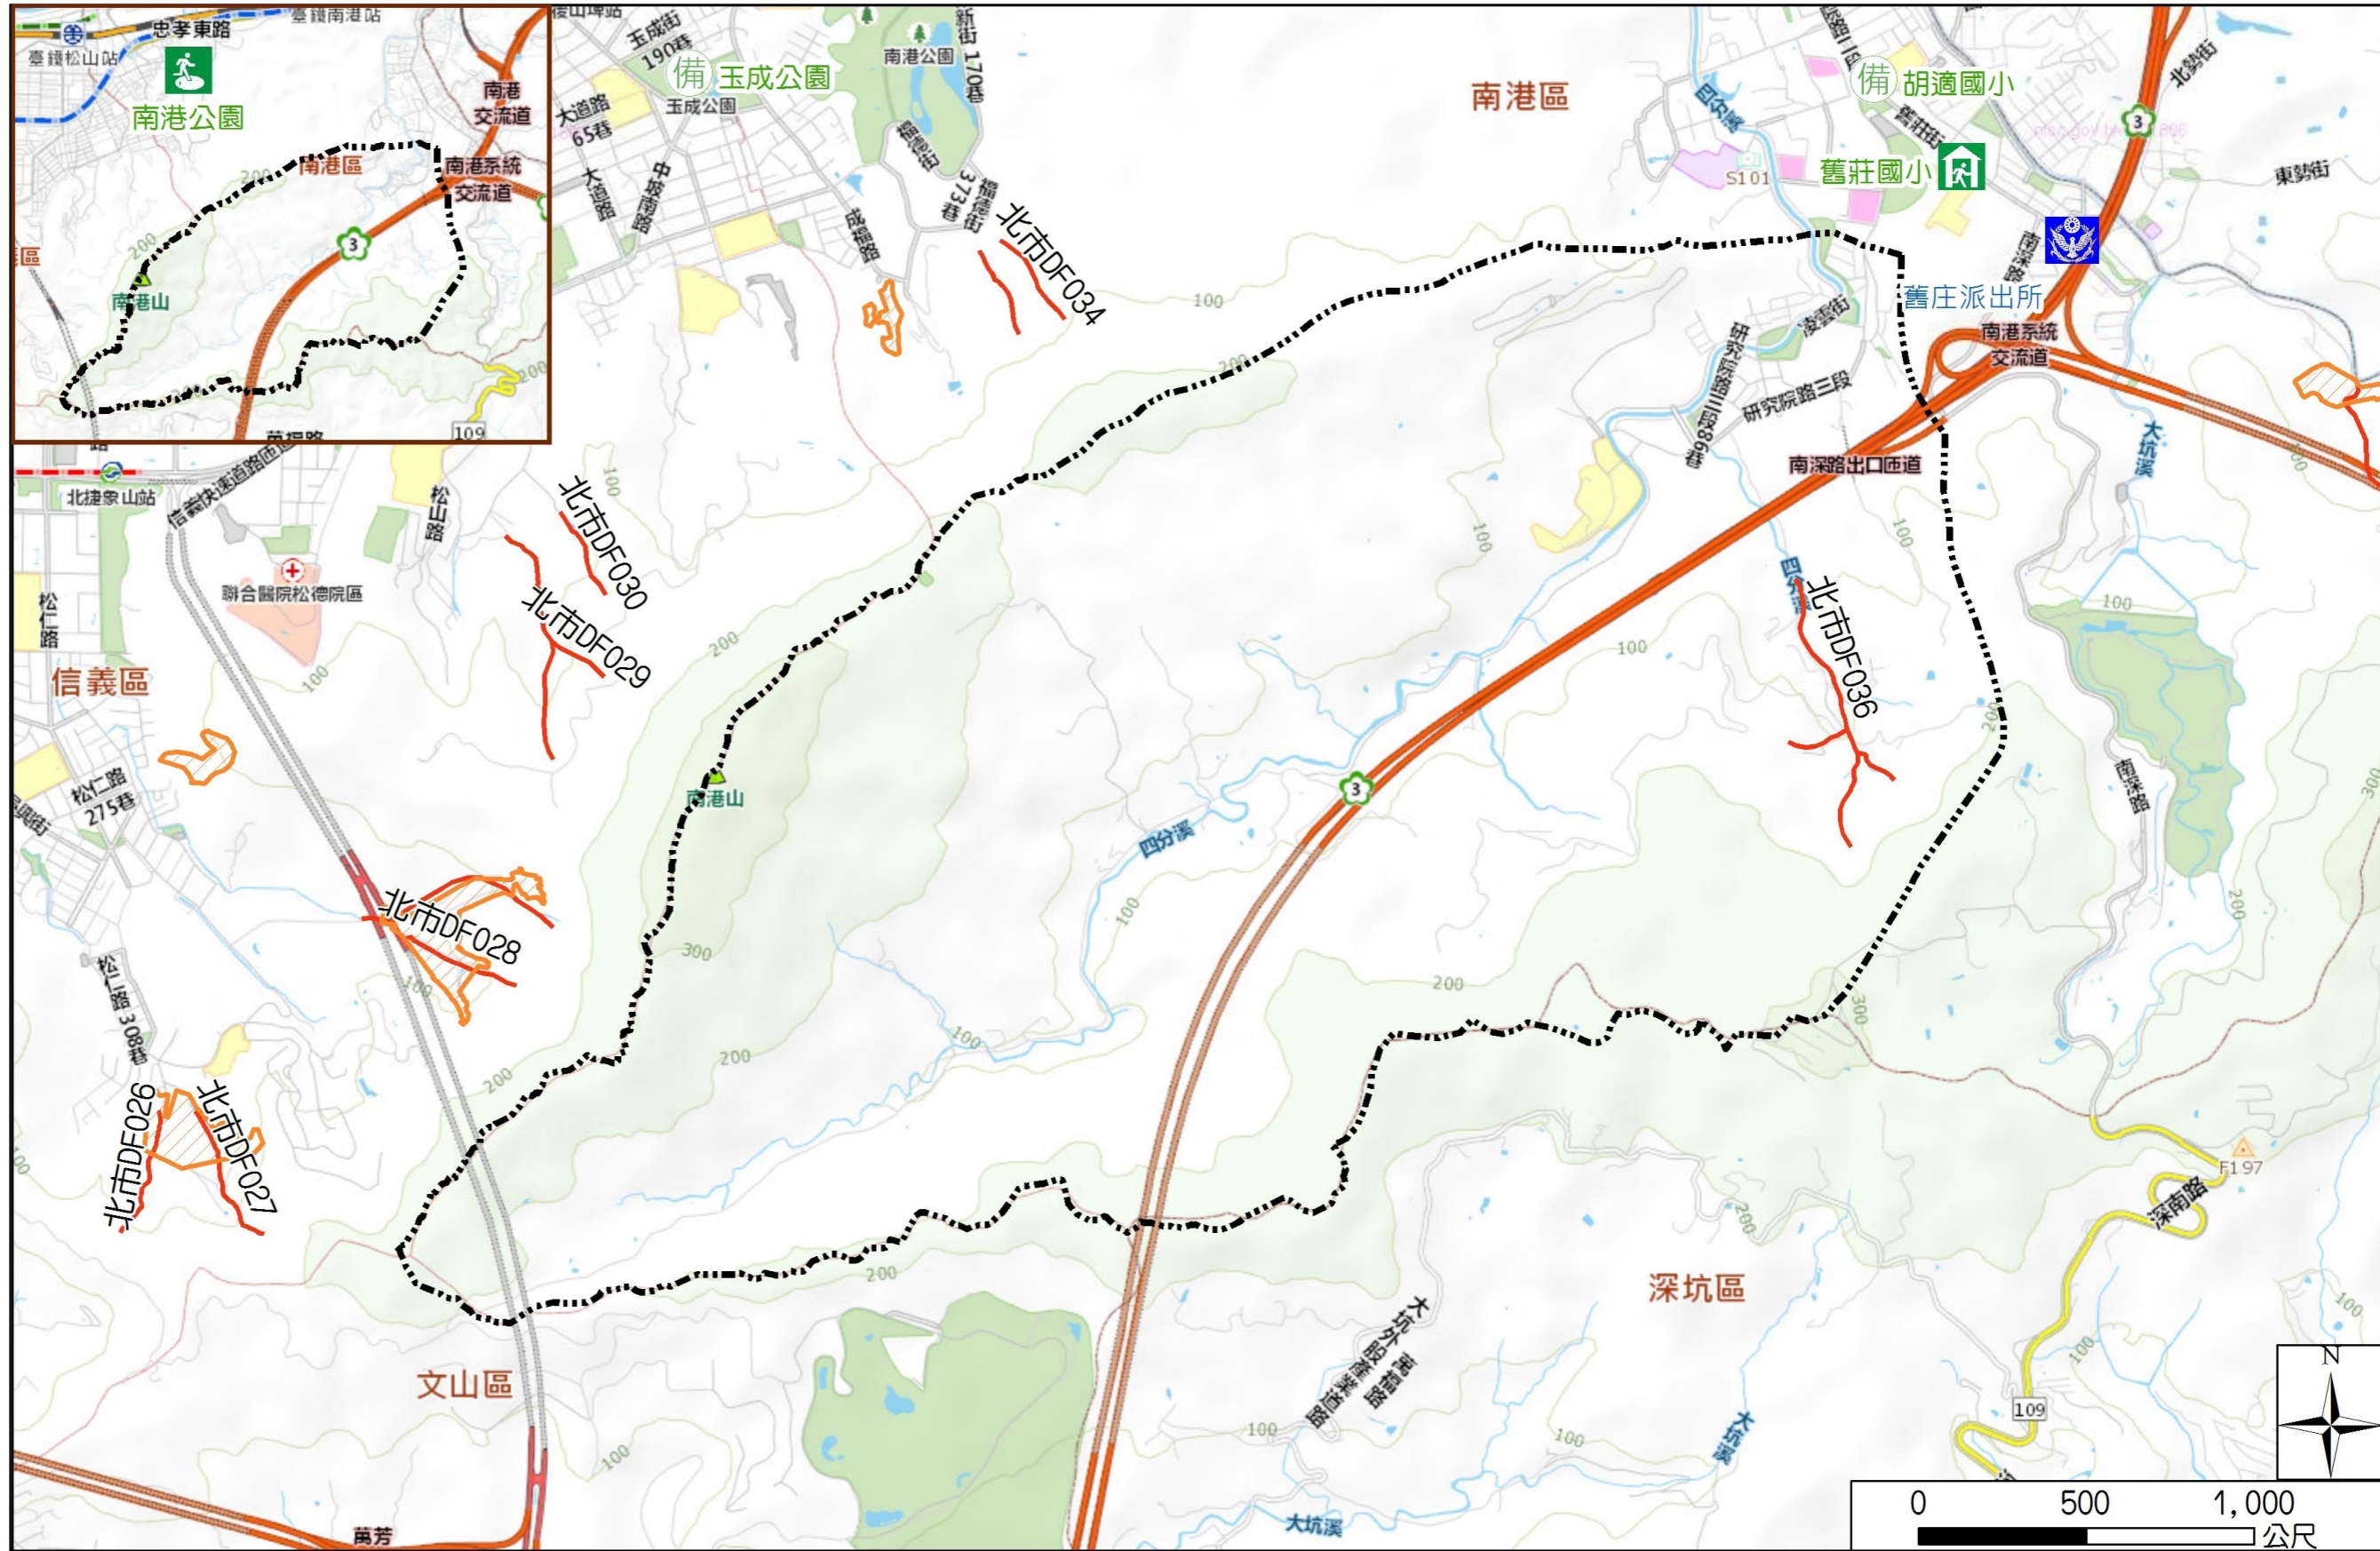

Giuru Vil., Nangang Dist., Taipei City Simple Evacuation Map

Disaster notification Unit

Taipei Citizen Hotline : 1999
 Fire Department Tel. : 119
 Police Department Tel. : 110
 EOC of Nangang Dist.
 Non-emergency number :
 02-27831343
 Emergency number :
 02-66160119
 Officer
 Mobile : 0972-246119
 Note: Please call this District's
 EOC to ensure that the evacuation
 shelter is open

Disaster Prevention Information Website

Taipei City Disaster Prevention Information Website

Knowledge of disaster prevention

Flood: Vertical evacuation or preventive evacuation
 Earthquake :

More disaster prevention knowledge :
 Taipei City Disaster Prevention Guide

Evacuation Shelter

Name	Nangang Park Applicable to earthquake situations
Address	No.170-1, Dongxin St.
Capacity	8655
Contact number	02-27884255
Name	Jiuzhuang Elementary school (School for Priority Shelter) Applicable to debris flow situations
Address	No.100, Sec. 1, Jiuzhuang St.
Capacity	92
Contact number	02-27821418#130
Name	Hu Shih Elementary School
Address	No.1, Sec. 1, Jiuzhuang St.
Capacity	30
Contact number	02-27824949#930
Name	Yucheng Park
Address	No.55, Zhongpo S. Rd.
Capacity	3523
Contact number	02-27884255