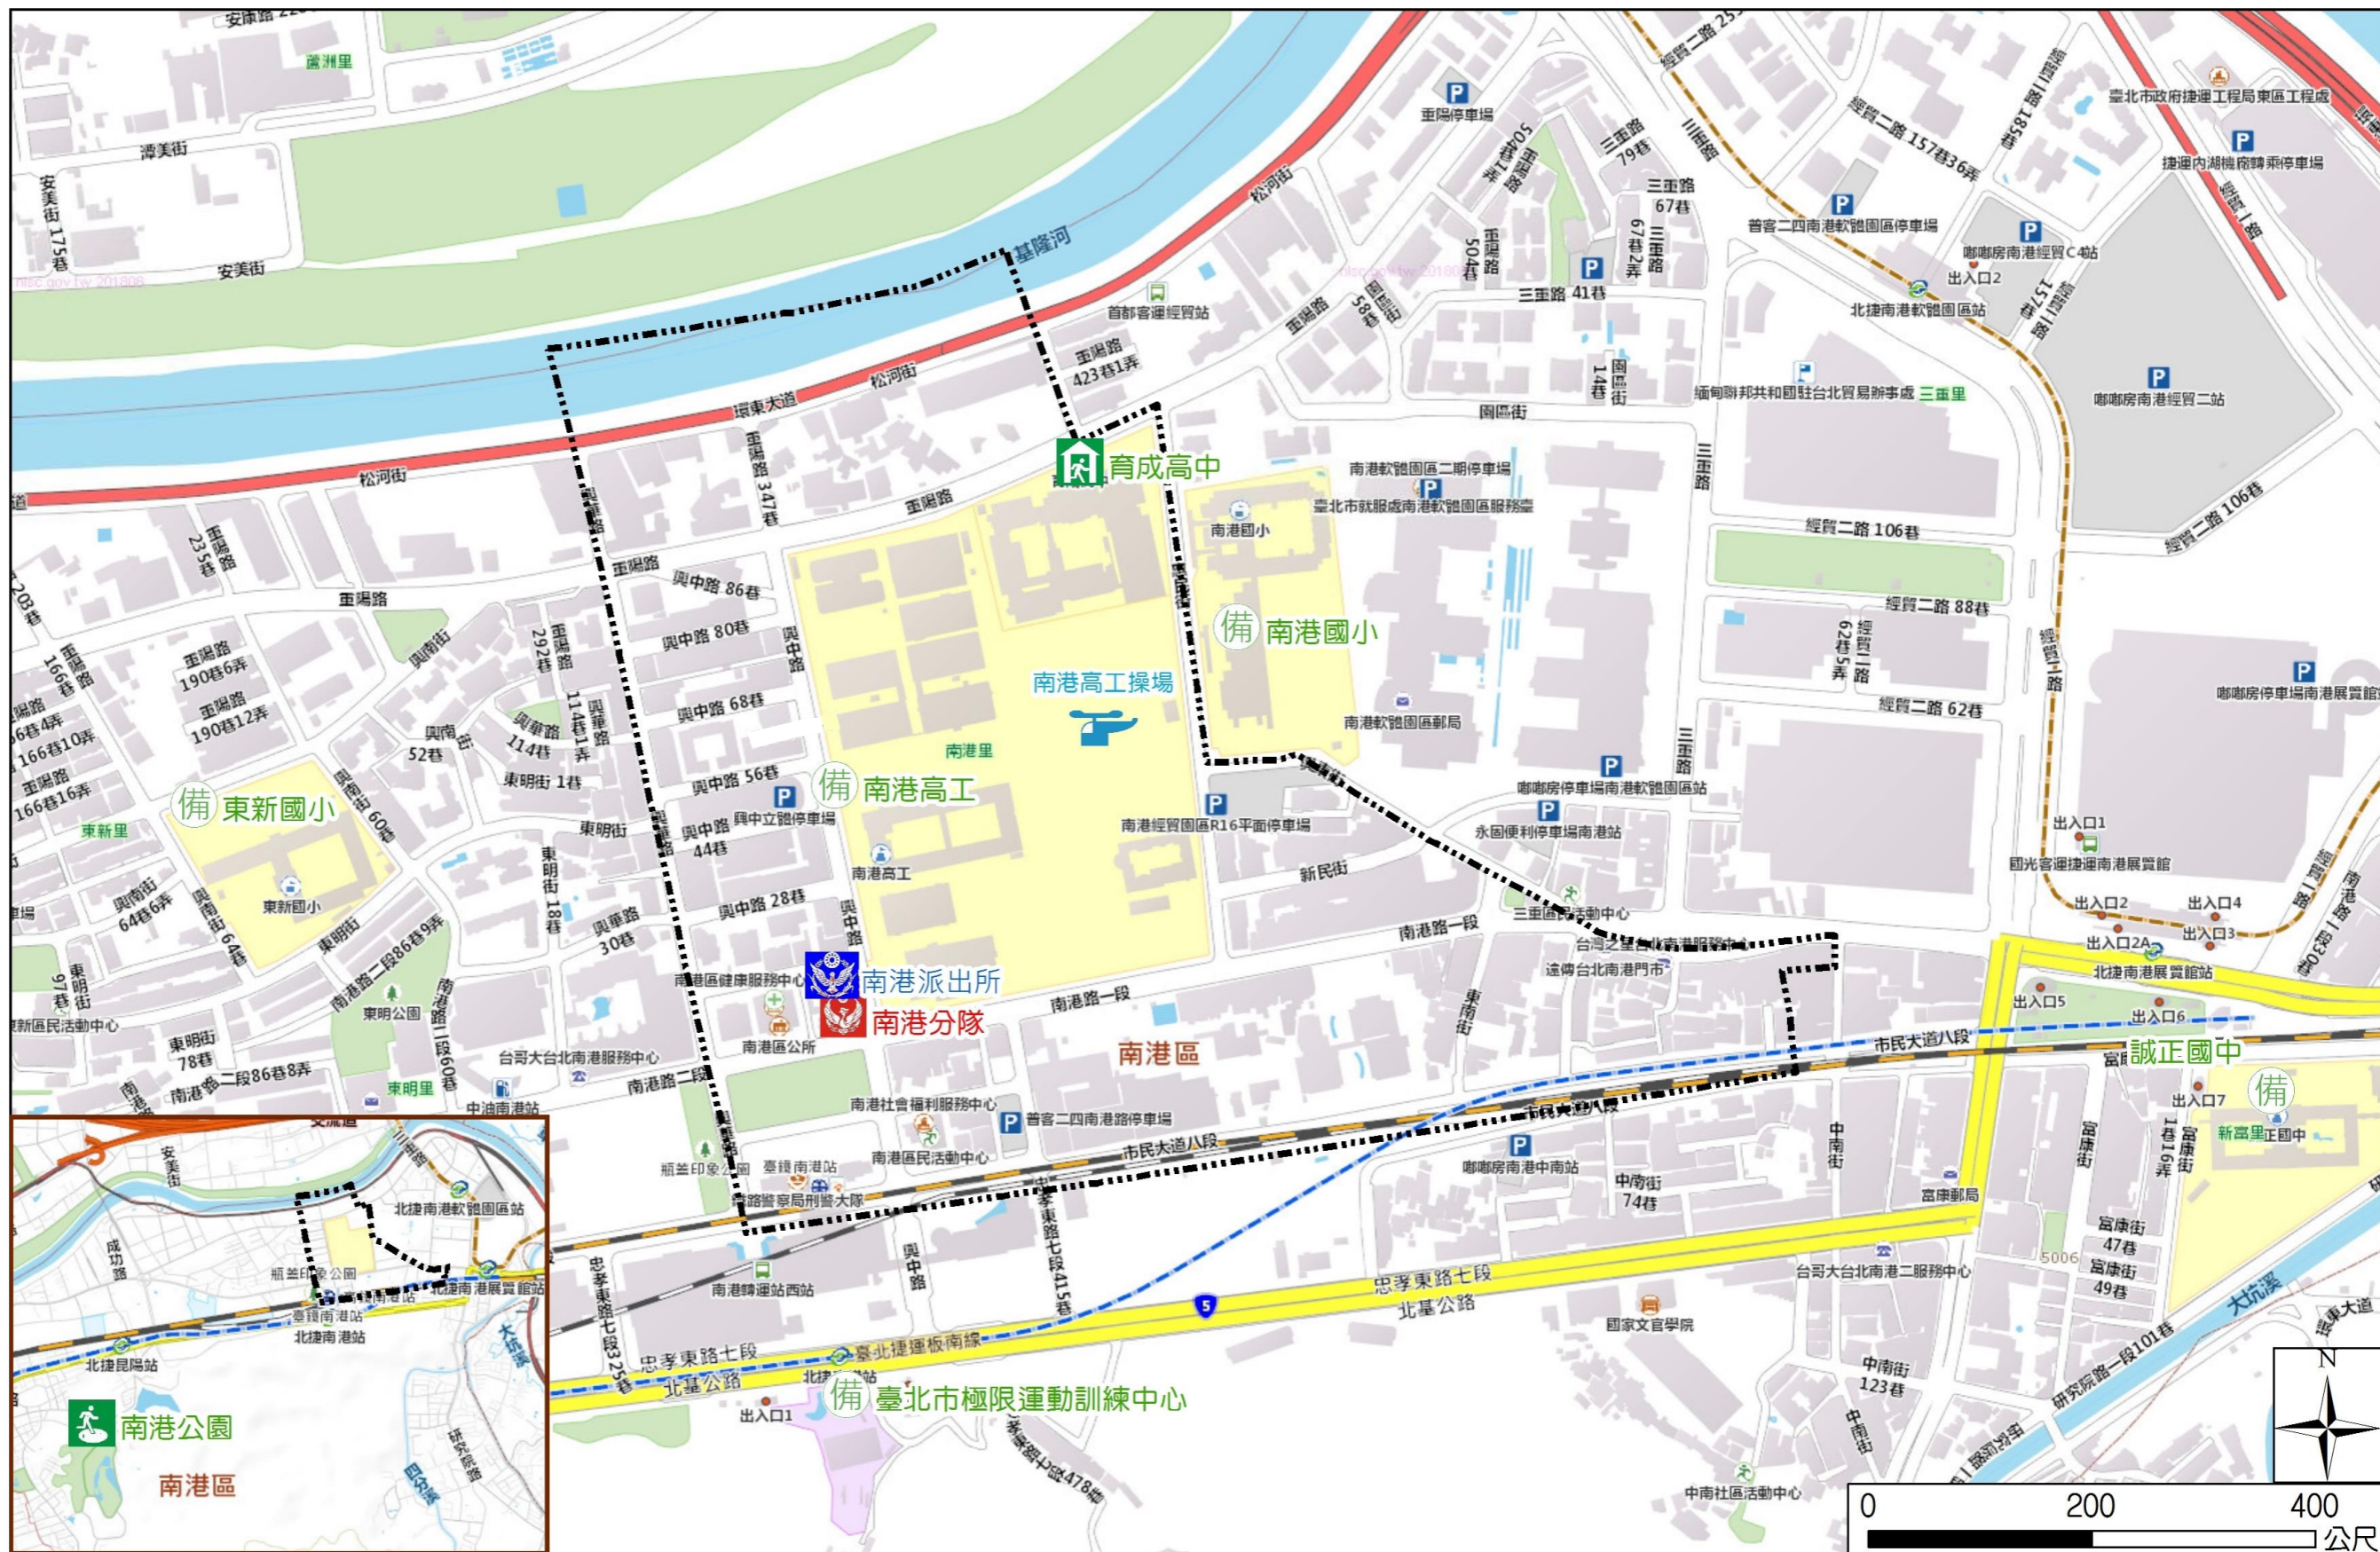

Nangang Vil., Nangang Dist., Taipei City Simple Evacuation Map

Disaster notification Unit

Taipei Citizen Hotline : 1999
Fire Department Tel. : 119
Police Department Tel. : 110
EOC of Nangang Dist.
Non-emergency number :
02-27831343
Emergency number :
02-6616-0019
Officer
Mobile : 0972-246155
Note: Please call this District's
EOC to ensure that the evacuation
shelter is open

Disaster Prevention Information Website

Taipei City Disaster Prevention Information Website

Knowledge of disaster prevention

Flood: Vertical evacuation or preventive evacuation
Earthquake :

More disaster prevention knowledge :
Taipei City Disaster Prevention Guide

Evacuation Shelter

Name	Nangang Park Applicable to earthquake situations
Address	No.170-1, Dongxin St.
Capacity	8655
Contact number	02-27884255
Name	Yucheng High School (School for Priority Shelter) Applicable to flood situations
Address	No.366, Chongyang Rd.
Capacity	375
Contact number	02-26530475#551
Name	Nangang Vocational High School
Address	No.29, Xingzhong Rd., Nangang Dist.
Capacity	160
Contact number	02-27825432#1501
Name	Taipei City Extreme Sports Training Center
Address	No.382, Sec. 7, Zhongxiao E. Rd
Capacity	50
Contact number	02-25702330#6435

里界 Village Boundary	避難收容處所 Evacuation Shelter	防救災單位 Disaster Rescue Resources	重要地標 Landmark
里界 Village Boundary	室內避難收容處所(優先安置學校) Indoor Evacuation Shelter (School for Priority Shelter) 室外避難收容處所(防災公園) Outdoor Evacuation Shelter (Disaster Prevention Park) 避難收容處所(備用) Evacuation Shelter (Backup)	警察單位 Police Department 消防單位 Fire Department 急救責任醫院 Designated Hospital (Emergency Medical Treatment)	重要地標 Landmark