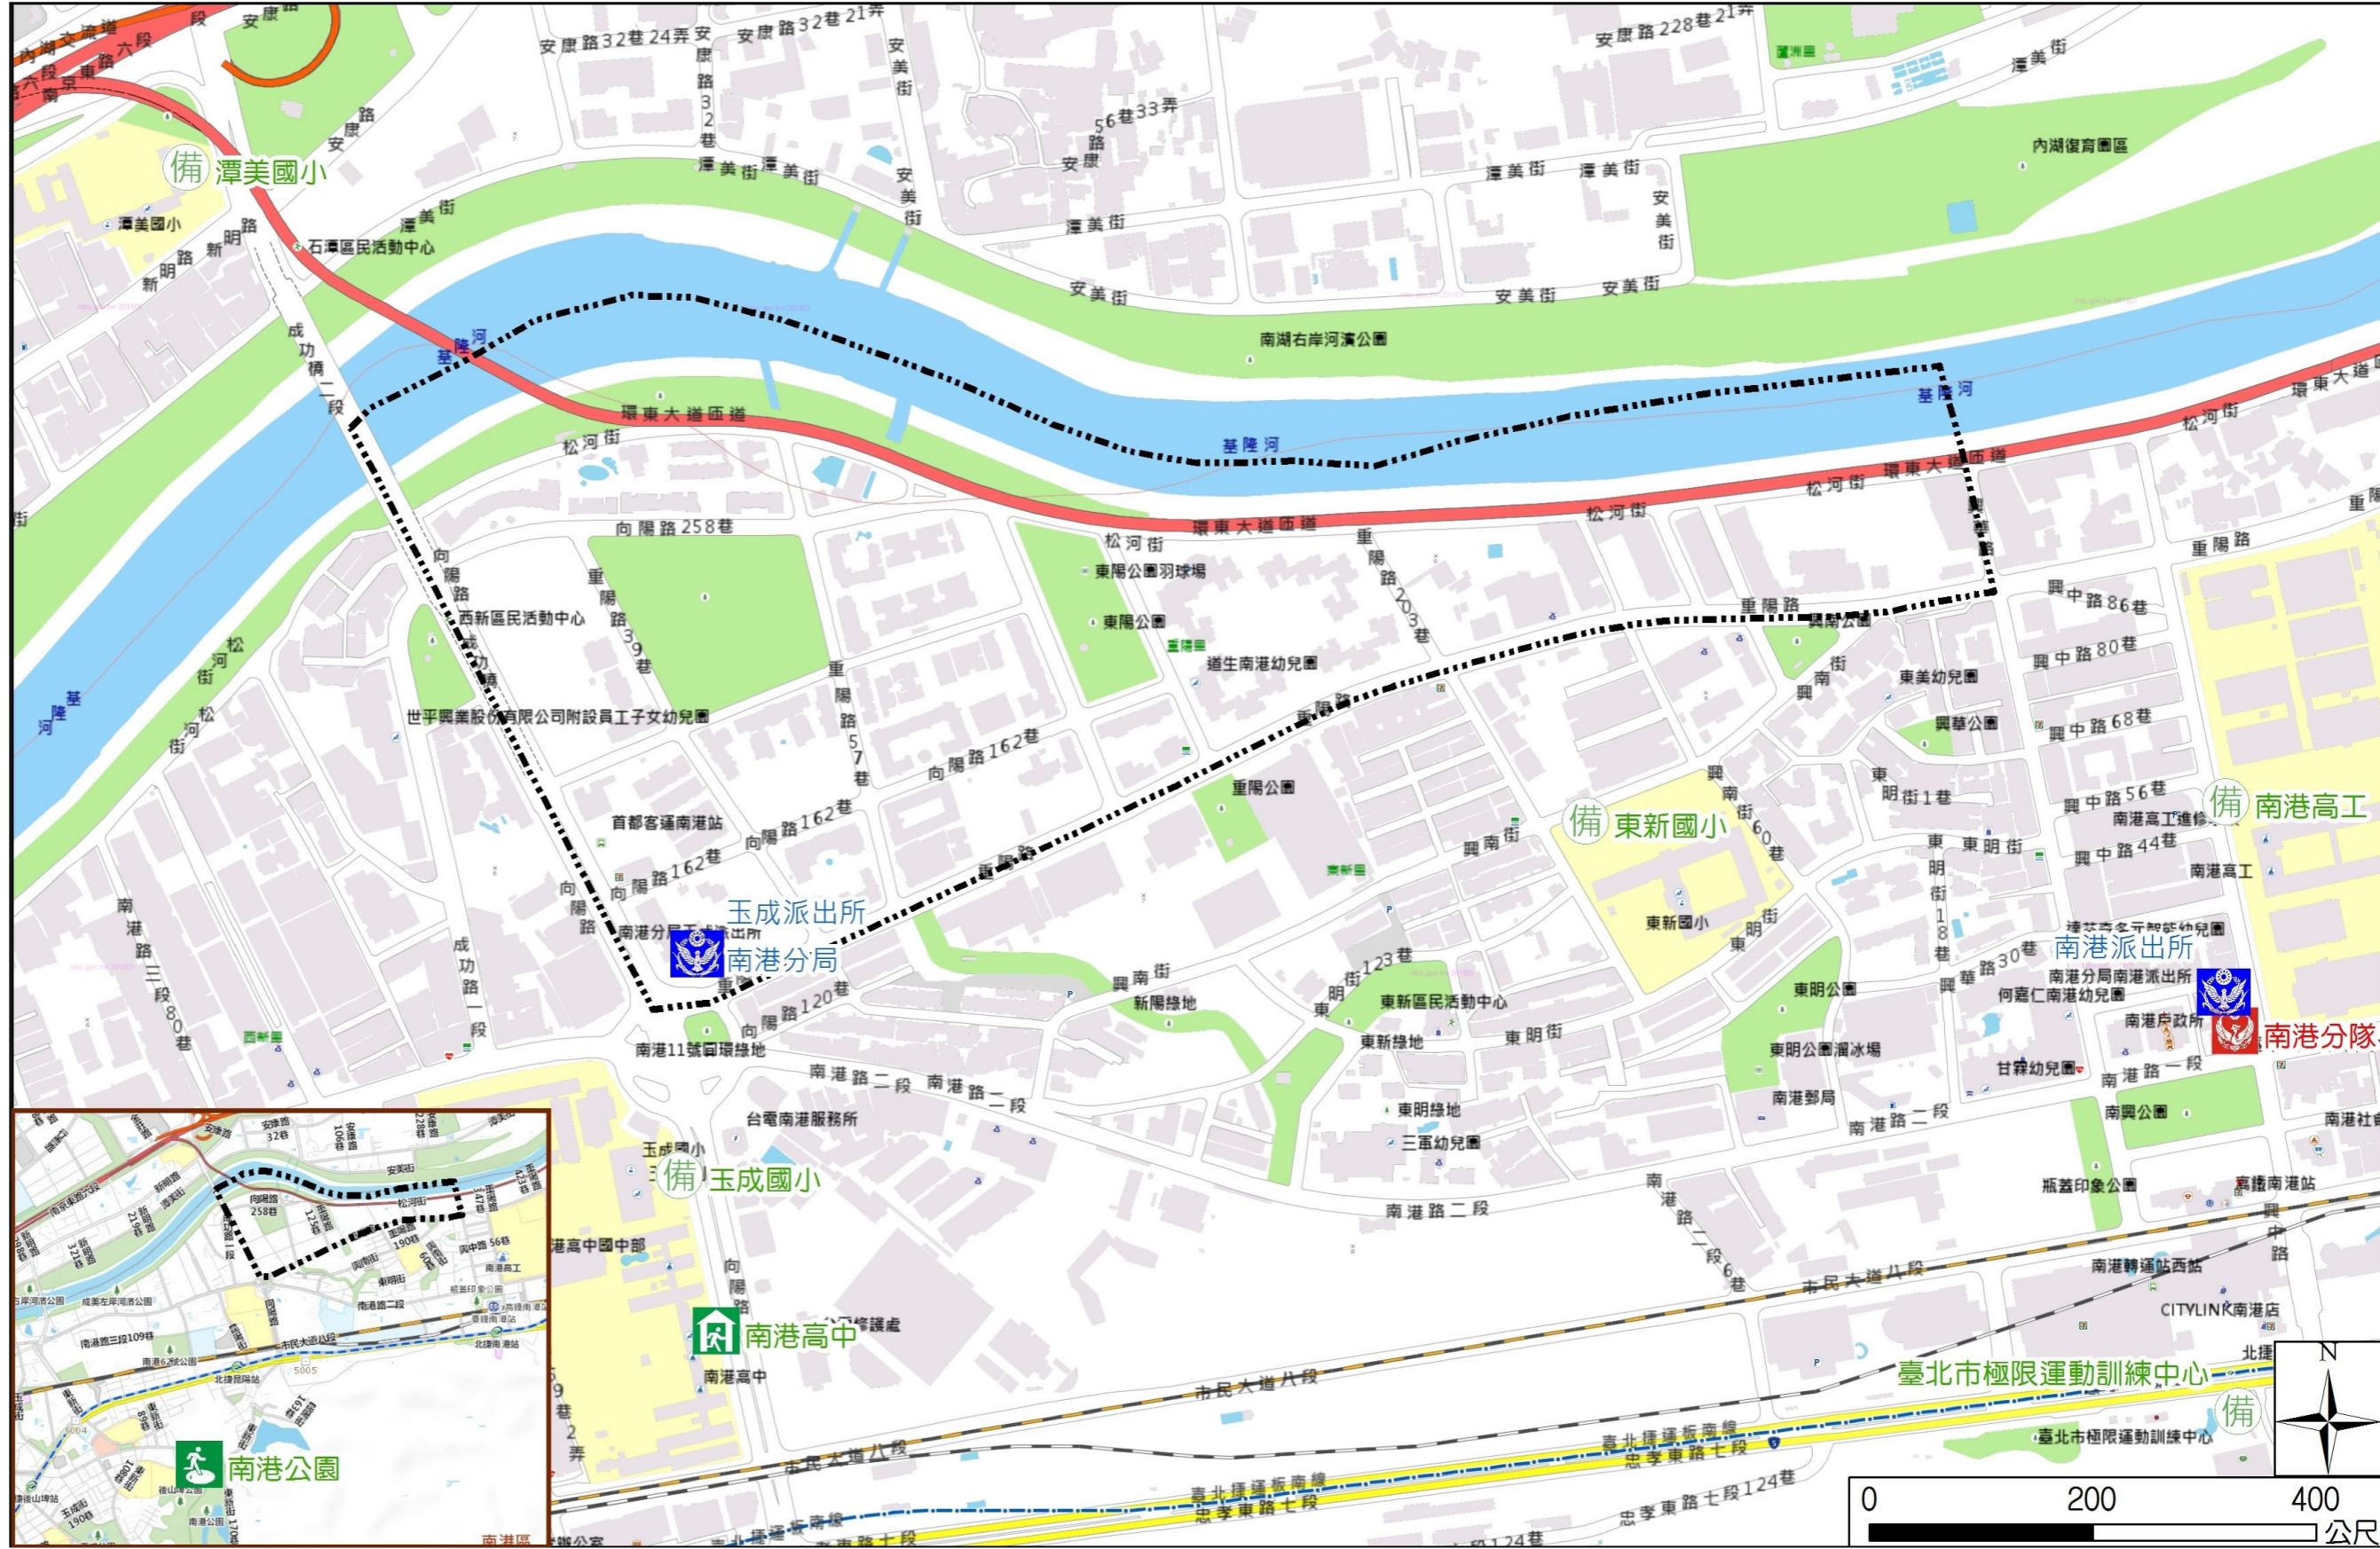

## Evacuation Shelter

Name	Nangang Park Applicable to earthquake situations
Address	No.170-1, Dongxin St.
Capacity	8655
Contact number	02-27884255
Name	Nangang High School (School for Priority Shelter) Applicable to flood situations
Address	No.21, Xiangyang Rd.
Capacity	435
Contact number	02-27837863#241
Name	Yucheng Elementary School
Address	No.31, Xiangyang Rd.
Capacity	30
Contact number	02-27836049#150
Name	Dongxin Elementary School
Address	No.62, Xingnan St.
Capacity	30
Contact number	02-27837577#31