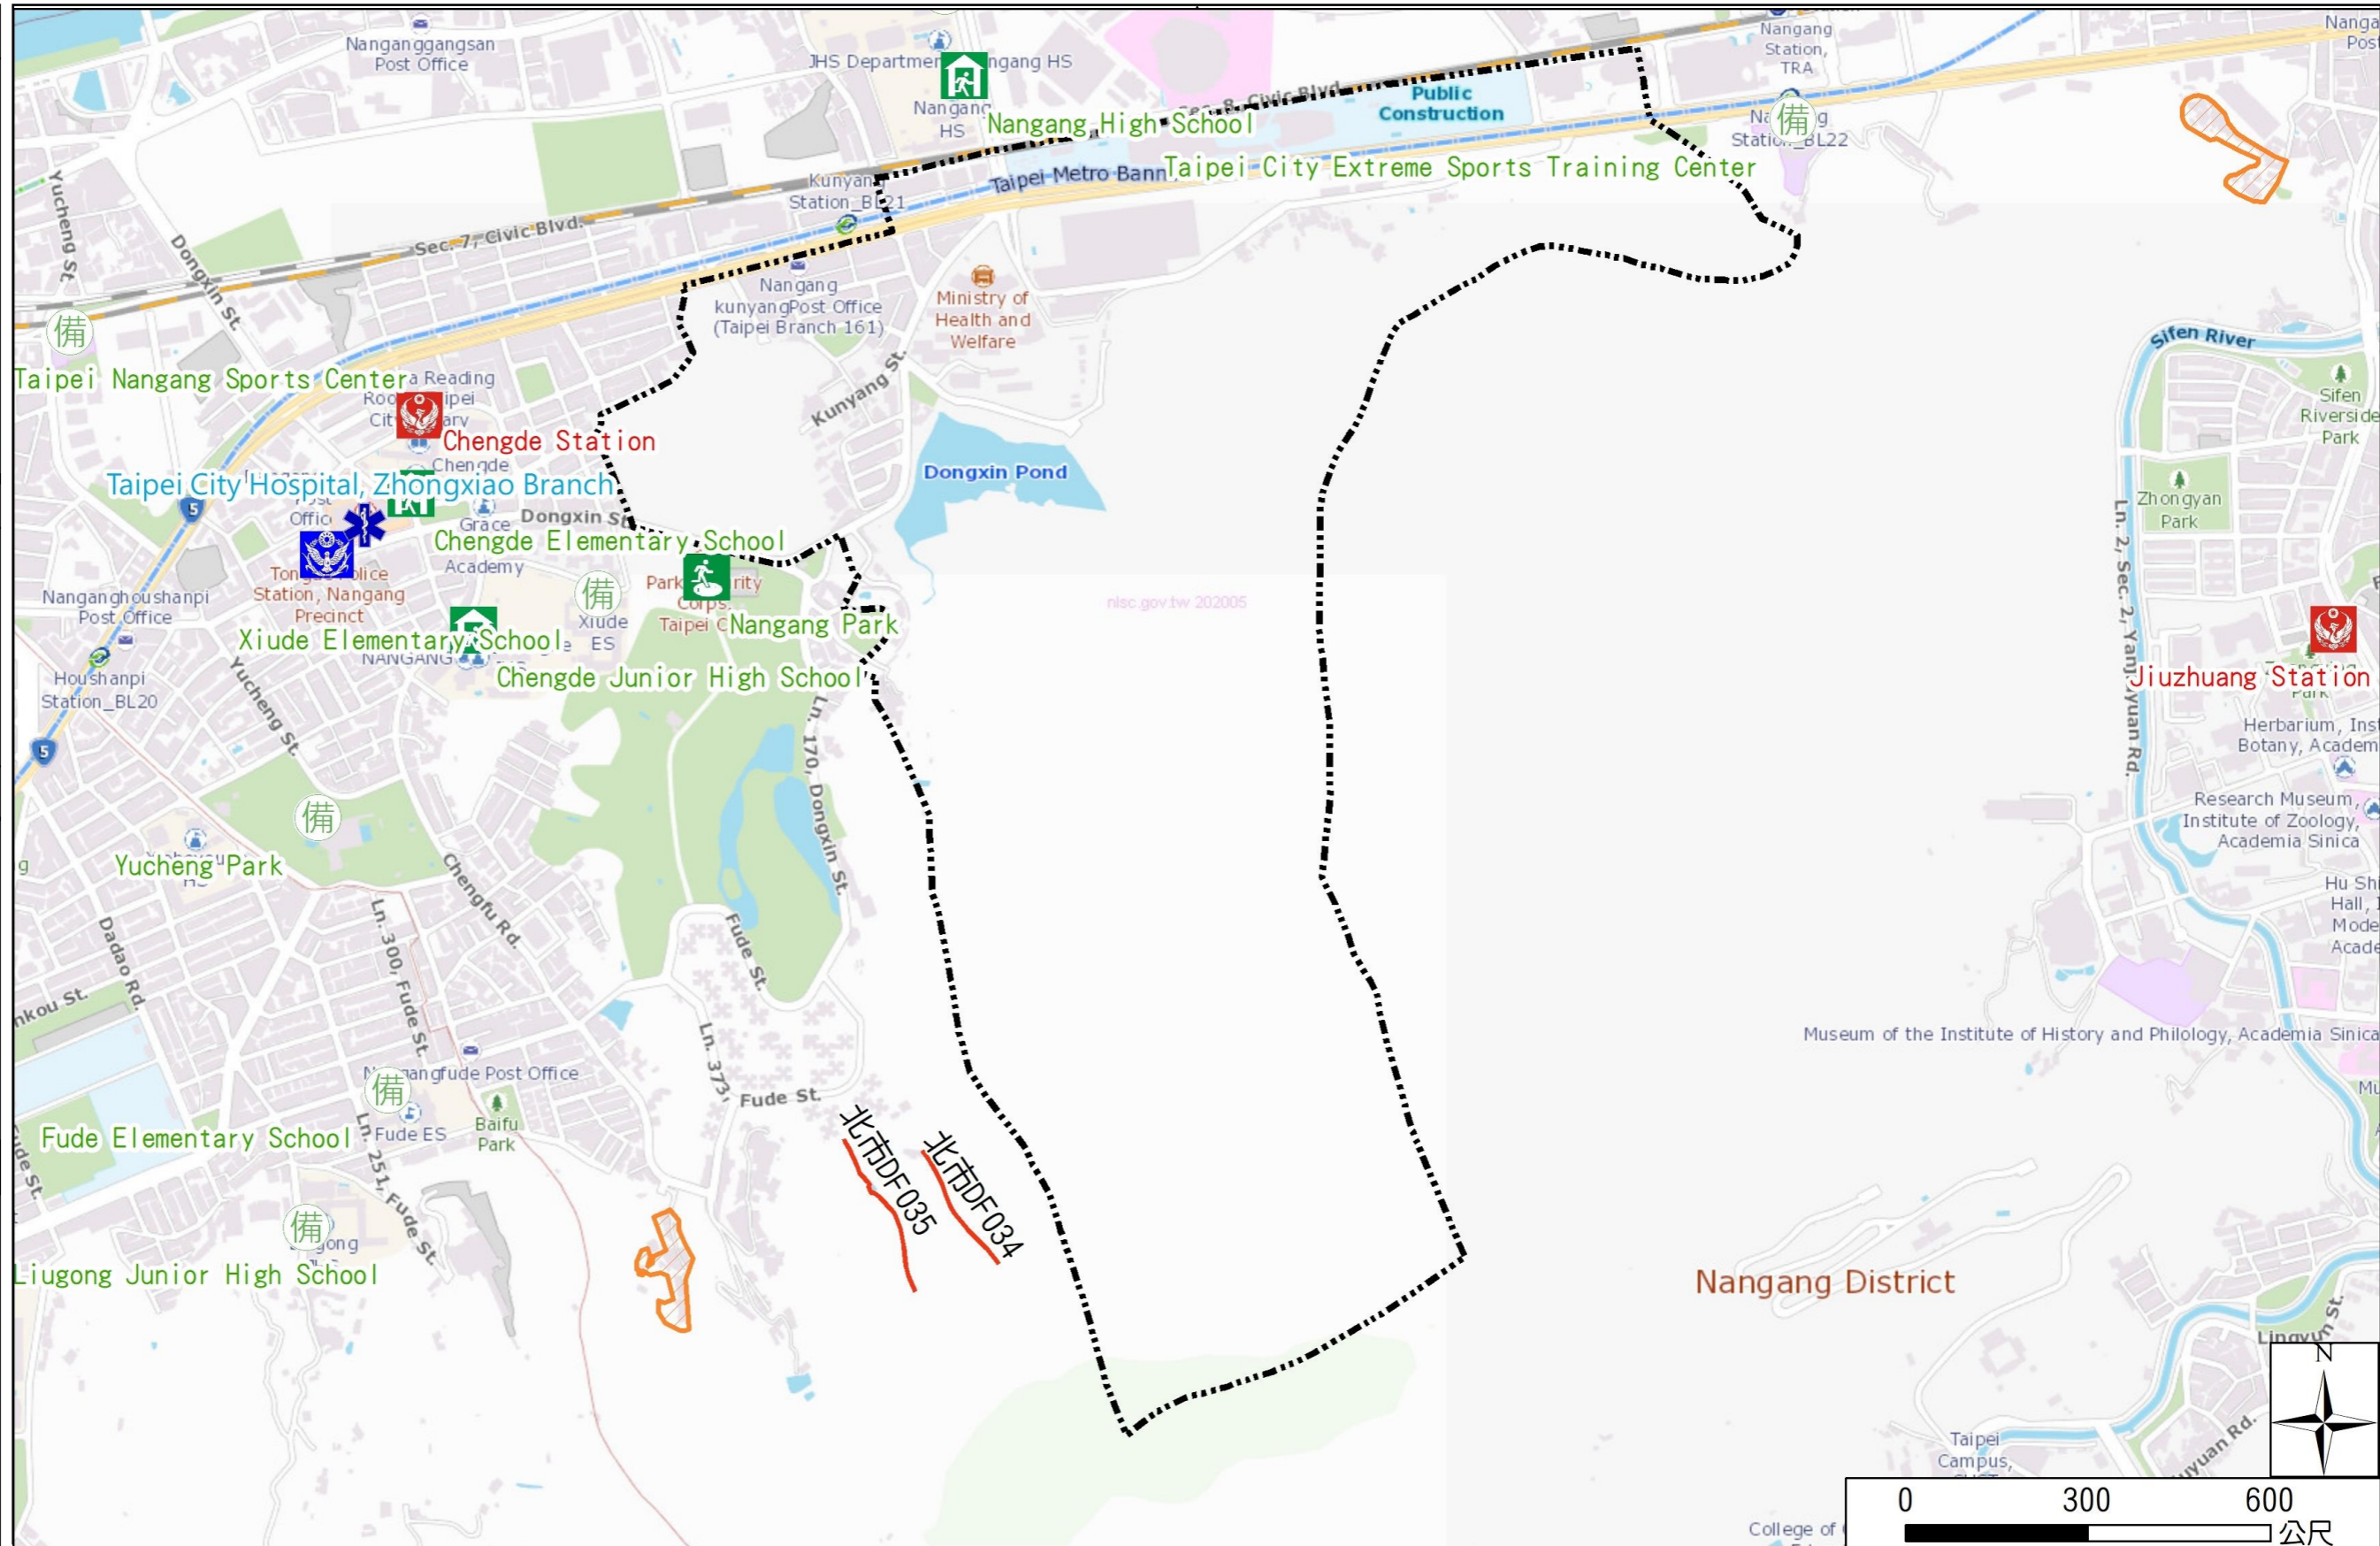

Xinguang Vil., Nanguang Dist., Taipei City Simple Evacuation Map

Disaster notification Unit

Taipei Citizen Hotline : 1999
Fire Department Tel. : 119
Police Department Tel. : 110
EOC of Nangang Dist.
Non-emergency number :
02-27831343
Emergency number :
02-66160119
Officer
Mobile : 0972-246136
Note: Please call this District's
EOC to ensure that the evacuation
shelter is open

Disaster Prevention Information Website

Taipei City Disaster Prevention Information Website

Knowledge of disaster prevention

Flood: Vertical evacuation or preventive evacuation
Earthquake :

More disaster prevention knowledge :
Taipei City Disaster Prevention Guide

Evacuation Shelter

Name	Nangang Park Applicable to earthquake situations
Address	No.170-1, Dongxin St.
Capacity	8655
Contact number	02-27884255
Name	Nangang High School (School for Priority Shelter) Applicable to flood situations
Address	No.21, Xiangyang Rd.
Capacity	324
Contact number	02-27837363 # 241
Name	Chengde Elementary School (School for Priority Shelter) Applicable to earthquake situations
Address	No.65, Dongxin St
Capacity	225
Contact Number	02-27851376 # 151
Name	Chengde Junior High School (School for Priority Shelter) Applicable to earthquake situations
Address	No.23, Ln. 108, Dongxin St.
Capacity	92
Contact number	02-26516536 # 401

圖例	里界 Village Boundary	避難收容處所 Evacuation Shelter	防救災單位 Disaster Rescue Resources	重要地標 Landmark
	里界 Village Boundary	室內避難收容處所(優先安置學校) Indoor Evacuation Shelter (School for Priority Shelter) 室外避難收容處所(防災公園) Outdoor Evacuation Shelter (Disaster Prevention Park) 避難收容處所(備用) Evacuation Shelter (Backup)	警察單位 Police Department 消防單位 Fire Department 急救責任醫院 Designated Hospital (Emergency Medical Treatment)	直升機起降場 Helicopter Pad 重要地標 Landmark