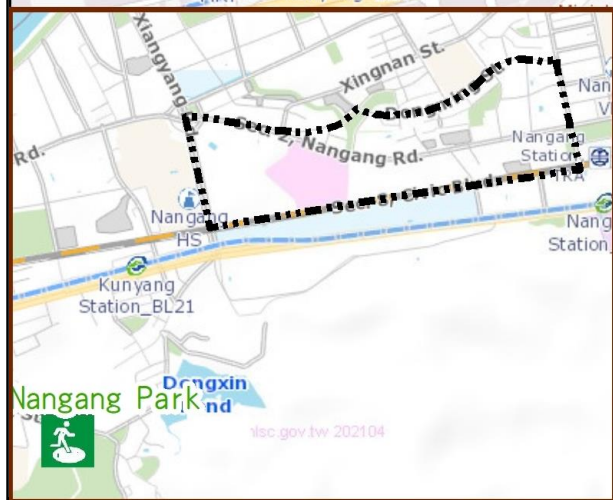

## Evacuation Shelter

Name	Nangang Park Applicable to earthquake situations
Address	No.170-1, Dongxin St.
Capacity	8655
Contact number	0227884255
Name	Nangang High School ( School for Priority Shelter ) Applicable to flood situations
Address	No.21, Xiangyang Rd.
Capacity	324
Contact number	02-27837863#241
Name	Dongxin Elementary School
Address	No.62, Xingnan St.
Capacity	45
Contact number	02-27837577#31
Name	Nangang Vocational High School
Address	No.29, Xingzhong Rd.
Capacity	160
Contact number	02-27825432#1506