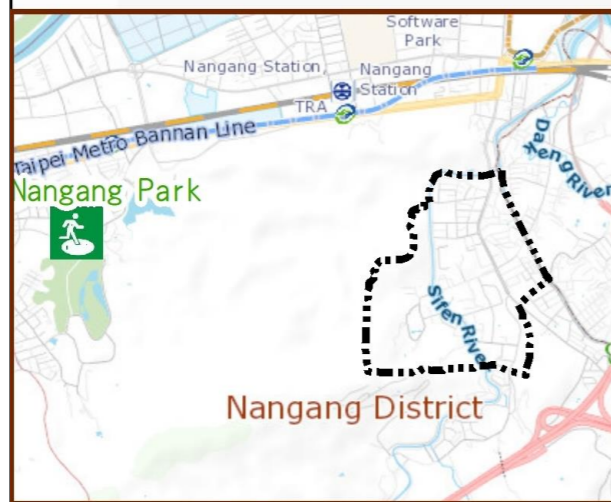

Academia Vil., Nangang Dist., Taipei City Simple Evacuation Map

Disaster notification Unit

Taipei Citizen Hotline : 1999
 Fire Department Tel. : 119
 Police Department Tel. : 110
 EOC of Nangang Dist.
 Non-emergency number :
 02-27831343
 Emergency number :
 02-66160119
 Officer
 Mobile : 0972-246101
 Note: Please call this District's
 EOC to ensure that the evacuation
 shelter is open

Disaster Prevention Information Website

Taipei City Disaster Prevention Information Website

Knowledge of disaster prevention

Flood: Vertical evacuation or preventive evacuation
 Earthquake :

More disaster prevention knowledge :
 Taipei City Disaster Prevention Guide

Evacuation Shelter

Name	Nangang Park Applicable to earthquake situations
Address	No.170-1, Dongxin St.
Capacity	8655
Contact number	02-27884255
Name	Jiuzhuang Elementary School (School for Priority Shelter) Applicable to debris flow situations
Address	No.100, Sec. 1, Jiuzhuang St.
Capacity	92
Contact number	02-27821418#130
Name	Hu Shih Elementary School
Address	No.1, Sec. 1, Jiuzhuang St.
Capacity	225
Contact number	02-27824949#930
Contact number	