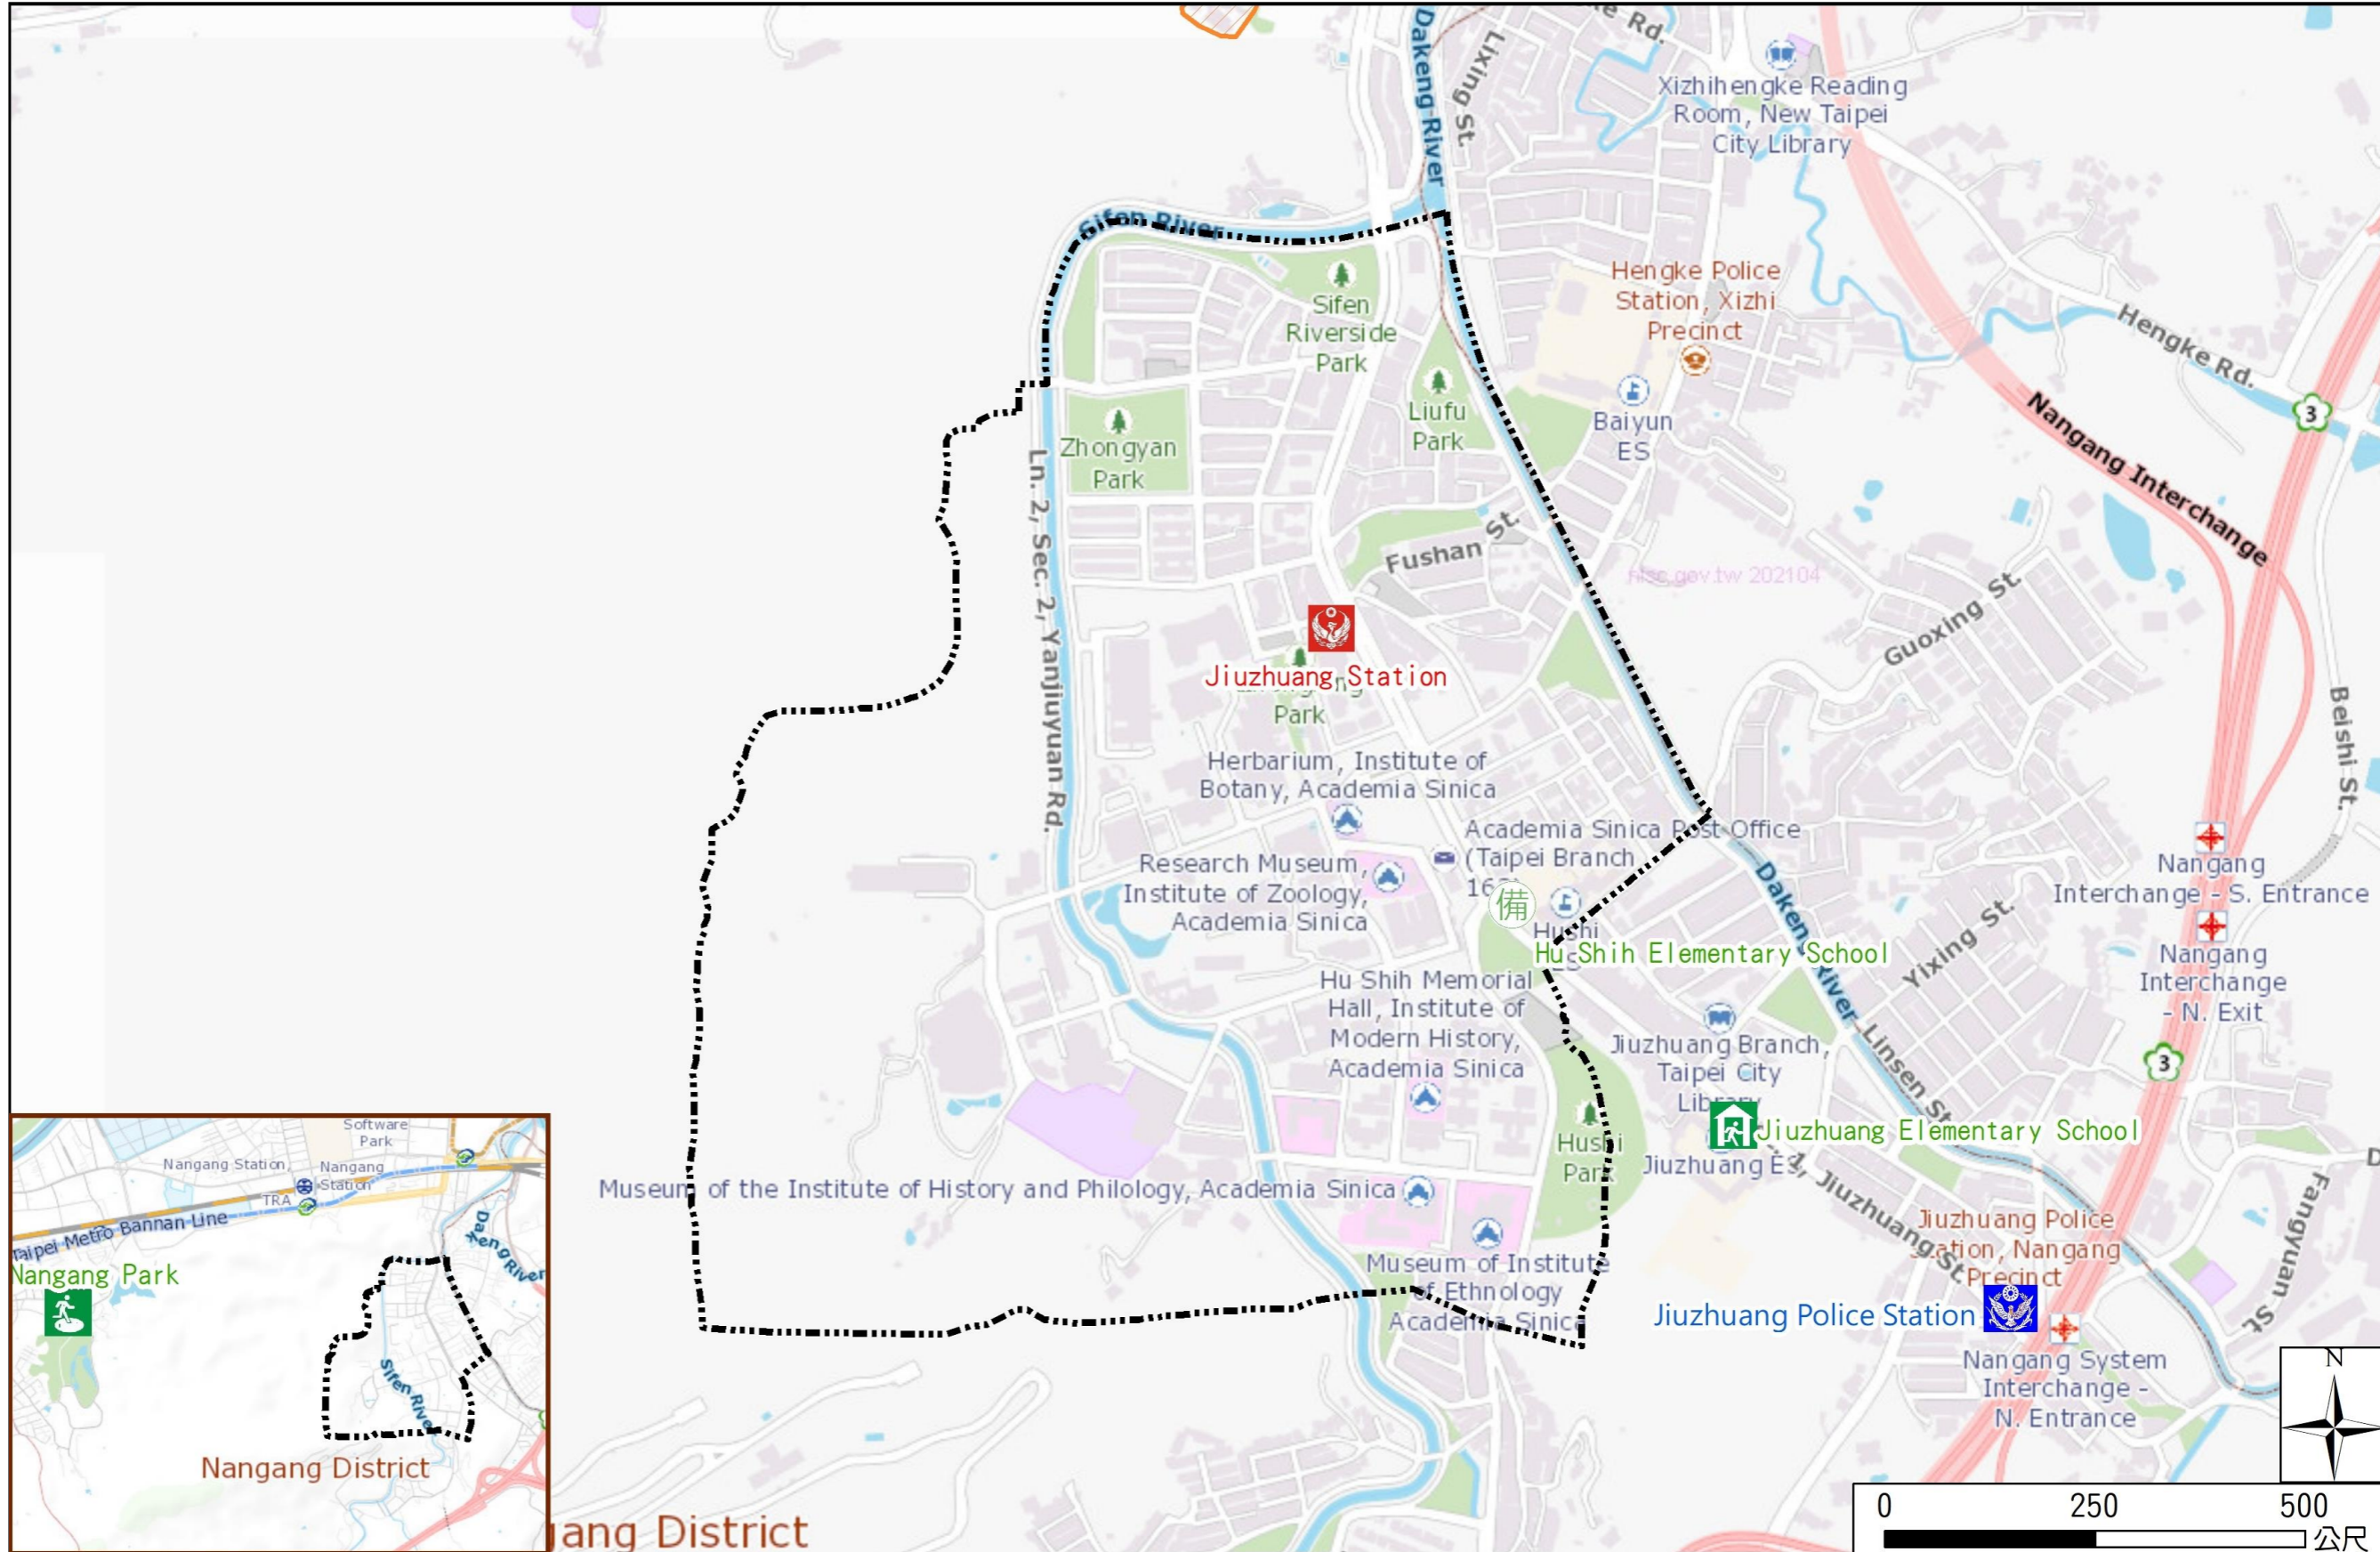

Academia Vil., Nangang Dist., Taipei City Simple Evacuation Map

Disaster notification Unit

Taipei Citizen Hotline : 1999
 Fire Department Tel. : 119
 Police Department Tel. : 110
 EOC of Nangang Dist.
 Non-emergency number :
 02-27831343
 Emergency number :
 02-66160119
 Officer
 Mobile : 0972-246101
 Note: Please call this District's
 EOC to ensure that the evacuation
 shelter is open

Disaster Prevention Information Website

Taipei City Disaster Prevention Information Website

Knowledge of disaster prevention

Flood: Vertical evacuation or preventive evacuation
 Earthquake :

More disaster prevention knowledge :
 Taipei City Disaster Prevention Guide

Evacuation Shelter

Name	Nangang Park Applicable to earthquake situations
Address	No.170-1, Dongxin St.
Capacity	8655
Contact number	02-27884255
Name	Jiuzhuang Elementary School (School for Priority Shelter) Applicable to debris flow situations
Address	No.100, Sec. 1, Jiuzhuang St.
Capacity	92
Contact number	02-27821418#130
Name	Hu Shih Elementary School
Address	No.1, Sec. 1, Jiuzhuang St.
Capacity	225
Contact number	02-27824949#930
Contact number	