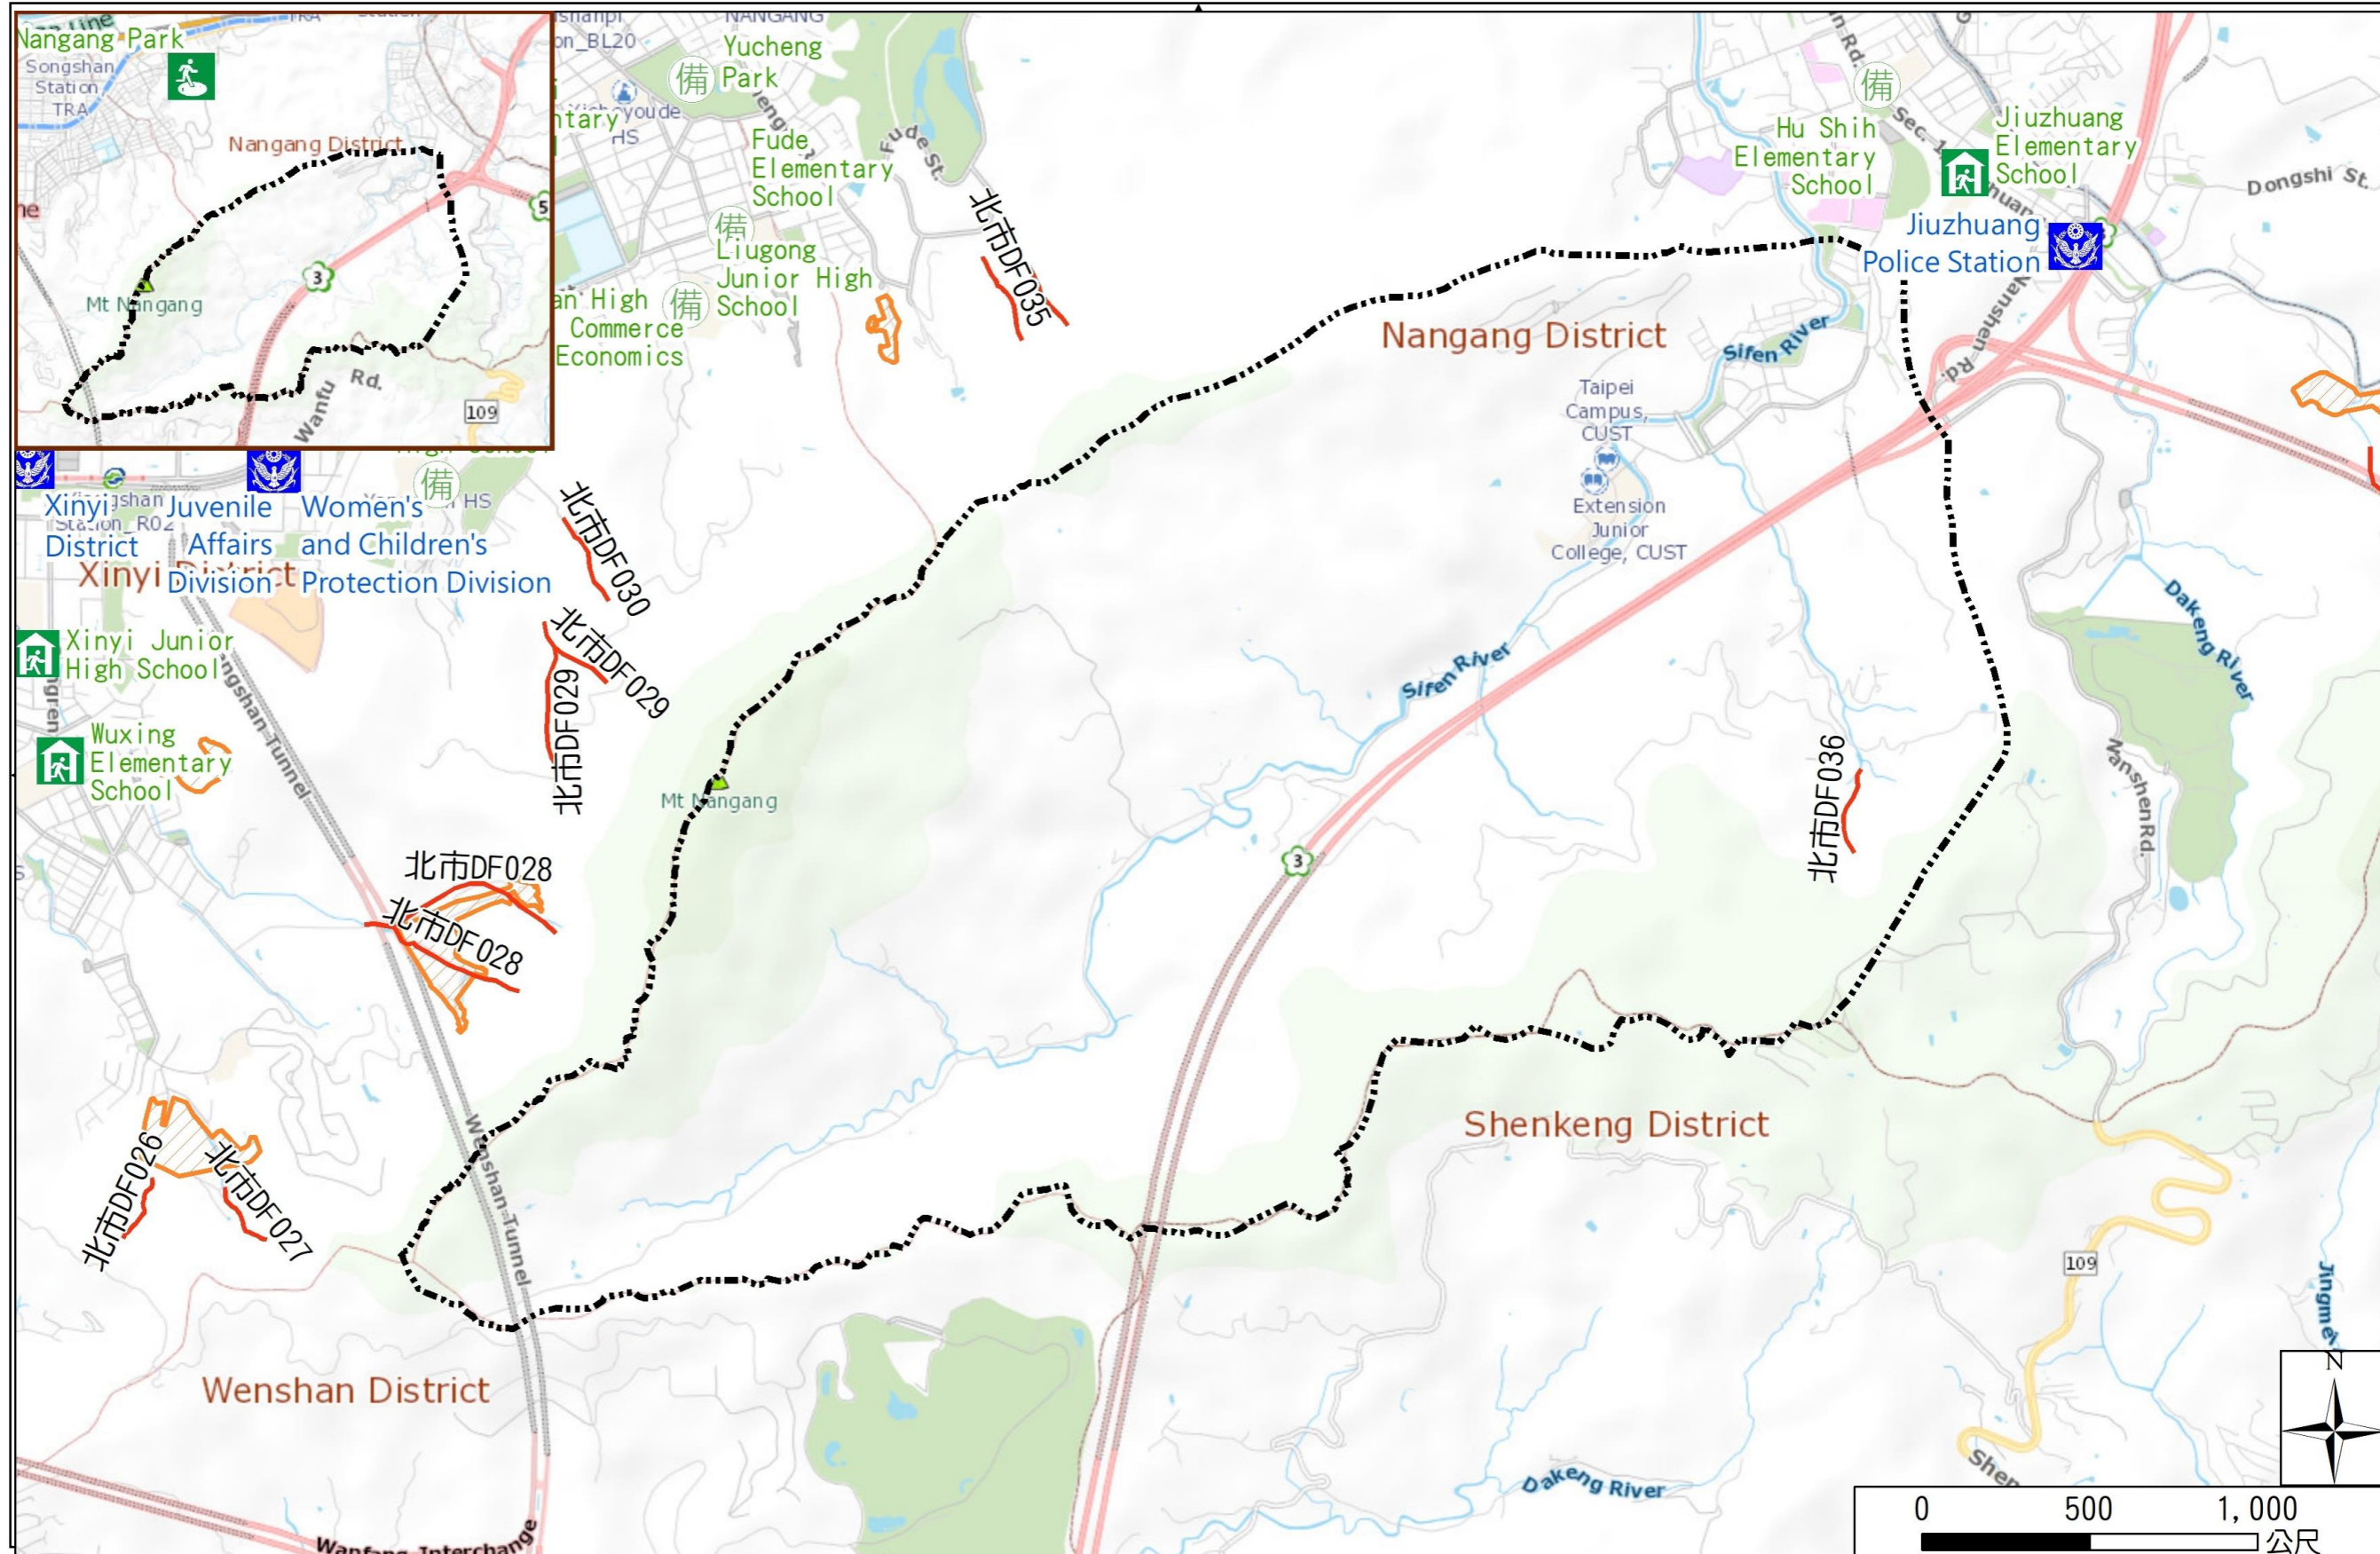

# Giuru Vil., Nangang Dist., Taipei City Simple Evacuation Map

## Knowledge of disaster prevention

Flood: Vertical evacuation or preventive evacuation  
 Earthquake :

More disaster prevention knowledge :  
 Taipei City Disaster Prevention Guide

## Evacuation Shelter

Name	Nangang Park Applicable to earthquake situations
Address	No.170-1, Dongxin St.
Capacity	8655
Contact number	02-27884255
Name	Jiuzhuang Elementary school (School for Priority Shelter) Applicable to debris flow situations
Address	No.100, Sec. 1, Jiuzhuang St.
Capacity	92
Contact number	02-27821418#130
Name	Hu Shih Elementary School
Address	No.1, Sec. 1, Jiuzhuang St.
Capacity	225
Contact number	02-27824949#930
Name	Yucheng Park
Address	No.55, Zhongpo S. Rd.
Capacity	3523
Contact number	02-27884255