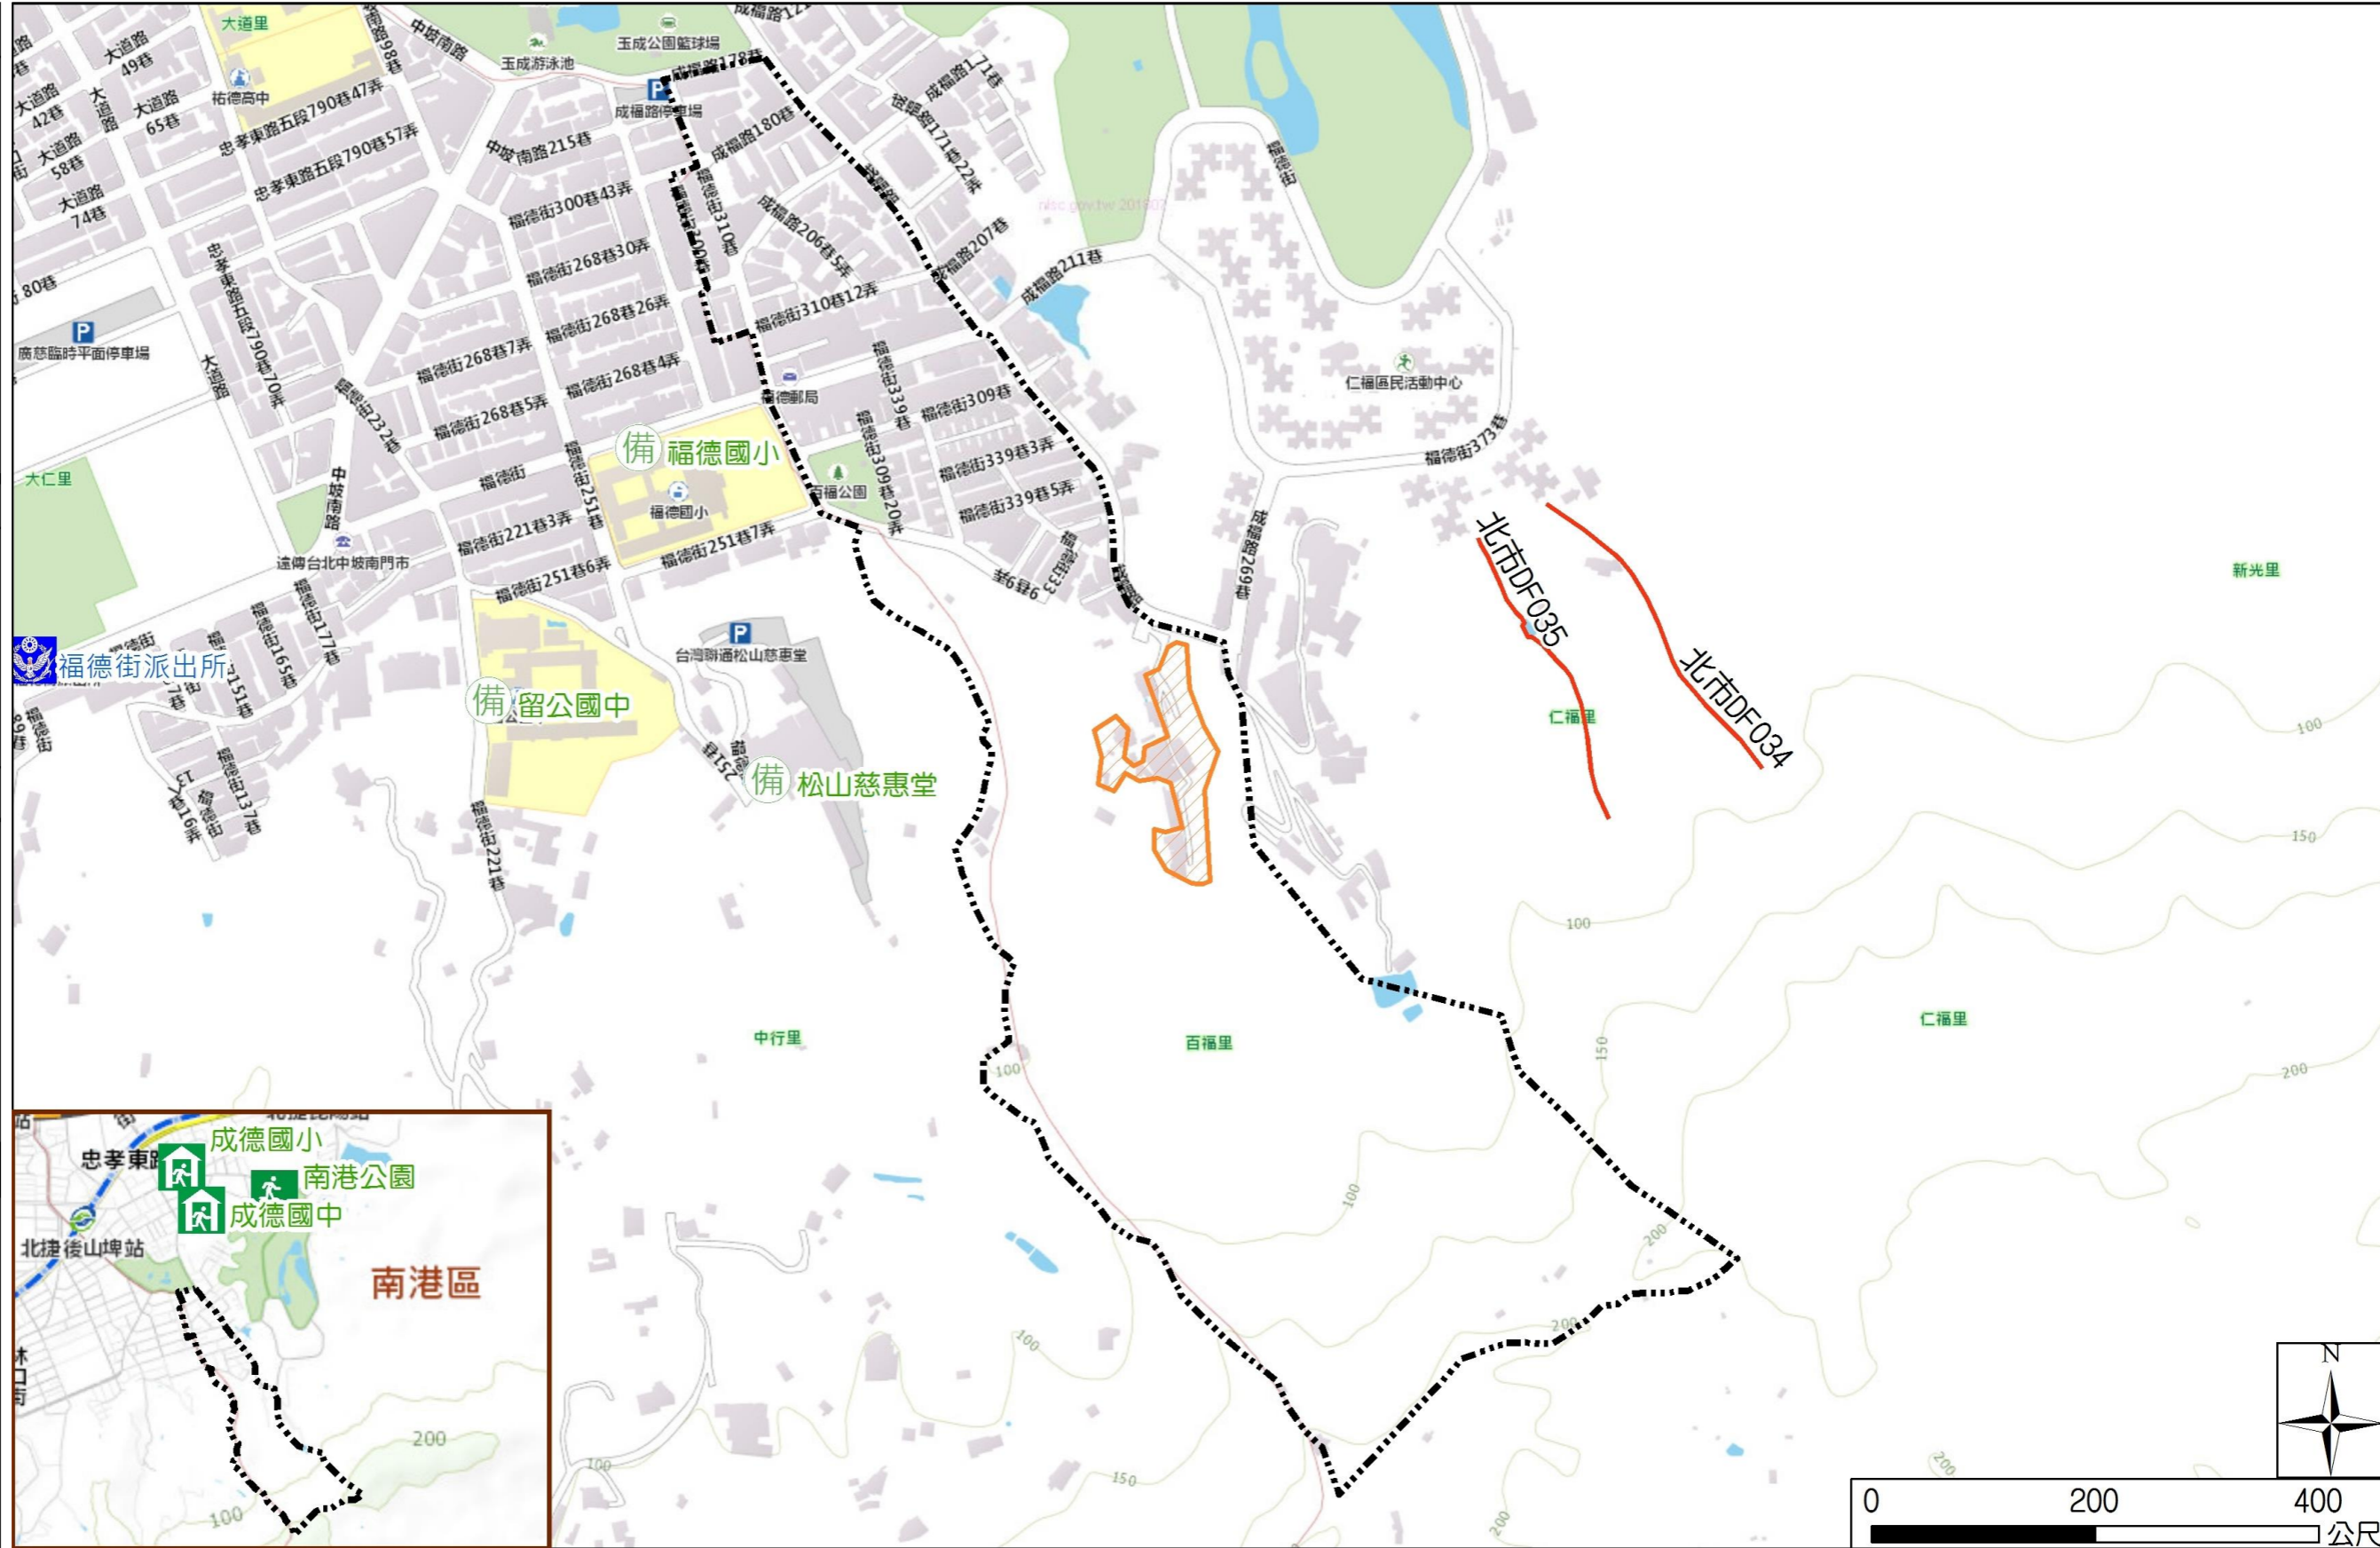

Baifu Vil., Nangang Dist., Taipei City Simple Evacuation Map

Disaster notification Unit

Taipei Citizen Hotline : 1999
Fire Department Tel. : 119
Police Department Tel. : 110
EOC of Nangang Dist.
Non-emergency number :
02-27831343
Emergency number :
02-66160119
Officer
Mobile : 0972-246102
Note: Please call this District's
EOC to ensure that the evacuation
shelter is open

Disaster Prevention Information Website

Taipei City Disaster Prevention Information Website

Knowledge of disaster prevention

Flood: Vertical evacuation or preventive evacuation
Earthquake :

More disaster prevention knowledge :
Taipei City Disaster Prevention Guide

Evacuation Shelter

Name	Nangang Park Applicable to earthquake situations
Address	No.170-1, Dongxin St.
Capacity	8655
Contact Number	02-27884255
Name	Chengde Junior High School (School for Priority Shelter) Applicable to earthquake situations
Address	No.23, Ln. 108, Dongxin St.
Capacity	50
Contact Number	02-26515636#401
Name	Chengde Elementary School (School for Priority Shelter) Applicable to earthquake situations
Address	No.65, Dongxin St.
Capacity	200
Contact Number	02-27851376#151
Name	
Address	
Capacity	
Contact Number	

圖例	里界 Village Boundary	避難收容處所 Evacuation Shelter	防救災單位 Disaster Rescue Resources	重要地標 Landmark
	里界 Village Boundary	 室內避難收容處所(優先安置學校) Indoor Evacuation Shelter (School for Priority Shelter)	 警察單位 Police Department	 重要地標 Landmark
	山坡地老舊聚落 Hillside Communities	 室外避難收容處所(防災公園) Outdoor Evacuation Shelter (Disaster Prevention Park)	 消防單位 Fire Department	
	土石流潛勢溪流 Potential Debris Flow Hazard Torrent	 避難收容處所(備用) Evacuation Shelter (Backup)	 急救責任醫院 Designated Hospital (Emergency Medical Treatment)	
			 直升機起降場 Helicopter Pad