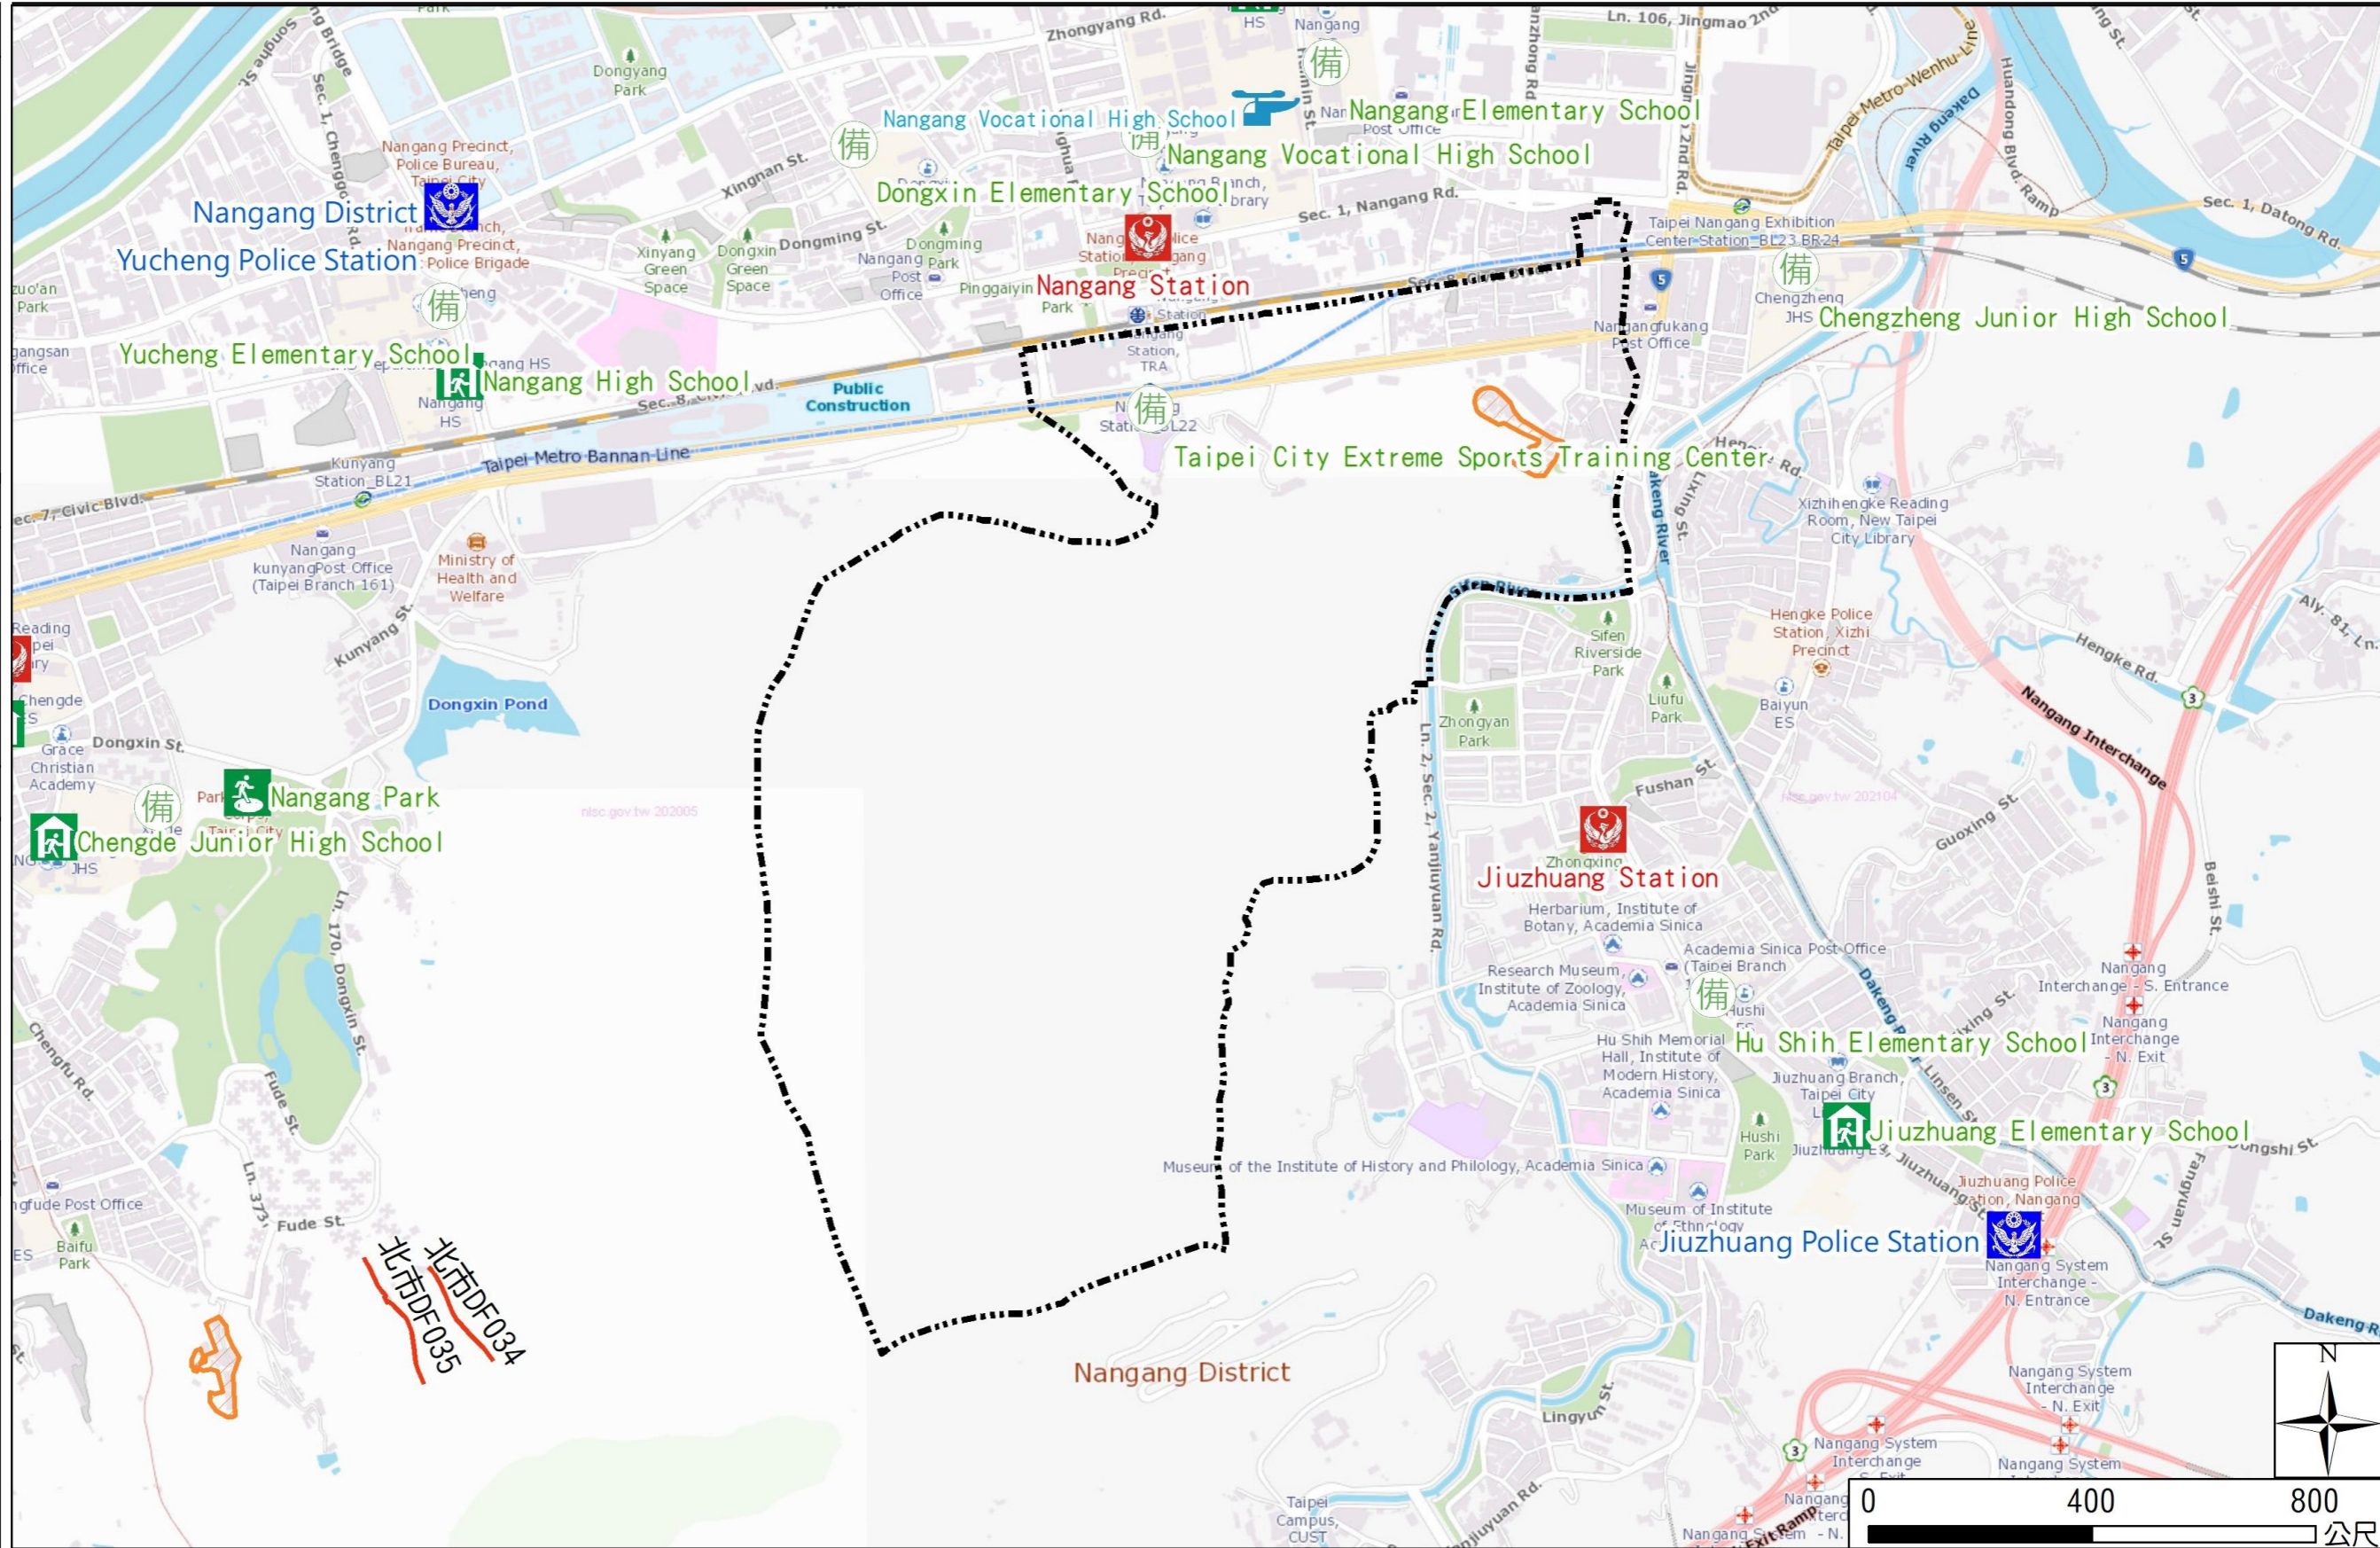

Zhongnan Vil., Nangang Dist., Taipei City Simple Evacuation Map

Disaster notification Unit

Taipei Citizen Hotline : 1999
Fire Department Tel. : 119
Police Department Tel. : 110
EOC of Nangang Dist.
Non-emergency number :
02-27831343
Emergency number :
02-66160619
Officer
Mobile : 0972-246159
Note: Please call this District's
EOC to ensure that the evacuation
shelter is open

Disaster Prevention Information Website

Taipei City Disaster Prevention Information Website

Knowledge of disaster prevention

Flood: Vertical evacuation or preventive evacuation
Earthquake :

More disaster prevention knowledge :
Taipei City Disaster Prevention Guide

Evacuation Shelter

Name	Nangang Park Applicable to earthquake situations
Address	No.170-1, Dongxin St.
Capacity	8655
Contact number	02-27884255
Name	Nangang High School (School for Priority Shelter) Applicable to flood situations
Address	No.21, Xiangyang Rd.
Capacity	435
Contact number	02-27837863#241
Name	Jiuzhuang Elementary School (School for Priority Shelter) Applicable to debris flow situations
Address	No.100, Sec. 1, Jiuzhuang St.
Capacity	92
Contact number	02-27821418#130
Name	Chengzheng Junior High School
Address	No.24, Ln. 1, Fukang St.
Capacity	143
Contact number	02-27828094#1500

圖例	里界 Village Boundary	避難收容處所 Evacuation Shelter	防救災單位 Disaster Rescue Resources	重要地標 Landmark
	里界 Village Boundary	 室內避難收容處所(優先安置學校) Indoor Evacuation Shelter (School for Priority Shelter)	 警察單位 Police Department	 重要地標 Landmark
	山坡地老舊聚落 Hillside Communities	 室外避難收容處所(防災公園) Outdoor Evacuation Shelter (Disaster Prevention Park)	 消防單位 Fire Department	
	土石流潛勢溪流 Potential Debris Flow Hazard Torrent	 避難收容處所(備用) Evacuation Shelter (Backup)	 急救責任醫院 Designated Hospital (Emergency Medical Treatment)	
			 直升機起降場 Helicopter Pad