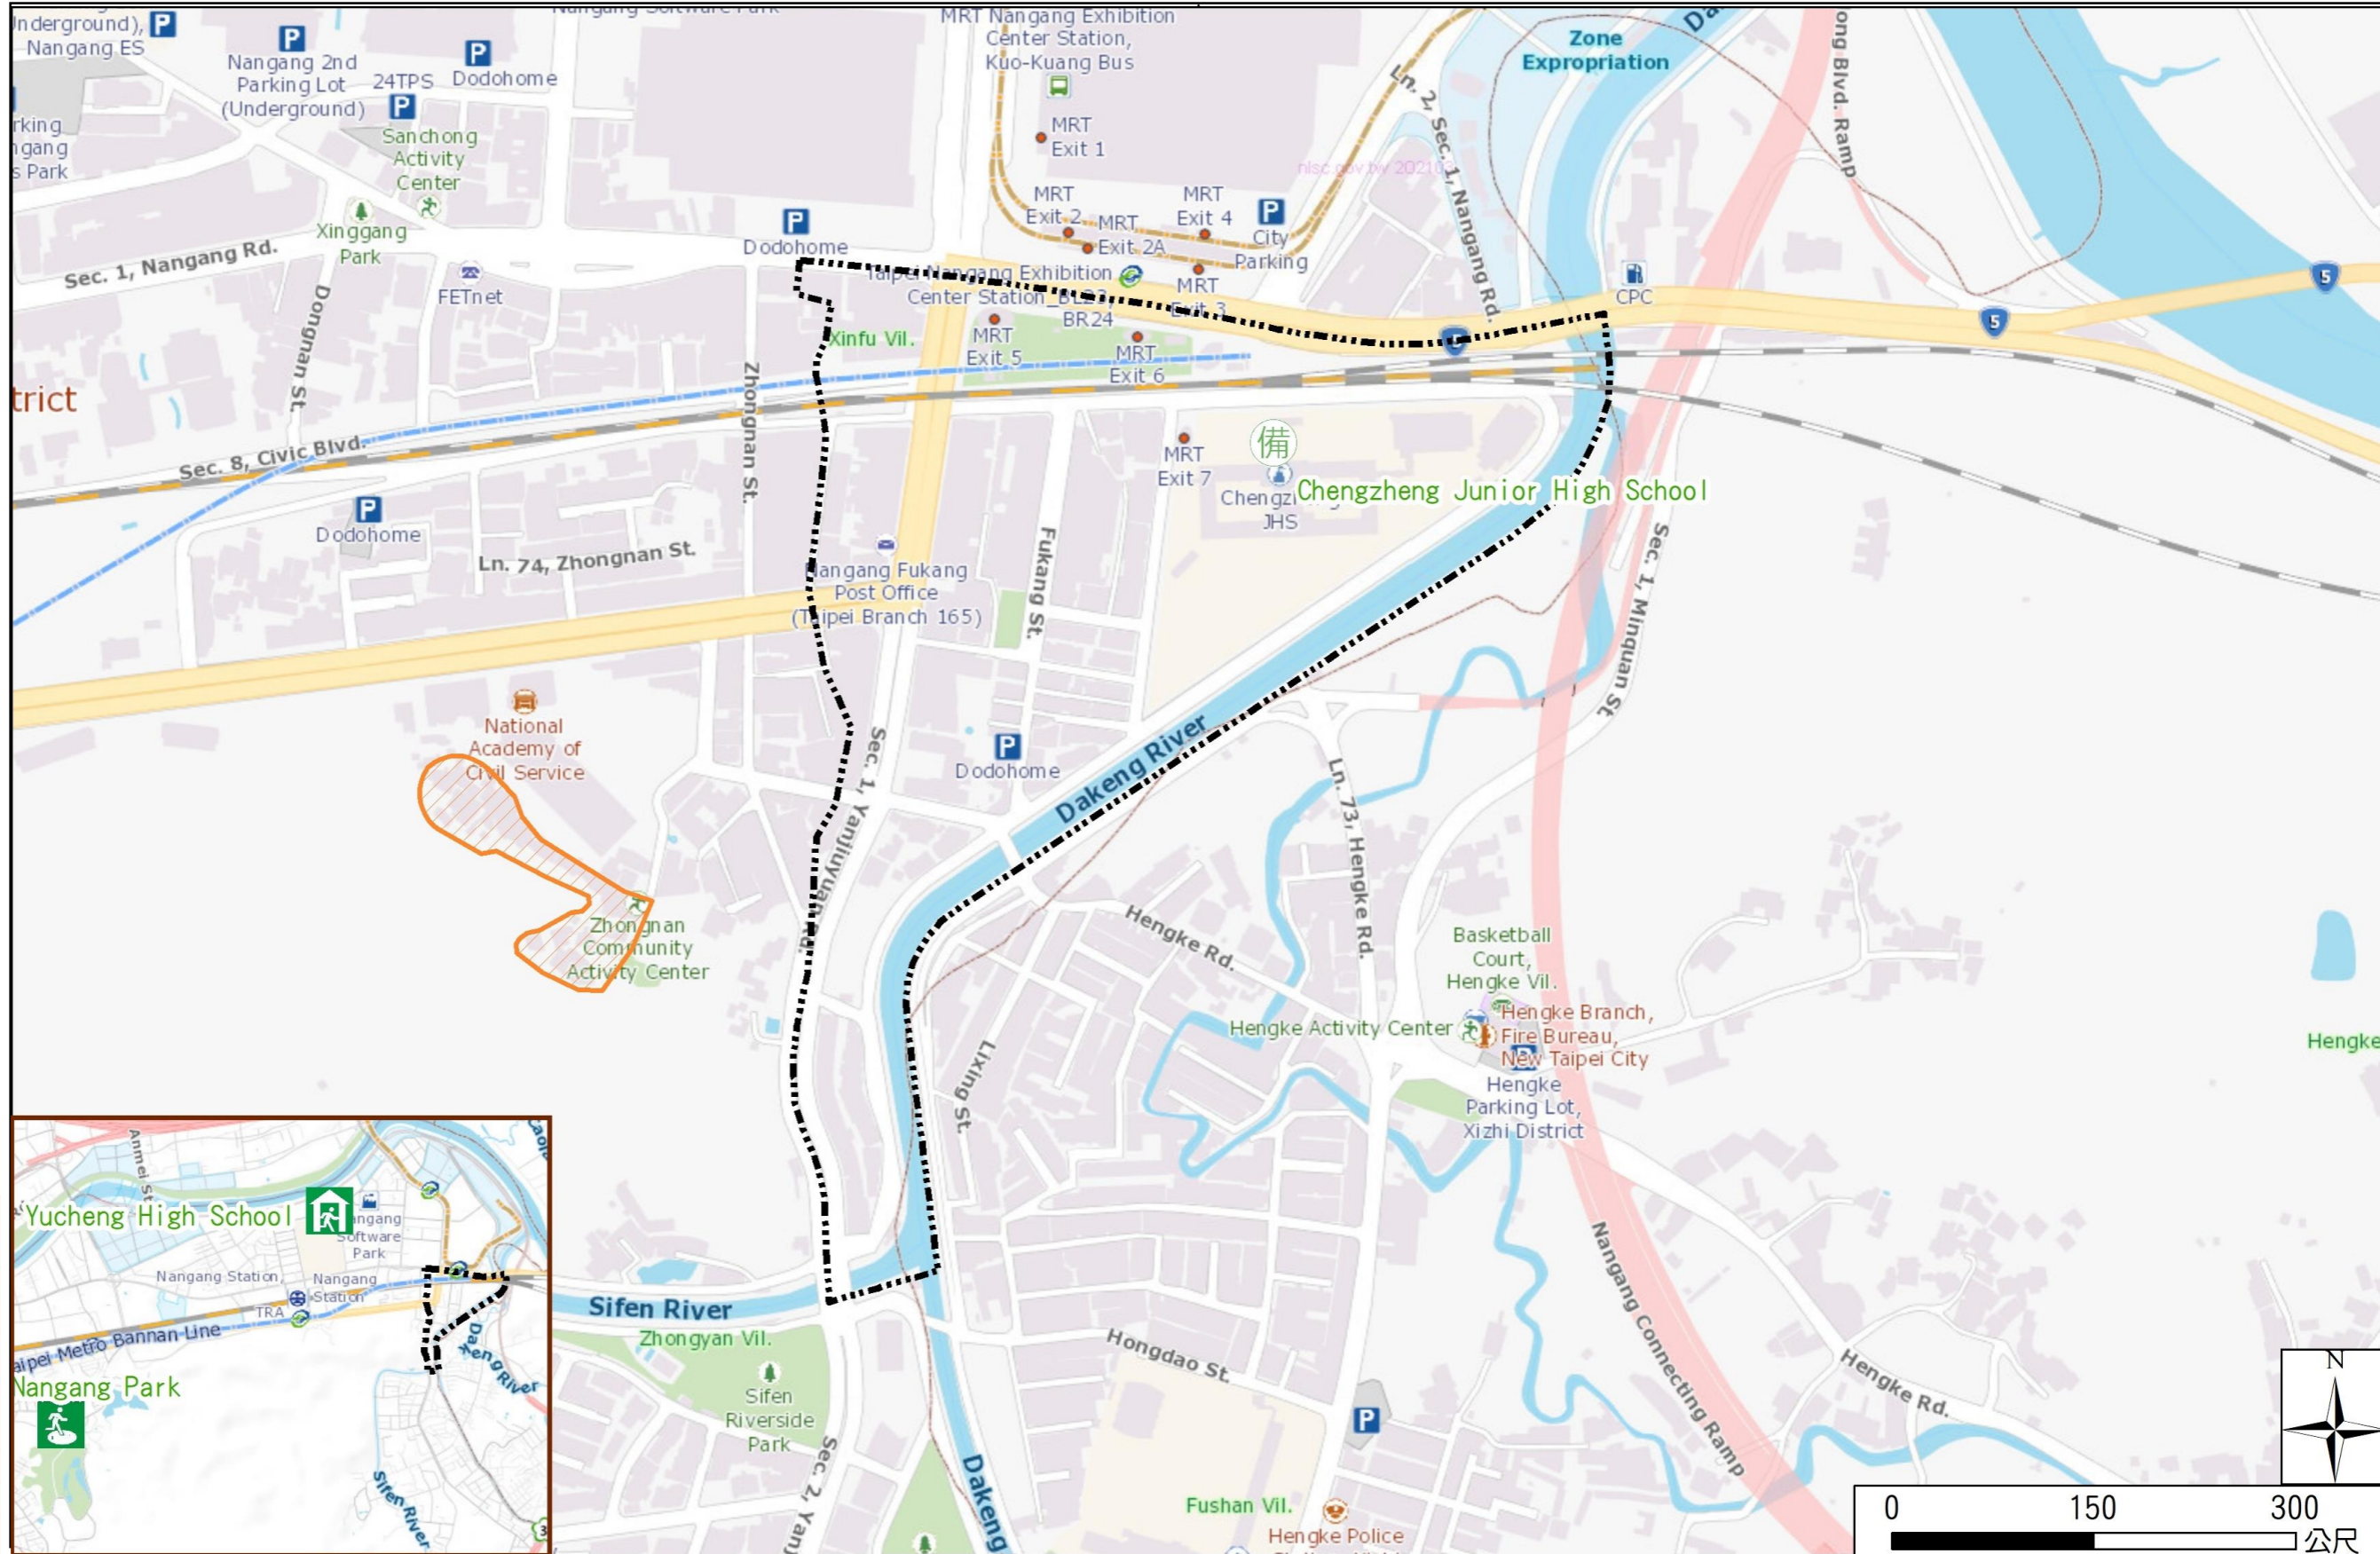

Disaster Prevention Information Website

Taipei City Disaster Prevention Information Website

Knowledge of disaster prevention

Flood: Vertical evacuation or preventive evacuation
 Earthquake :

More disaster prevention knowledge :
 Taipei City Disaster Prevention Guide

Evacuation Shelter

Name	Nangang Park Applicable to earthquake situations
Address	No.170-1, Dongxin St.
Capacity	8655
Contact number	02-27884255
Name	Yucheng High School (School for Priority Shelter) Applicable to flood situations
Address	No.366, Chongyang Rd.
Capacity	318
Contact number	02-26530475#551
Name	Chengzheng Junior High School
Address	No.24, Ln. 1, Fukang St.
Capacity	143
Contact number	02-27828094#1500
Name	
Address	
Capacity	
Contact number	