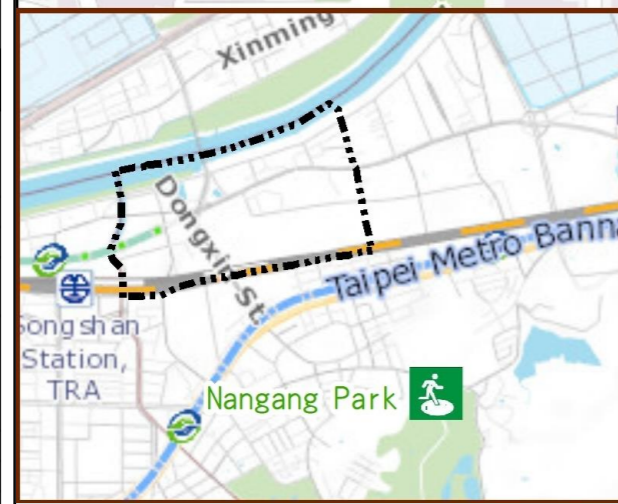

Yucheng Vil., Nangang Dist., Taipei City Simple Evacuation Map

Disaster notification Unit

Taipei Citizen Hotline : 1999
Fire Department Tel. : 119
Police Department Tel. : 110
EOC of Nangang Dist.
Non-emergency number : 02-27831343
Emergency number : 02-66160119
Officer
Mobile : 0972-246112
Note: Please call this District's EOC to ensure that the evacuation shelter is open

Disaster Prevention Information Website

Taipei City Disaster Prevention Information Website

Knowledge of disaster prevention

Flood: Vertical evacuation or preventive evacuation
Earthquake :

More disaster prevention knowledge :
Taipei City Disaster Prevention Guide

Evacuation Shelter

Name	Nangang Park Applicable to earthquake situations
Address	No.170-1, Dongxin St.
Capacity	8655
Contact Number	02-27884255
Name	Chengde Elementary School (School for Priority Shelter) Applicable to earthquake situations
Address	No.65, Dongxin St.
Capacity	225
Contact Number	02-27851376#151
Name	Taipei Nangang Sports Center
Address	No.69, Yucheng St.
Capacity	240
Contact Number	02-2653-2279#211
Name	
Address	
Capacity	
Contact Number	

圖例	里界 Village Boundary	避難收容處所 Evacuation Shelter	防救災單位 Disaster Rescue Resources	重要地標 Landmark
	 里界 Village Boundary	 室內避難收容處所(優先安置學校) Indoor Evacuation Shelter (School for Priority Shelter)	 警察單位 Police Department	 直升機起降場 Helicopter Pad
		 室外避難收容處所(防災公園) Outdoor Evacuation Shelter (Disaster Prevention Park)	 消防單位 Fire Department	 重要地標 Landmark
		 避難收容處所(備用) Evacuation Shelter (Backup)	 急救責任醫院 Designated Hospital (Emergency Medical Treatment)