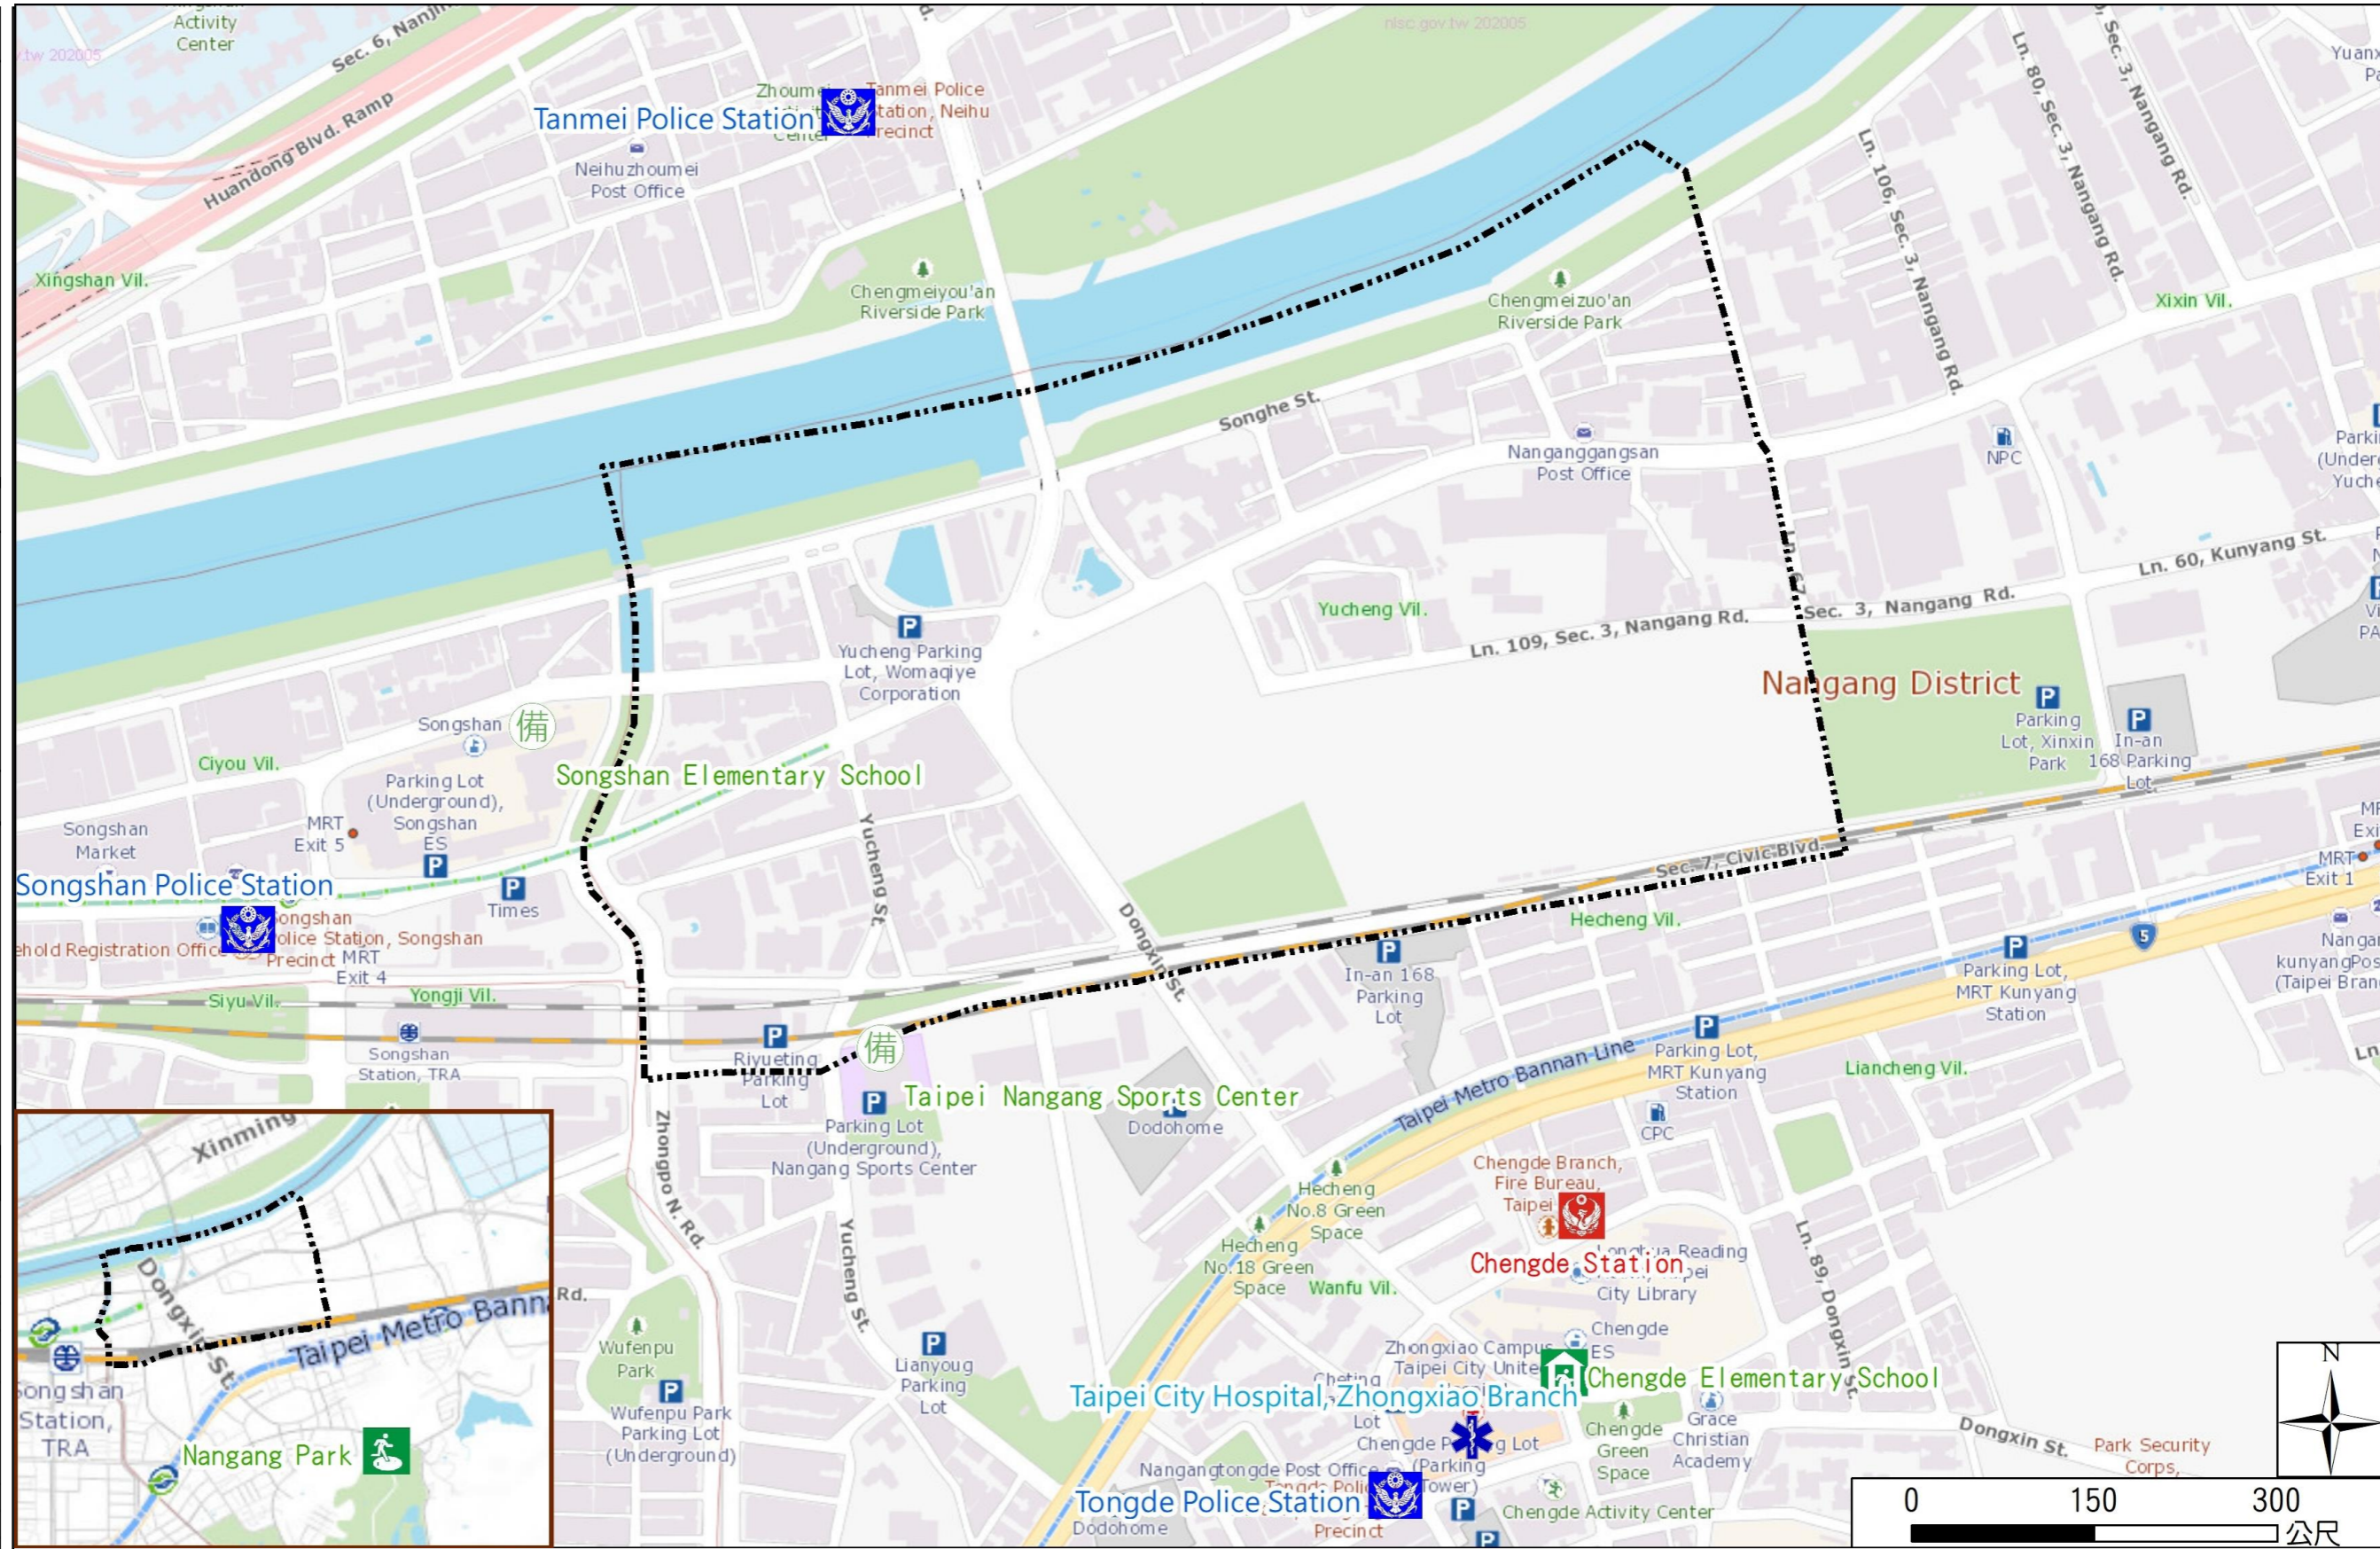

Yucheng Vil., Nangang Dist., Taipei City Simple Evacuation Map

Disaster notification Unit

Taipei Citizen Hotline : 1999
Fire Department Tel. : 119
Police Department Tel. : 110
EOC of Nangang Dist.
Non-emergency number : 02-27831343
Emergency number : 02-66160119
Officer
Mobile : 0972-246112
Note: Please call this District's EOC to ensure that the evacuation shelter is open

Disaster Prevention Information Website

Taipei City Disaster Prevention Information Website

Knowledge of disaster prevention

Flood: Vertical evacuation or preventive evacuation
Earthquake :

More disaster prevention knowledge :
Taipei City Disaster Prevention Guide

Evacuation Shelter

Name	Nangang Park Applicable to earthquake situations
Address	No.170-1, Dongxin St.
Capacity	8655
Contact Number	02-27884255
Name	Chengde Elementary School (School for Priority Shelter) Applicable to earthquake situations
Address	No.65, Dongxin St.
Capacity	225
Contact Number	02-27851376#151
Name	Taipei Nangang Sports Center
Address	No.69, Yucheng St.
Capacity	240
Contact Number	02-2653-2279#211
Name	
Address	
Capacity	
Contact Number	

圖例	里界 Village Boundary	避難收容處所 Evacuation Shelter	防救災單位 Disaster Rescue Resources	重要地標 Landmark
	 里界 Village Boundary	 室內避難收容處所(優先安置學校) Indoor Evacuation Shelter (School for Priority Shelter)	 警察單位 Police Department	 直升機起降場 Helicopter Pad
		 室外避難收容處所(防災公園) Outdoor Evacuation Shelter (Disaster Prevention Park)	 消防單位 Fire Department	 重要地標 Landmark
		 避難收容處所(備用) Evacuation Shelter (Backup)	 急救責任醫院 Designated Hospital (Emergency Medical Treatment)