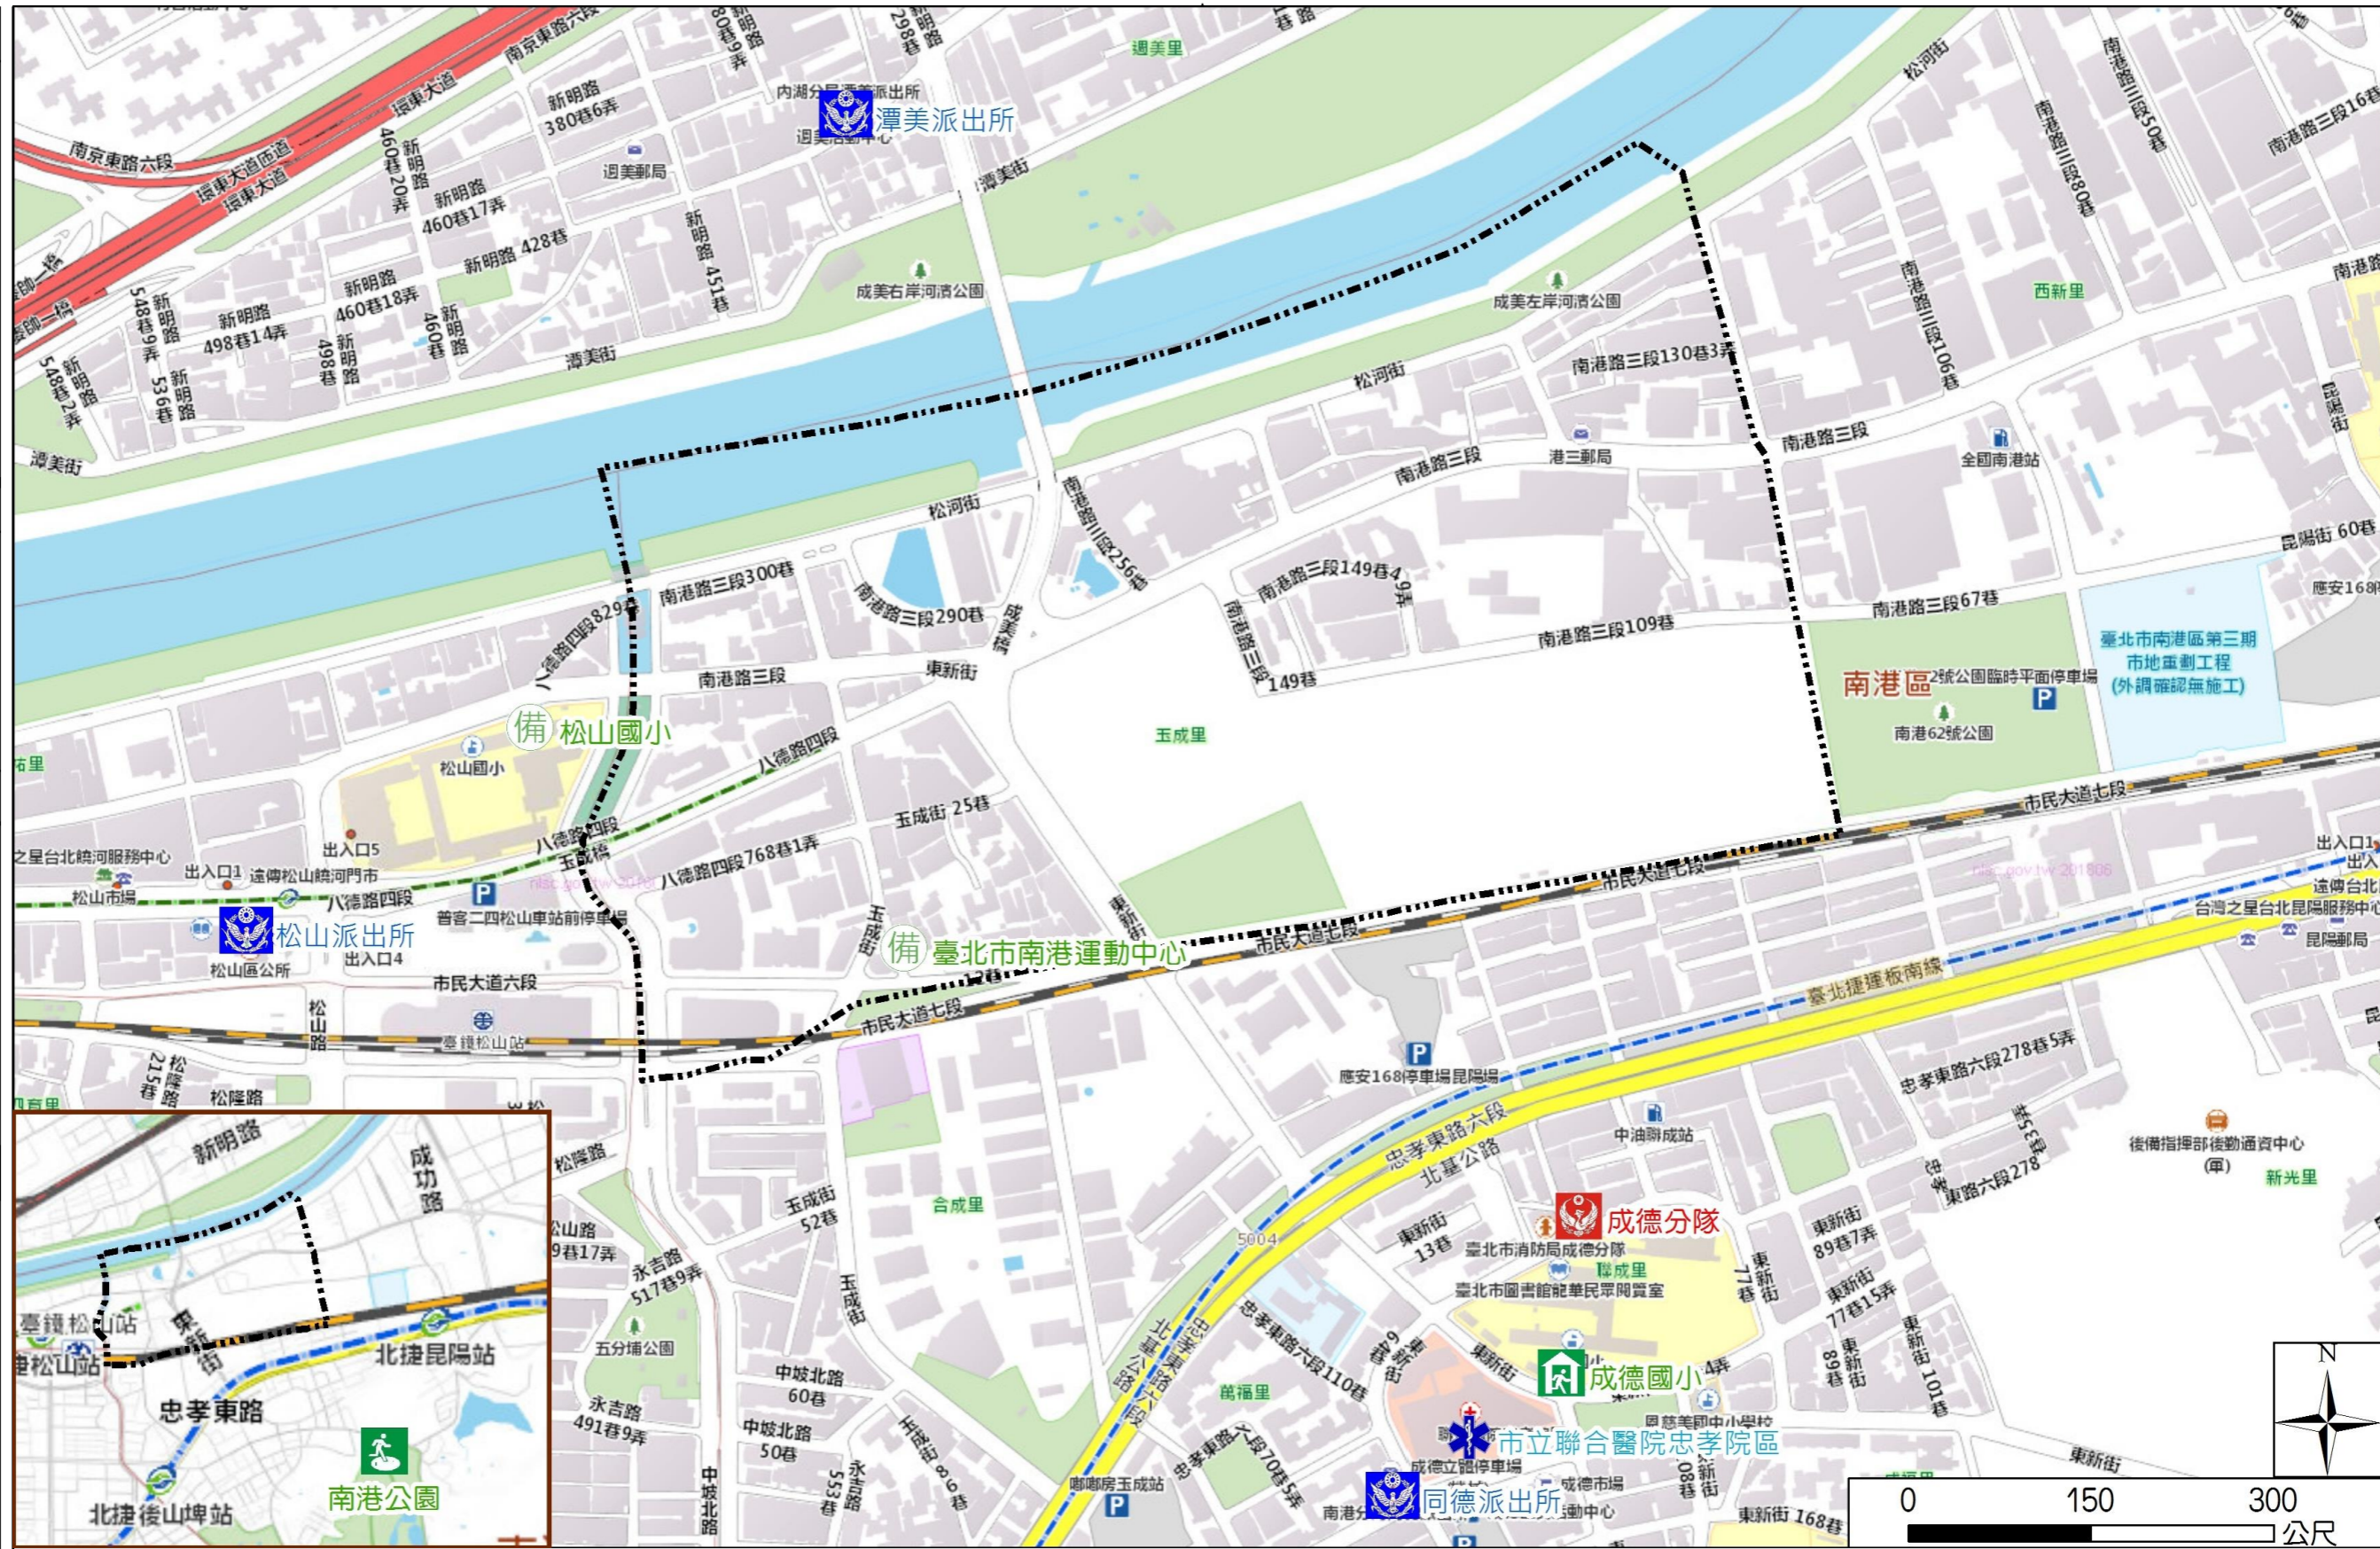

Yucheng Vil., Nangang Dist., Taipei City Simple Evacuation Map

Disaster notification Unit

Taipei Citizen Hotline : 1999
Fire Department Tel. : 119
Police Department Tel. : 110
EOC of Nangang Dist.
Non-emergency number : 02-27831343
Emergency number : 02-66160119
Officer
Mobile : 0972-246112
Note: Please call this District's EOC to ensure that the evacuation shelter is open

Disaster Prevention Information Website

Taipei City Disaster Prevention Information Website

Knowledge of disaster prevention

Flood: Vertical evacuation or preventive evacuation
Earthquake :

More disaster prevention knowledge :
Taipei City Disaster Prevention Guide

Evacuation Shelter

Name	Nangang Park Applicable to earthquake situations
Address	No.170-1, Dongxin St.
Capacity	8655
Contact Number	02-27884255
Name	Chengde Elementary School (School for Priority Shelter) Applicable to earthquake situations
Address	No.65, Dongxin St.
Capacity	200
Contact Number	02-27851376#151
Name	Taipei Nangang Sports Center
Address	No.69, Yucheng St.
Capacity	240
Contact Number	02-2653-2279#211
Name	
Address	
Capacity	
Contact Number	

圖例	里界 Village Boundary	避難收容處所 Evacuation Shelter	防救災單位 Disaster Rescue Resources	重要地標 Landmark
	 里界 Village Boundary	 室內避難收容處所(優先安置學校) Indoor Evacuation Shelter (School for Priority Shelter) 室外避難收容處所(防災公園) Outdoor Evacuation Shelter (Disaster Prevention Park) 避難收容處所(備用) Evacuation Shelter (Backup)	 警察單位 Police Department 消防單位 Fire Department 急救責任醫院 Designated Hospital (Emergency Medical Treatment)	 直升機起降場 Helicopter Pad 重要地標 Landmark