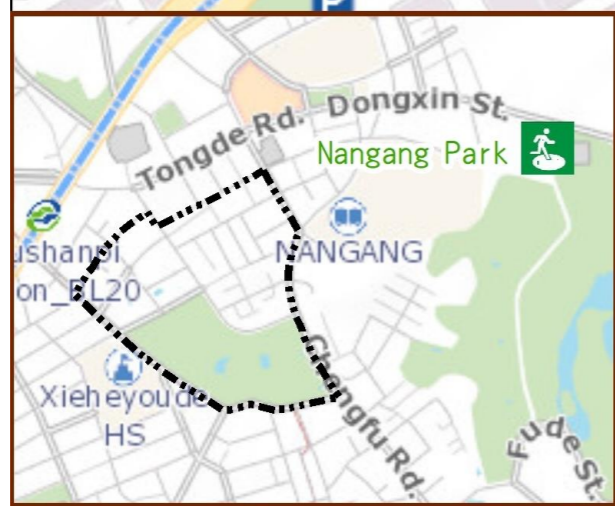

Hongfu Vil., Nangang Dist., Taipei City Simple Evacuation Map

Disaster notification Unit

Taipei Citizen Hotline : 1999
 Fire Department Tel. : 119
 Police Department Tel. : 110
 EOC of Nangang Dist.
 Non-emergency number : 02-27831343
 Emergency number : 02-66160619
 Officer
 Mobile : 0972-246127
 Note: Please call this District's EOC to ensure that the evacuation shelter is open

Evacuation Shelter

Name	Nangang Park Applicable to earthquake situations
Address	No.170-1, Dongxin St.
Capacity	8655
Contact number	02-27884255
Name	Chengde Elementary School (School for Priority Shelter) Applicable to earthquake situations
Address	No.65, Dongxin St.
Capacity	225
Contact number	02-27851376#151
Name	Chengde Junior High School (School for Priority Shelter) Applicable to earthquake situations
Address	No.23, Ln. 108, Dongxin St.
Capacity	92
Contact number	02-26515636#401
Name	Yucheng Park
Address	No.55, Zhongpo S. Rd.
Capacity	3523
Contact Number	02-27884255