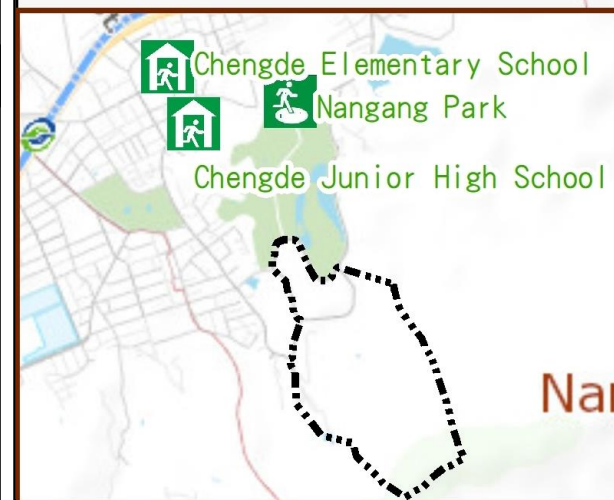

Renfu Vil., Nangang Dist., Taipei City Simple Evacuation Map

Disaster notification Unit

Taipei Citizen Hotline : 1999
Fire Department Tel. : 119
Police Department Tel. : 110
EOC of Nangang Dist.
Non-emergency number :
02-27831343
Emergency number :
02-66160119
Officer
Mobile : 0972-246126
Note: Please call this District's
EOC to ensure that the evacuation
shelter is open

Disaster Prevention Information Website

Taipei City Disaster Prevention Information Website

Knowledge of disaster prevention

Flood: Vertical evacuation or preventive evacuation
Earthquake :

More disaster prevention knowledge :
Taipei City Disaster Prevention Guide

Evacuation Shelter

Name	Nangang Park Applicable to earthquake situations
Address	No.170-1, Dongxin St.
Capacity	8,655
Contact number	02-27884255
Name	Chengde Junior High School (School for Priority Shelter) Applicable to earthquake situations
Address	No.23, Ln. 108, Dongxin St.,
Capacity	92
Contact number	26515636#401
Name	Chengde Elementary School (School for Priority Shelter) Applicable to earthquake situations
Address	No.65, Dongxin St.,
Capacity	225
Contact number	27851376#151
Name	
Address	
Capacity	
Contact number	

圖例	里界 Village Boundary	避難收容處所 Evacuation Shelter	防救災單位 Disaster Rescue Resources	重要地標 Landmark
	里界 Village Boundary	 室內避難收容處所(優先安置學校) Indoor Evacuation Shelter (School for Priority Shelter)	 警察單位 Police Department	 重要地標 Landmark
	山坡地老舊聚落 Hillside Communities	 室外避難收容處所(防災公園) Outdoor Evacuation Shelter (Disaster Prevention Park)	 消防單位 Fire Department	
	土石流潛勢溪流 Potential Debris Flow Hazard Torrent	 避難收容處所(備用) Evacuation Shelter (Backup)	 急救責任醫院 Designated Hospital (Emergency Medical Treatment)	
			 直升機起降場 Helicopter Pad