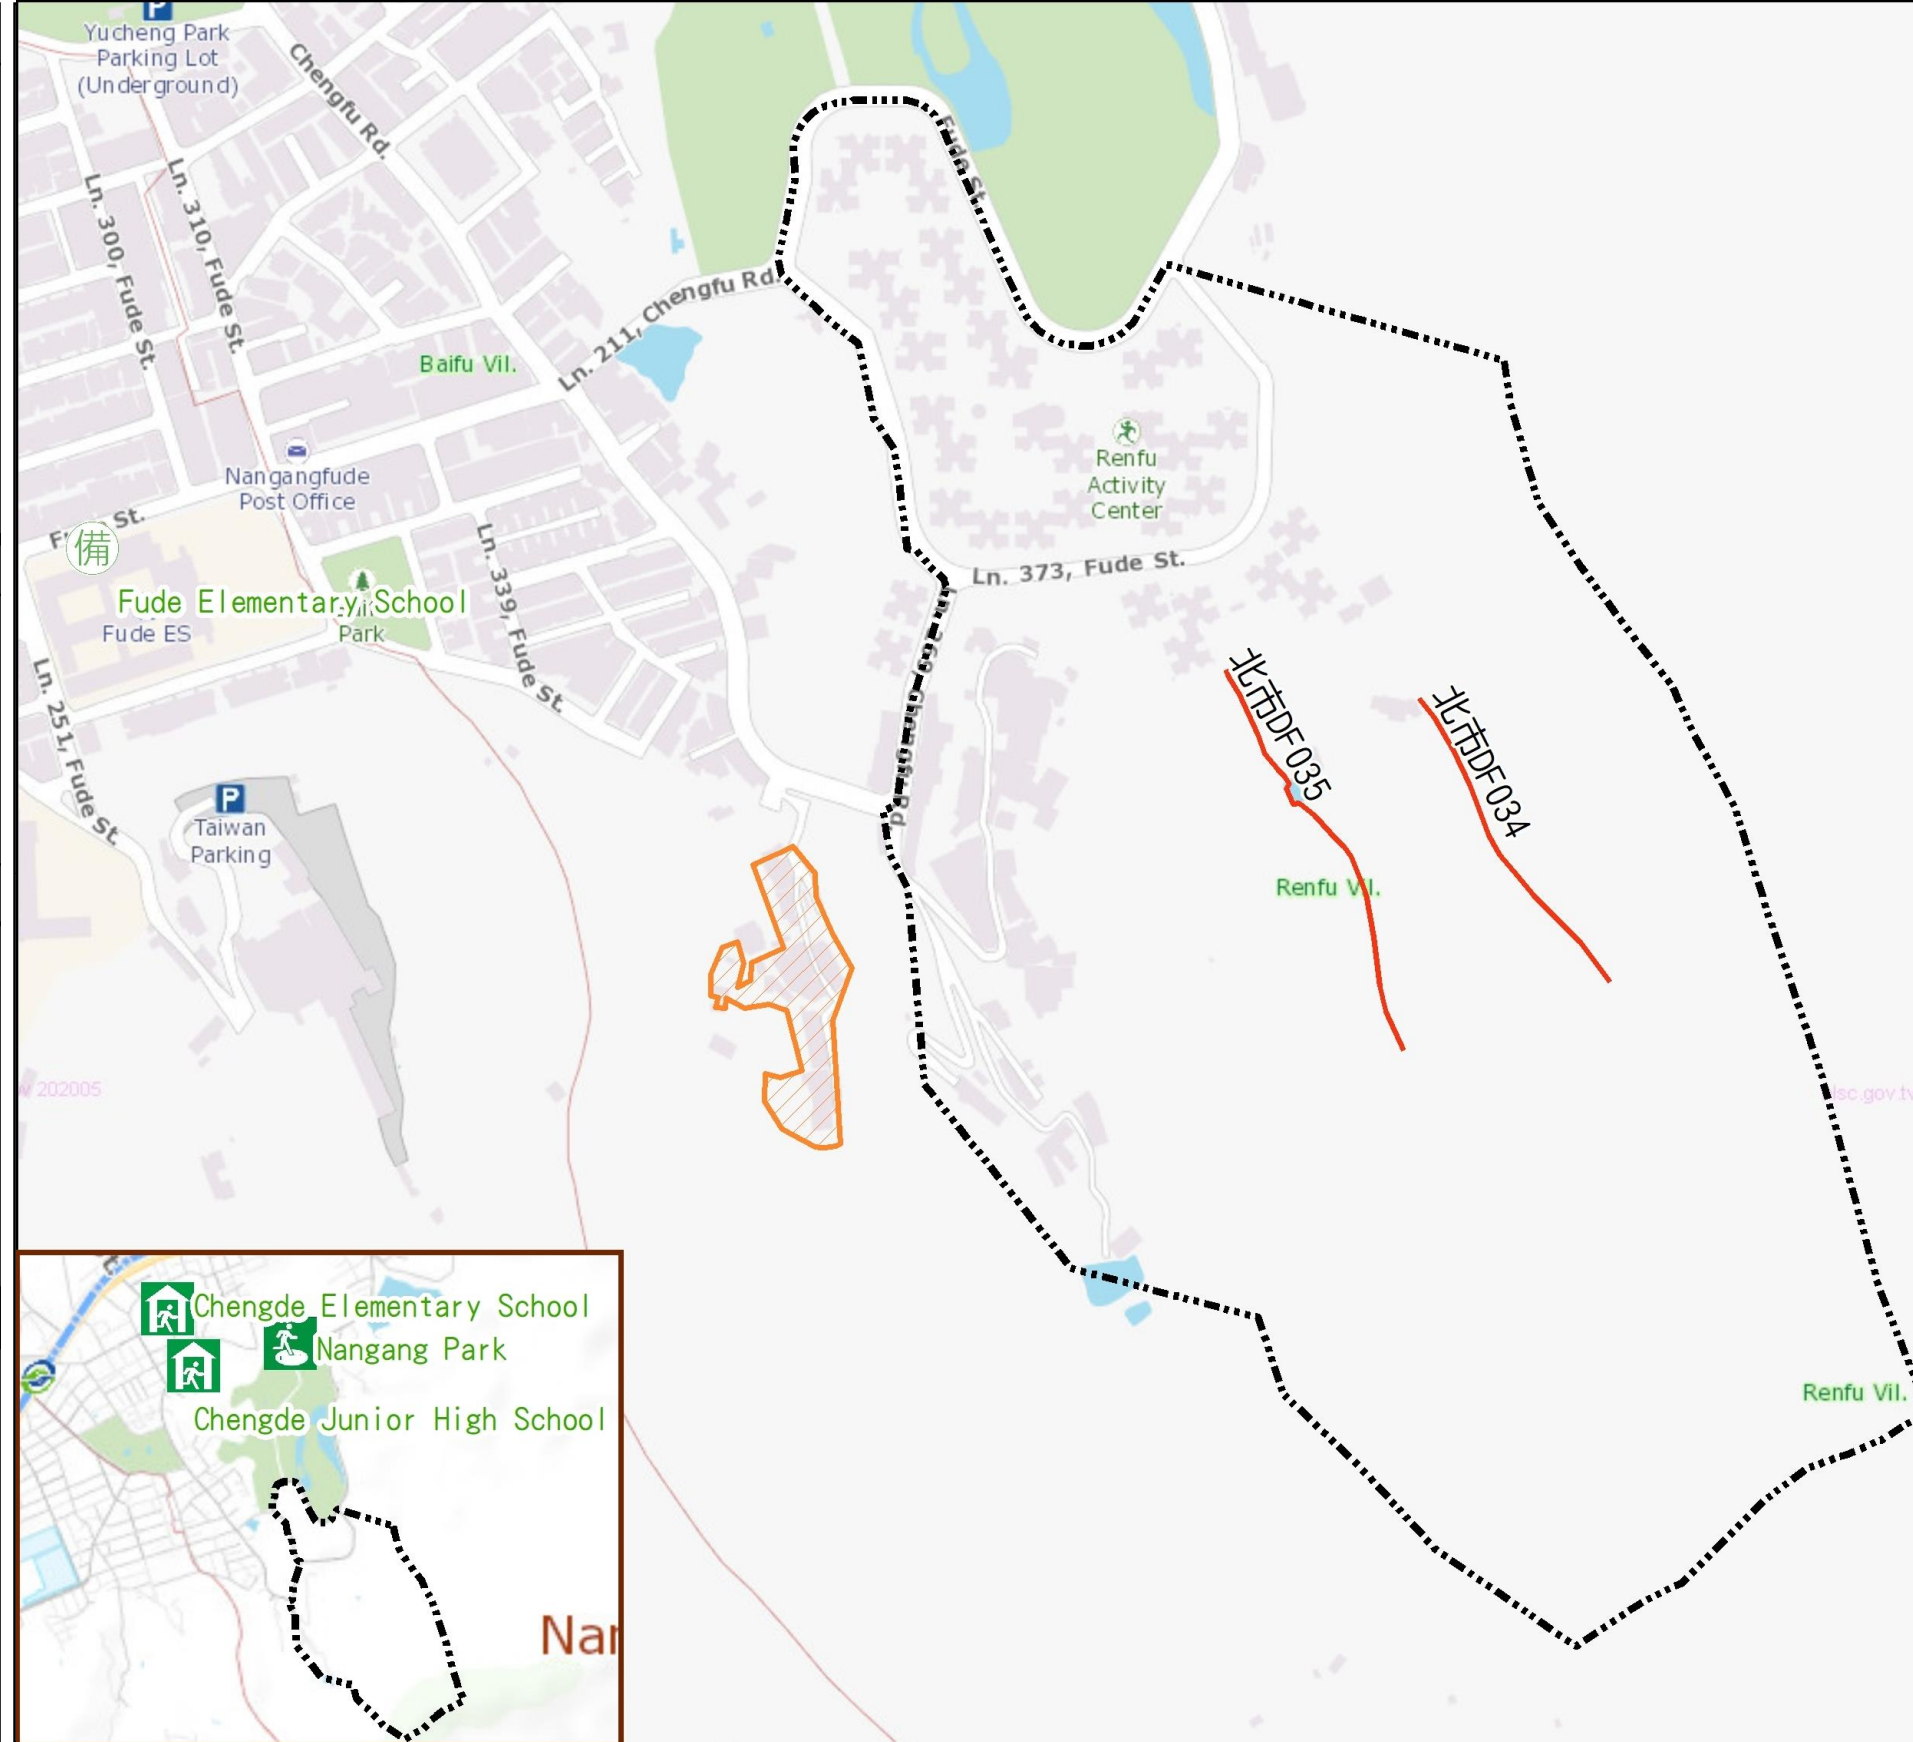

Renfu Vil., Nangang Dist., Taipei City Simple Evacuation Map

Disaster notification Unit

Taipei Citizen Hotline : 1999
Fire Department Tel. : 119
Police Department Tel. : 110
EOC of Nangang Dist.
Non-emergency number :
02-27831343
Emergency number :
02-66160119
Officer
Mobile : 0972-246126
Note: Please call this District's
EOC to ensure that the evacuation
shelter is open

Disaster Prevention Information Website

Taipei City Disaster Prevention Information Website

Knowledge of disaster prevention

Flood: Vertical evacuation or preventive evacuation
Earthquake :

More disaster prevention knowledge :
Taipei City Disaster Prevention Guide

Evacuation Shelter

Name	Nangang Park Applicable to earthquake situations
Address	No.170-1, Dongxin St.
Capacity	8,655
Contact number	02-27884255
Name	Chengde Junior High School (School for Priority Shelter) Applicable to earthquake situations
Address	No.23, Ln. 108, Dongxin St.,
Capacity	92
Contact number	26515636#401
Name	Chengde Elementary School (School for Priority Shelter) Applicable to earthquake situations
Address	No.65, Dongxin St.,
Capacity	225
Contact number	27851376#151
Name	
Address	
Capacity	
Contact number	

圖例	里界 Village Boundary	避難收容處所 Evacuation Shelter	防救災單位 Disaster Rescue Resources	重要地標 Landmark
	里界 Village Boundary	 室內避難收容處所(優先安置學校) Indoor Evacuation Shelter (School for Priority Shelter)	 警察單位 Police Department	 重要地標 Landmark
	山坡地老舊聚落 Hillside Communities	 室外避難收容處所(防災公園) Outdoor Evacuation Shelter (Disaster Prevention Park)	 消防單位 Fire Department	
	土石流潛勢溪流 Potential Debris Flow Hazard Torrent	 避難收容處所(備用) Evacuation Shelter (Backup)	 急救責任醫院 Designated Hospital (Emergency Medical Treatment)	
			 直升機起降場 Helicopter Pad