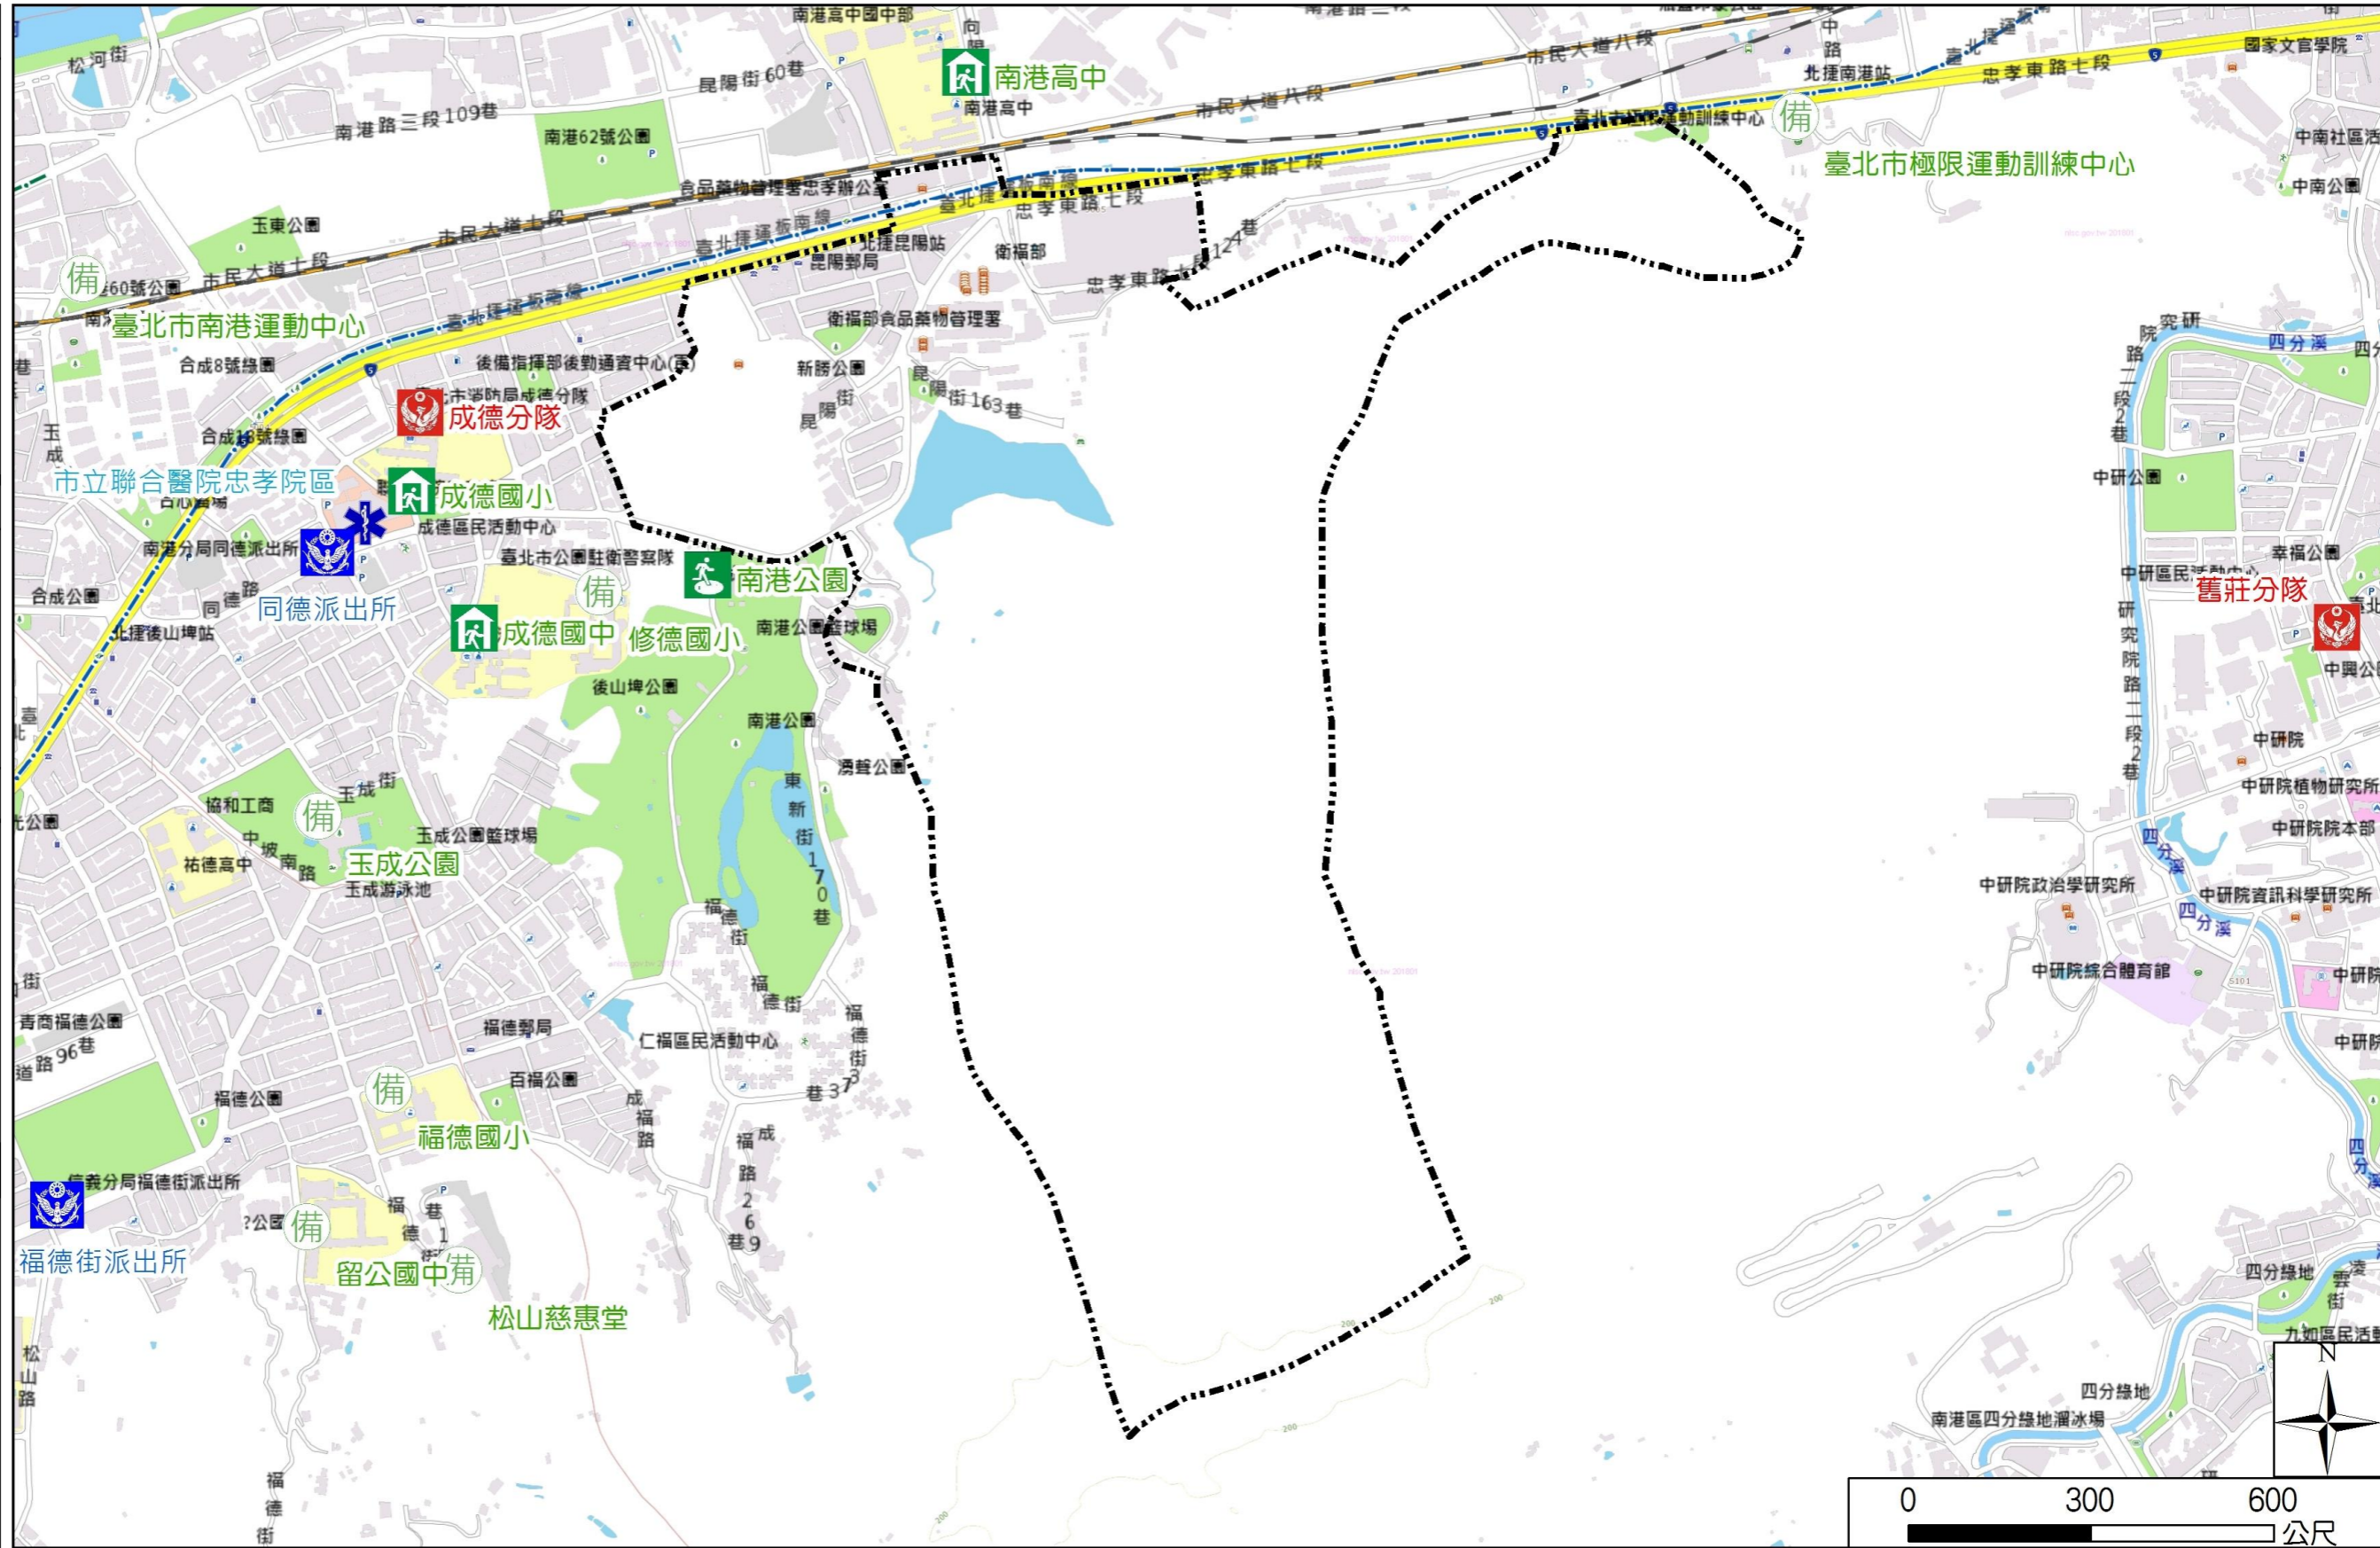

Xinguang Vil., Nanguang Dist., Taipei City Simple Evacuation Map

Disaster notification Unit

Taipei Citizen Hotline : 1999
Fire Department Tel. : 119
Police Department Tel. : 110
EOC of Nangang Dist.
Non-emergency number :
02-27831343
Emergency number :
02-66160119
Officer
Mobile : 0972-246136
Note: Please call this District's
EOC to ensure that the evacuation
shelter is open

Disaster Prevention Information Website

Taipei City Disaster Prevention
Information Website

Knowledge of disaster prevention

Flood: Vertical evacuation or
preventive evacuation
Earthquake :

More disaster
prevention
knowledge :
Taipei City Disaster
Prevention Guide

Evacuation Shelter

Name	Nangang Park Applicable to earthquake situations
Address	No.170-1, Dongxin St.
Capacity	8655
Contact number	02-27884255
Name	Nangang High School (School for Priority Shelter) Applicable to flood situations
Address	No.21, Xiangyang Rd.
Capacity	435
Contact number	02-27837363 # 241
Name	Chengde Elementary School (School for Priority Shelter) Applicable to earthquake situations
Address	No.65, Dongxin St
Capacity	200
Contact Number	02-27851376 # 151
Name	Chengde Junior High School (School for Priority Shelter) Applicable to earthquake situations
Address	No.23, Ln. 108, Dongxin St.
Capacity	50
Contact number	02-26516536 # 401

里界 Village Boundary	避難收容處所 Evacuation Shelter	防救災單位 Disaster Rescue Resources	重要地標 Landmark
里界 Village Boundary	室內避難收容處所(優先安置學校) Indoor Evacuation Shelter (School for Priority Shelter) 室外避難收容處所(防災公園) Outdoor Evacuation Shelter (Disaster Prevention Park) 避難收容處所(備用) Evacuation Shelter (Backup)	警察單位 Police Department 消防單位 Fire Department 急救責任醫院 Designated Hospital (Emergency Medical Treatment)	重要地標 Landmark

圖例