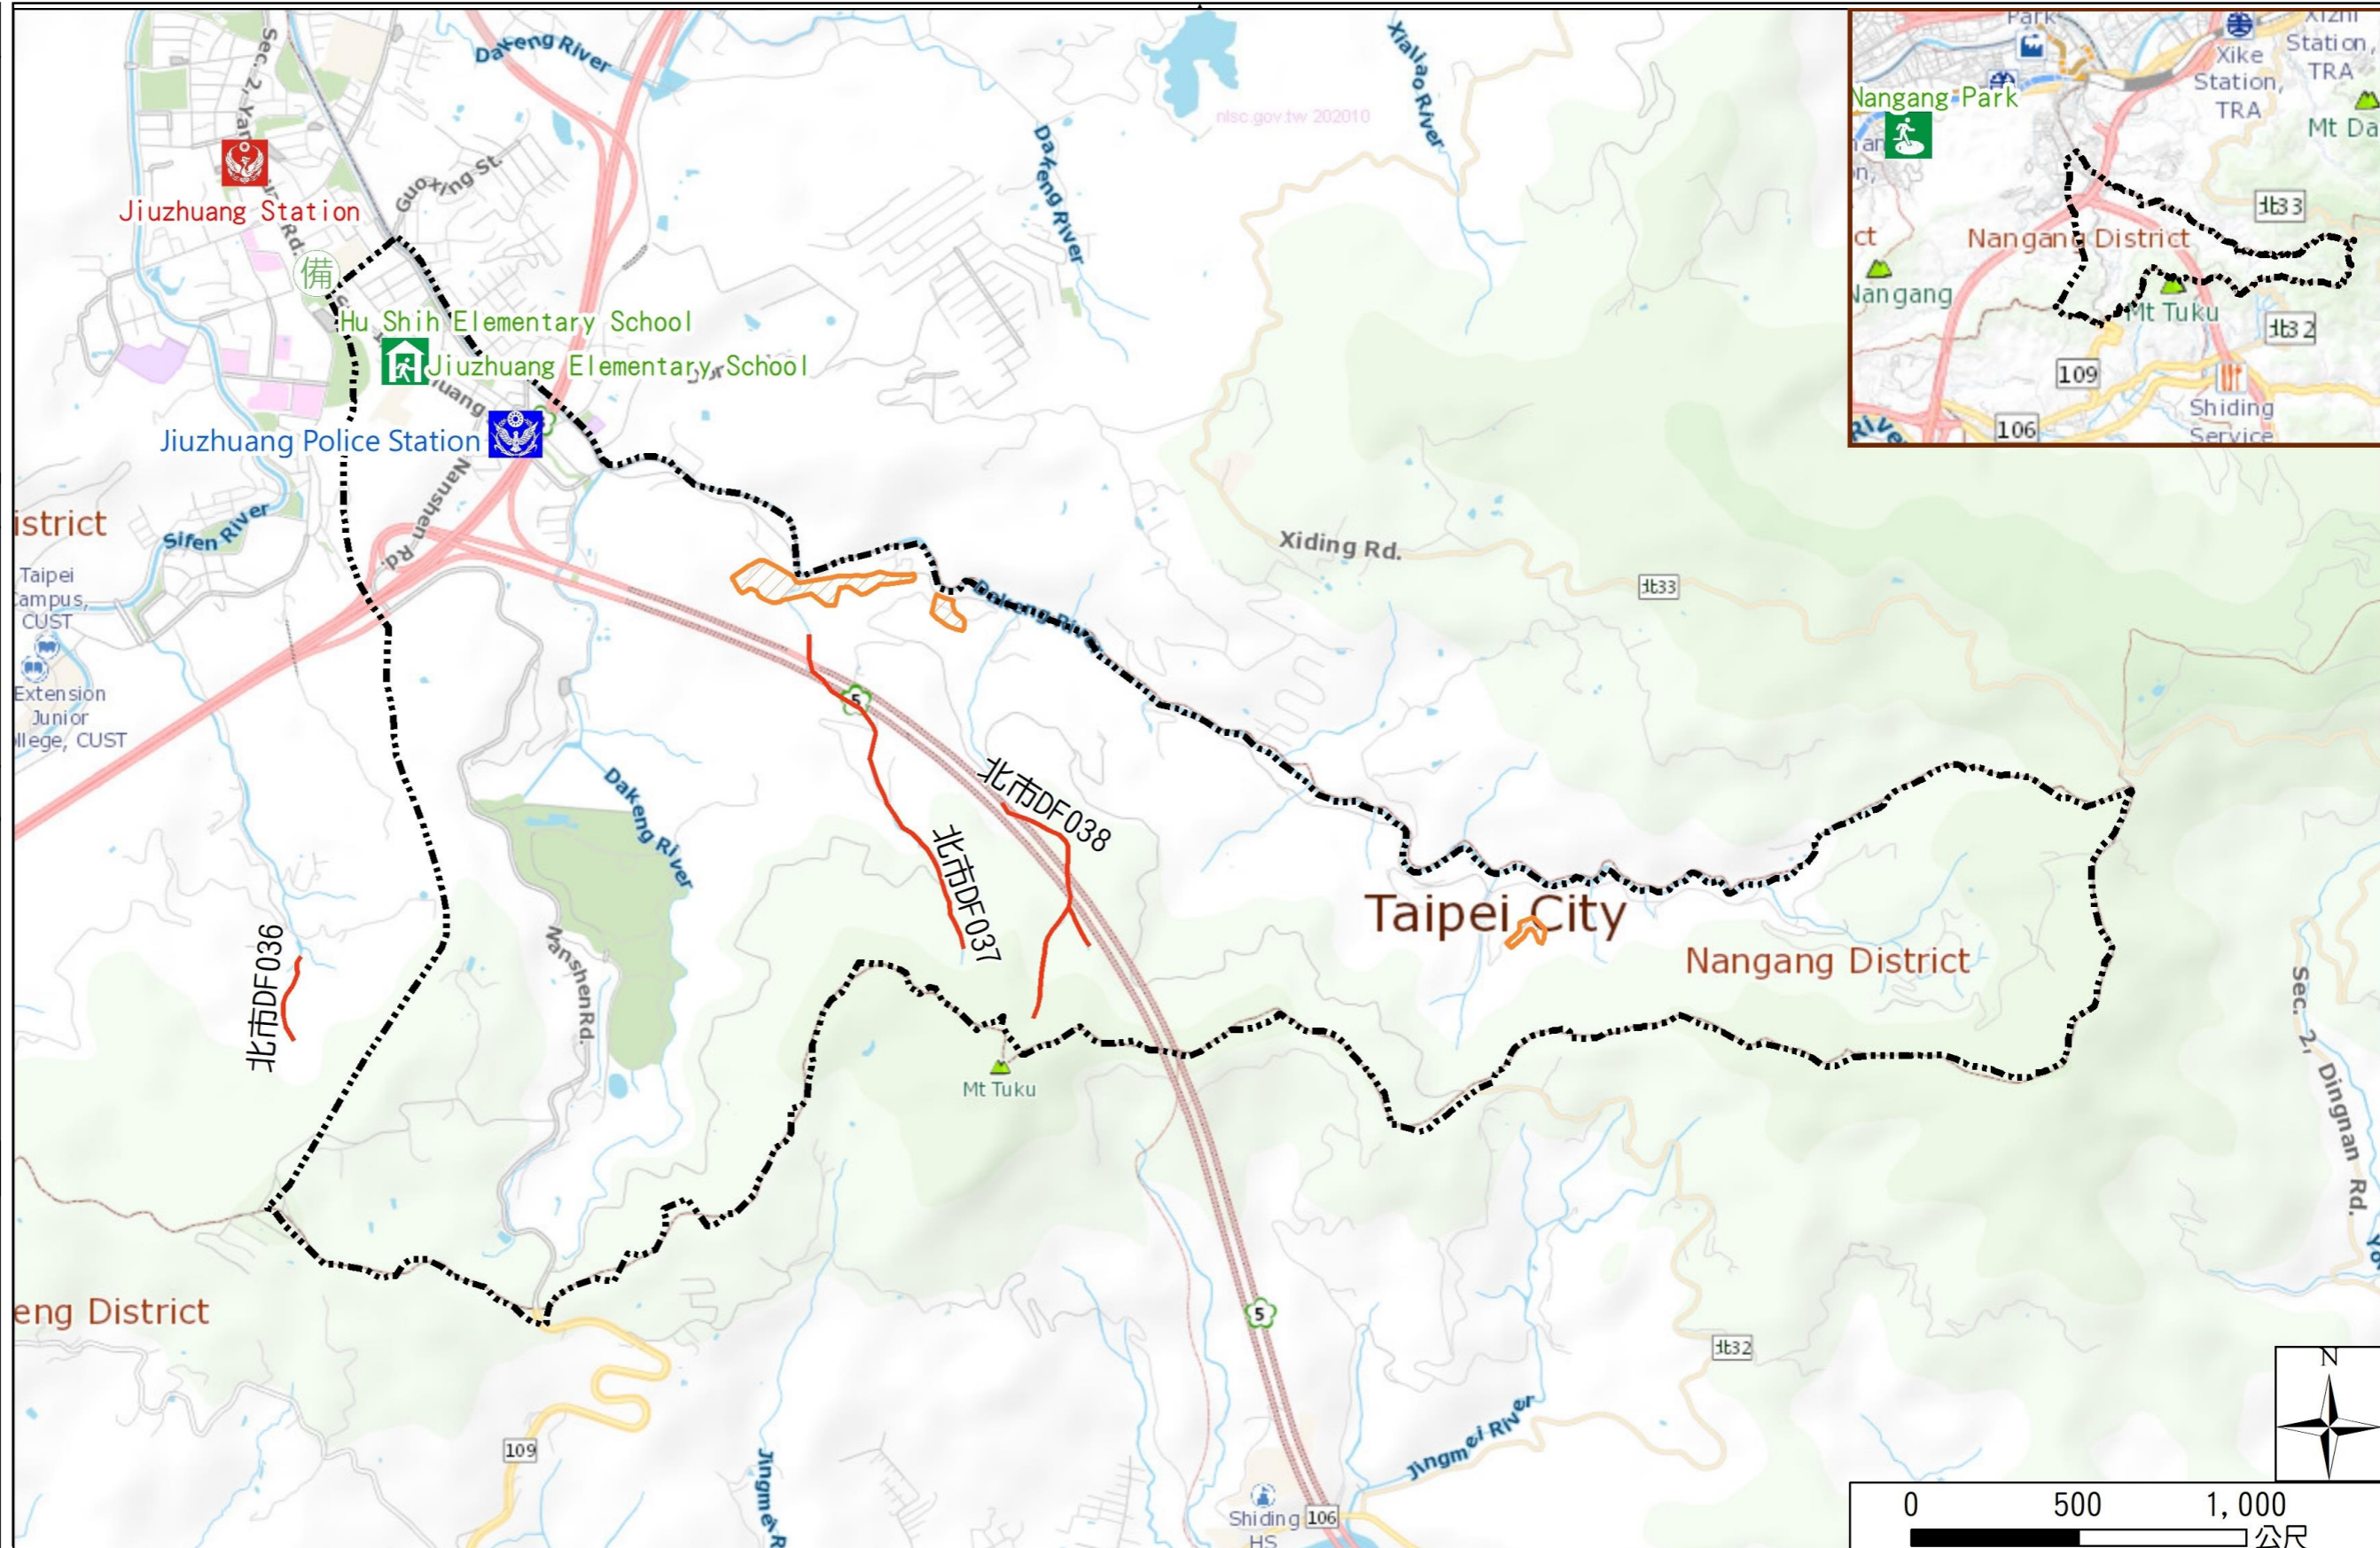

# Jiuzhuang Vil., Nangang Dist., Taipei City Simple Evacuation Map

## Evacuation Shelter

Name	Nangang Park Applicable to earthquake situations
Address	No.170-1, Dongxin St.
Capacity	8655
Contact number	02-27884255
Name	Jiuzhuang Elementary School (School for Priority Shelter) Applicable to debris flow situations
Address	No.100, Sec. 1, Jiuzhuang St.
Capacity	92
Contact number	02-27821418#130
Name	Hu Shih Elementary School
Address	No.1, Sec. 1, Jiuzhuang St.
Capacity	225
Contact number	02-27824949#930
Name	
Address	
Capacity	
Contact number	