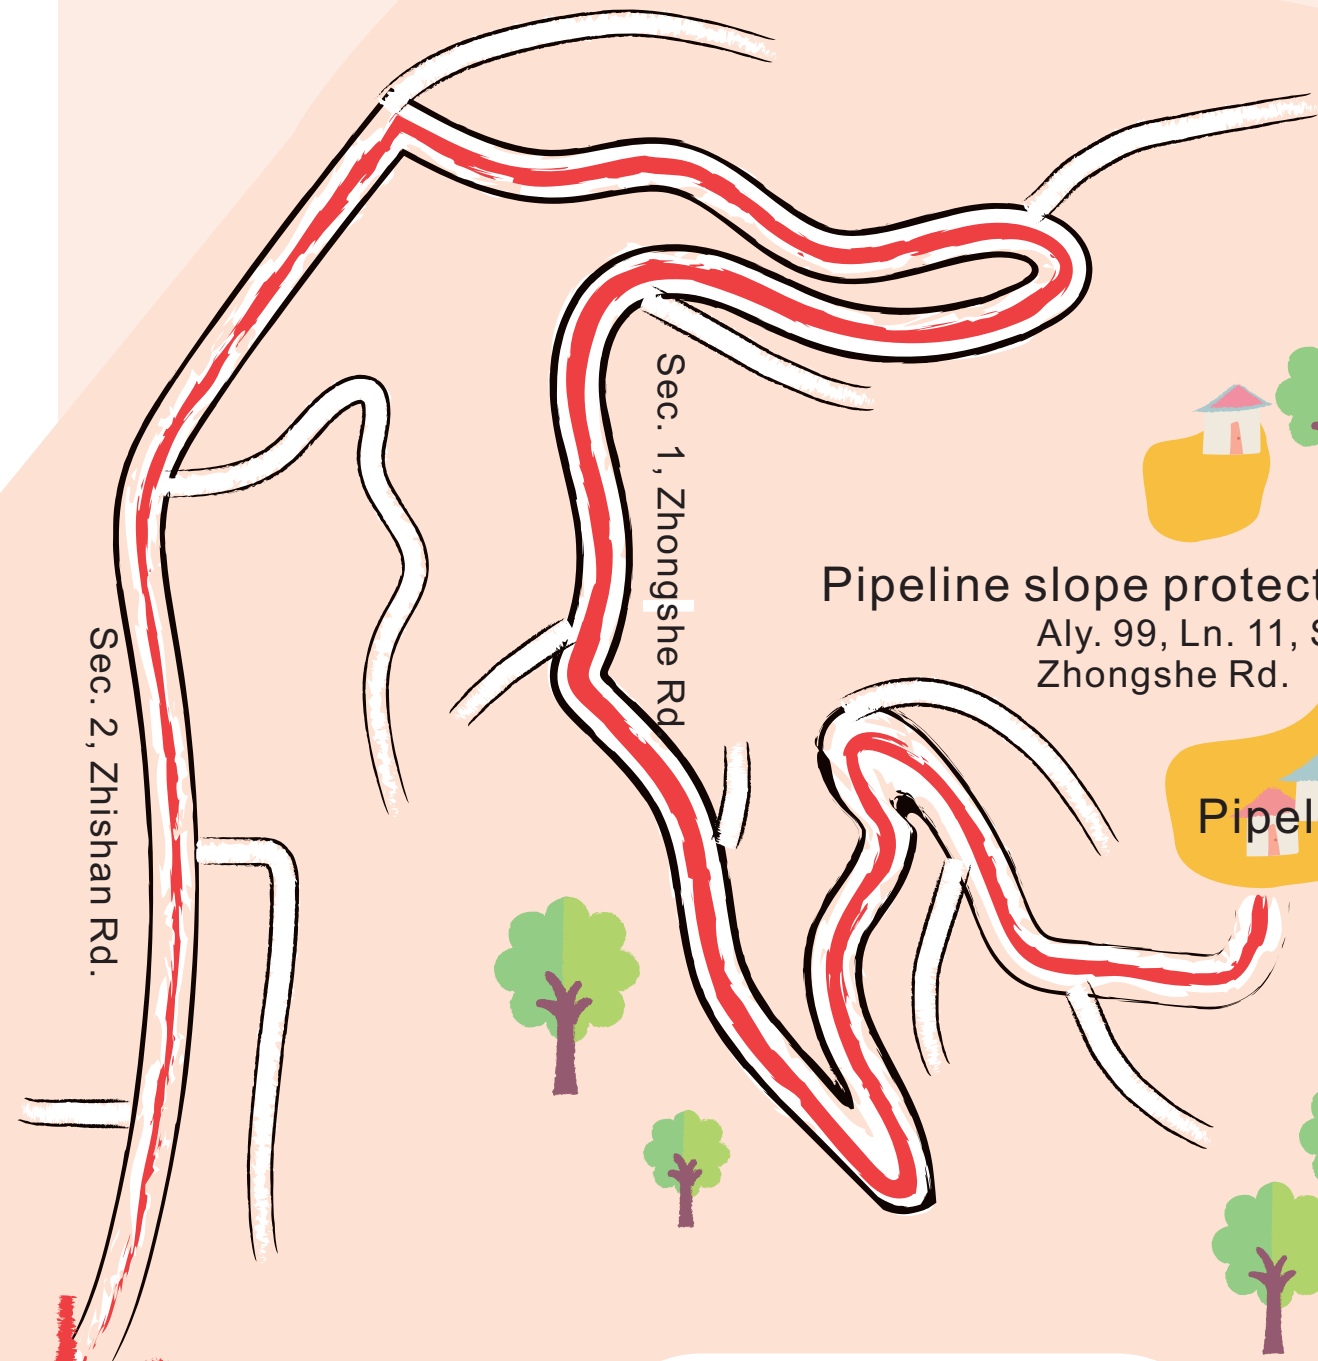

列管邊坡保全住戶
中社路二段35巷一帶

GEO 臺北市政府工務局大地工程處 廣告

注意安全防患未然 請隨時關注更新資訊

請配合市府單位進行疏散

<http://www.geomis.gov.taipei/GEOINFO/NormalPage/DPMMap.aspx>

2022年製

Guishan Vil.

Evacuation route

Pipeline slope protection for residents

Aly. 99, Ln. 11, Sec. 1,
Zhongshe Rd.

Pipeline slope protection for residents

Ln. 35, Sec. 2,
Zhongshe Rd.

Zhishan Junior
High School

Map link

Geotechnical Engineering Office, Public Works Department,
Taipei City Government