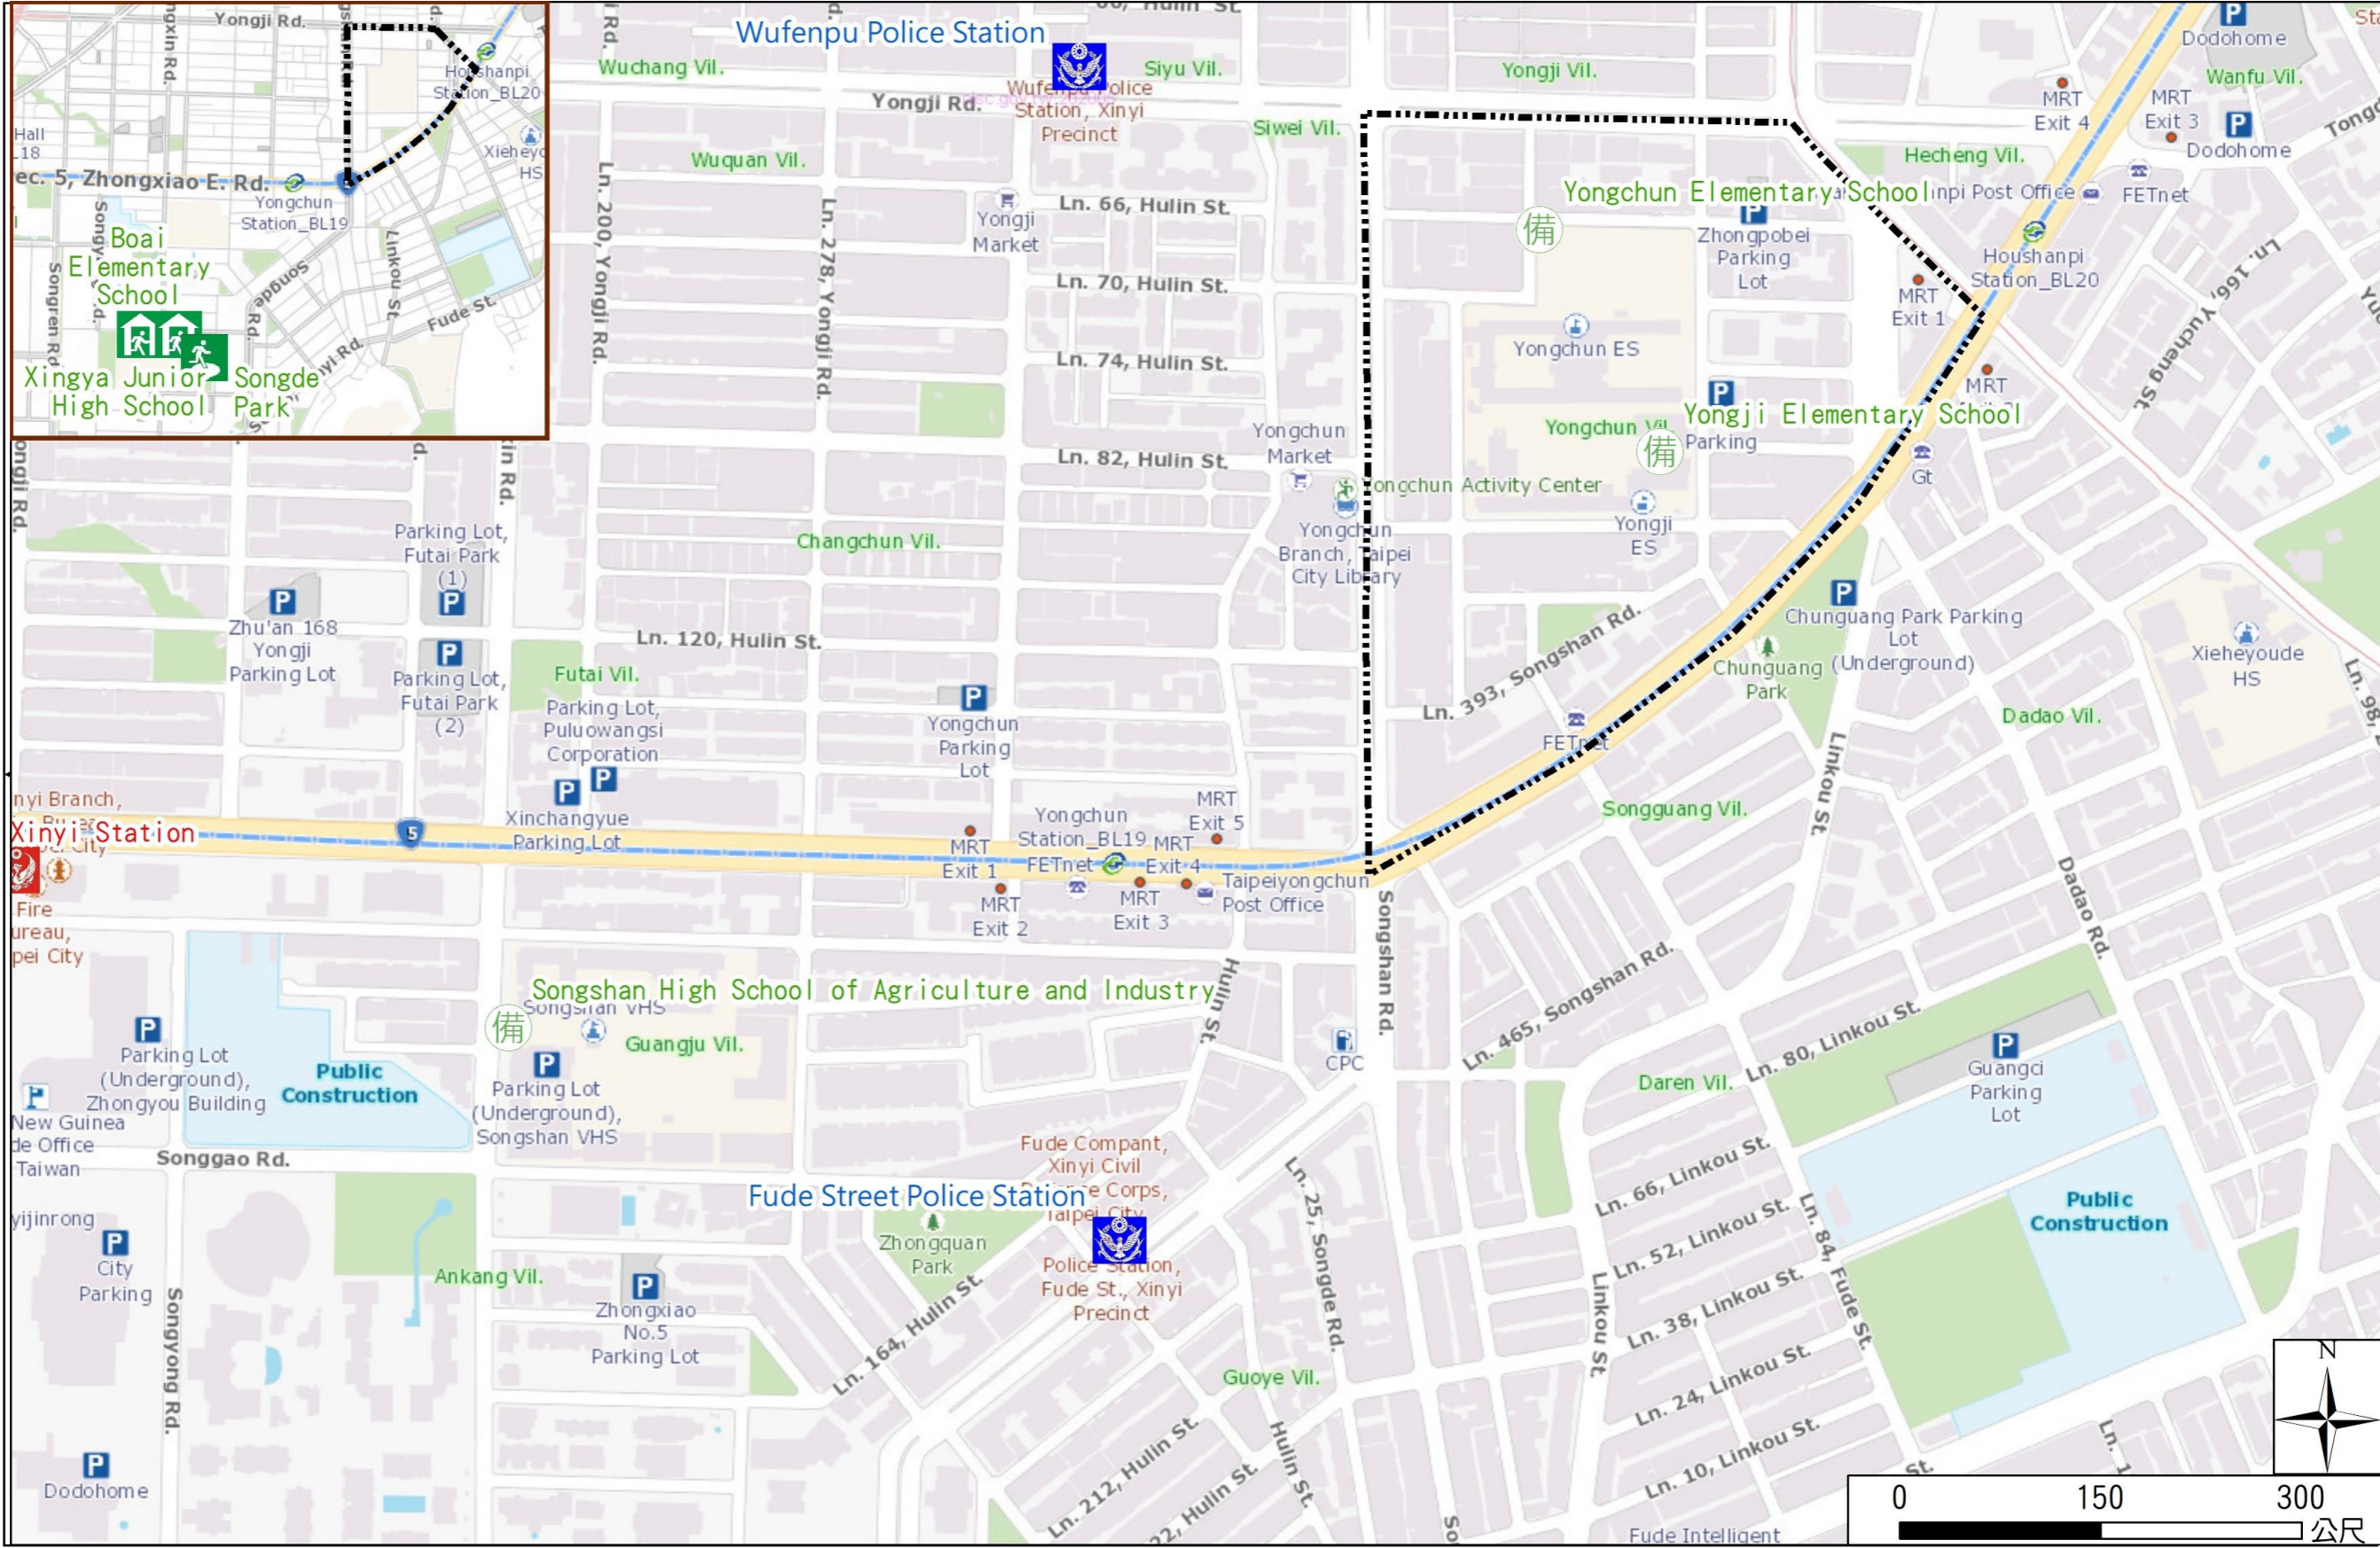

# Yongchun Vil., Xinyi Dist., Taipei City Simple Evacuation Map

## Evacuation Shelter

Name	Songde Park Shelter for Earthquake
Address	Lane 180, Songde Rd.
Capacity	1340
Contact number	02-27884255
Name	Xingya Junior High School (School for Priority Shelter) Shelter for Earthquake
Address	No. 15, Ln. 168, Songde Rd.
Capacity	251
Contact number	02-27232771#500
Name	Yongji Elementary School
Address	No. 5, Ln. 287, Songshan Rd.
Capacity	116
Contact number	02-87858111#700
Name	Yongchun Elementary School
Address	No. 48, Ln. 225, Songshan Rd.
Capacity	115
Contact number	02-27641314#630