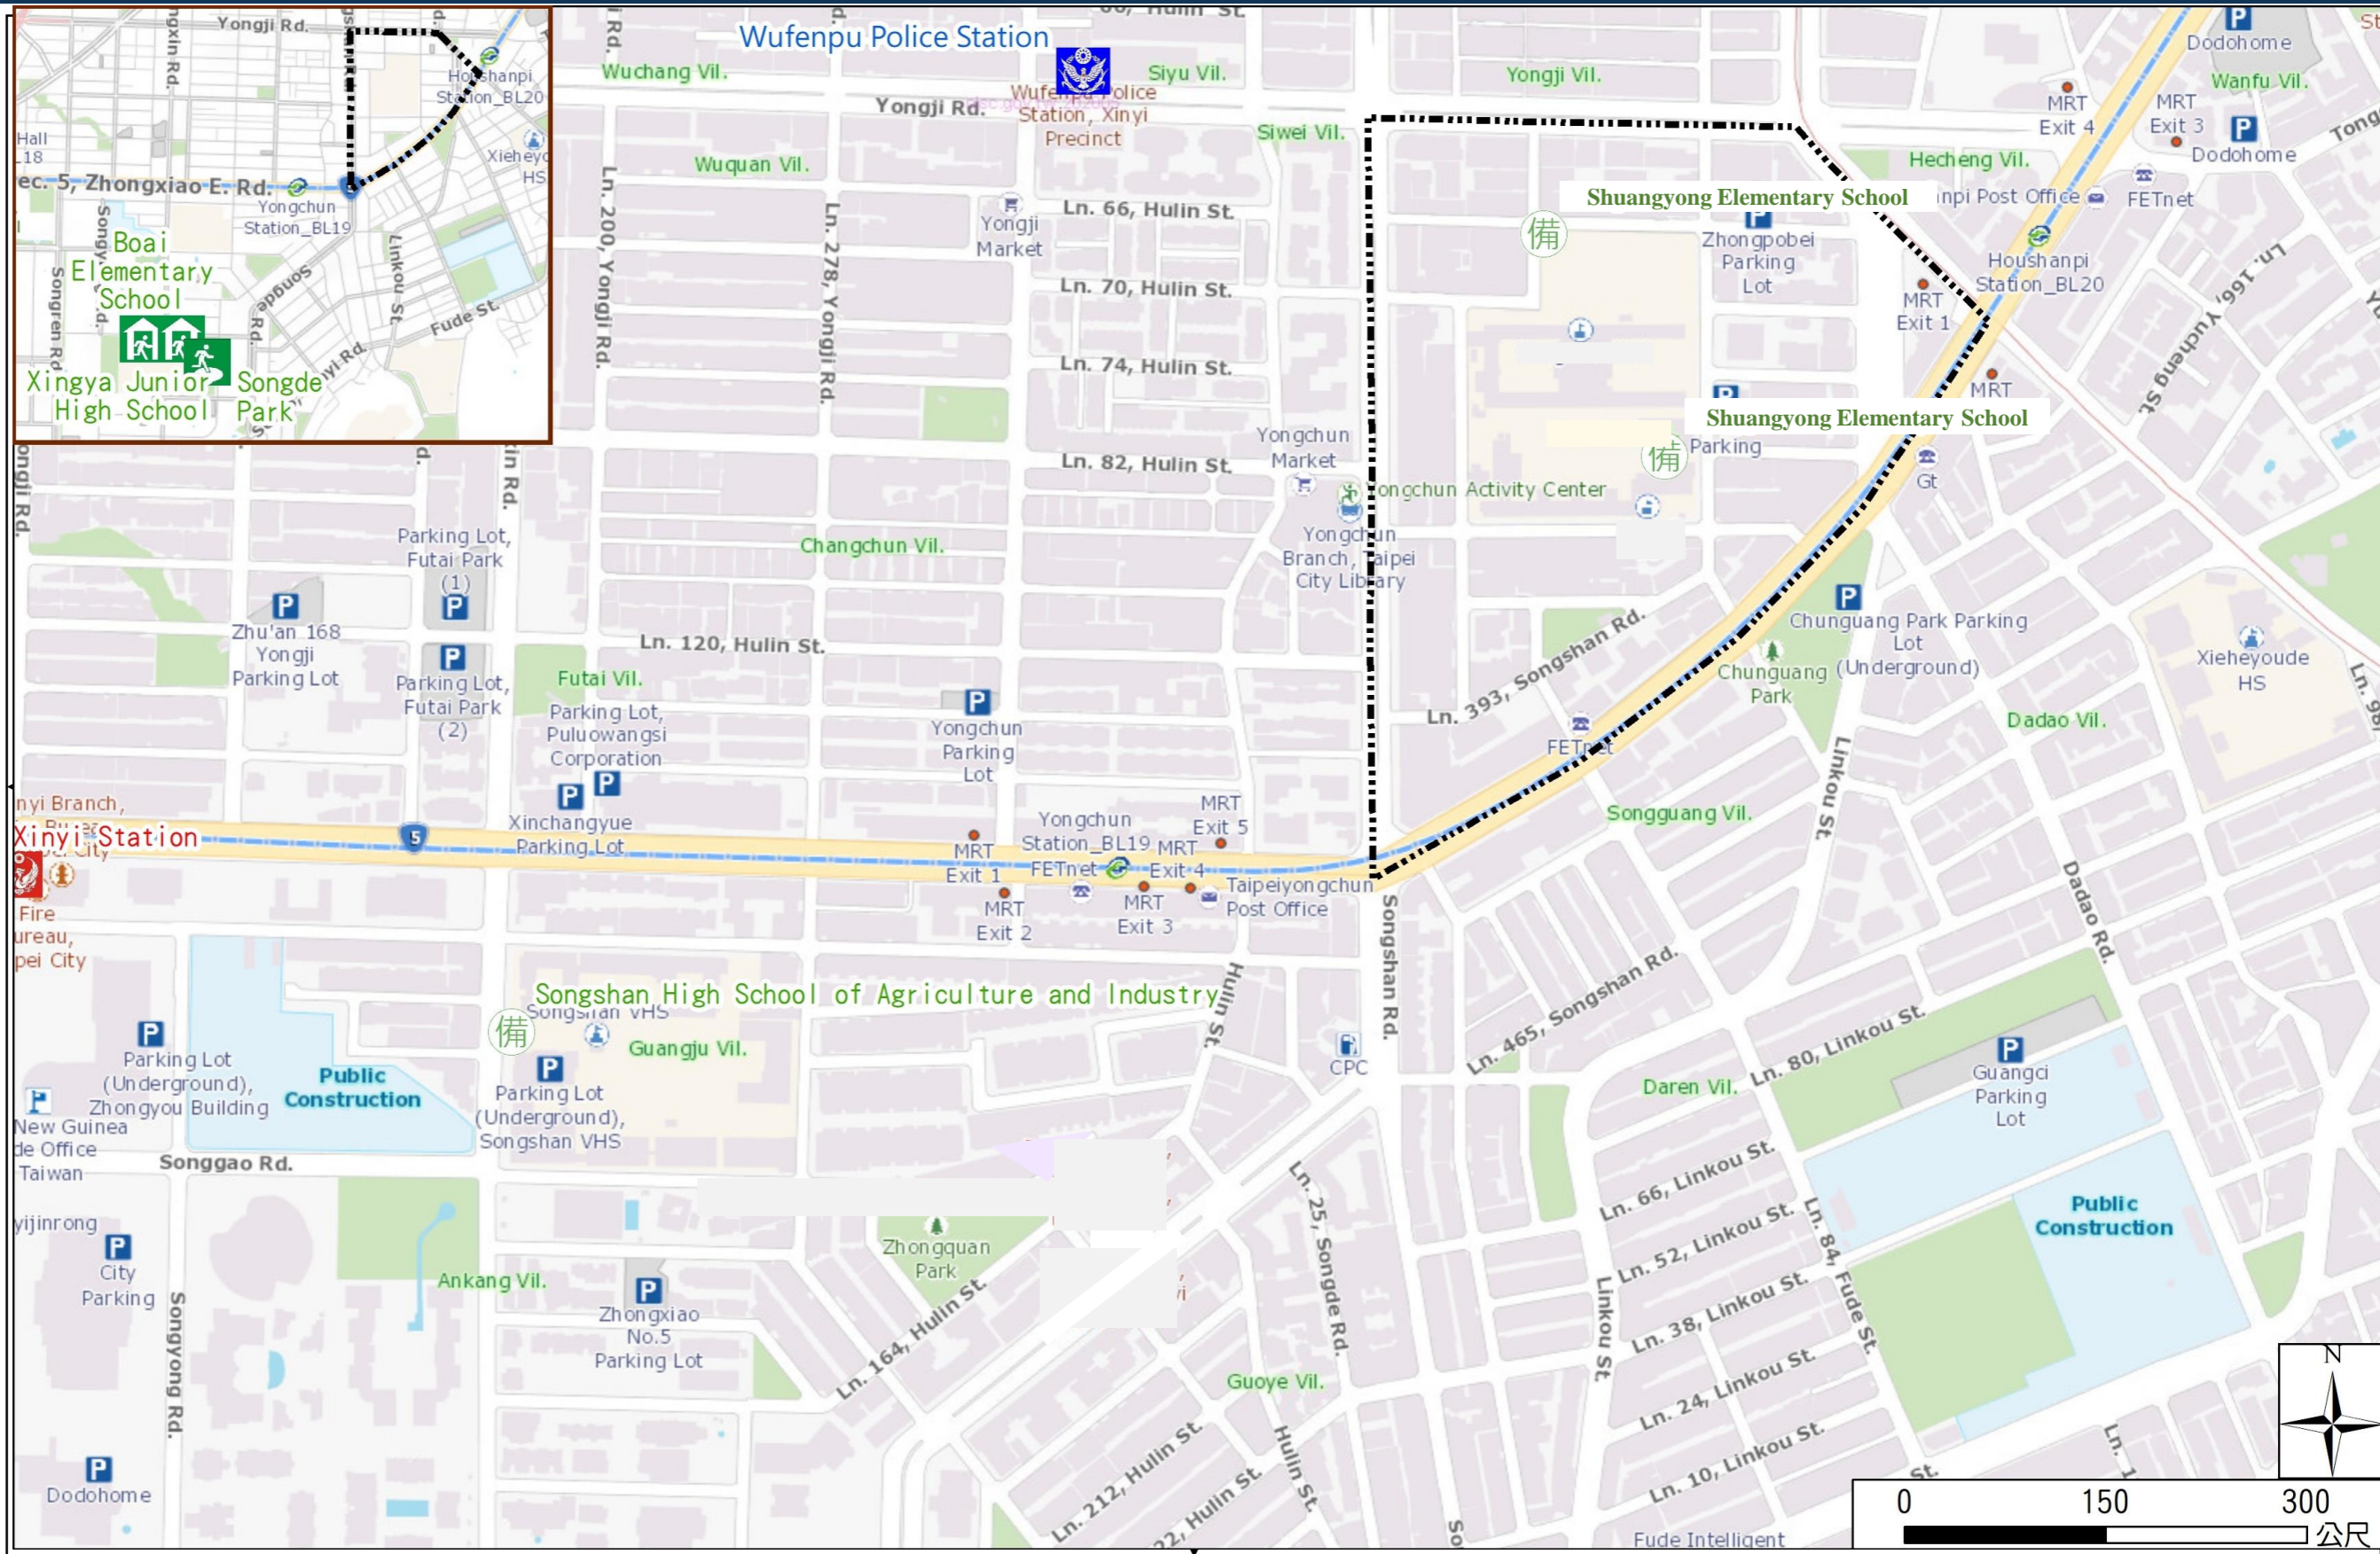

Disaster Prevention Information Website

Taipei City Disaster Prevention Information Website

Evacuation Principle

Flood: Vertical evacuation or preventive evacuation
 Earthquake :

More disaster prevention knowledge :
 Taipei City Disaster Prevention Guide

Evacuation Shelter

Name	Songde Park Shelter for Earthquake
Address	Lane 180, Songde Rd.
Capacity	1340
Contact number	02-27884255
Name	Xingya Junior High School (School for Priority Shelter) Shelter for Earthquake
Address	No. 15, Ln. 168, Songde Rd.
Capacity	251
Contact number	02-27232771#500
Name	Shuangyong Elementary School(South Campus)
Address	No. 5, Ln. 287, Songshan Rd.
Capacity	116
Contact number	02-87858111#700
Name	Shuangyong Elementary School(North Campus)
Address	No. 48, Ln. 225, Songshan Rd.
Capacity	115
Contact number	02-87858111#700