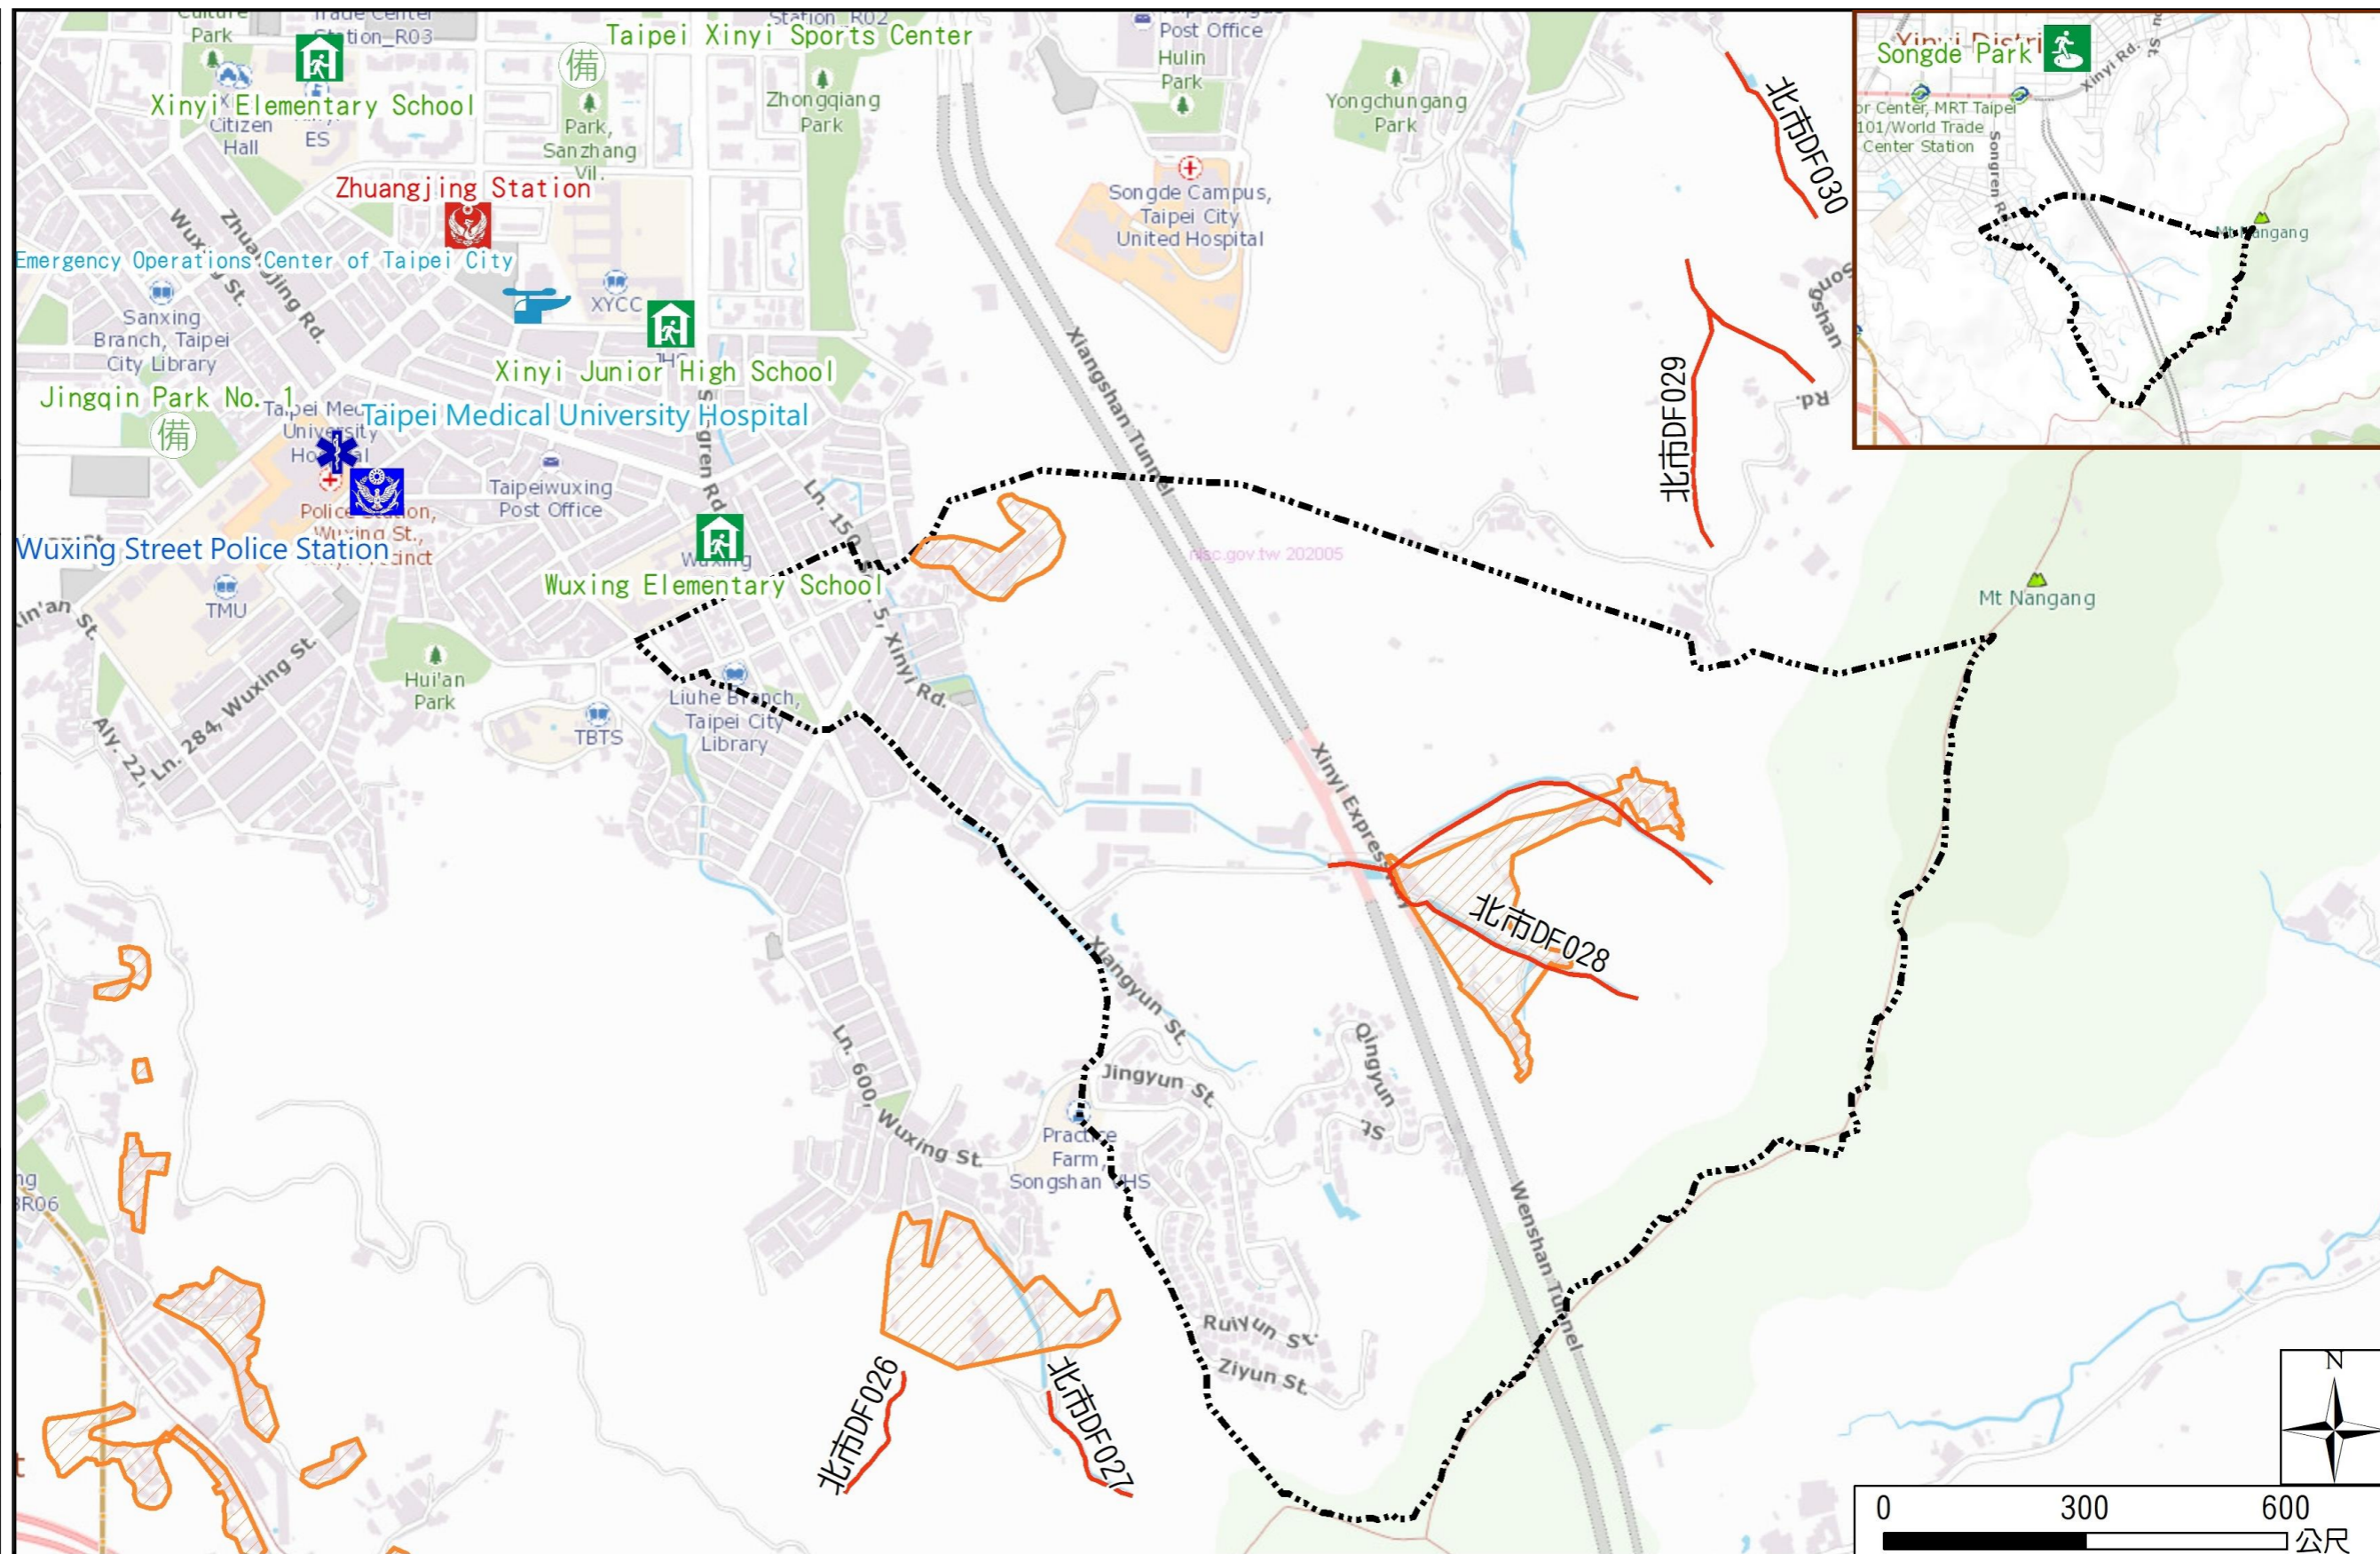

Disaster Prevention Information Website

Taipei City Disaster Prevention Information Website

Evacuation Principle

Flood: Vertical evacuation or preventive evacuation
 Earthquake :

More disaster prevention knowledge :
 Taipei City Disaster Prevention Guide

Evacuation Shelter

Name	Songde Park Shelter for Earthquake
Address	Lane 180, Songde Rd.
Capacity	1340
Contact number	02-27884255
Name	Wu Xing Elementary school (School for Priority Shelter) Shelter for Debris Flow
Address	No. 226, Songren Rd.
Capacity	141
Contact number	02-27200226#50
Name	Xinyi Junior High School (School for Priority Shelter) Shelter for Flood
Address	No. 1, Ln. 158, Songren Rd.
Capacity	361
Contact number	02-27236771#511
Name	Taipei Xinyi Sports Center
Address	No. 100, Songqin St.
Capacity	200
Contact number	02-87861911#211

Legend 圖例	里界 Village Boundary	避難收容處所 Evacuation Shelter	防救災單位 Disaster Rescue Resources	重要地標 Landmark
	里界 Village Boundary	 室內避難收容處所(優先安置學校) Indoor Evacuation Shelter (School for Priority Shelter)	 警察單位 Police Department	 重要地標 Landmark
	山坡地老舊聚落 Hillside Communities	 室外避難收容處所(防災公園) Outdoor Evacuation Shelter (Disaster Prevention Park)	 消防單位 Fire Department	
	土石流潛勢溪流 Potential Debris Flow Hazard Torrent	 避難收容處所(備用) Evacuation Shelter (Backup)	 急救責任醫院 Designated Hospital (Emergency Medical Treatment)	
			 直升機起降場 Helipad	