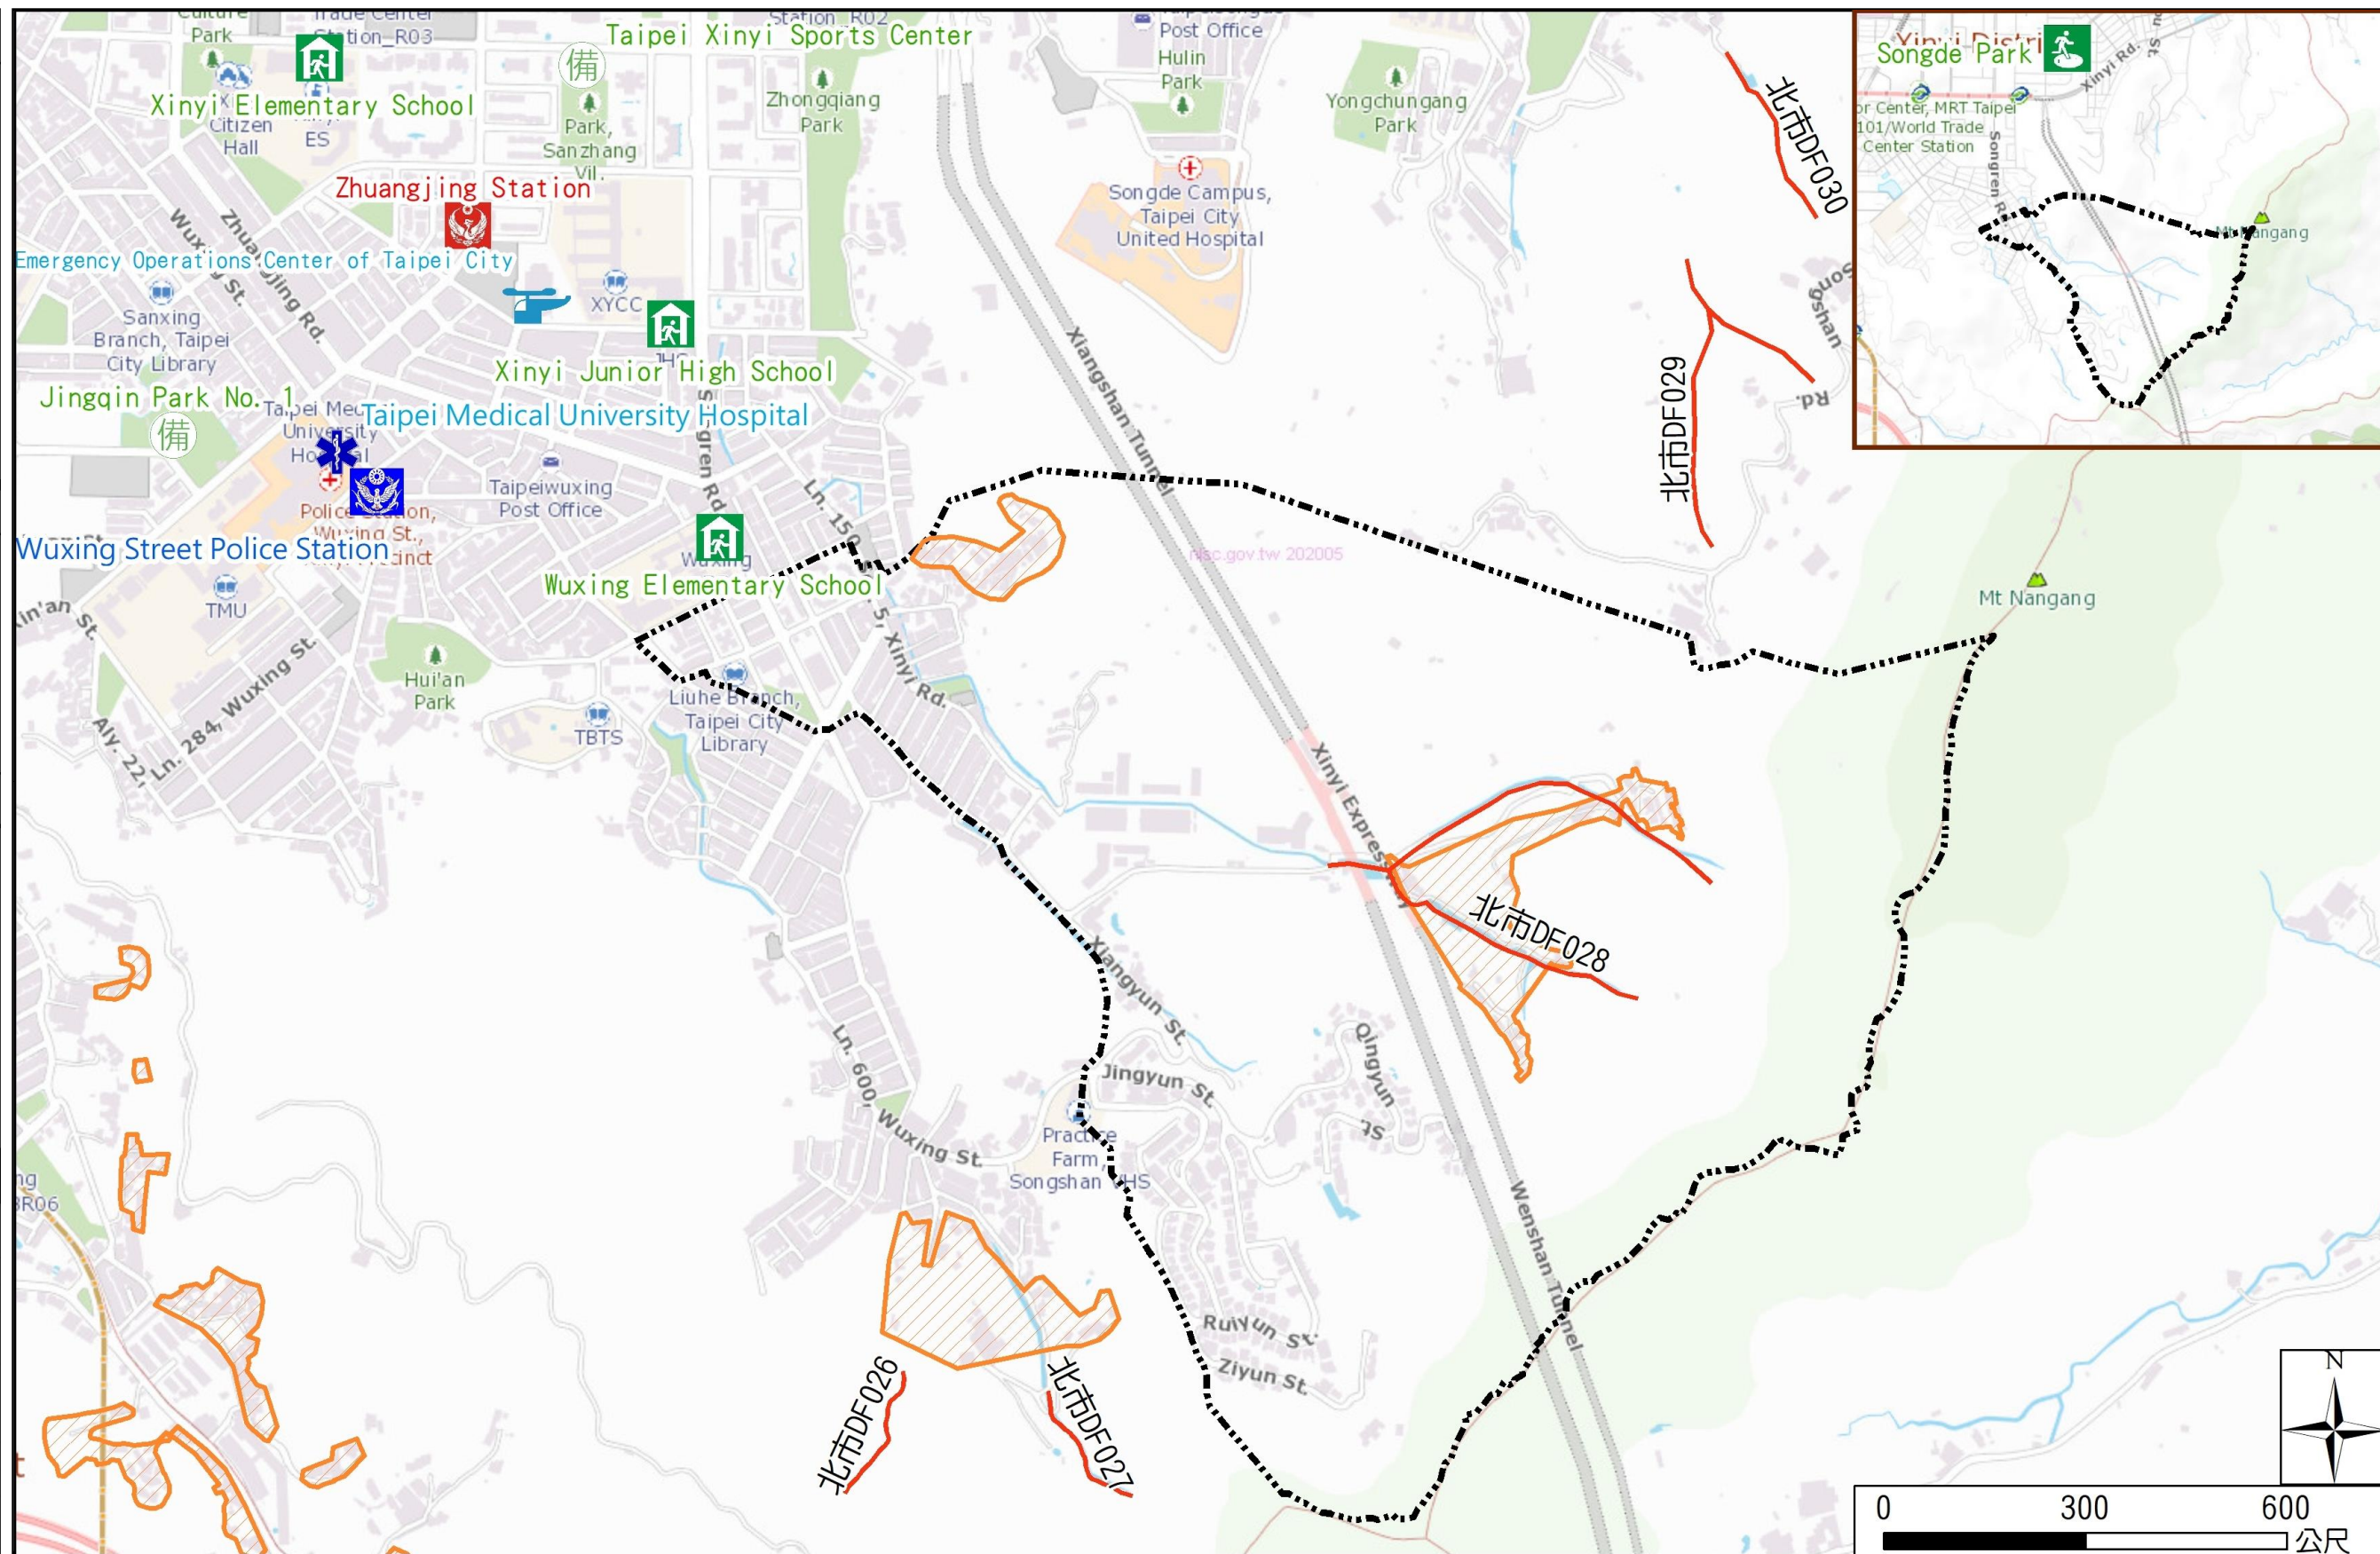

Disaster Prevention Information Website

Taipei City Disaster Prevention Information Website

Evacuation Principle

Flood: Vertical evacuation or preventive evacuation
 Earthquake :

More disaster prevention knowledge :
 Taipei City Disaster Prevention Guide

Evacuation Shelter

Name	Songde Park Shelter for Earthquake
Address	Lane 180, Songde Rd.
Capacity	1340
Contact number	02-27884255
Name	Wu Xing Elementary school (School for Priority Shelter) Shelter for Debris Flow
Address	No. 226, Songren Rd.
Capacity	141
Contact number	02-27200226#50
Name	Xinyi Junior High School (School for Priority Shelter) Shelter for Flood
Address	No. 1, Ln. 158, Songren Rd.
Capacity	361
Contact number	02-27236771#511
Name	Taipei Xinyi Sports Center
Address	No. 100, Songqin St.
Capacity	200
Contact number	02-87861911#211

Legend 圖例

里界 Village Boundary	避難收容處所 Evacuation Shelter	防救災單位 Disaster Rescue Resources	重要地標 Landmark
里界 Village Boundary 山坡地老舊聚落 Hillside Communities 土石流潛勢溪流 Potential Debris Flow Hazard Torrent	室內避難收容處所(優先安置學校) Indoor Evacuation Shelter (School for Priority Shelter) 室外避難收容處所(防災公園) Outdoor Evacuation Shelter (Disaster Prevention Park) 避難收容處所(備用) Evacuation Shelter (Backup)	警察單位 Police Department 消防單位 Fire Department 急救責任醫院 Designated Hospital (Emergency Medical Treatment) 直升機起降場 Helipad	重要地標 Landmark