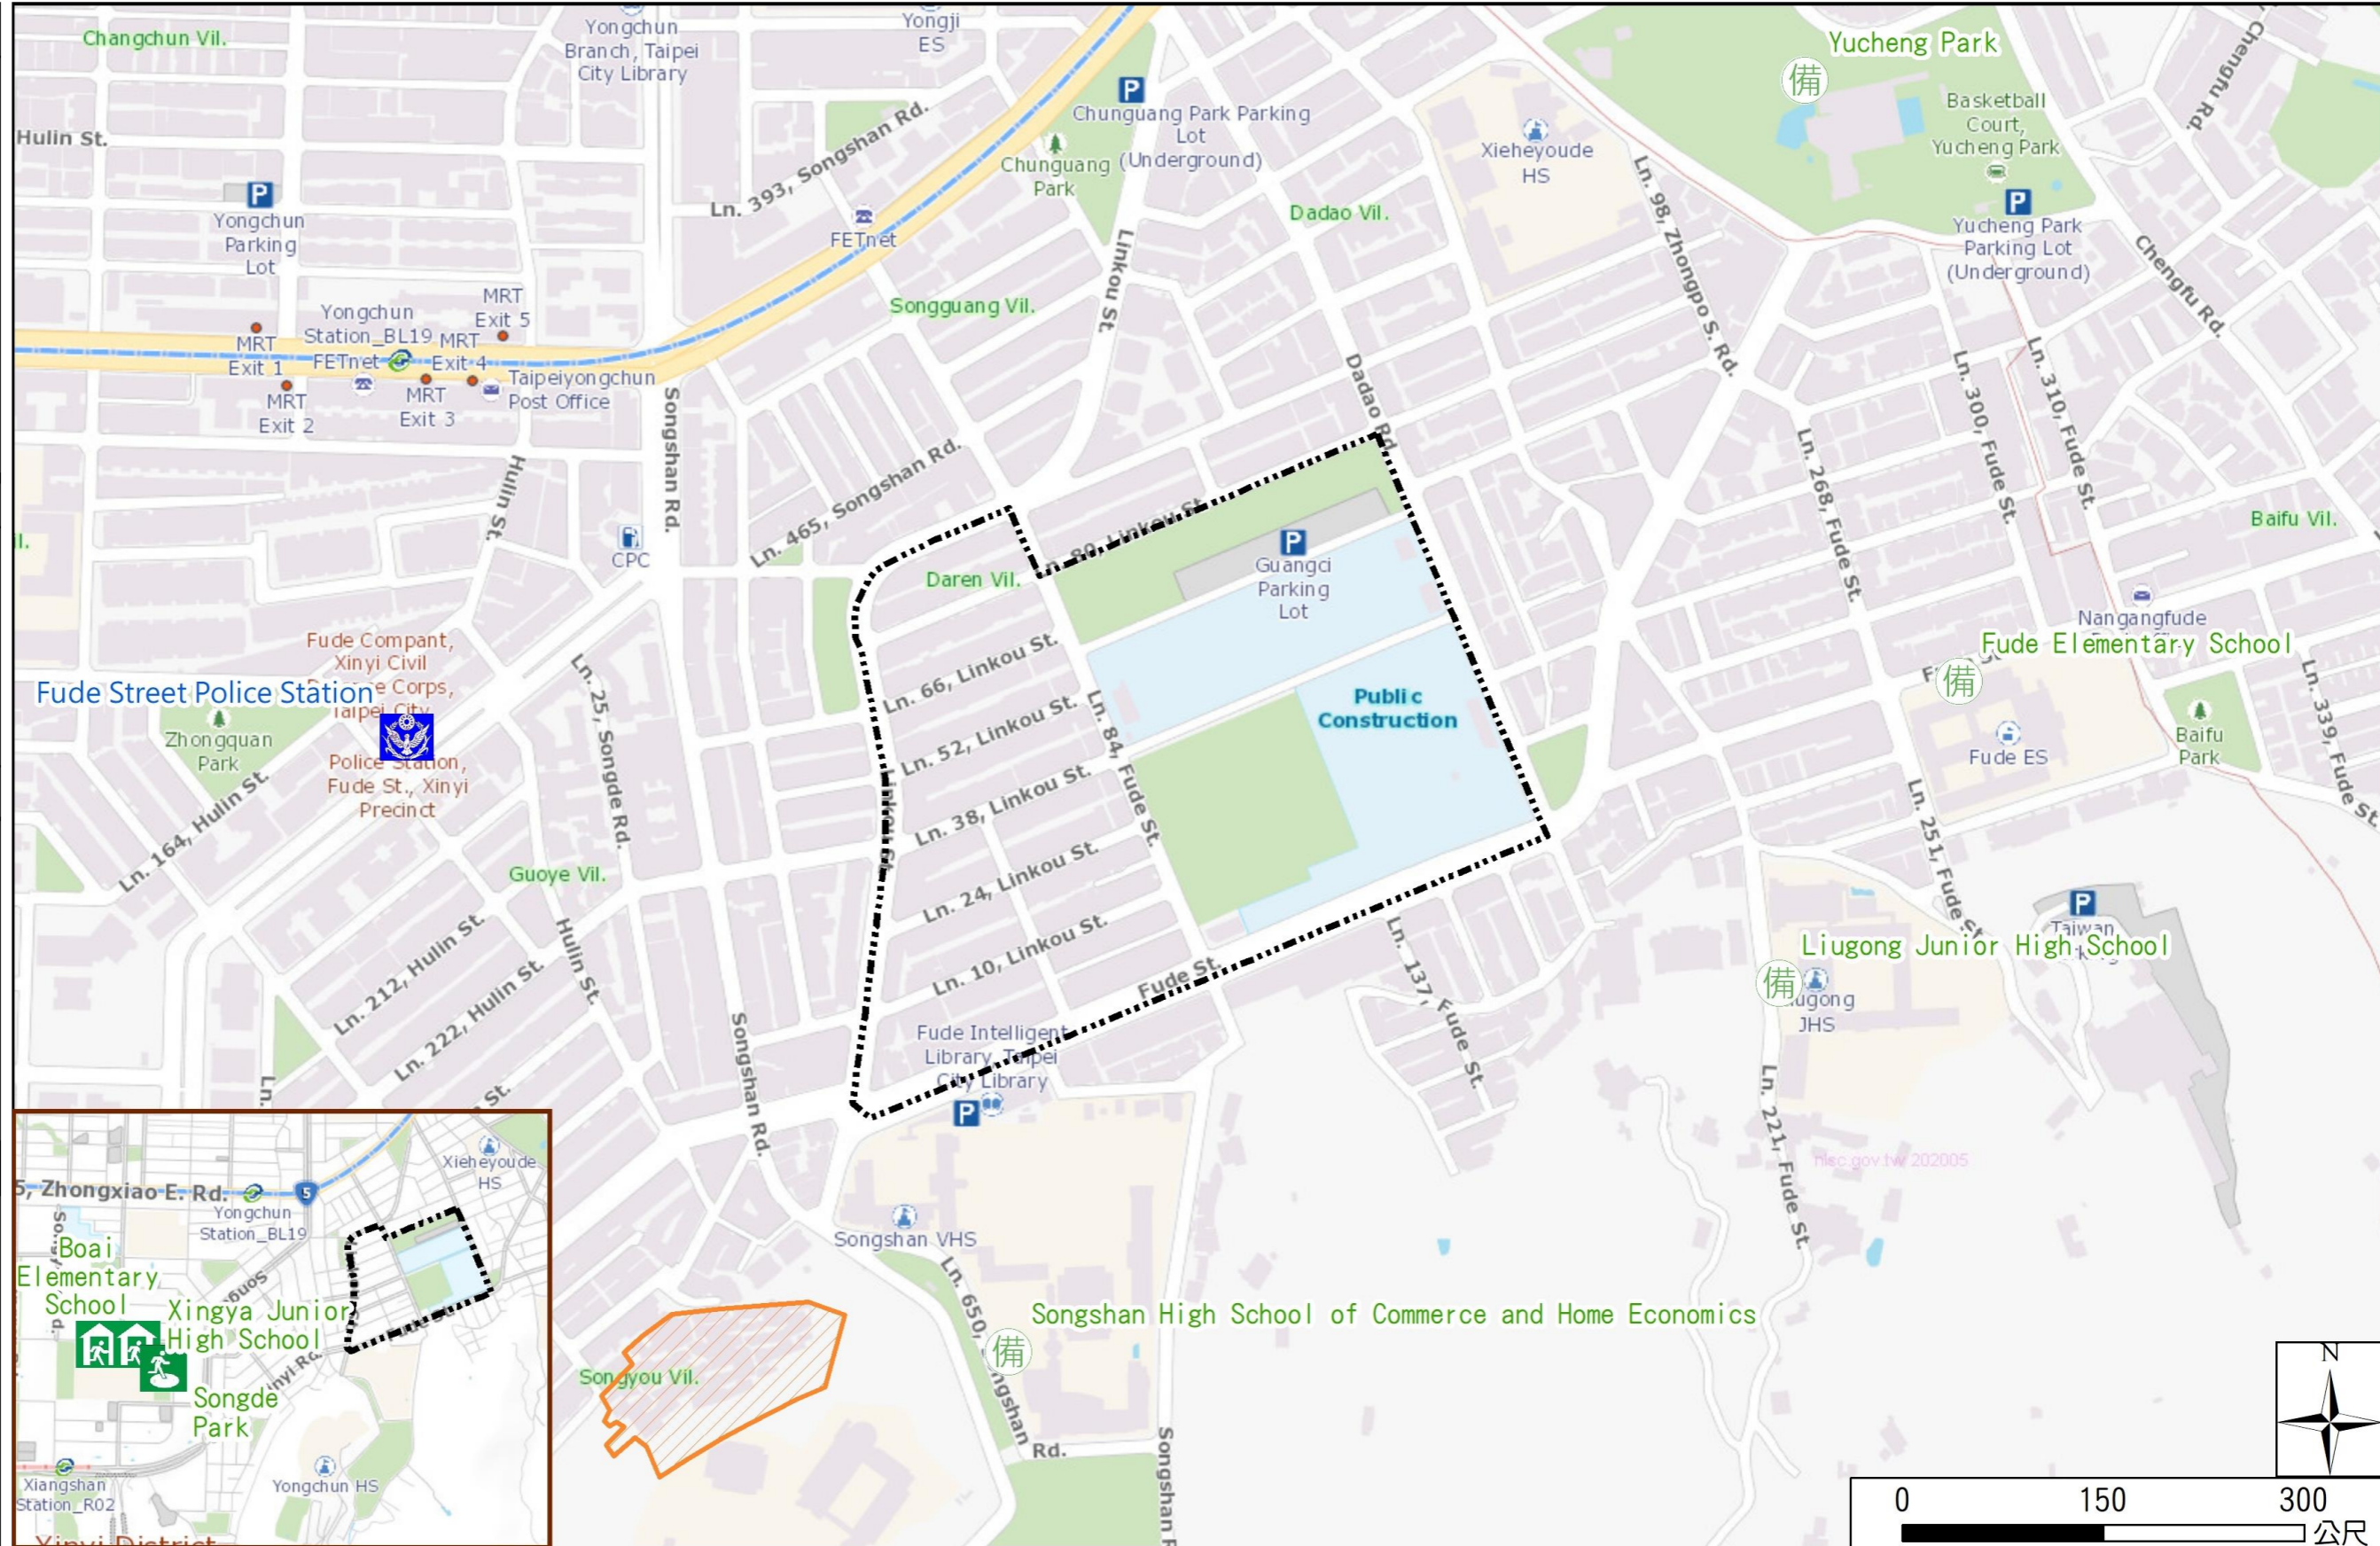

## Evacuation Shelter

Name	Songde Park Shelter for Earthquake
Address	Lane 180, Songde Rd.
Capacity	1340
Contact number	02-27884255
Name	Xingya Junior High School (School for Priority Shelter) Shelter for Earthquake
Address	No. 15, Ln. 168, Songde Rd.
Capacity	251
Contact number	02-27232771#500
Name	Songshan High School of Commerce and Home Economics
Address	No. 655, Songshan Rd.
Capacity	116
Contact number	02-27261118#410
Name	Liugong Junior High School
Address	No. 15, Ln. 221, Fude St.
Capacity	30
Contact number	02-27261481#400