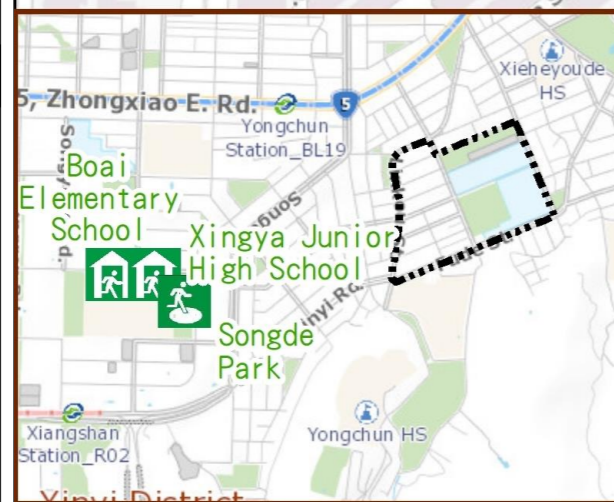

# Daren Vil., Xinyi Dist., Taipei City Simple Evacuation Map

## Evacuation Shelter

Name	Songde Park Shelter for Earthquake
Address	Lane 180, Songde Rd.
Capacity	1340
Contact number	02-27884255
Name	Xingya Junior High School (School for Priority Shelter) Shelter for Earthquake
Address	No. 15, Ln. 168, Songde Rd.
Capacity	251
Contact number	02-27232771#500
Name	Songshan High School of Commerce and Home Economics
Address	No. 655, Songshan Rd.
Capacity	116
Contact number	02-27261118#410
Name	Liugong Junior High School
Address	No. 15, Ln. 221, Fude St.
Capacity	30
Contact number	02-27261481#400