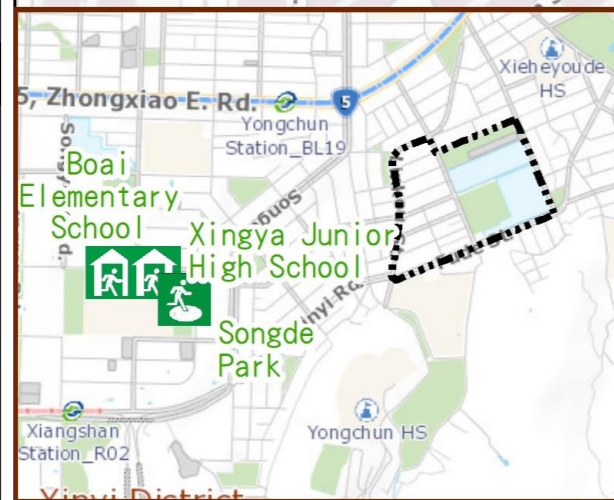

# Daren Vil., Xinyi Dist., Taipei City Evacuation Map

## Evacuation Shelter

Name	Songde Park Shelter for Earthquake
Address	Lane 180, Songde Rd.
Capacity	1340
Contact number	02-27884255
Name	Xingya Junior High School (School for Priority Shelter) Shelter for Earthquake
Address	No. 15, Ln. 168, Songde Rd.
Capacity	251
Contact number	02-27232771#500
Name	Songshan High School of Commerce and Home Economics
Address	No. 655, Songshan Rd.
Capacity	116
Contact number	02-27261118#410
Name	Liugong Junior High School
Address	No. 15, Ln. 221, Fude St.
Capacity	30
Contact number	02-27261481#400