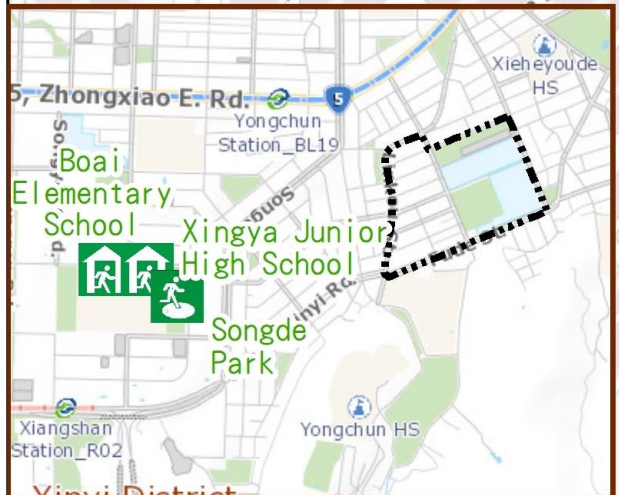

Evacuation Shelter

Name	Songde Park Shelter for Earthquake
Address	Lane 180, Songde Rd.
Capacity	1340
Contact number	02-27884255
Name	Xingya Junior High School (School for Priority Shelter) Shelter for Earthquake
Address	No. 15, Ln. 168, Songde Rd.
Capacity	251
Contact number	02-27232771#500
Name	Songshan High School of Commerce and Home Economics
Address	No. 655, Songshan Rd.
Capacity	116
Contact number	02-27261118#410
Name	Liugong Junior High School
Address	No. 15, Ln. 221, Fude St.
Capacity	30
Contact number	02-27261481#400