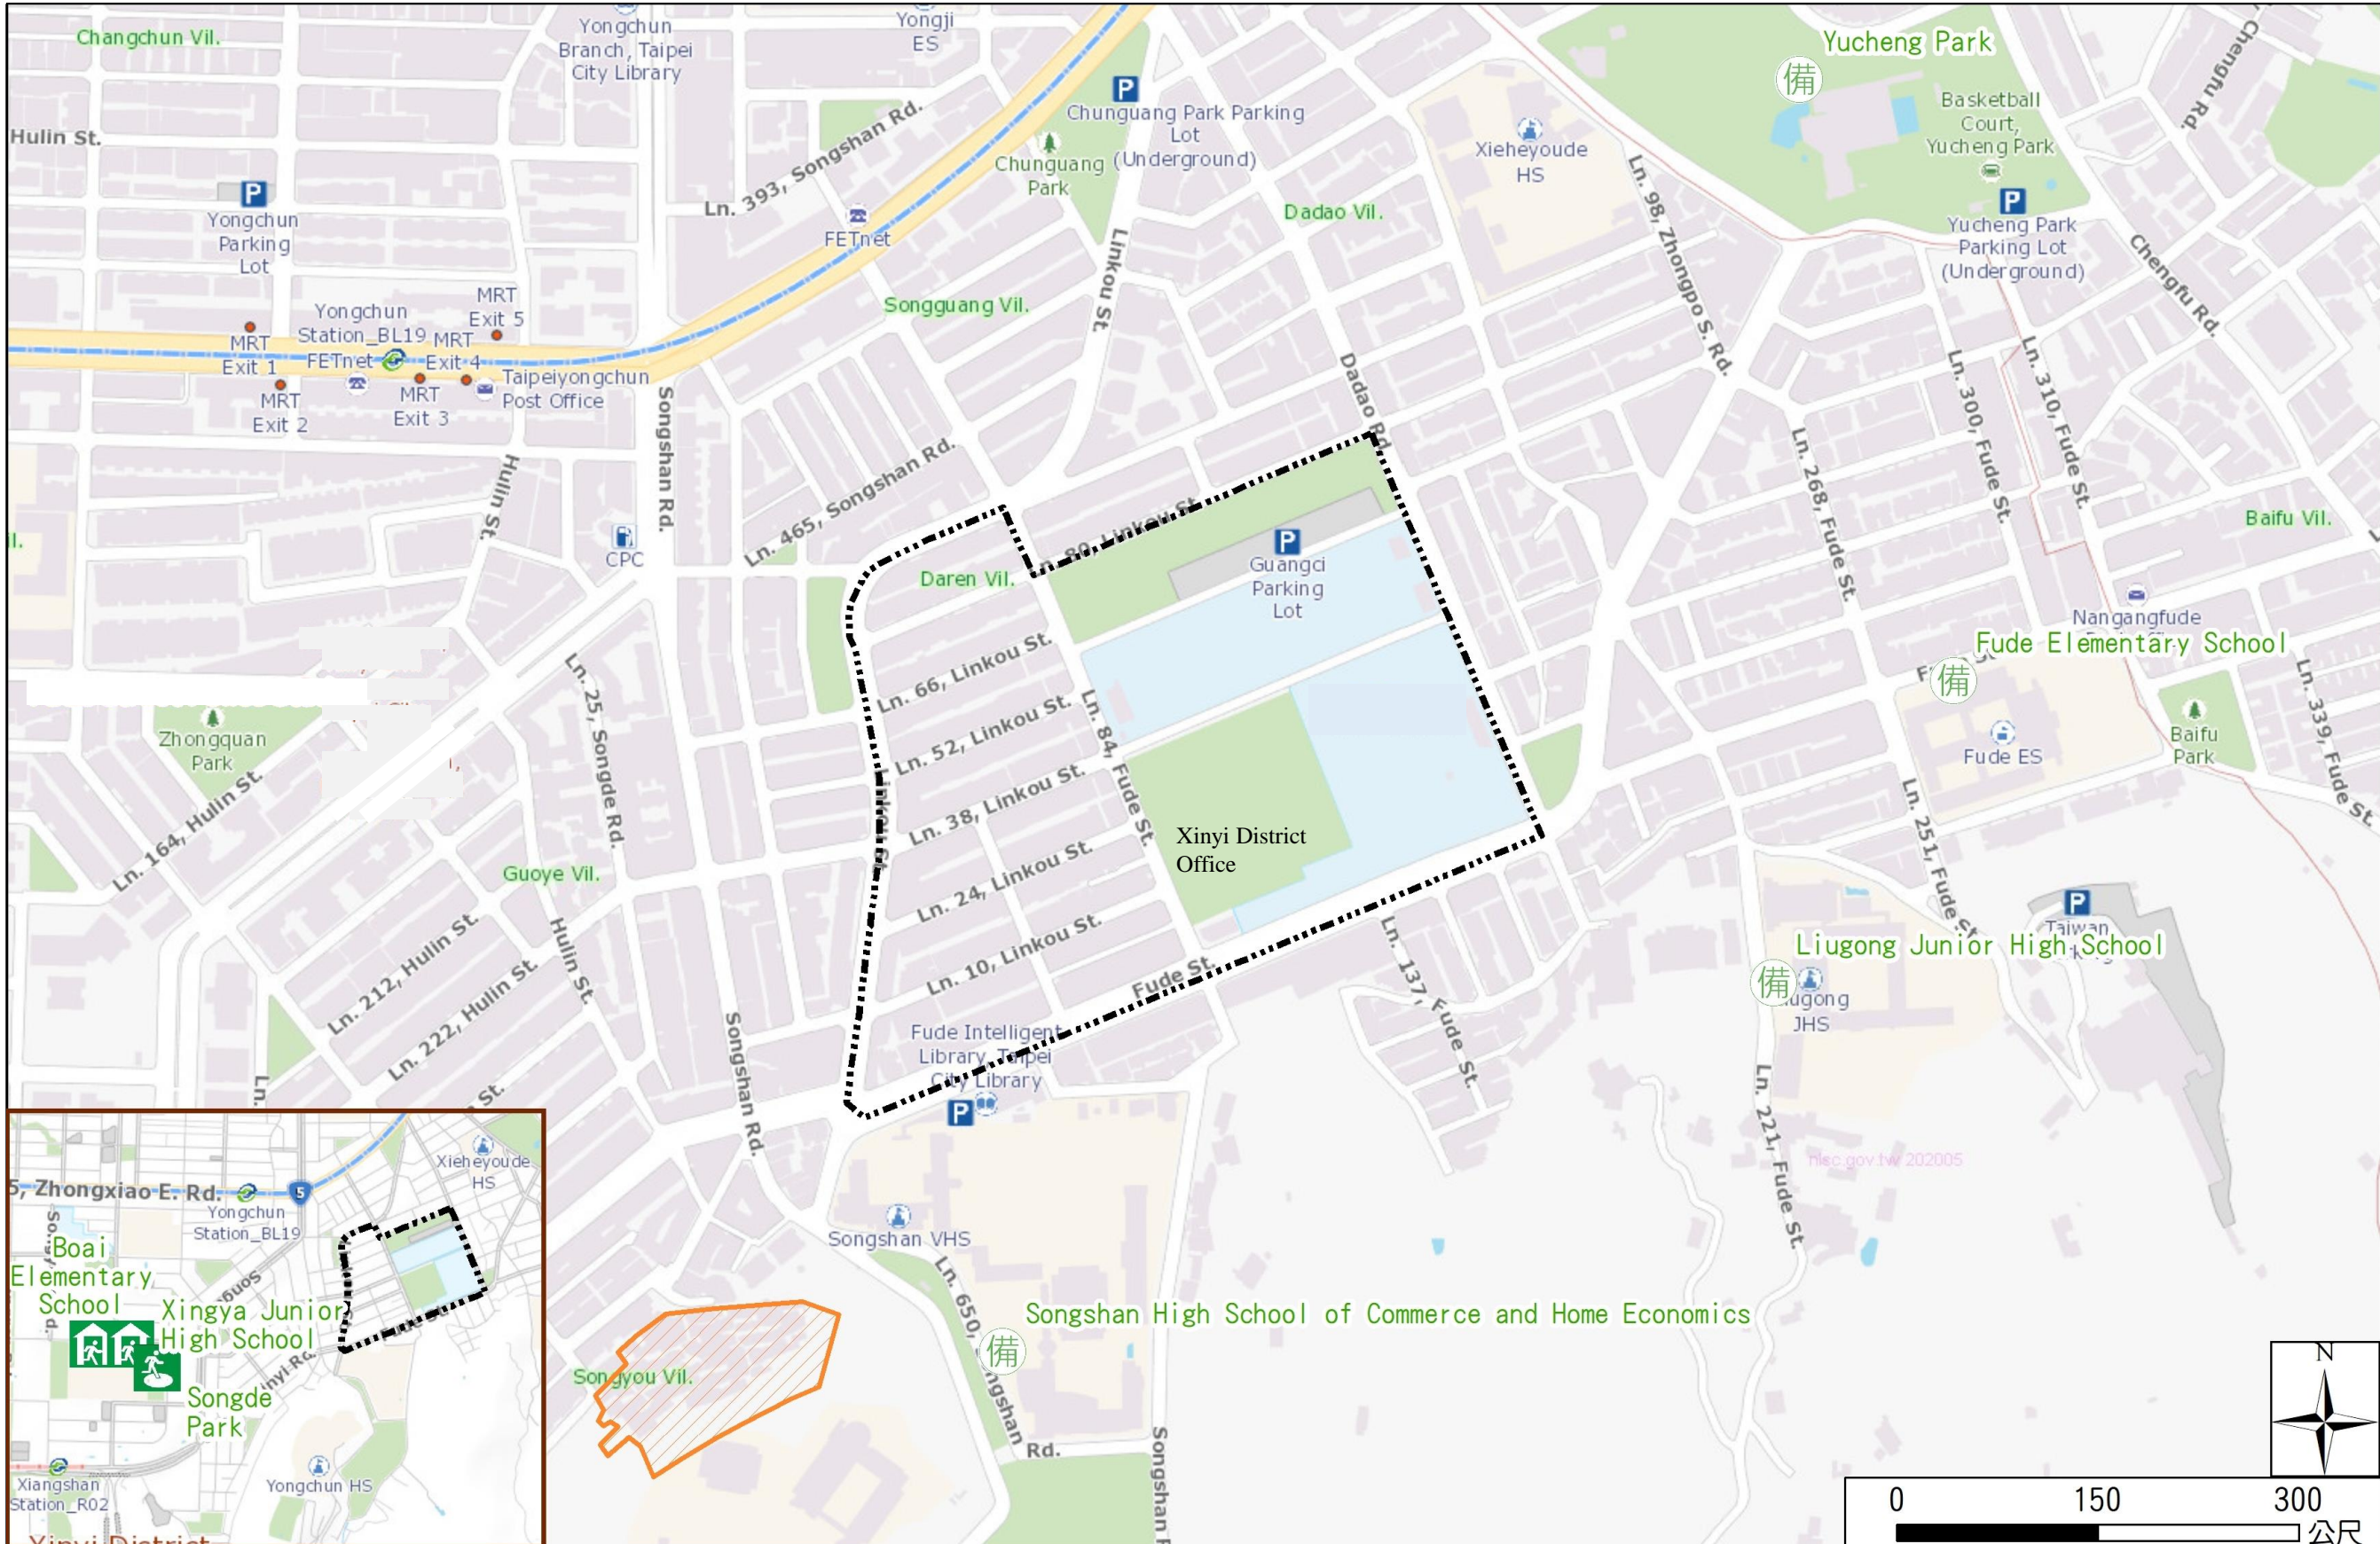

Evacuation Shelter

Name	Songde Park Shelter for Earthquake
Address	Lane 180, Songde Rd.
Capacity	1340
Contact number	02-27884255
Name	Xingya Junior High School (School for Priority Shelter) Shelter for Earthquake
Address	No. 15, Ln. 168, Songde Rd.
Capacity	251
Contact number	02-27232771#500
Name	Songshan High School of Commerce and Home Economics
Address	No. 655, Songshan Rd.
Capacity	116
Contact number	02-27261118#410
Name	Liugong Junior High School
Address	No. 15, Ln. 221, Fude St.
Capacity	30
Contact number	02-27261481#400