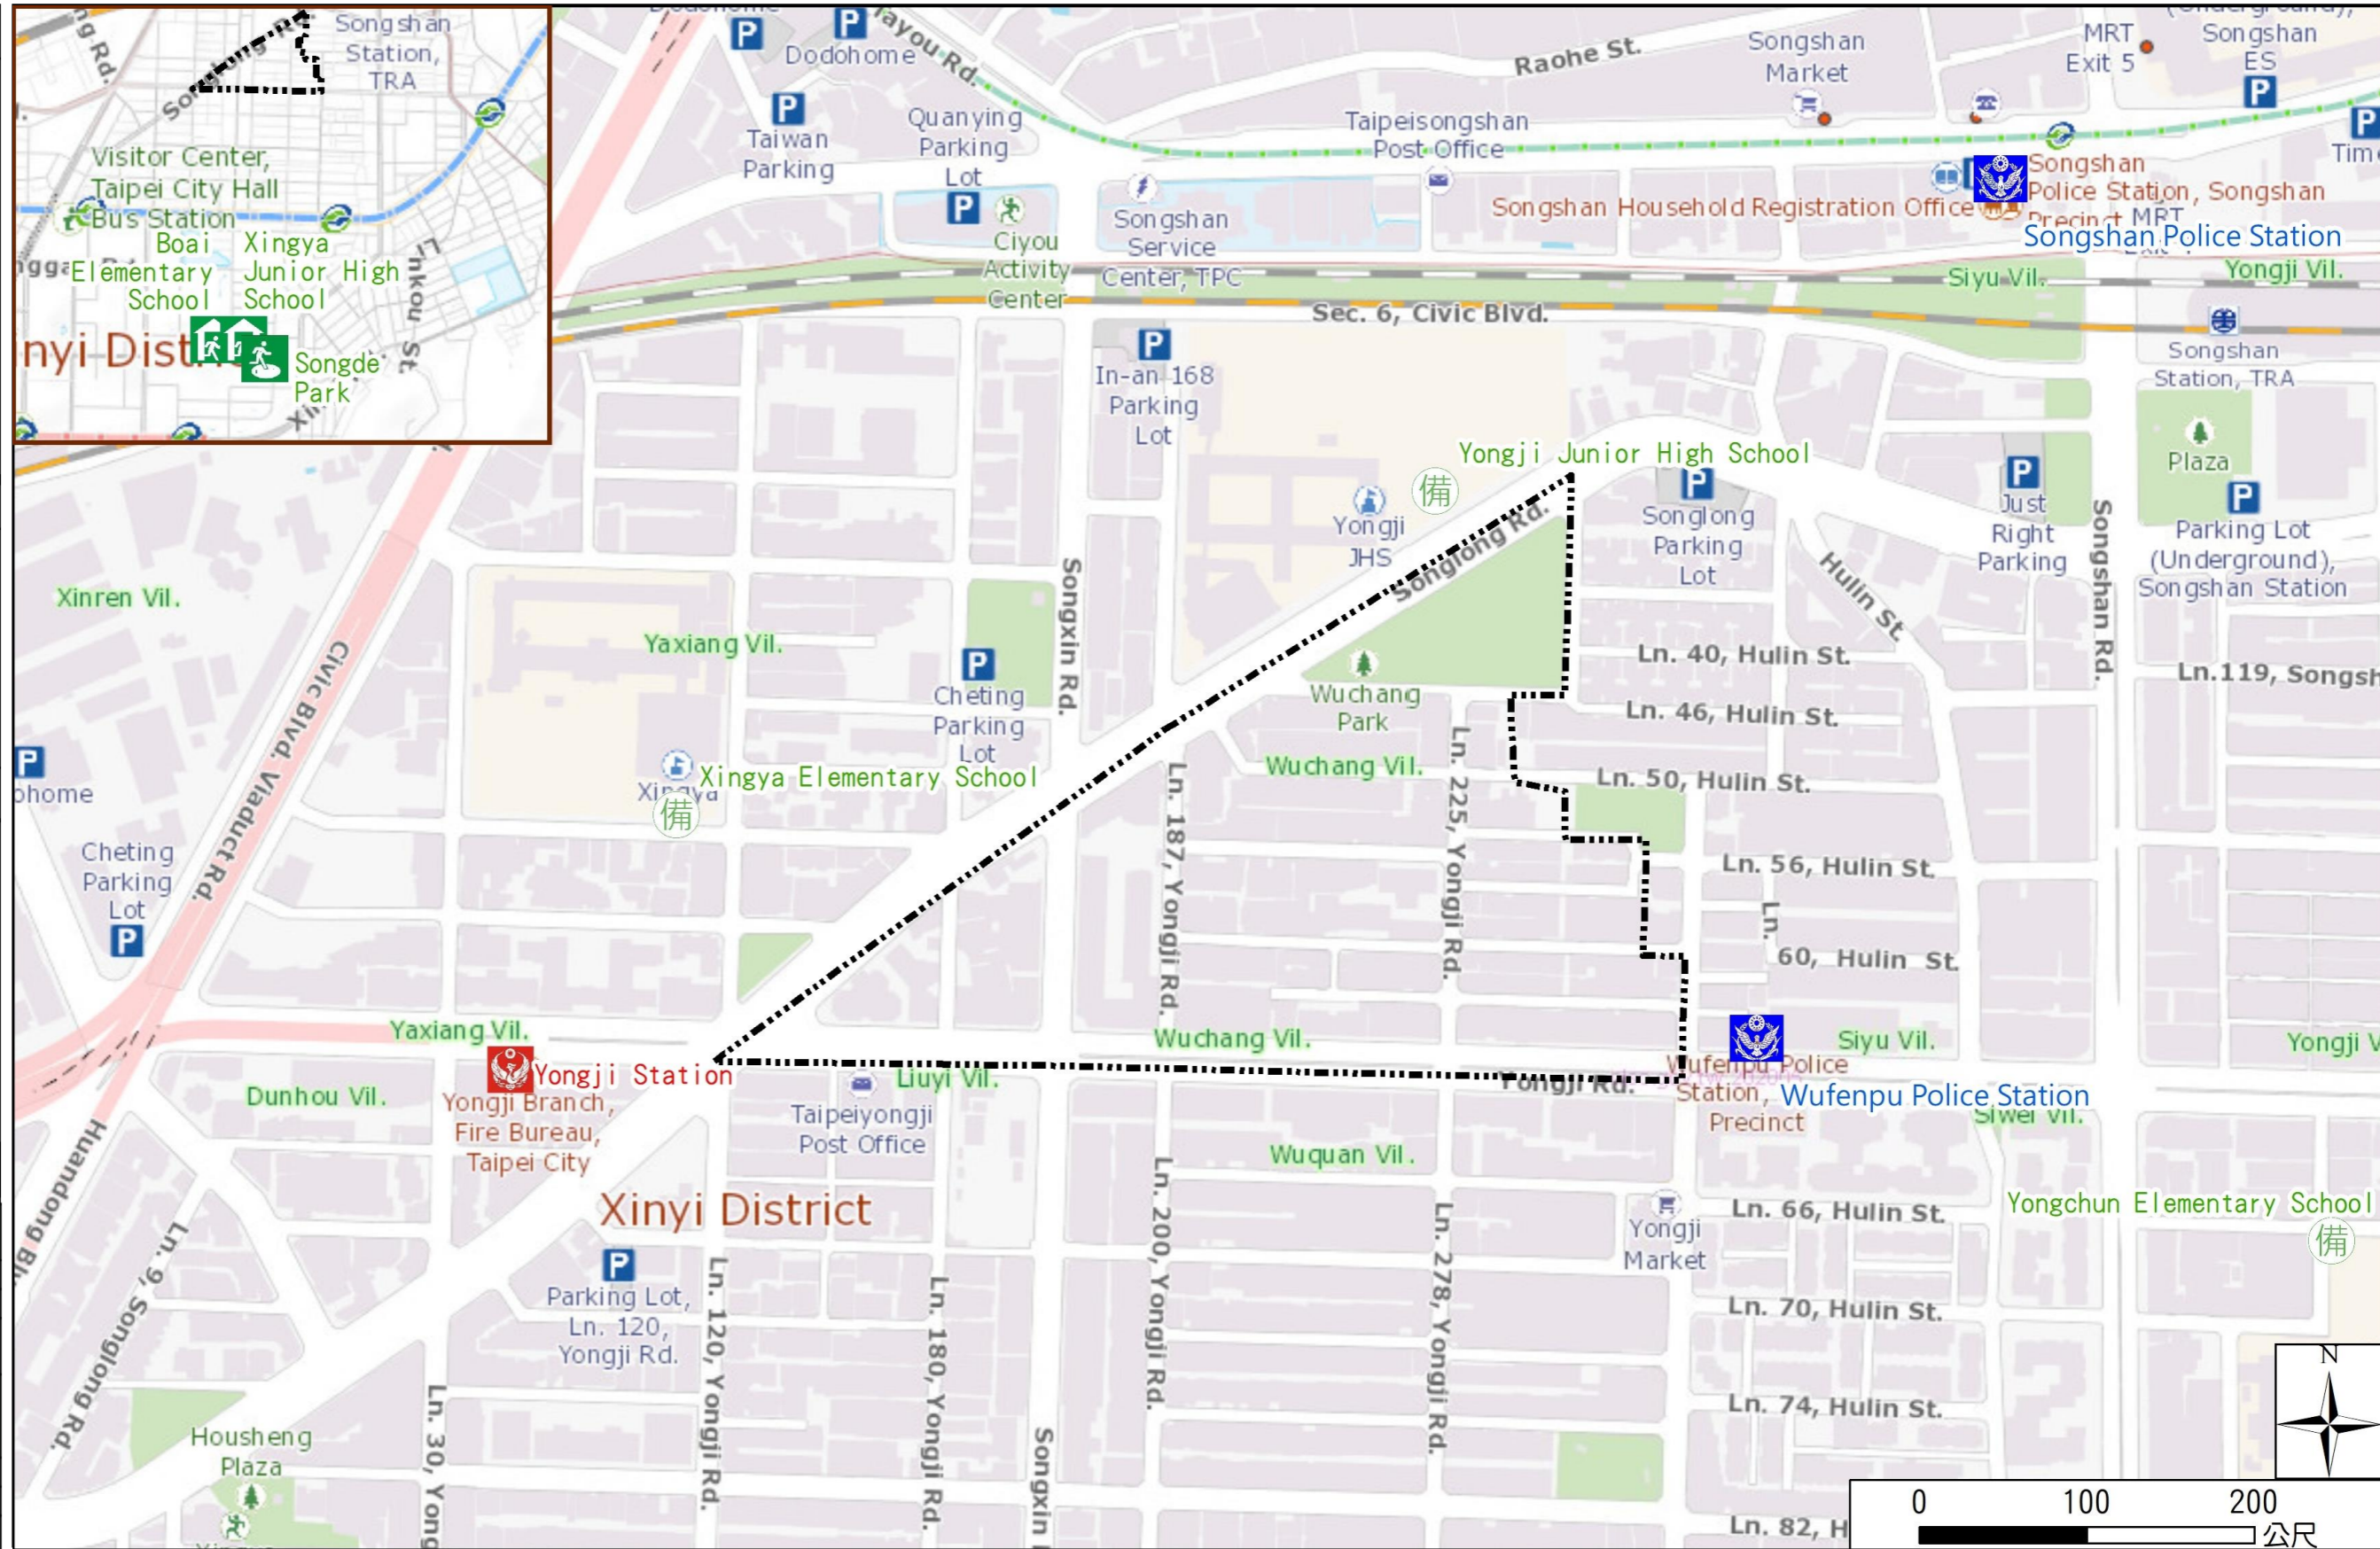

Evacuation Shelter

Name	Songde Park Shelter for Earthquake
Address	Lane 180, Songde Rd.
Capacity	1340
Contact number	02-27884255
Name	Xingya Junior High School (School for Priority Shelter) Shelter for Earthquake
Address	No. 15, Ln. 168, Songde Rd.
Capacity	251
Contact number	02-27232771#500
Name	Yongji Junior High School
Address	No. 161, Songlong Rd.
Capacity	97
Contact number	02-27649066#121
Name	Xingya Elementary School
Address	No.9, Ln. 83, Sec. 1, Keelung Rd.
Capacity	198
Contact number	02-27618156#611