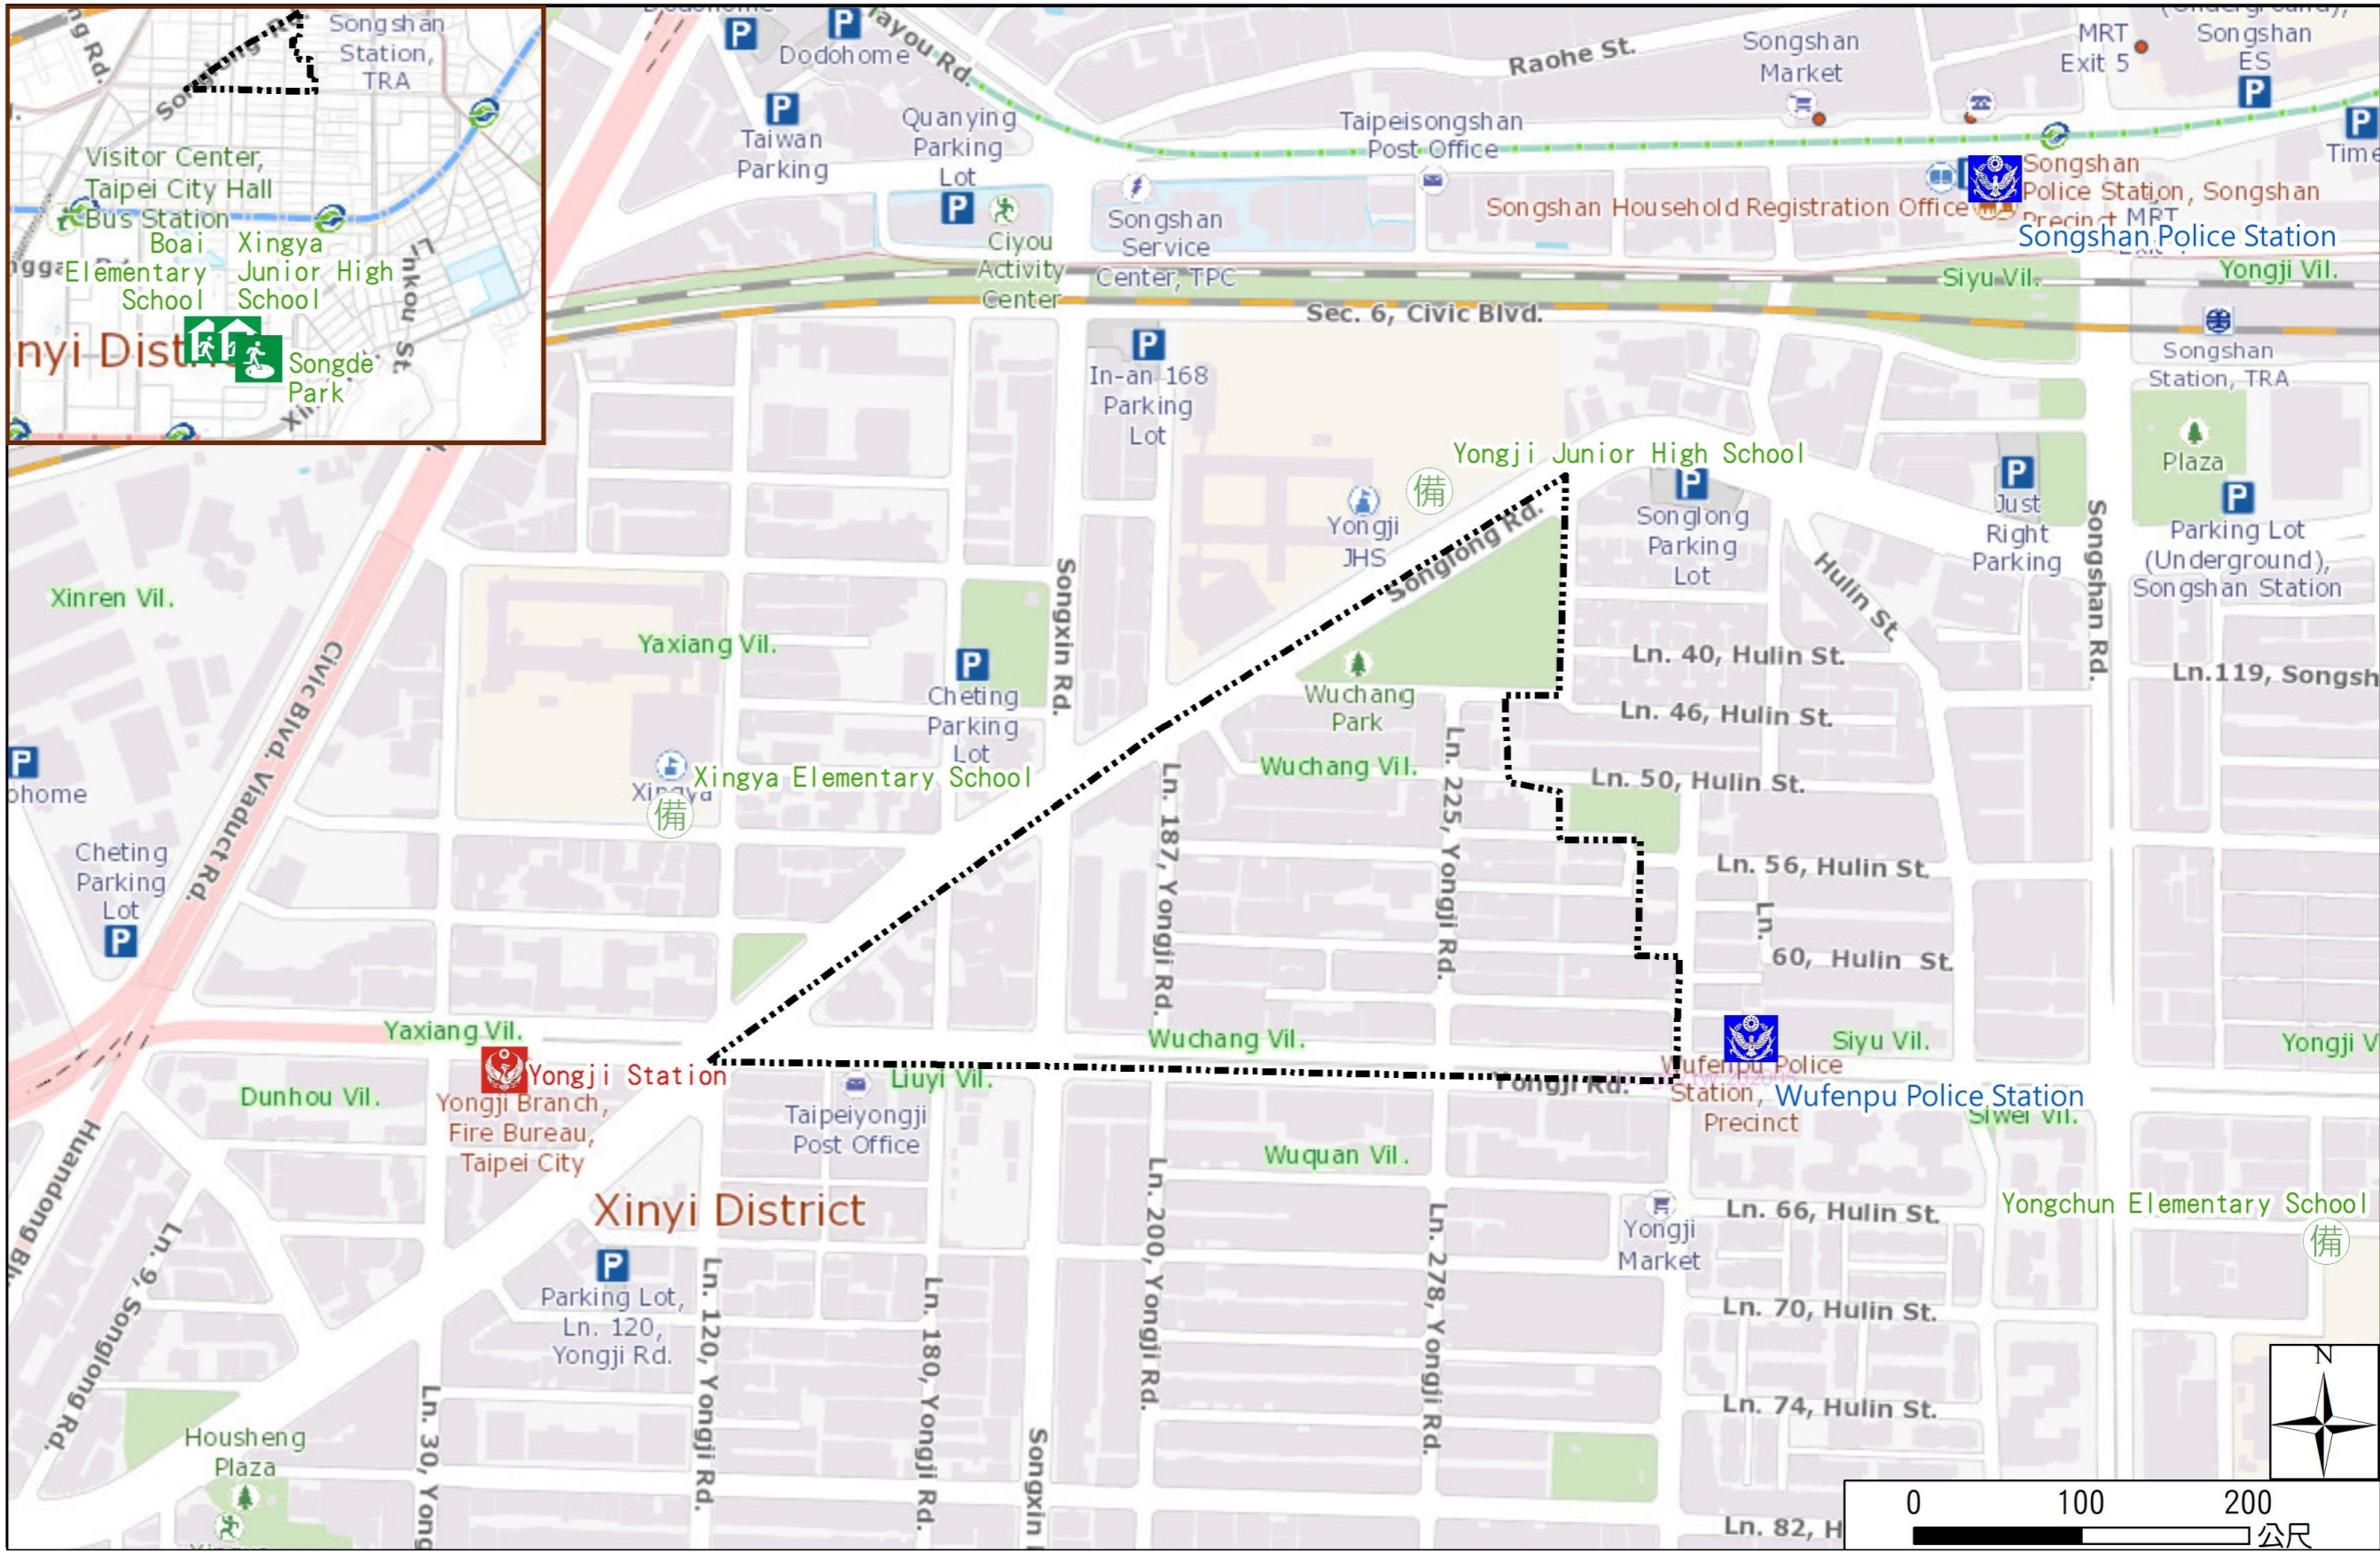

Evacuation Shelter

Name	Songde Park Shelter for Earthquake
Address	Lane 180, Songde Rd.
Capacity	1340
Contact number	02-27884255
Name	Xingya Junior High School (School for Priority Shelter) Shelter for Earthquake
Address	No. 15, Ln. 168, Songde Rd.
Capacity	251
Contact number	02-27232771#500
Name	Yongji Junior High School
Address	No. 161, Songlong Rd.
Capacity	97
Contact number	02-27649066#120
Name	Xingya Elementary School
Address	No.9, Ln. 83, Sec. 1, Keelung Rd.
Capacity	198
Contact number	02-27618156#610