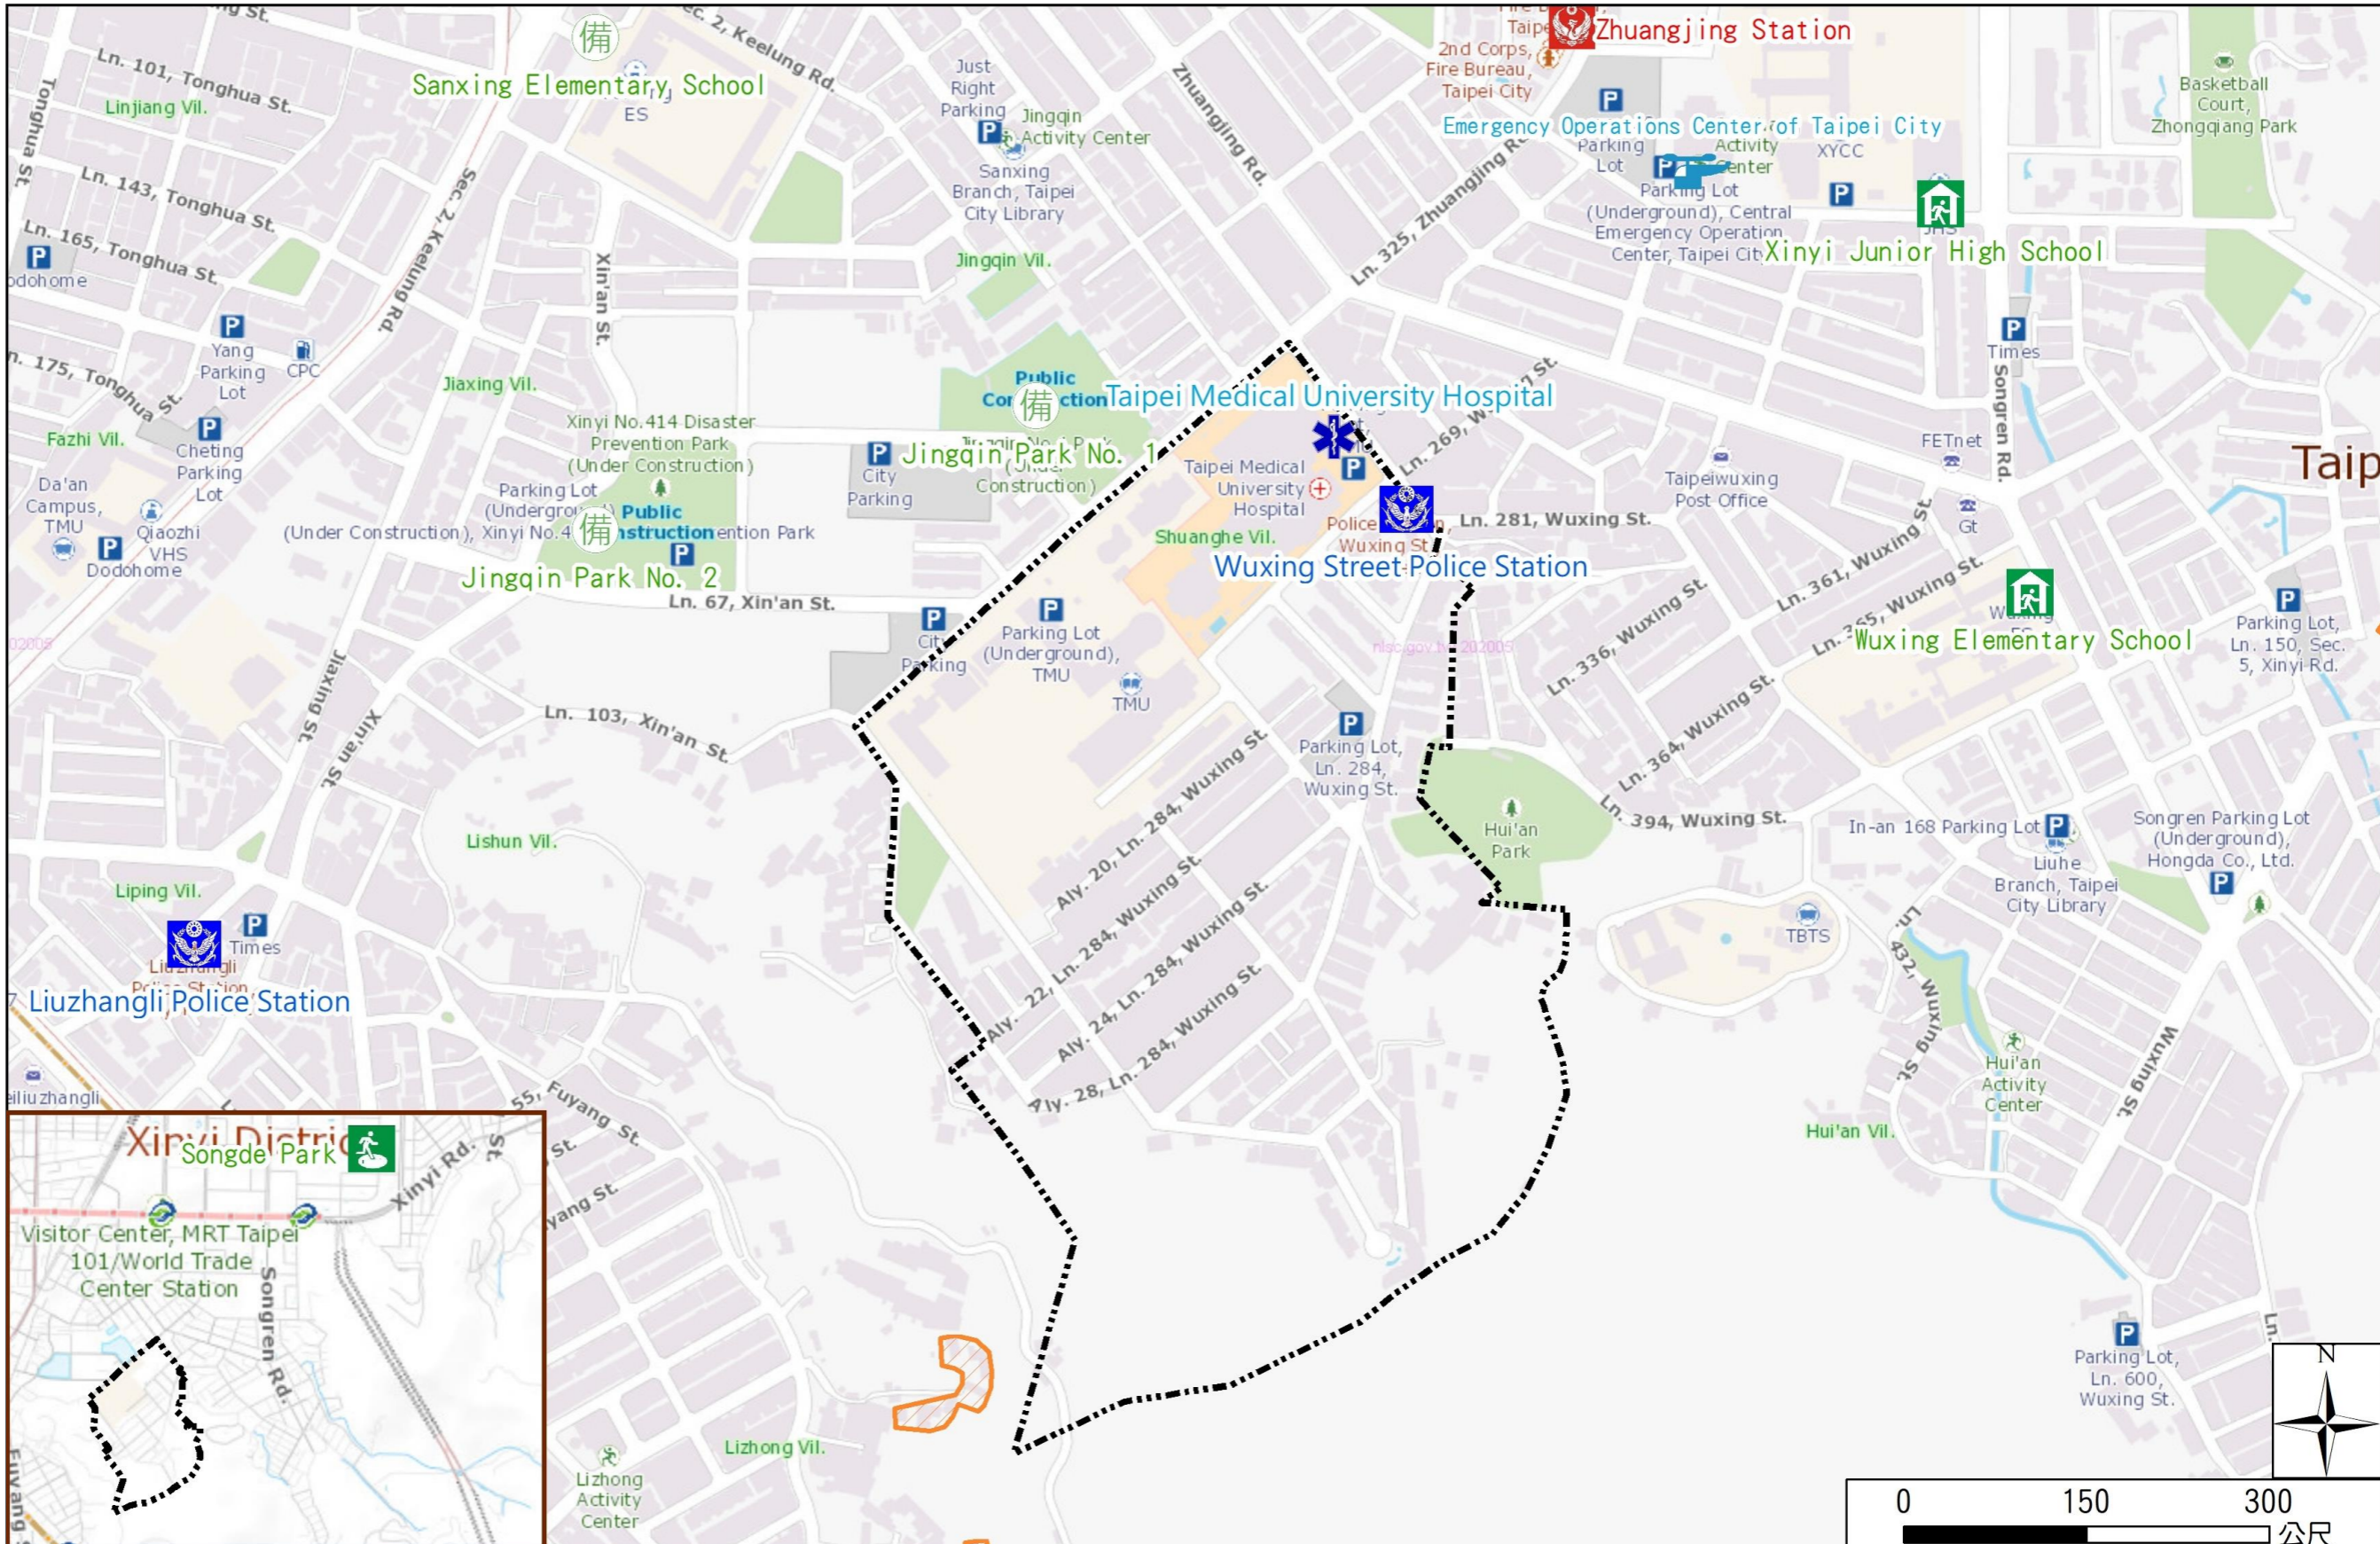

Shuanghe Vil., Xinyi Dist., Taipei City Evacuation Map

Emergency Notification

Taipei Citizen Hotline : 1999
 Fire Department Tel. : 119
 Police Department Tel. : 110
 EOC of Xinyi Dist.
 Non-emergency number :
 02-27239777
 Emergency number :
 02-66380119
 Officer Mobile : 0900-605901
 Note: Please call this District's
 EOC to ensure that the
 evacuation shelter is open

Disaster Prevention Information Website

[Taipei City Disaster Prevention Information Website](#)

Evacuation Principle

Flood: Vertical evacuation or preventive evacuation
 Earthquake :

More disaster prevention knowledge :
[Taipei City Disaster Prevention Guide](#)

Evacuation Shelter

Name	Songde Park Shelter for Earthquake
Address	Lane 180, Songde Rd.
Capacity	1340
Contact number	02-27884255
Name	Wuxing Elementary School (School for Priority Shelter) Shelter for Debris Flow
Address	No. 226, Songren Rd.
Capacity	141
Contact number	02-27200226#50
Name	Xinyi Junior High School (School for Priority Shelter) Shelter for Flood
Address	No. 1, Ln. 158, Songren Rd.
Capacity	206
Contact number	02-27236771#511
Name	Sanxing Elementary School
Address	No. 99, Sec. 2, Keelung Rd.
Capacity	77
Contact number	02-27364687#150

Legend 圖例	里界 Village Boundary	避難收容處所 Evacuation Shelter	防救災單位 Disaster Rescue Resources	重要地標 Landmark
	里界 Village Boundary	室內避難收容處所(優先安置學校) Indoor Evacuation Shelter (School for Priority Shelter)	警察單位 Police Department	重要地標 Landmark
	山坡地老舊聚落 Hillside Communities	室外避難收容處所(防災公園) Outdoor Evacuation Shelter (Disaster Prevention Park)	消防單位 Fire Department	
		避難收容處所(備用) Evacuation Shelter (Backup)	急救責任醫院 Designated Hospital (Emergency Medical Treatment)	
			直升機起降場 Helipad	