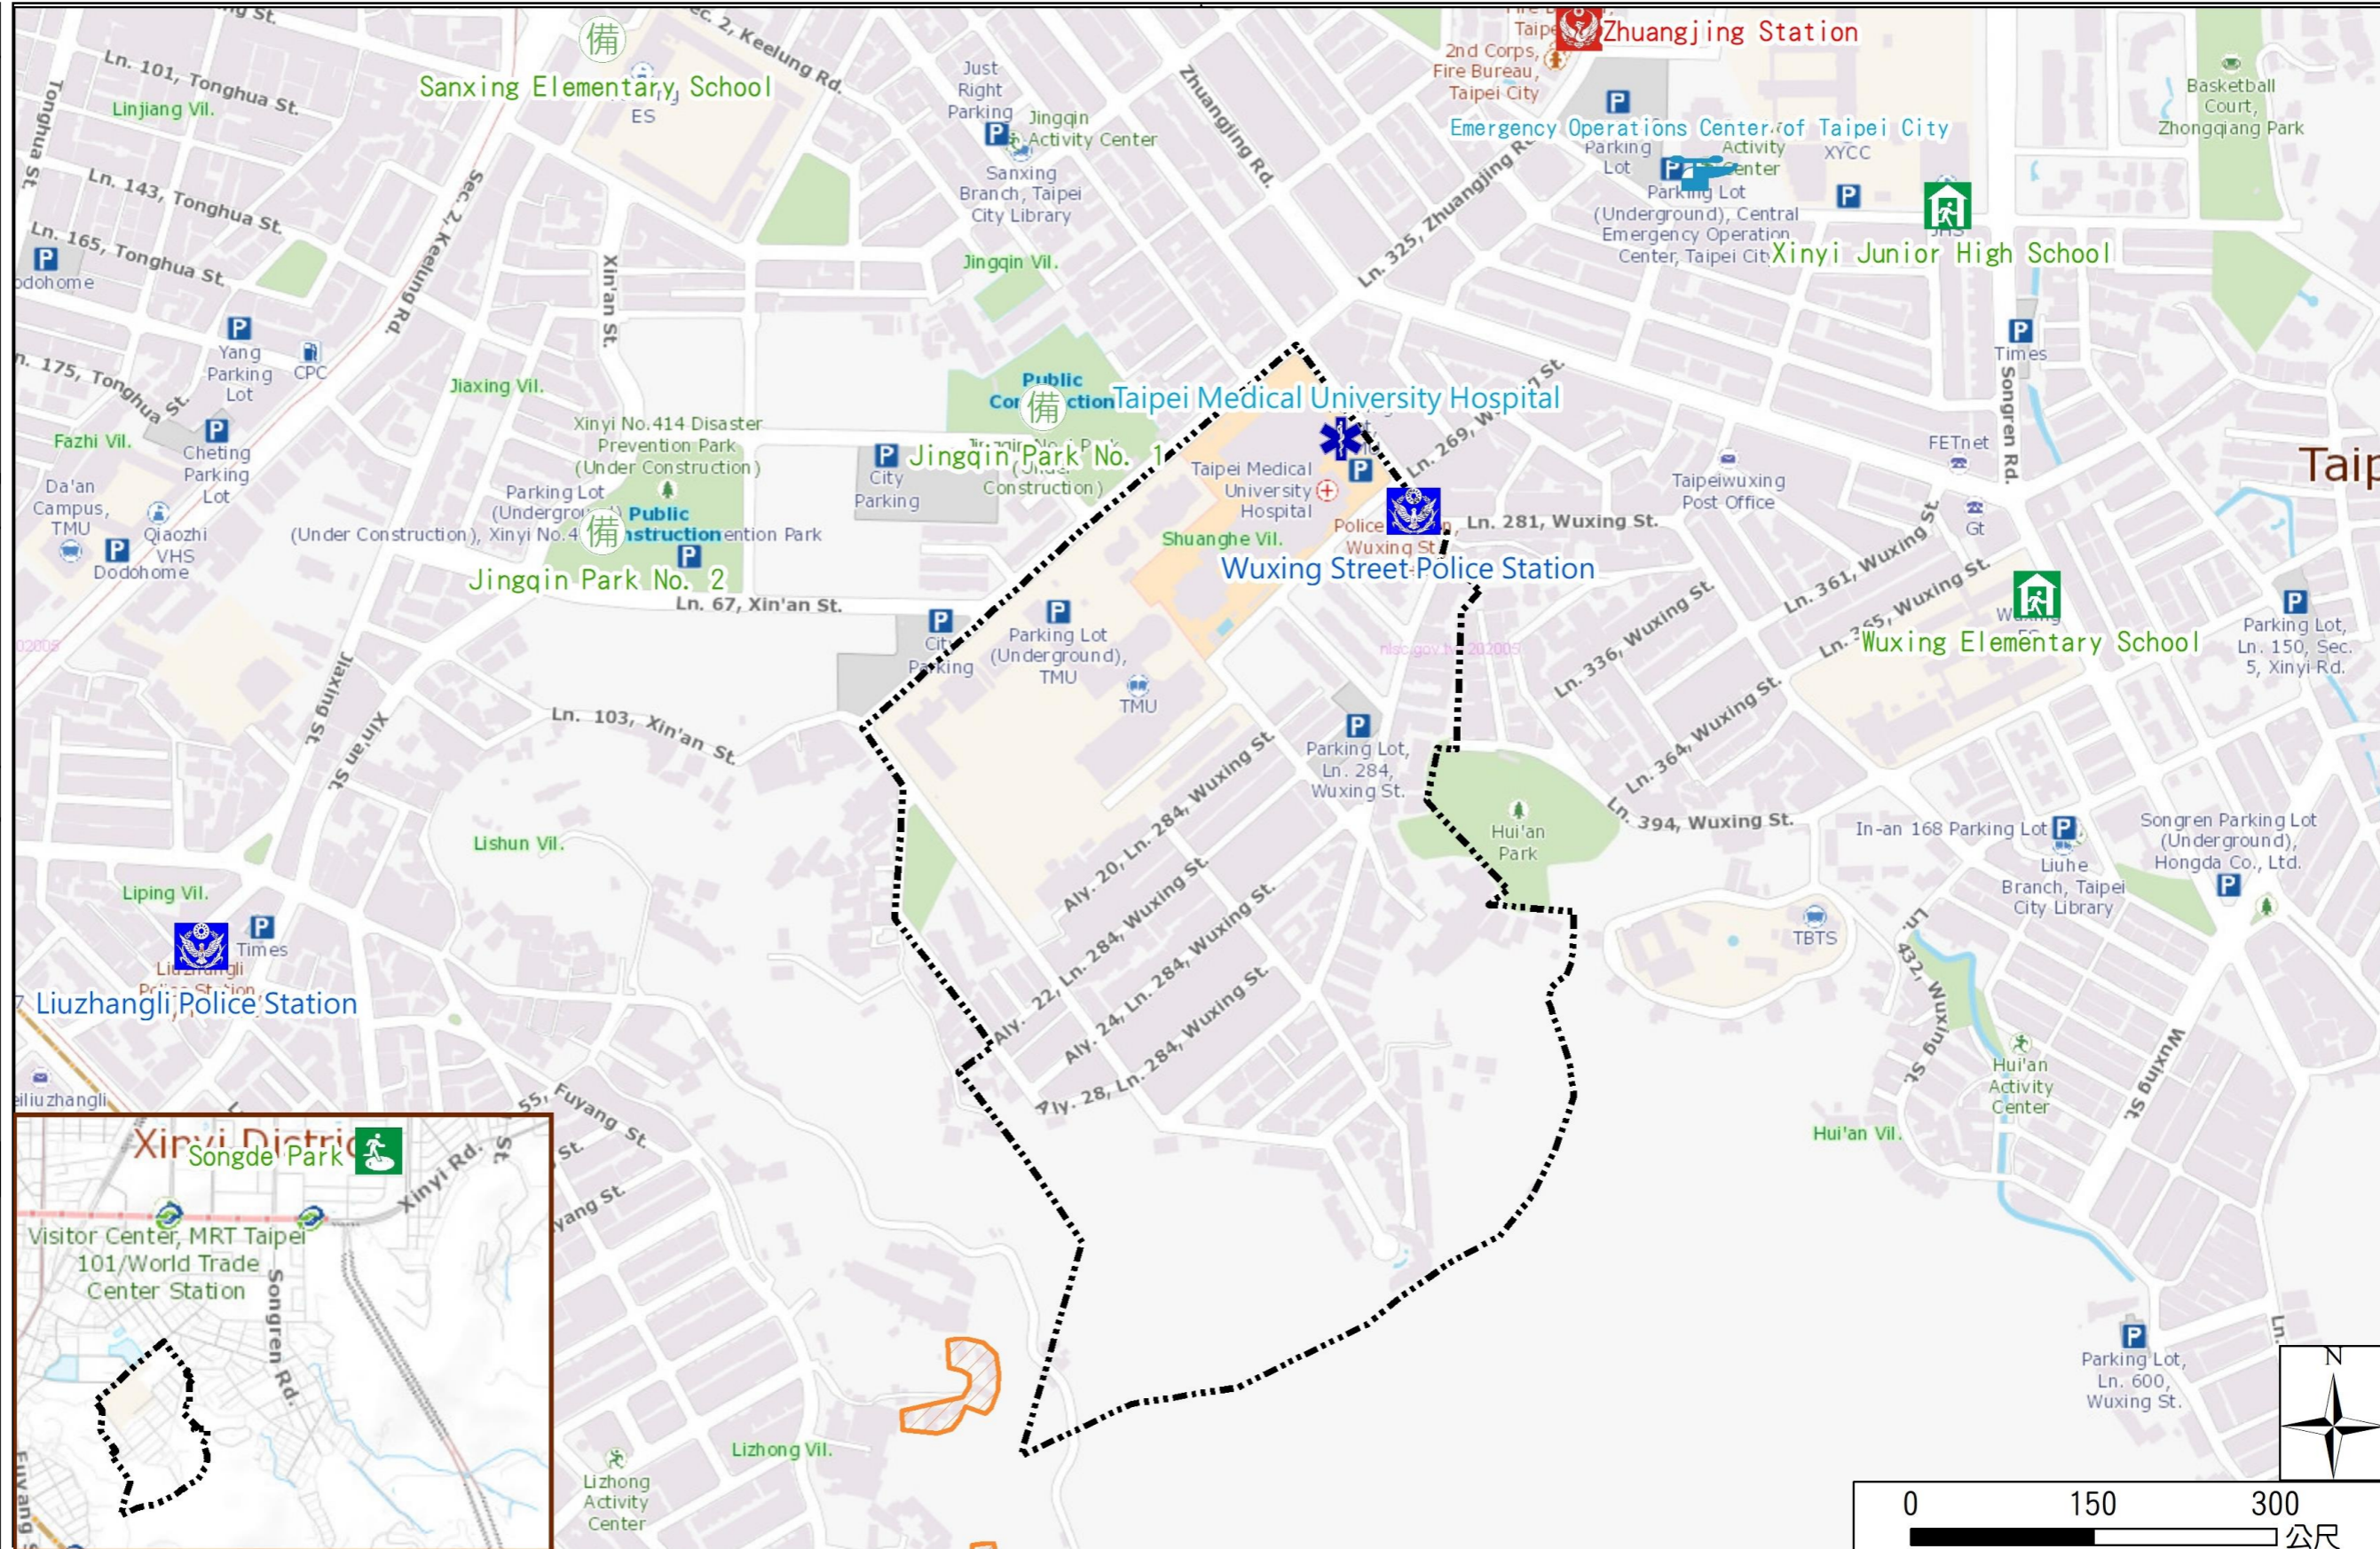

Disaster Prevention Information Website

Taipei City Disaster Prevention Information Website

Evacuation Principle

Flood: Vertical evacuation or preventive evacuation
 Earthquake :

More disaster prevention knowledge :
 Taipei City Disaster Prevention Guide

Evacuation Shelter

Name	Songde Park Shelter for Earthquake
Address	Lane 180, Songde Rd.
Capacity	1340
Contact number	02-27884255
Name	Wuxing Elementary School (School for Priority Shelter) Shelter for Debris Flow
Address	No. 226, Songren Rd.
Capacity	141
Contact number	02-27200226#50
Name	Xinyi Junior High School (School for Priority Shelter) Shelter for Flood
Address	No. 1, Ln. 158, Songren Rd.
Capacity	206
Contact number	02-27236771#511
Name	Sanxing Elementary School
Address	No. 99, Sec. 2, Keelung Rd.
Capacity	228
Contact number	02-27364687#51

Legend 圖例	里界 Village Boundary	避難收容處所 Evacuation Shelter	防救災單位 Disaster Rescue Resources	重要地標 Landmark
	里界 Village Boundary	 室內避難收容處所(優先安置學校) Indoor Evacuation Shelter (School for Priority Shelter)	 警察單位 Police Department	 重要地標 Landmark
	山坡地老舊聚落 Hillside Communities	 室外避難收容處所(防災公園) Outdoor Evacuation Shelter (Disaster Prevention Park)	 消防單位 Fire Department	
	土石流潛勢溪流 Potential Debris Flow Hazard Torrent	 避難收容處所(備用) Evacuation Shelter (Backup)	 急救責任醫院 Designated Hospital (Emergency Medical Treatment)	
			 直升機起降場 Helipad	