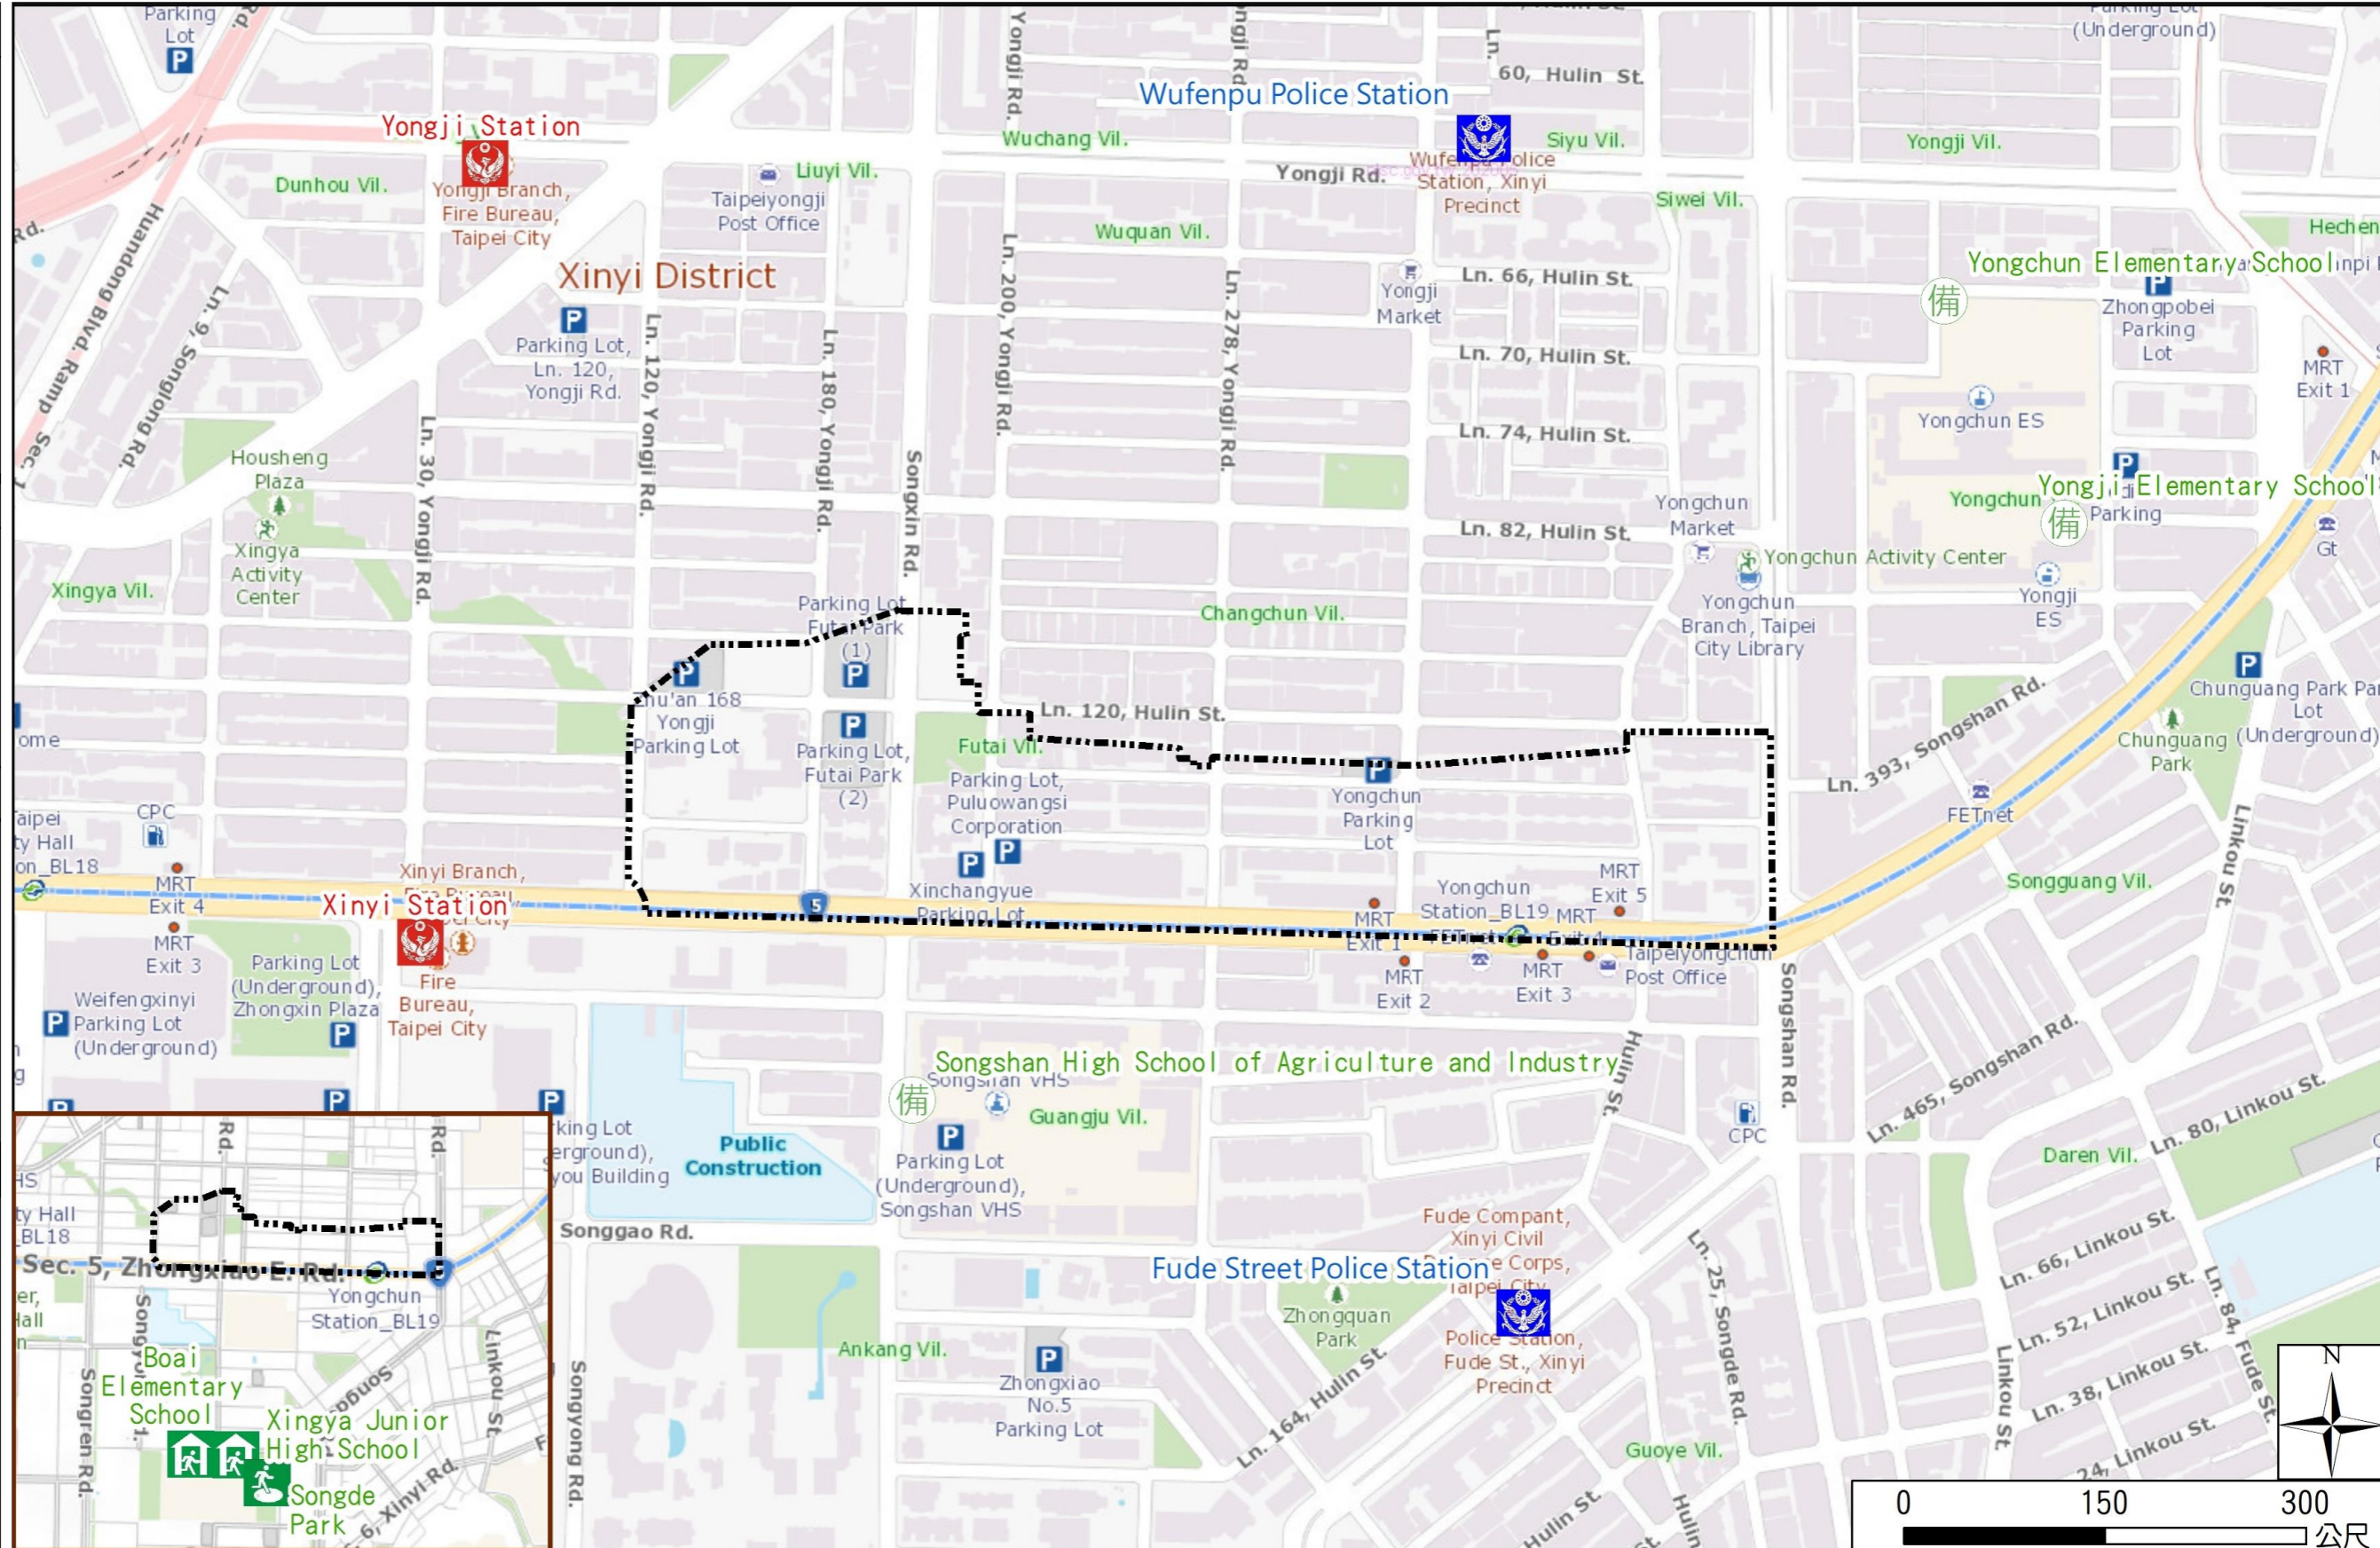

Disaster Prevention Information Website

Taipei City Disaster Prevention Information Website

Evacuation Principle

Flood: Vertical evacuation or preventive evacuation
 Earthquake :

More disaster prevention knowledge :
 Taipei City Disaster Prevention Guide

Evacuation Shelter

Name	Songde Park Shelter for Earthquake
Address	Lane 180, Songde Rd.
Capacity	1340
Contact number	02-27884255
Name	Xingya Junior High School (School for Priority Shelter) Shelter for Earthquake
Address	No. 15, Ln. 168, Songde Rd.
Capacity	251
Contact number	02-27232771#500
Name	Yongji Elementary School
Address	No. 5, Ln. 287, Songshan Rd.
Capacity	116
Contact number	02-87858111#700
Name	Songshan High School of Agriculture and Industry
Address	No. 15, Ln. 236, Sec. 5, Zhongxiao E. Rd.
Capacity	333
Contact number	02-27226616#601