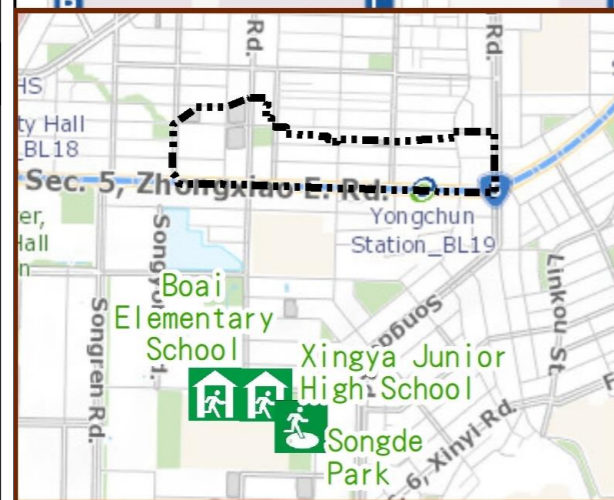

Evacuation Shelter

Name	Songde Park Shelter for Earthquake
Address	Lane 180, Songde Rd.
Capacity	1340
Contact number	02-27884255
Name	Xingya Junior High School (School for Priority Shelter) Shelter for Earthquake
Address	No. 15, Ln. 168, Songde Rd.
Capacity	251
Contact number	02-27232771#500
Name	Yongji Elementary School
Address	No. 5, Ln. 287, Songshan Rd.
Capacity	116
Contact number	02-87858111#700
Name	Songshan High School of Agriculture and Industry
Address	No. 15, Ln. 236, Sec. 5, Zhongxiao E. Rd.
Capacity	333
Contact number	02-27226616#601