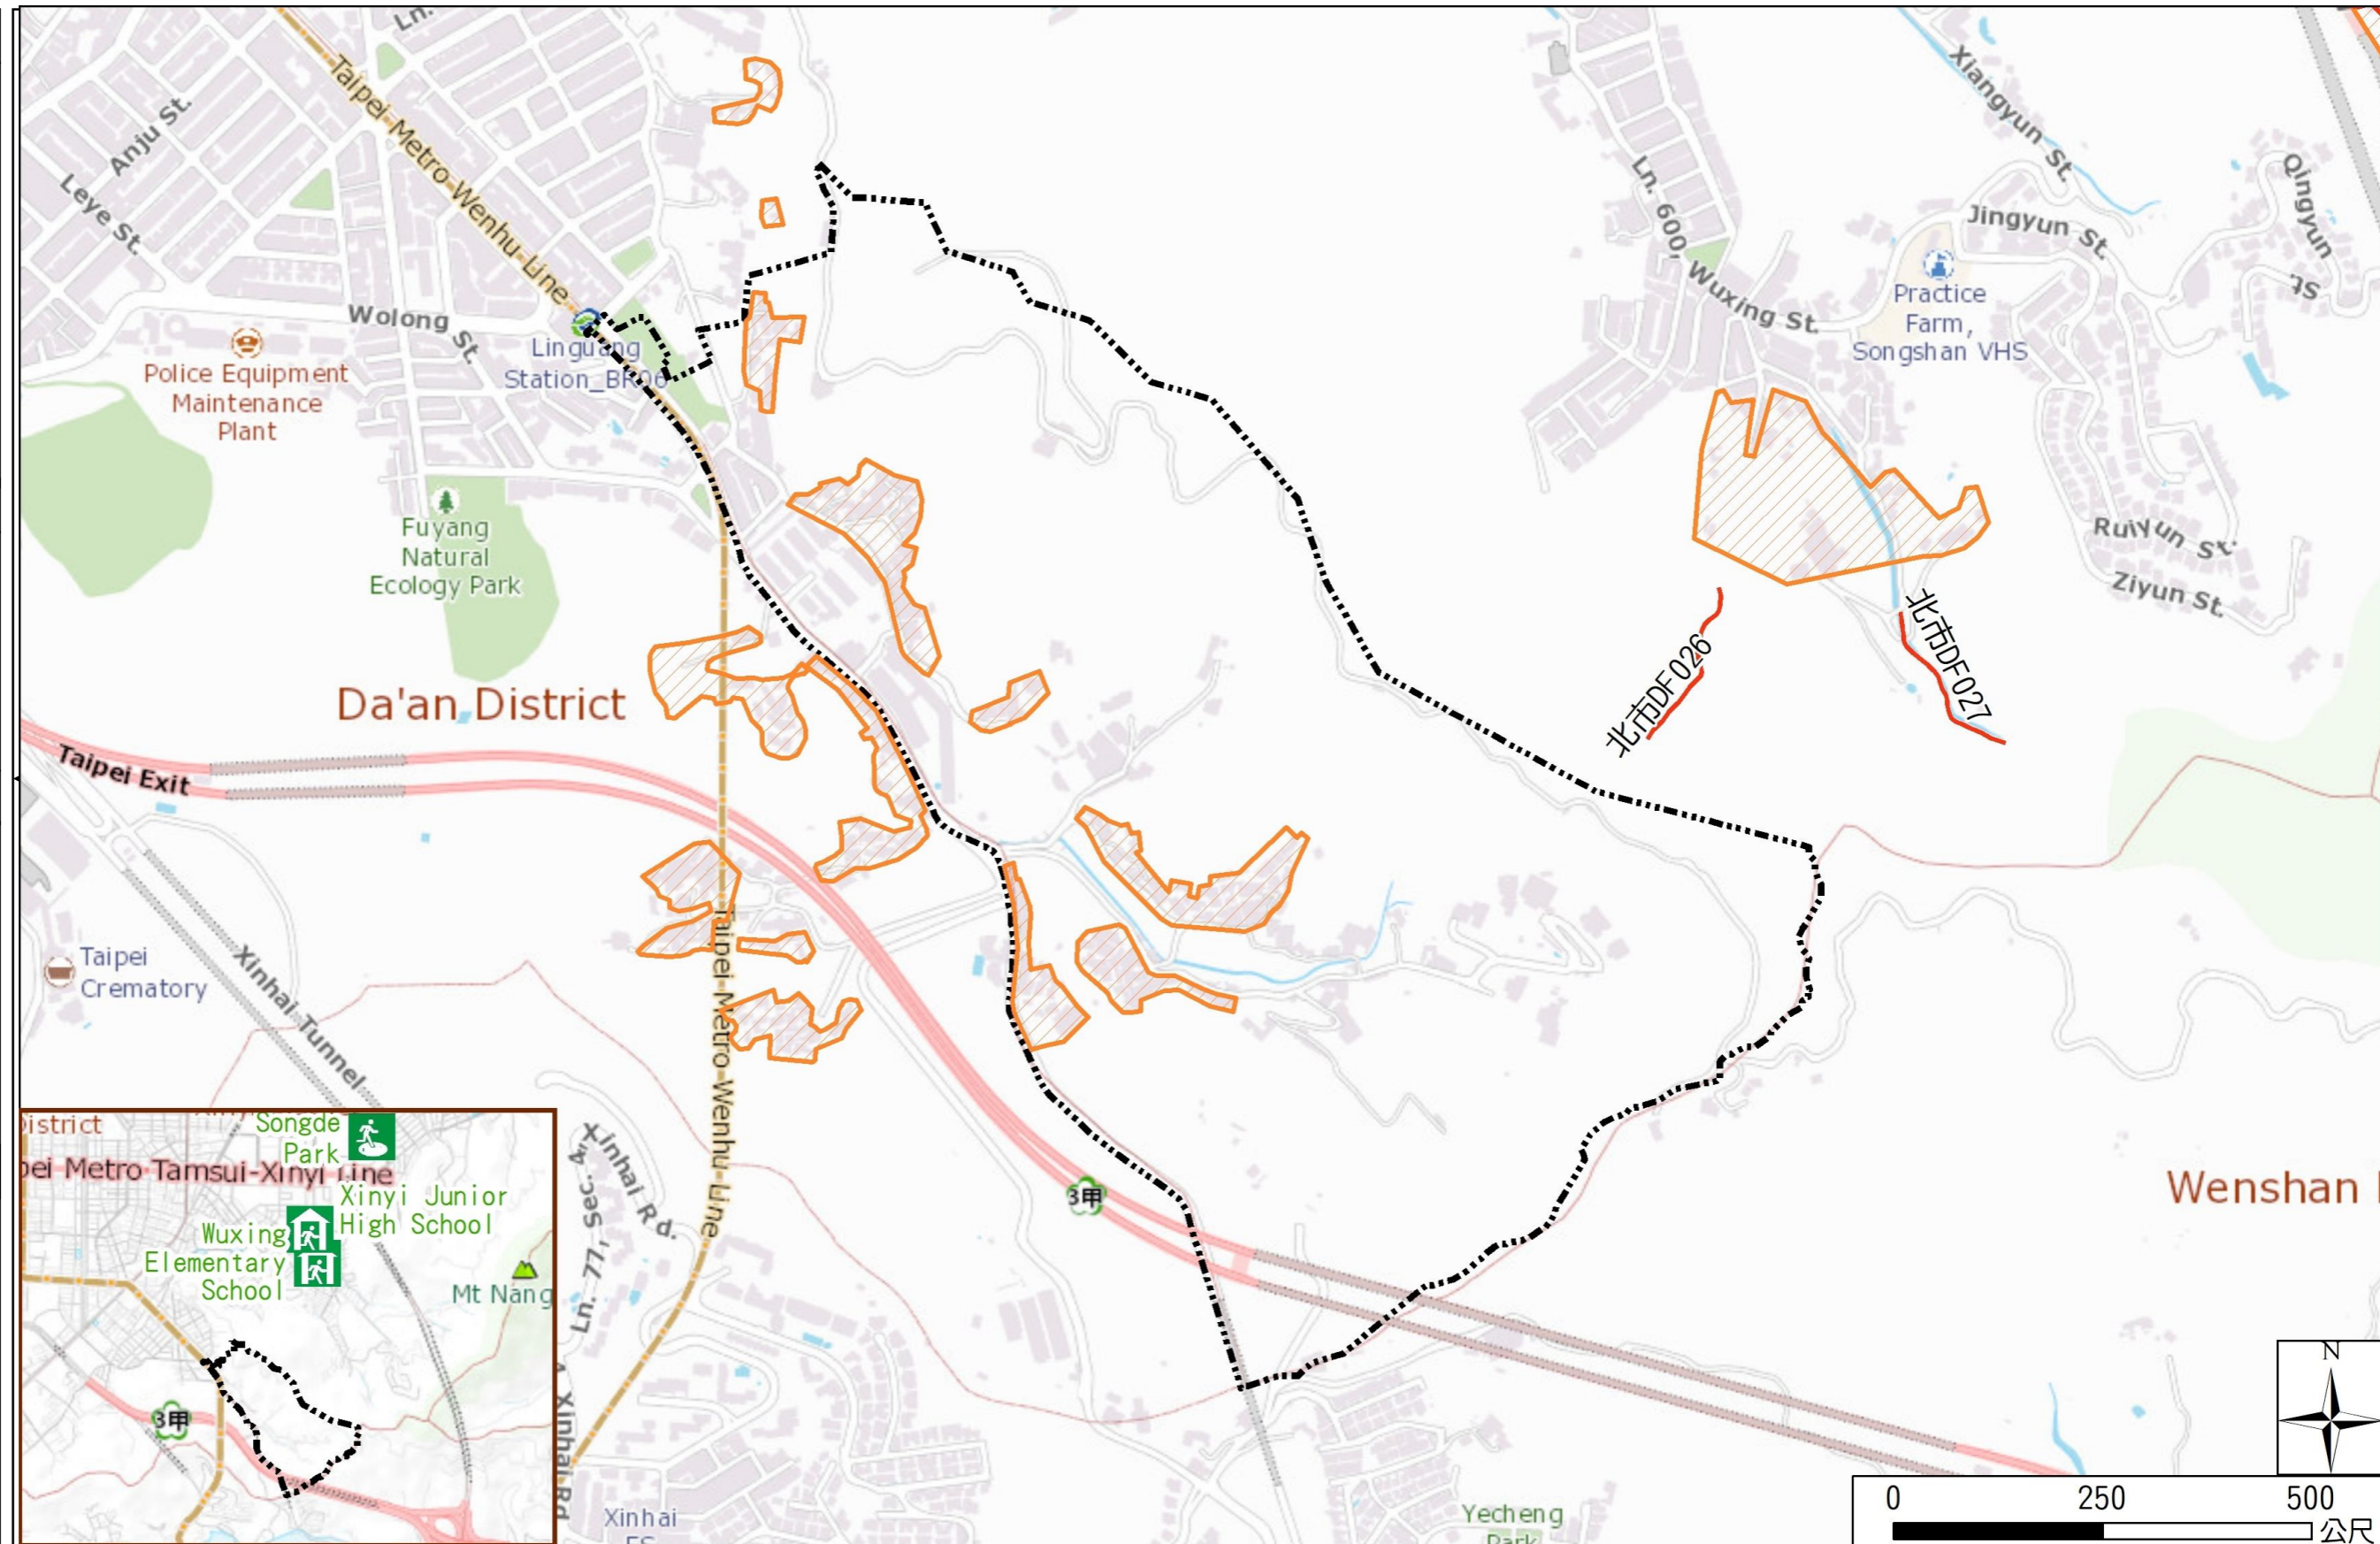

Li 'an Vil., Xinyi Dist., Taipei City Evacuation Map

Emergency notification

Taipei Citizen Hotline : 1999
Fire Department Tel. : 119
Police Department Tel. : 110
EOC of Xinyi Dist.
Non-emergency number :
02-27239777
Emergency number :
02-66380119
Officer
Mobile : 02-23771017
Note: Please call this District's
EOC to ensure that the evacuation
shelter is open

Disaster Prevention Information Website

Taipei City Disaster Prevention Information Website

Evacuation Principle

Flood: Vertical evacuation or preventive evacuation
Earthquake :

More disaster prevention knowledge :
Taipei City Disaster Prevention Guide

Evacuation Shelter

Name	Songde Park Shelter for Earthquake
Address	Lane 180, Songde Rd.
Capacity	1340
Contact number	02-27884255
Name	Wuxing Elementary School (School for Priority Shelter) Shelter for Debris Flow
Address	No. 226, Songren Rd.
Capacity	141
Contact number	02-27200226#50
Name	Xinyi Junior High School (School for Priority Shelter) Shelter for Flood
Address	No. 1, Ln. 158, Songren Rd.
Capacity	206
Contact number	02-27236771#511
Name	Sanxing Elementary School
Address	No. 99, Sec. 2, Keelung Rd.
Capacity	228
Contact number	02-27364687#51

Legend 圖例	里界 Village Boundary	避難收容處所 Evacuation Shelter	防救災單位 Disaster Rescue Resources	重要地標 Landmark
	里界 Village Boundary	 室內避難收容處所(優先安置學校) Indoor Evacuation Shelter (School for Priority Shelter)	 警察單位 Police Department	 重要地標 Landmark
	山坡地老舊聚落 Hillside Communities	 室外避難收容處所(防災公園) Outdoor Evacuation Shelter (Disaster Prevention Park)	 消防單位 Fire Department	
	土石流潛勢溪流 Potential Debris Flow Hazard Torrent	 避難收容處所(備用) Evacuation Shelter (Backup)	 急救責任醫院 Designated Hospital (Emergency Medical Treatment)	
			 直升機起降場 Helipad