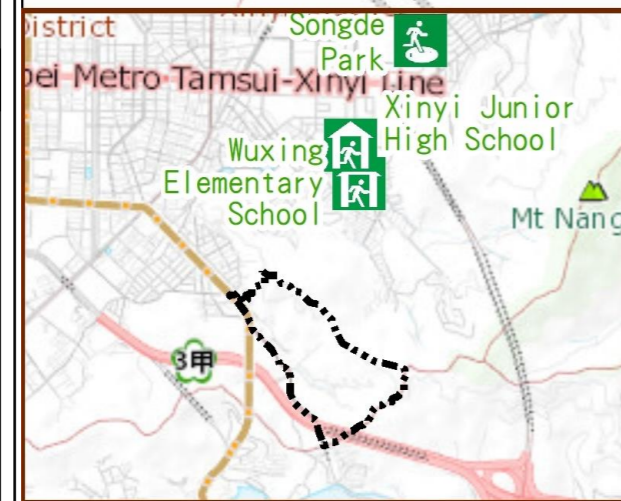

## Evacuation Shelter

Name	Songde Park Shelter for Earthquake
Address	Lane 180, Songde Rd.
Capacity	1340
Contact number	02-27884255
Name	Wuxing Elementary School (School for Priority Shelter) Shelter for Debris Flow
Address	No. 226, Songren Rd.
Capacity	141
Contact number	02-27200226#50
Name	Xinyi Junior High School (School for Priority Shelter) Shelter for Flood
Address	No. 1, Ln. 158, Songren Rd.
Capacity	206
Contact number	02-27236771#511
Name	Sanxing Elementary School
Address	No. 99, Sec. 2, Keelung Rd.
Capacity	228
Contact number	02-27364687#51