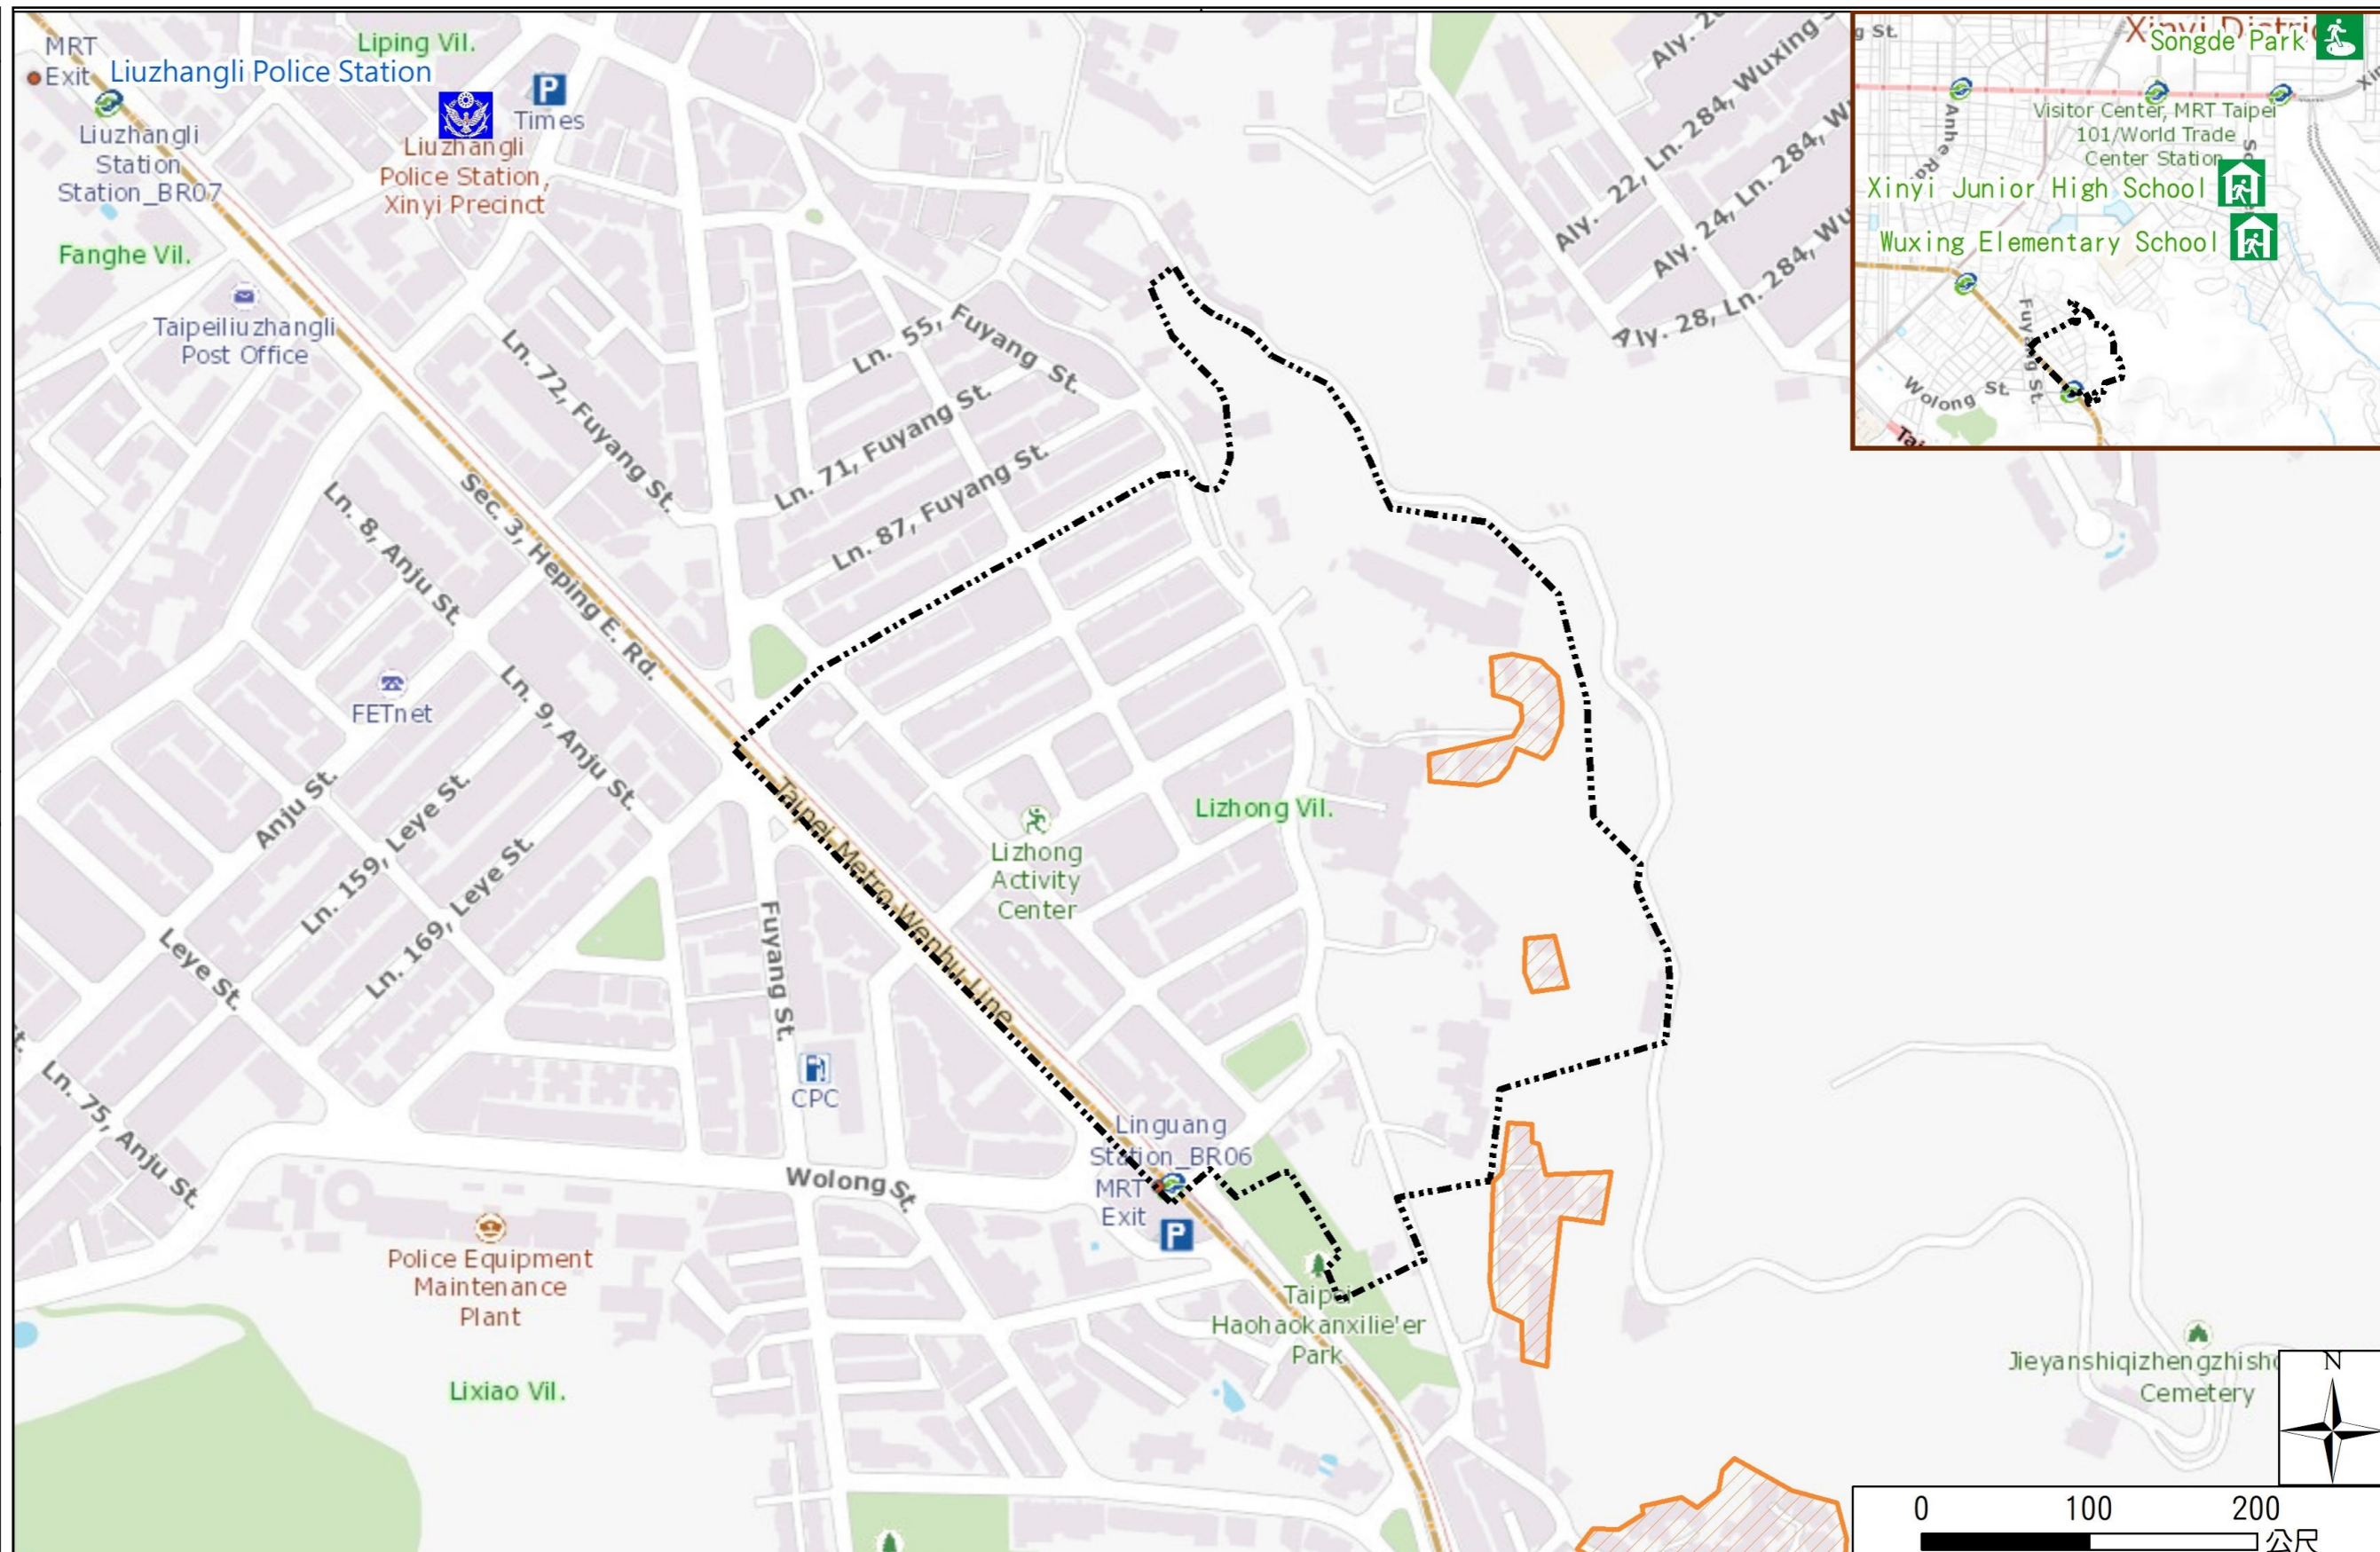

Disaster Prevention Information Website

Taipei City Disaster Prevention Information Website

Evacuation Principle

Flood: Vertical evacuation or preventive evacuation
 Earthquake :

More disaster prevention knowledge :
 Taipei City Disaster Prevention Guide

Evacuation Shelter

Name	Songde Park Shelter for Earthquake
Address	Lane 180, Songde Rd.
Capacity	1340
Contact number	02-27884255
Name	Wuxing Elementary School (School for Priority Shelter) Shelter for Debris Flow
Address	No. 226, Songren Rd.
Capacity	141
Contact number	02-27200226#50
Name	Xinyi Junior High School (School for Priority Shelter) Shelter for Flood
Address	No. 1, Ln. 158, Songren Rd.
Capacity	206
Contact number	02-27236771#511
Name	Sanxing Elementary School
Address	No. 99, Sec. 2, Keelung Rd.
Capacity	228
Contact number	02-27364687#51