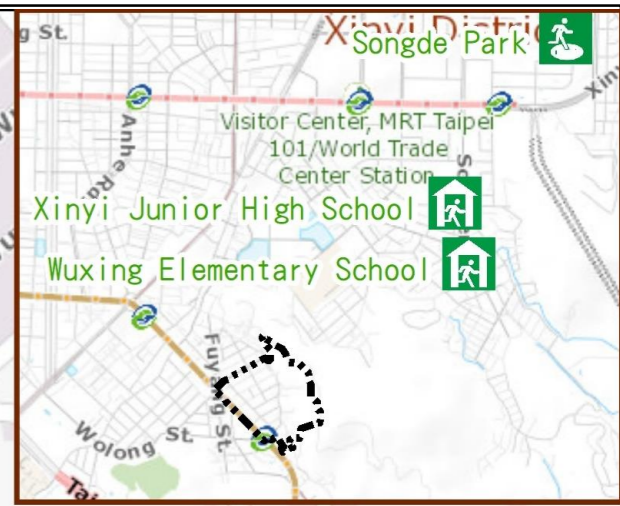

Evacuation Shelter

Name	Songde Park Shelter for Earthquake
Address	Lane 180, Songde Rd.
Capacity	1340
Contact number	02-27884255
Name	Wuxing Elementary School (School for Priority Shelter) Shelter for Debris Flow
Address	No. 226, Songren Rd.
Capacity	141
Contact number	02-27200226#50
Name	Xinyi Junior High School (School for Priority Shelter) Shelter for Flood
Address	No. 1, Ln. 158, Songren Rd.
Capacity	206
Contact number	02-27236771#511
Name	Sanxing Elementary School
Address	No. 99, Sec. 2, Keelung Rd.
Capacity	228
Contact number	02-27364687#51