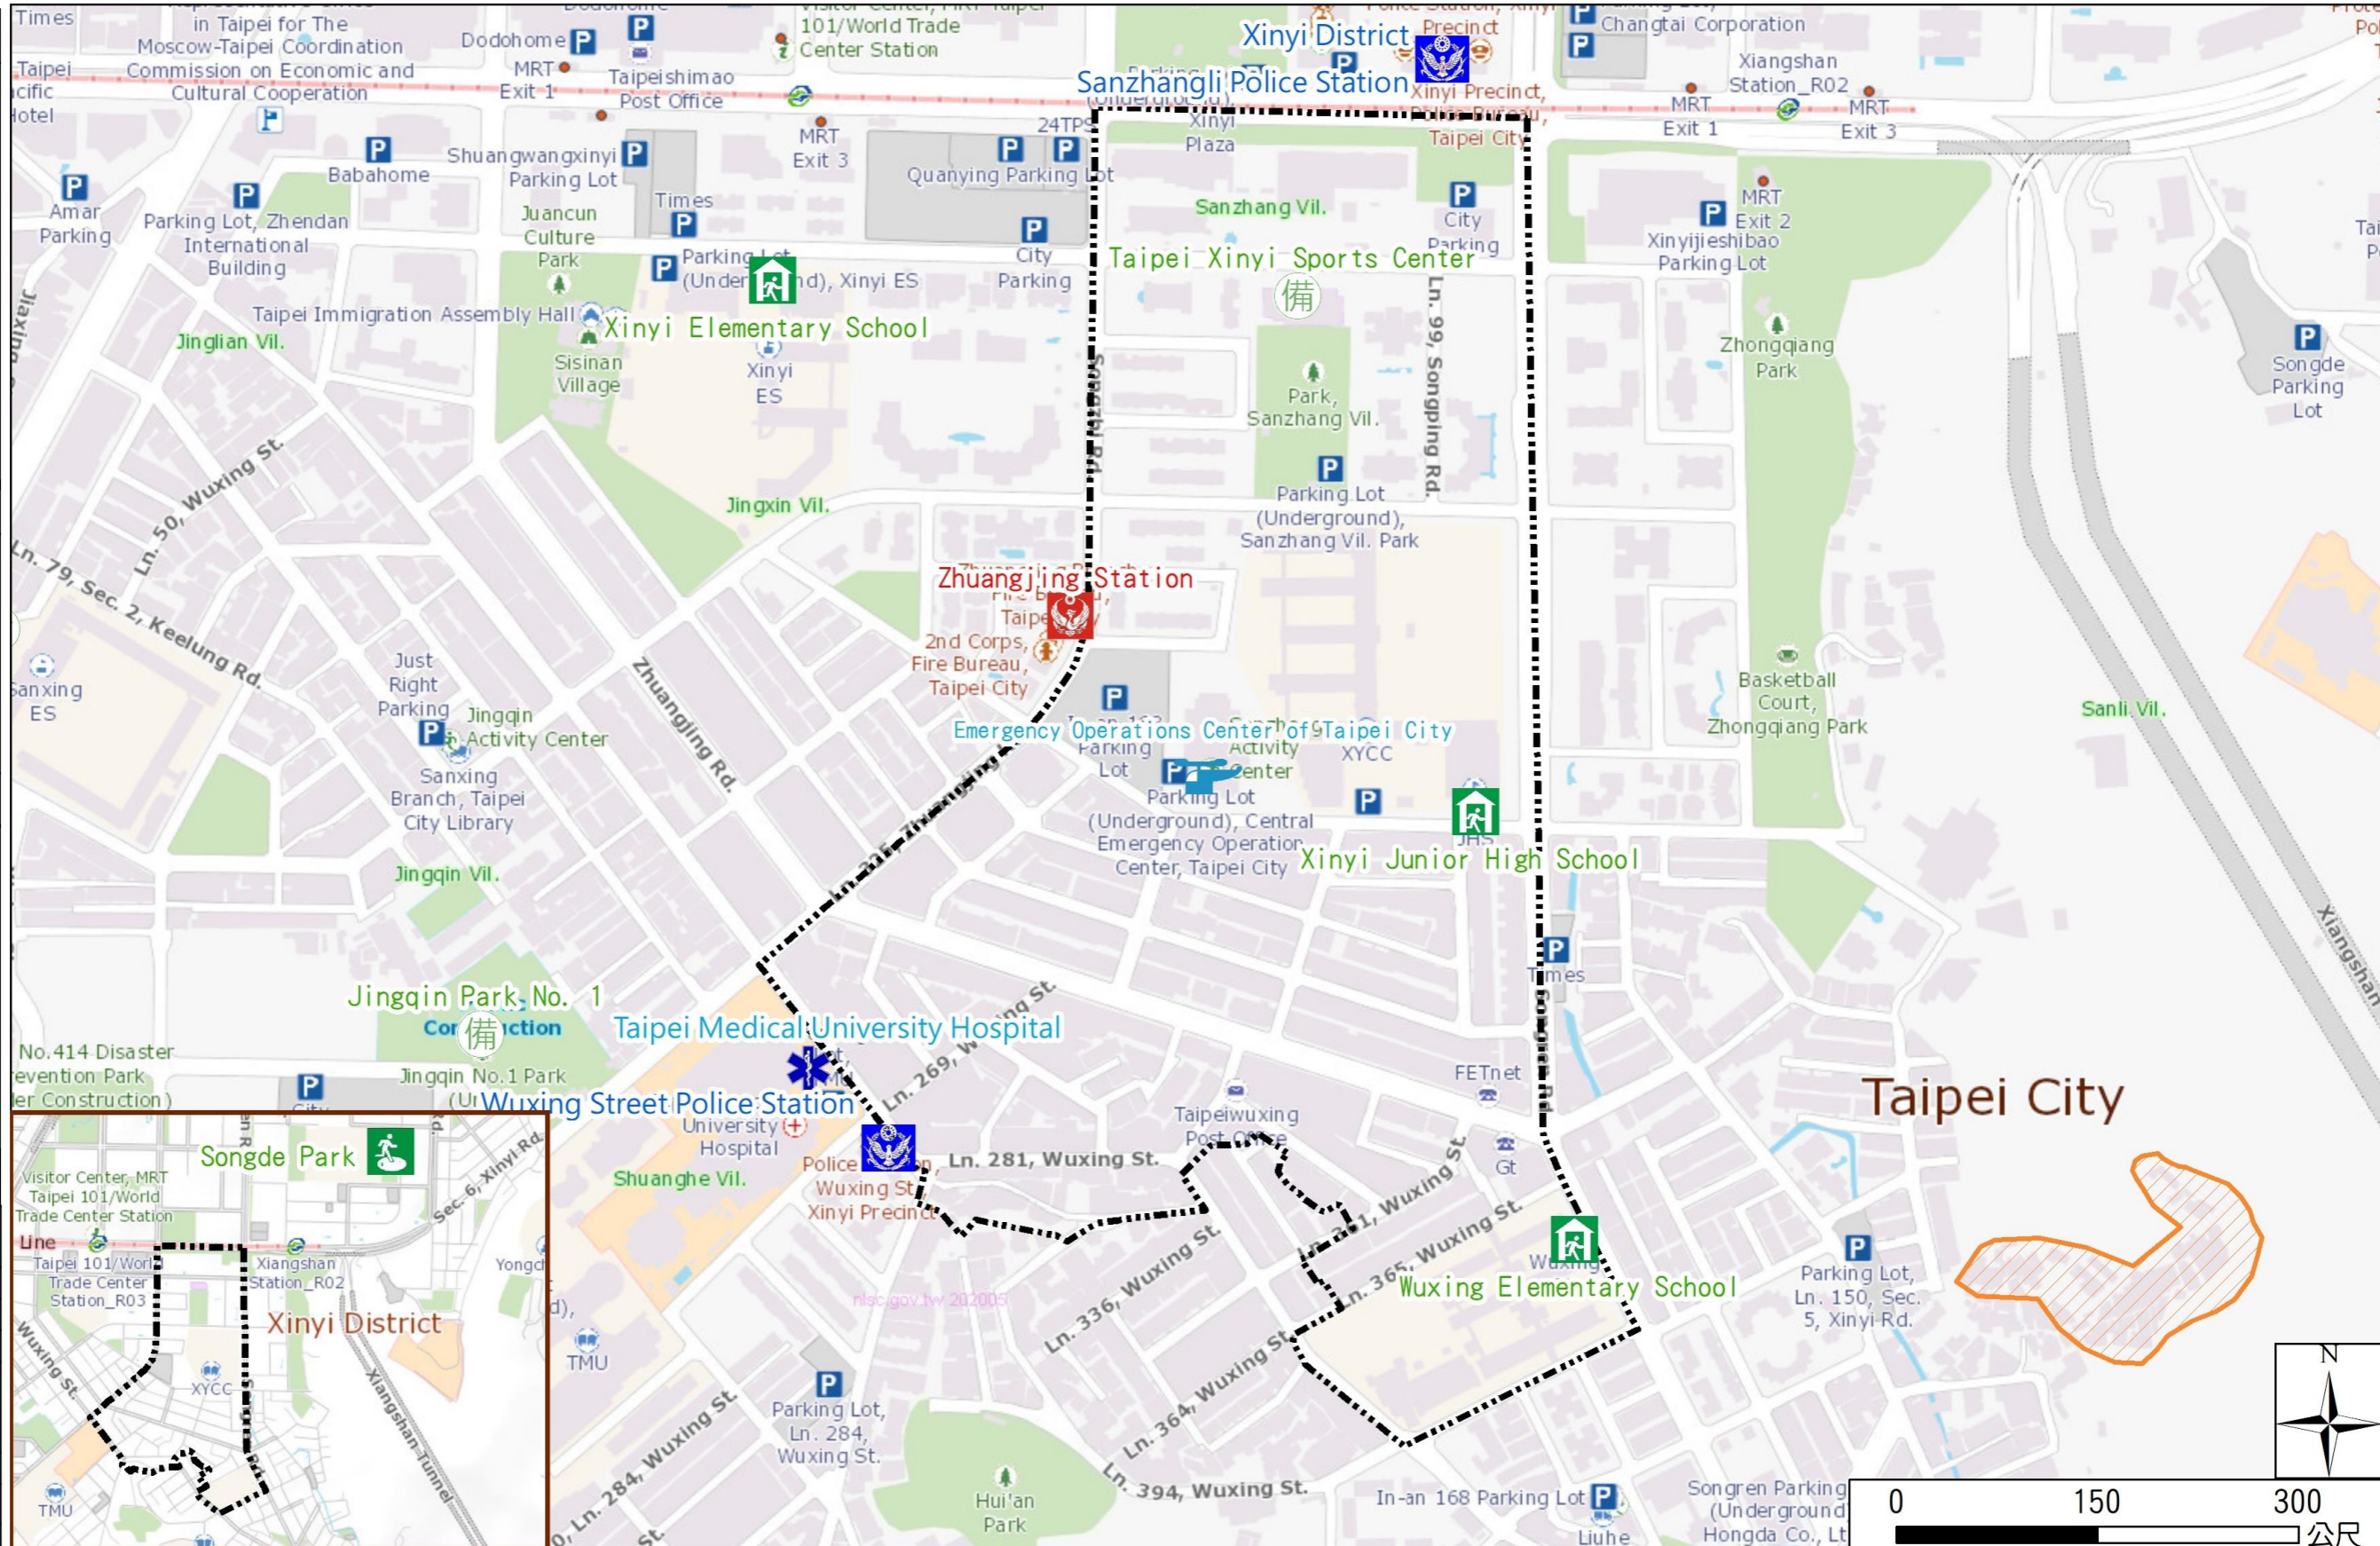

Evacuation Shelter

Name	Songde Park Shelter for Earthquake
Address	Lane 180, Songde Rd.
Capacity	1340
Contact	02-27884255
Name	Wuxing Elementary School (School for Priority Shelter) Shelter for Debris Flow
Address	No. 226, Songren Rd.
Capacity	141
Contact	02-27200226#50
Name	Xinyi Junior High School (School for Priority Shelter) Shelter for Flood
Address	No.1, Ln. 158, Songren Rd.
Capacity	206
Contact	02-27236771#511
Name	Taipei Xinyi Sports Center
Address	No. 100, Songqin St.
Capacity	200
Contact	02-87861911#211