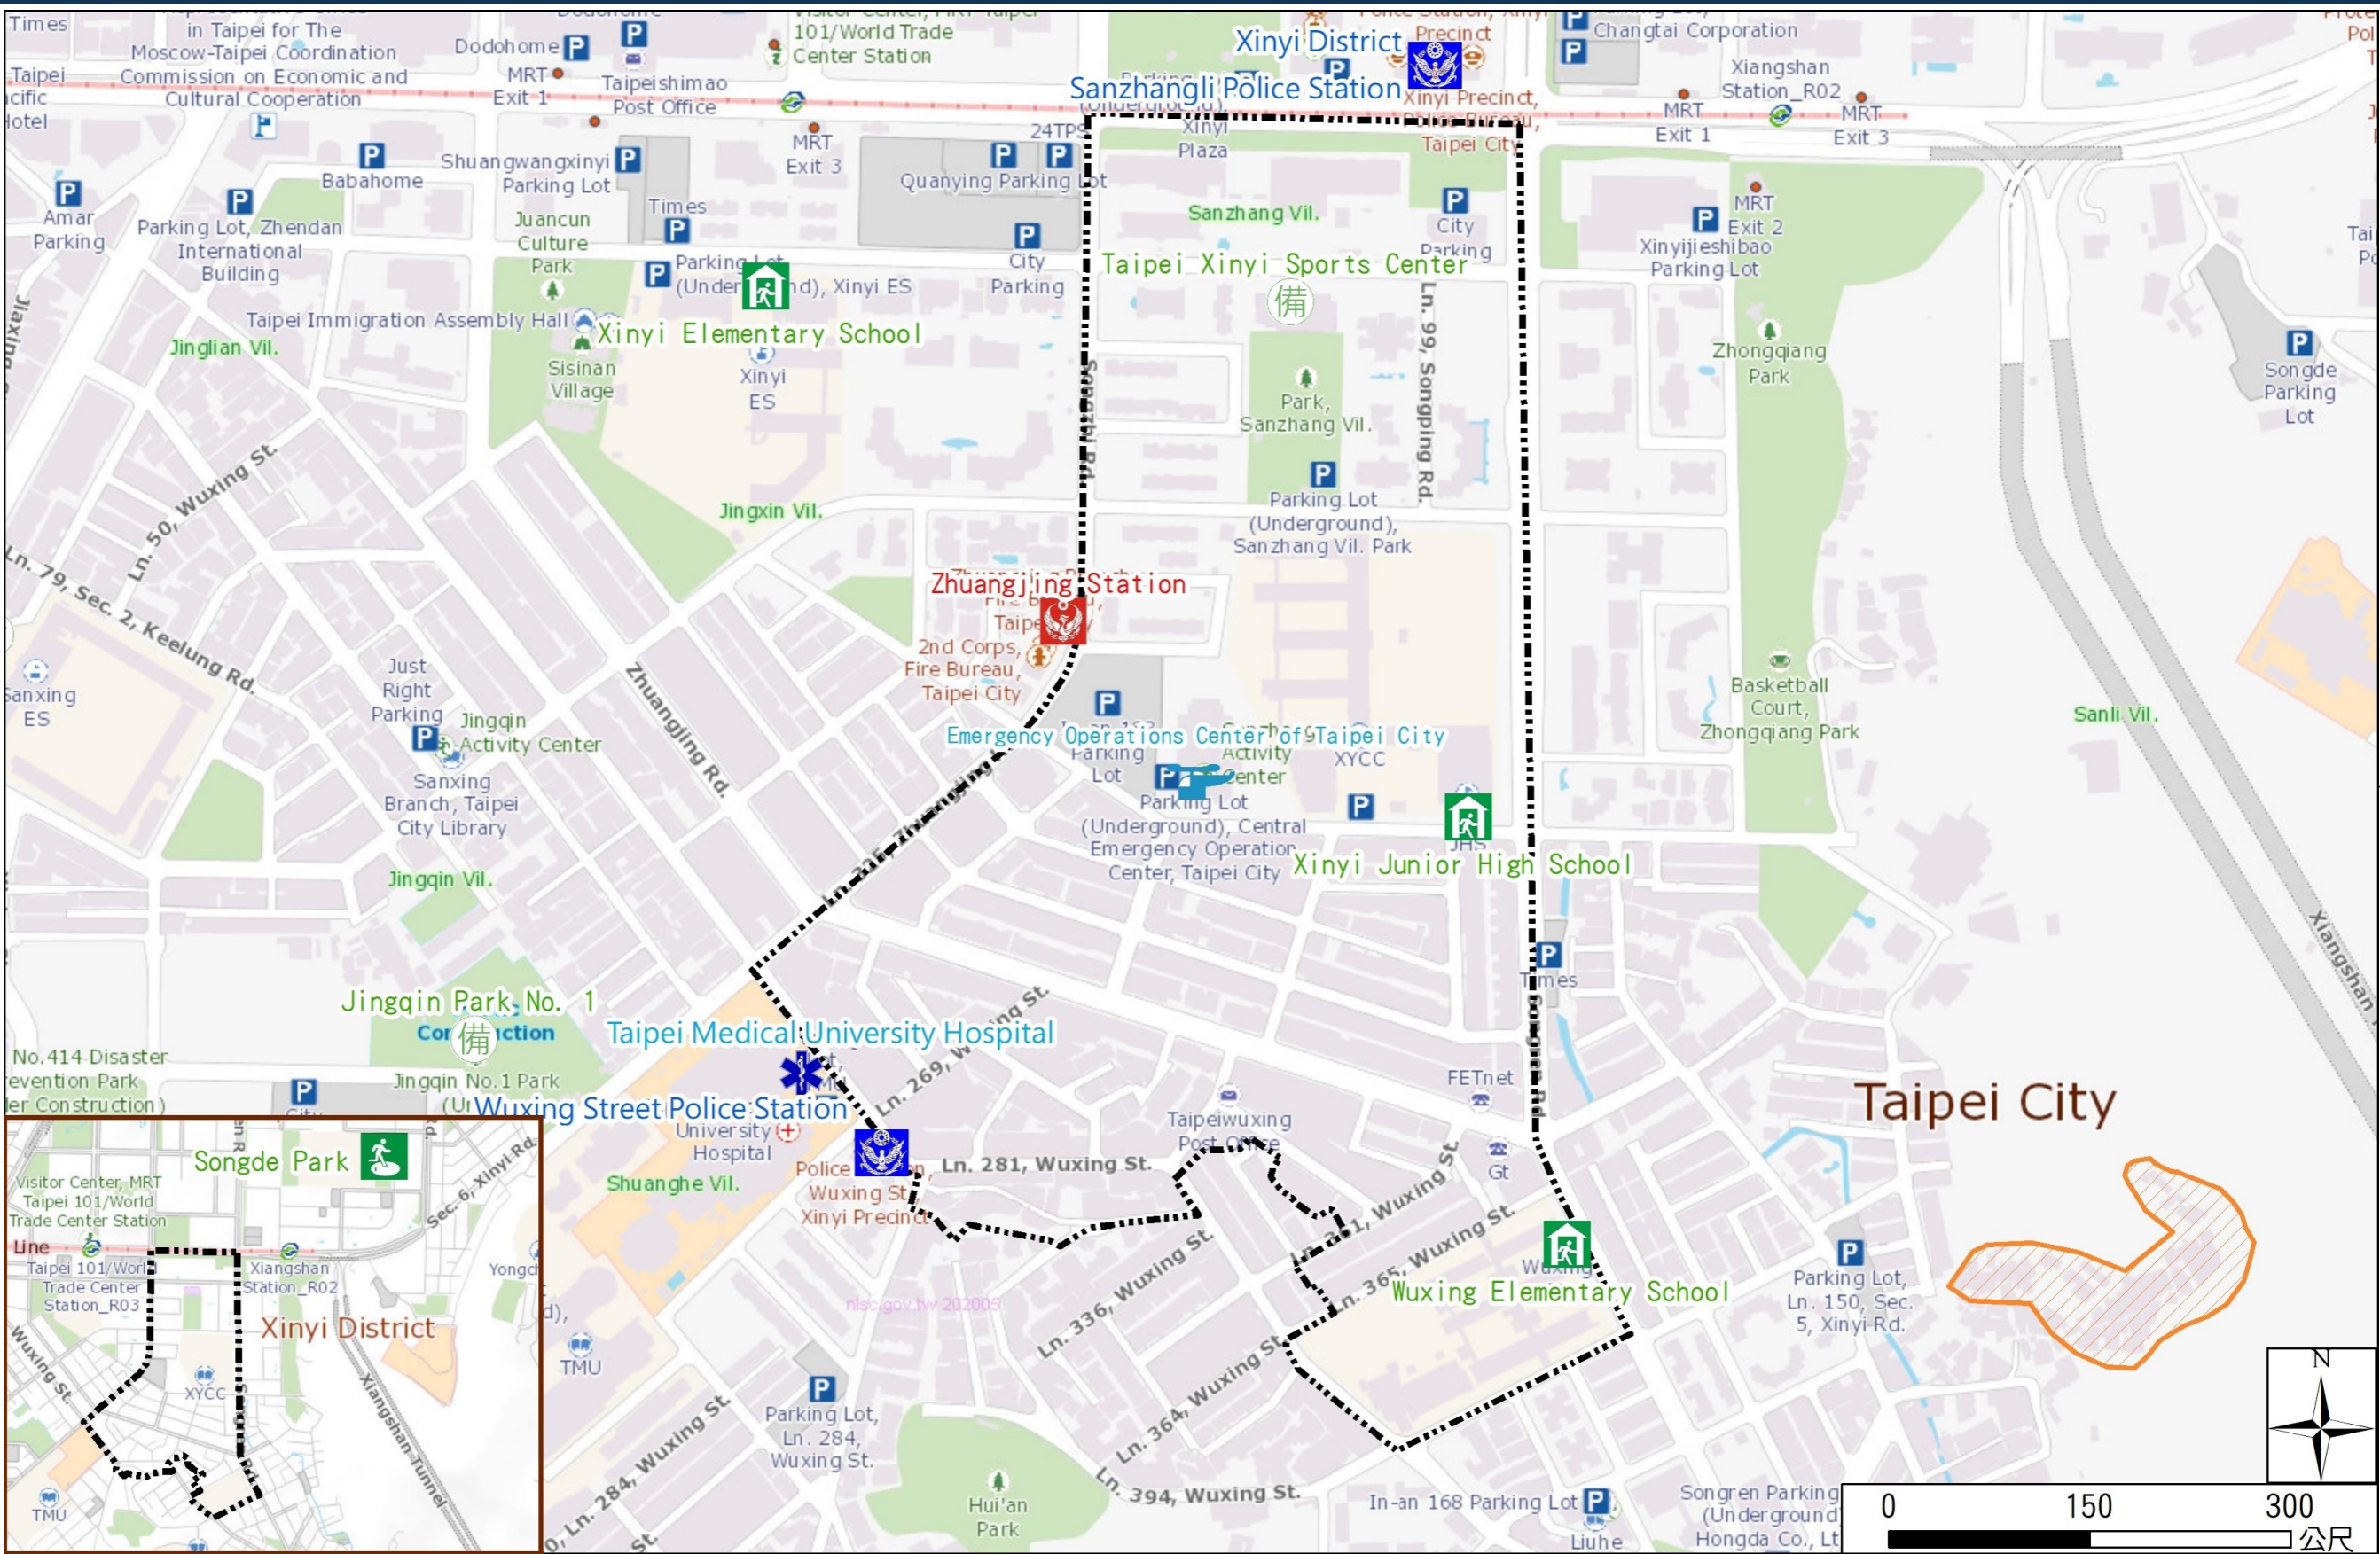

Disaster Prevention Information Website

Taipei City Disaster Prevention Information Website

Evacuation Principle

Flood: Vertical evacuation or preventive evacuation
 Earthquake :

More disaster prevention knowledge :
 Taipei City Disaster Prevention Guide

Evacuation Shelter

Name	Songde Park Shelter for Earthquake
Address	Lane 180, Songde Rd.
Capacity	1340
Contact	02-27884255
Name	Wuxing Elementary School (School for Priority Shelter) Shelter for Debris Flow
Address	No. 226, Songren Rd.
Capacity	141
Contact	02-27200226#50
Name	Xinyi Junior High School (School for Priority Shelter) Shelter for Flood
Address	No.1, Ln. 158, Songren Rd.
Capacity	206
Contact	02-27236771#511
Name	Taipei Xinyi Sports Center
Address	No. 100, Songqin St.
Capacity	200
Contact	02-87861911#211