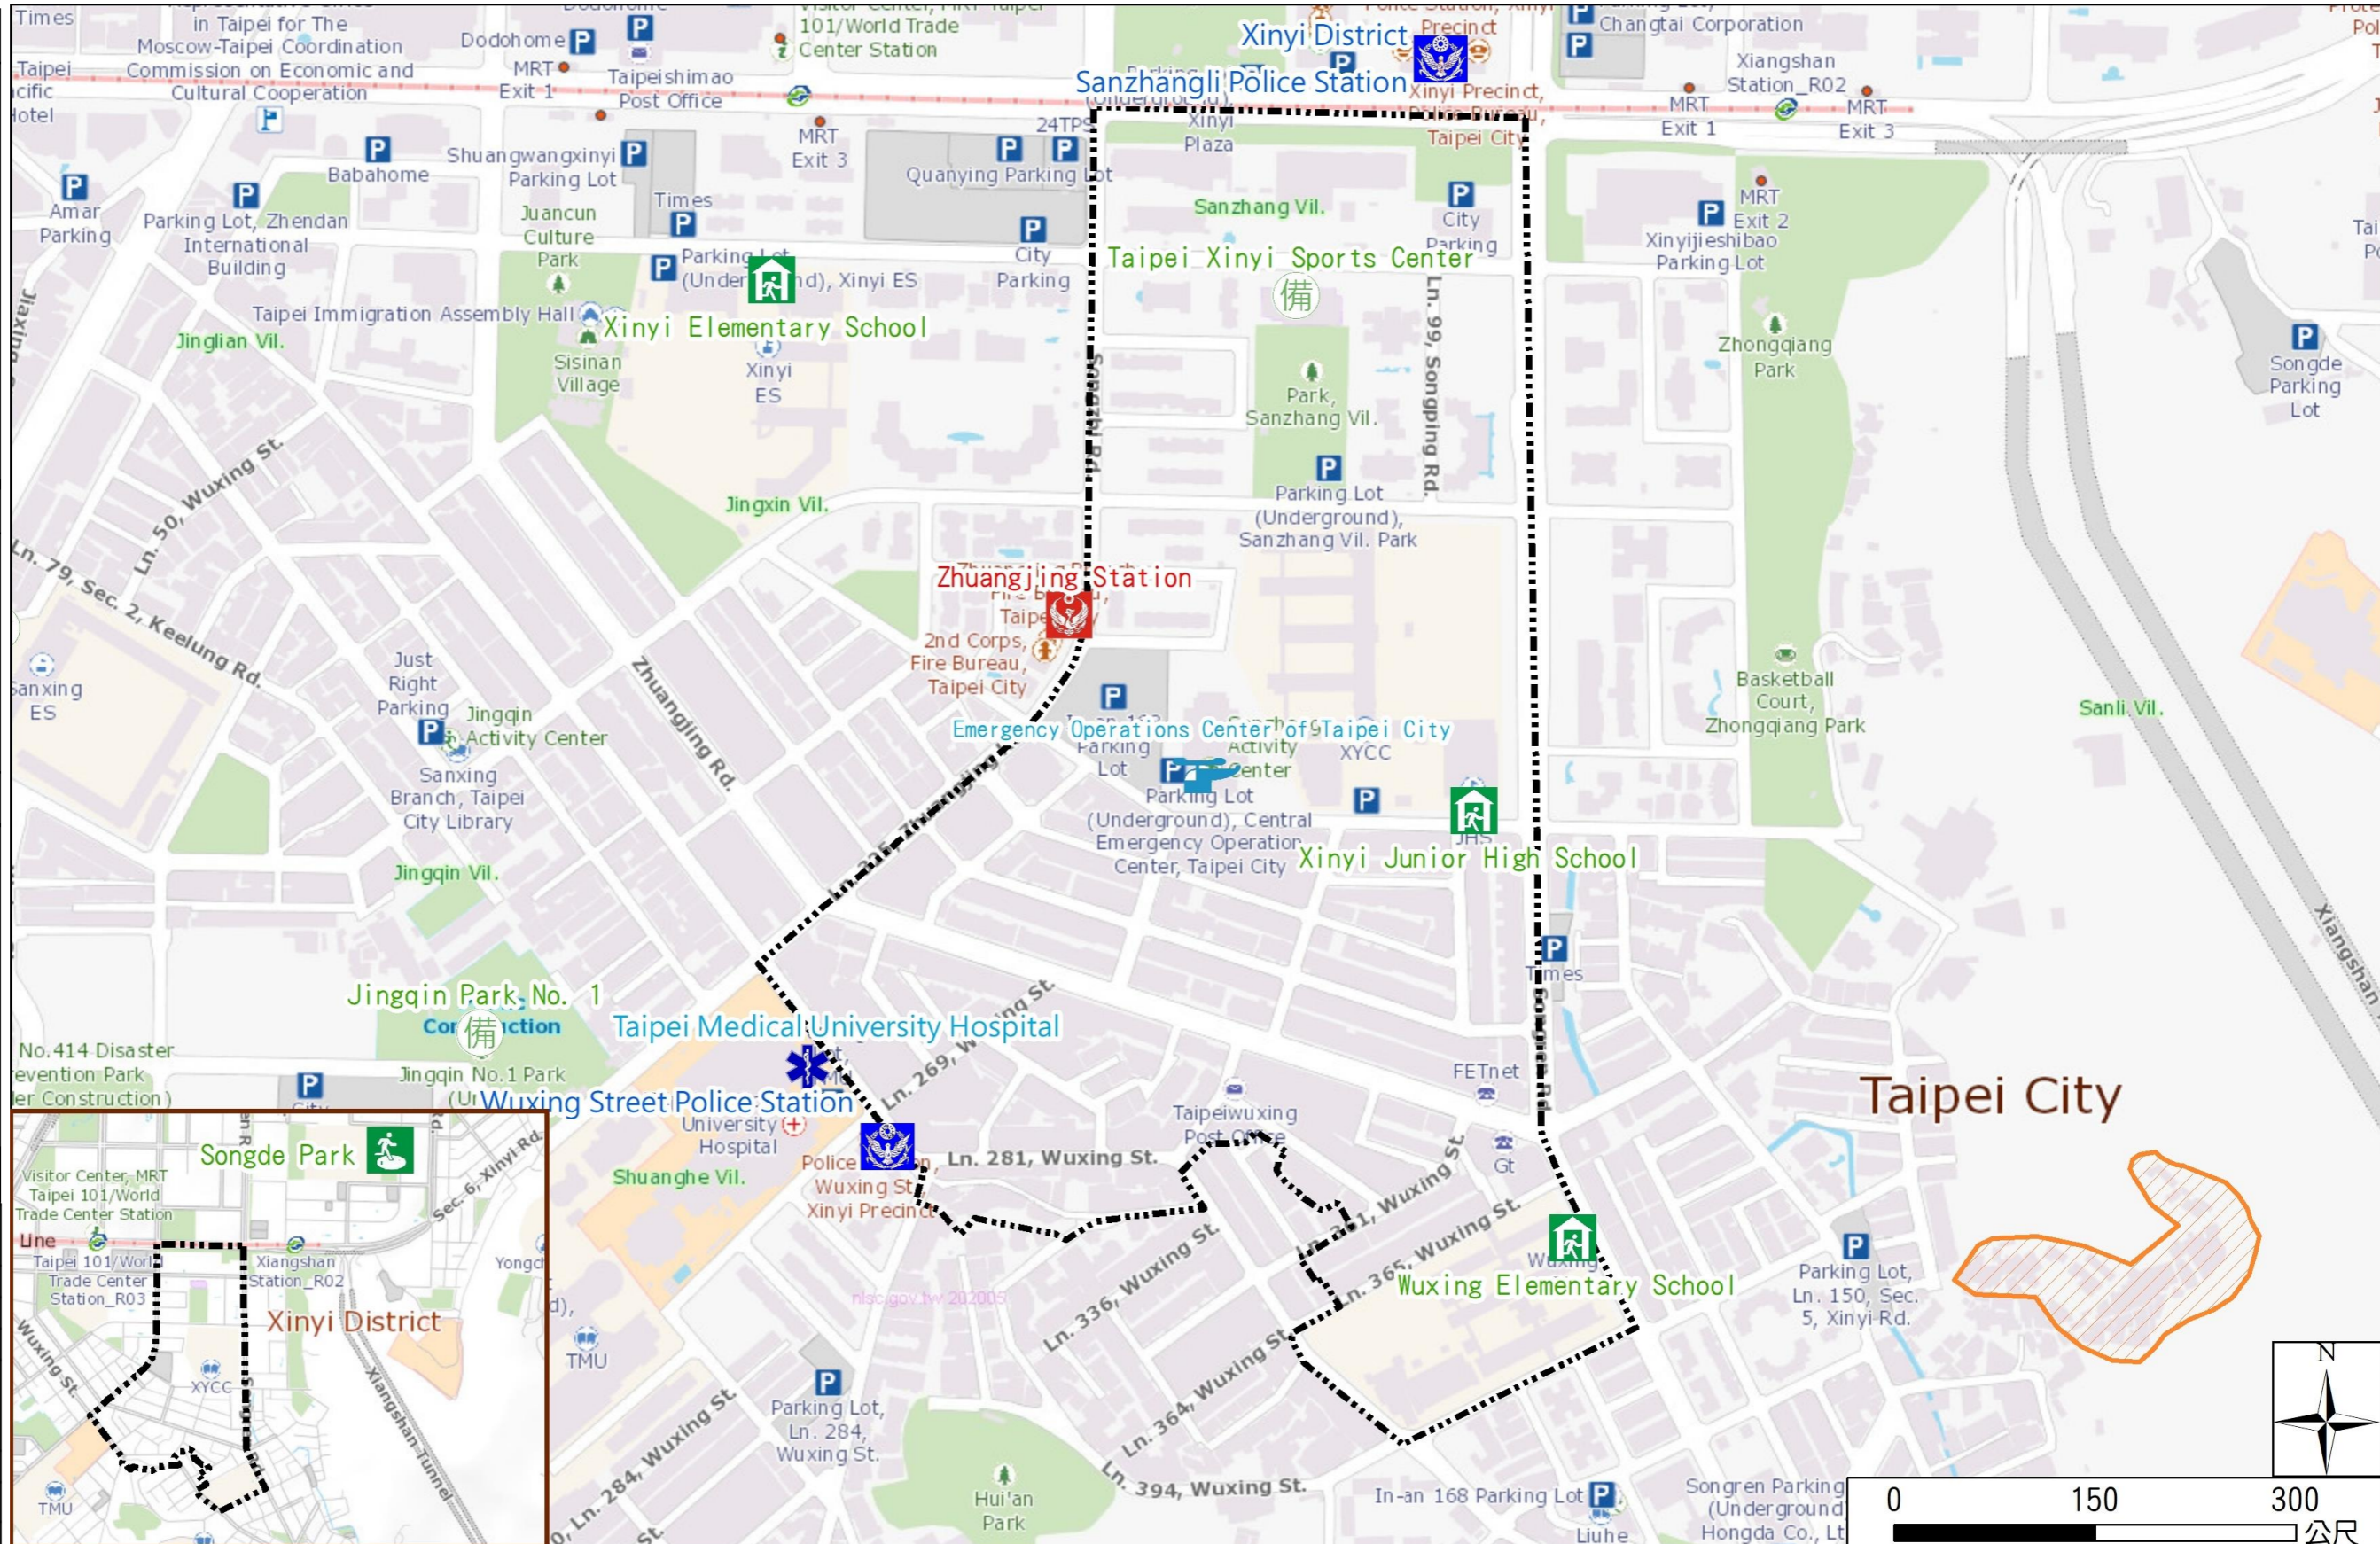

Sanzhang Vil., Xinyi Dist., Taipei City Evacuation Map

Emergency notification

Taipei Citizen Hotline : 1999
Fire Department Tel. : 119
Police Department Tel. : 110
EOC of Xinyi Dist.
Non-emergency number : 02-27239777
Emergency number : 02-66380119
Officer
Mobile : 0900-602126
Note: Please call this District's EOC to ensure that the evacuation shelter is open

Disaster Prevention Information Website

[Taipei City Disaster Prevention Information Website](#)

Evacuation Principle

Flood: Vertical evacuation or preventive evacuation
Earthquake :

More disaster prevention knowledge :
[Taipei City Disaster Prevention Guide](#)

Evacuation Shelter

Name	Songde Park Shelter for Earthquake
Address	Lane 180, Songde Rd.
Capacity	1340
Contact	02-27884255
Name	Wuxing Elementary School (School for Priority Shelter) Shelter for Debris Flow
Address	No. 226, Songren Rd.
Capacity	141
Contact	02-27200226#50
Name	Xinyi Junior High School (School for Priority Shelter) Shelter for Flood
Address	No.1, Ln. 158, Songren Rd.
Capacity	206
Contact	02-27236771#511
Name	Taipei Xinyi Sports Center
Address	No. 100, Songqin St.
Capacity	200
Contact	02-87861911#211

Legend 圖例	里界 Village Boundary	避難收容處所 Evacuation Shelter	防救災單位 Disaster Rescue Resources	重要地標 Landmark
	里界 Village Boundary	室內避難收容處所(優先安置學校) Indoor Evacuation Shelter (School for Priority Shelter)	警察單位 Police Department	重要地標 Landmark
	山坡地老舊聚落 Hillside Communities	室外避難收容處所(防災公園) Outdoor Evacuation Shelter (Disaster Prevention Park)	消防單位 Fire Department	
		避難收容處所(備用) Evacuation Shelter (Backup)	急救責任醫院 Designated Hospital (Emergency Medical Treatment)	
			直升機起降場 Helipad