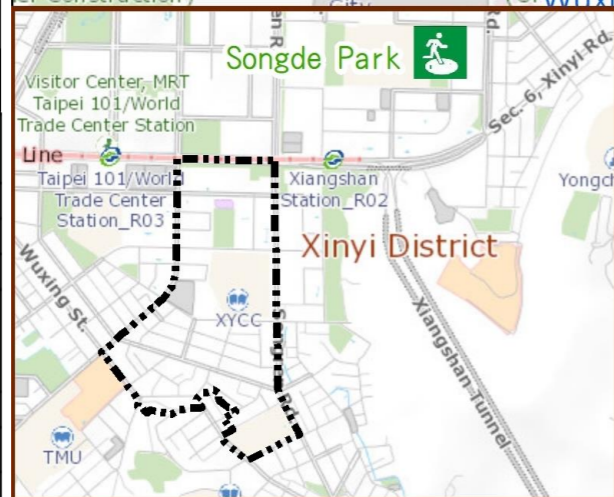

Sanzhang Vil., Xinyi Dist., Taipei City Evacuation Map

Emergency notification

Taipei Citizen Hotline : 1999
Fire Department Tel. : 119
Police Department Tel. : 110
EOC of Xinyi Dist.
Non-emergency number : 02-27239777
Emergency number : 02-66380119
Officer
Mobile : 0900-602126
Note: Please call this District's EOC to ensure that the evacuation shelter is open

Disaster Prevention Information Website

[Taipei City Disaster Prevention Information Website](#)

Evacuation Principle

Flood: Vertical evacuation or preventive evacuation
Earthquake :

More disaster prevention knowledge :
[Taipei City Disaster Prevention Guide](#)

Evacuation Shelter

Name	Songde Park Shelter for Earthquake
Address	Lane 180, Songde Rd.
Capacity	1340
Contact	02-27884255
Name	Wuxing Elementary School (School for Priority Shelter) Shelter for Debris Flow
Address	No. 226, Songren Rd.
Capacity	141
Contact	02-27200226#50
Name	Xinyi Junior High School (School for Priority Shelter) Shelter for Flood
Address	No.1, Ln. 158, Songren Rd.
Capacity	206
Contact	02-27236771#511
Name	Taipei Xinyi Sports Center
Address	No. 100, Songqin St.
Capacity	200
Contact	02-87861911#211

Legend 圖例	里界 Village Boundary	避難收容處所 Evacuation Shelter	防救災單位 Disaster Rescue Resources	重要地標 Landmark
	里界 Village Boundary	室內避難收容處所(優先安置學校) Indoor Evacuation Shelter (School for Priority Shelter)	警察單位 Police Department	重要地標 Landmark
	山坡地老舊聚落 Hillside Communities	室外避難收容處所(防災公園) Outdoor Evacuation Shelter (Disaster Prevention Park)	消防單位 Fire Department	
		避難收容處所(備用) Evacuation Shelter (Backup)	急救責任醫院 Designated Hospital (Emergency Medical Treatment)	
			直升機起降場 Helipad