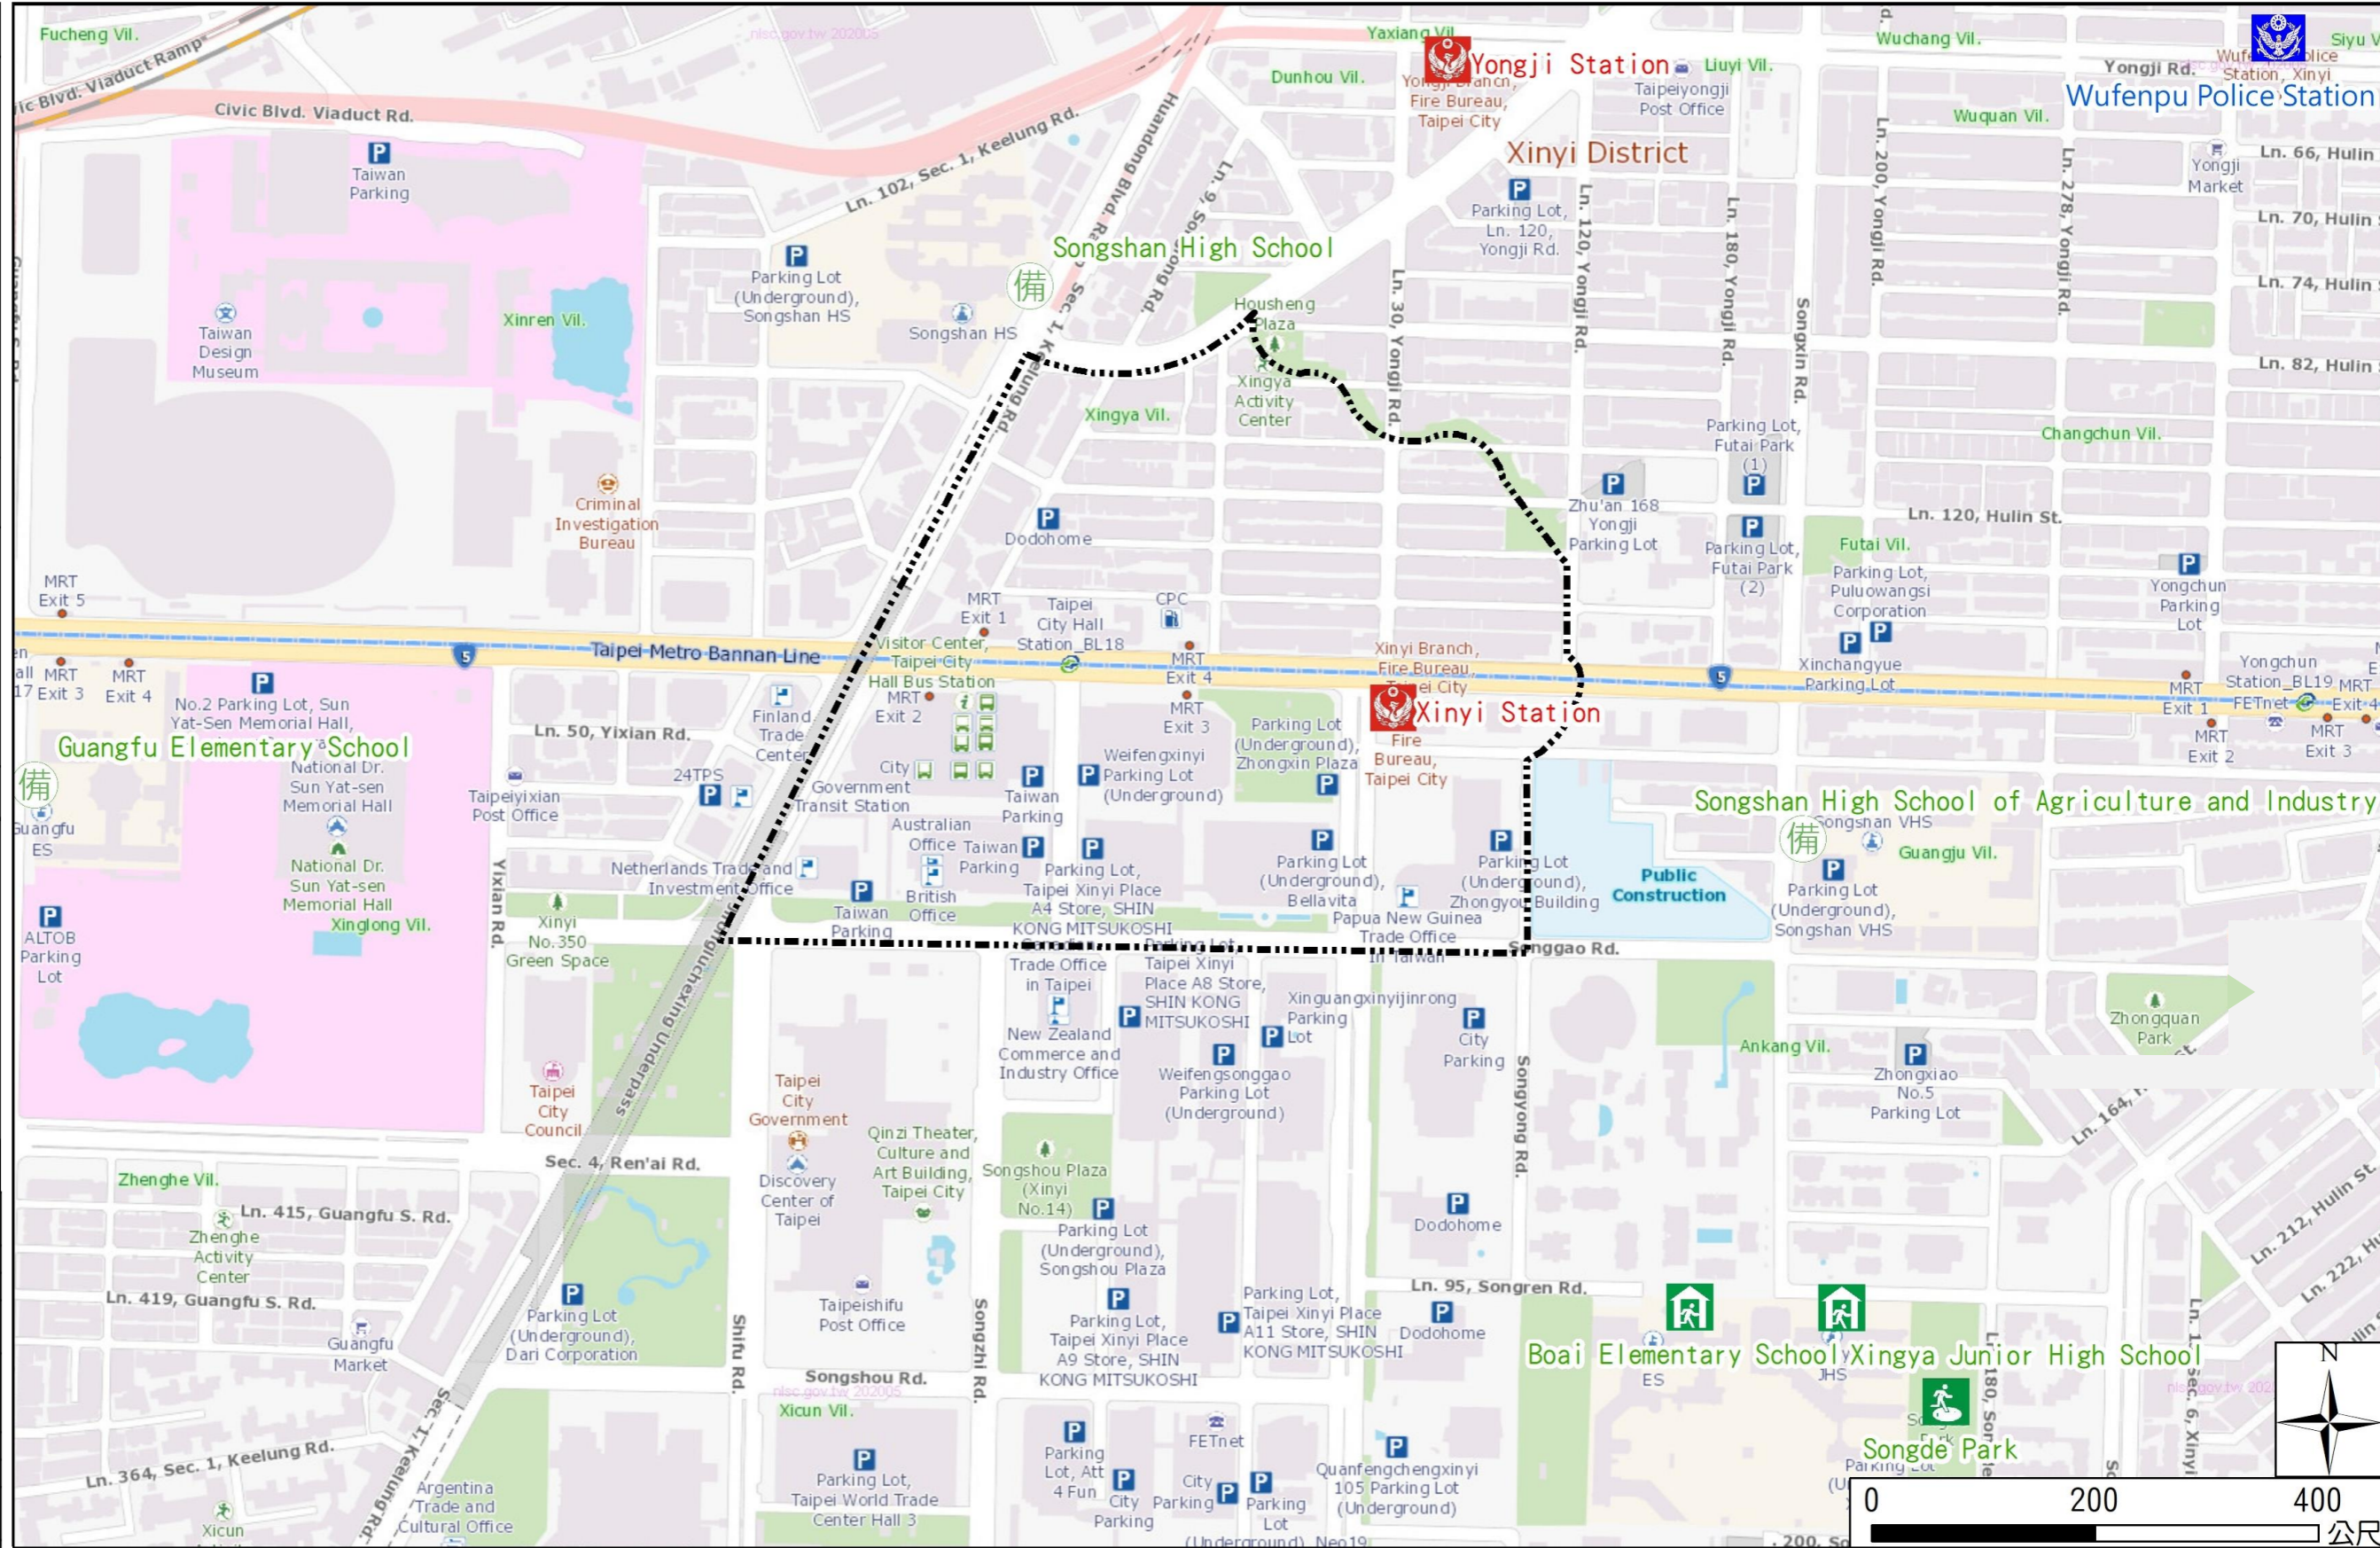

## Evacuation Shelter

Name	Songde Park Shelter for Earthquake
Address	Lane 180, Songde Rd.
Capacity	1340
Contact number	02-27884255
Name	Boai Elementary School (School for Priority Shelter) Shelter for Earthquake
Address	No. 20, Ln. 95, Songren Rd.
Capacity	156
Contact number	02-23450616#400
Name	Xingya Junior High School (School for Priority Shelter) Shelter for Earthquake
Address	No. 15, Ln. 168, Songde Rd.
Capacity	251
Contact number	02-27232771#500
Name	Songshan High School
Address	No. 156, Sec. 1, Keelung Rd.
Capacity	300
Contact number	02-27535968#230