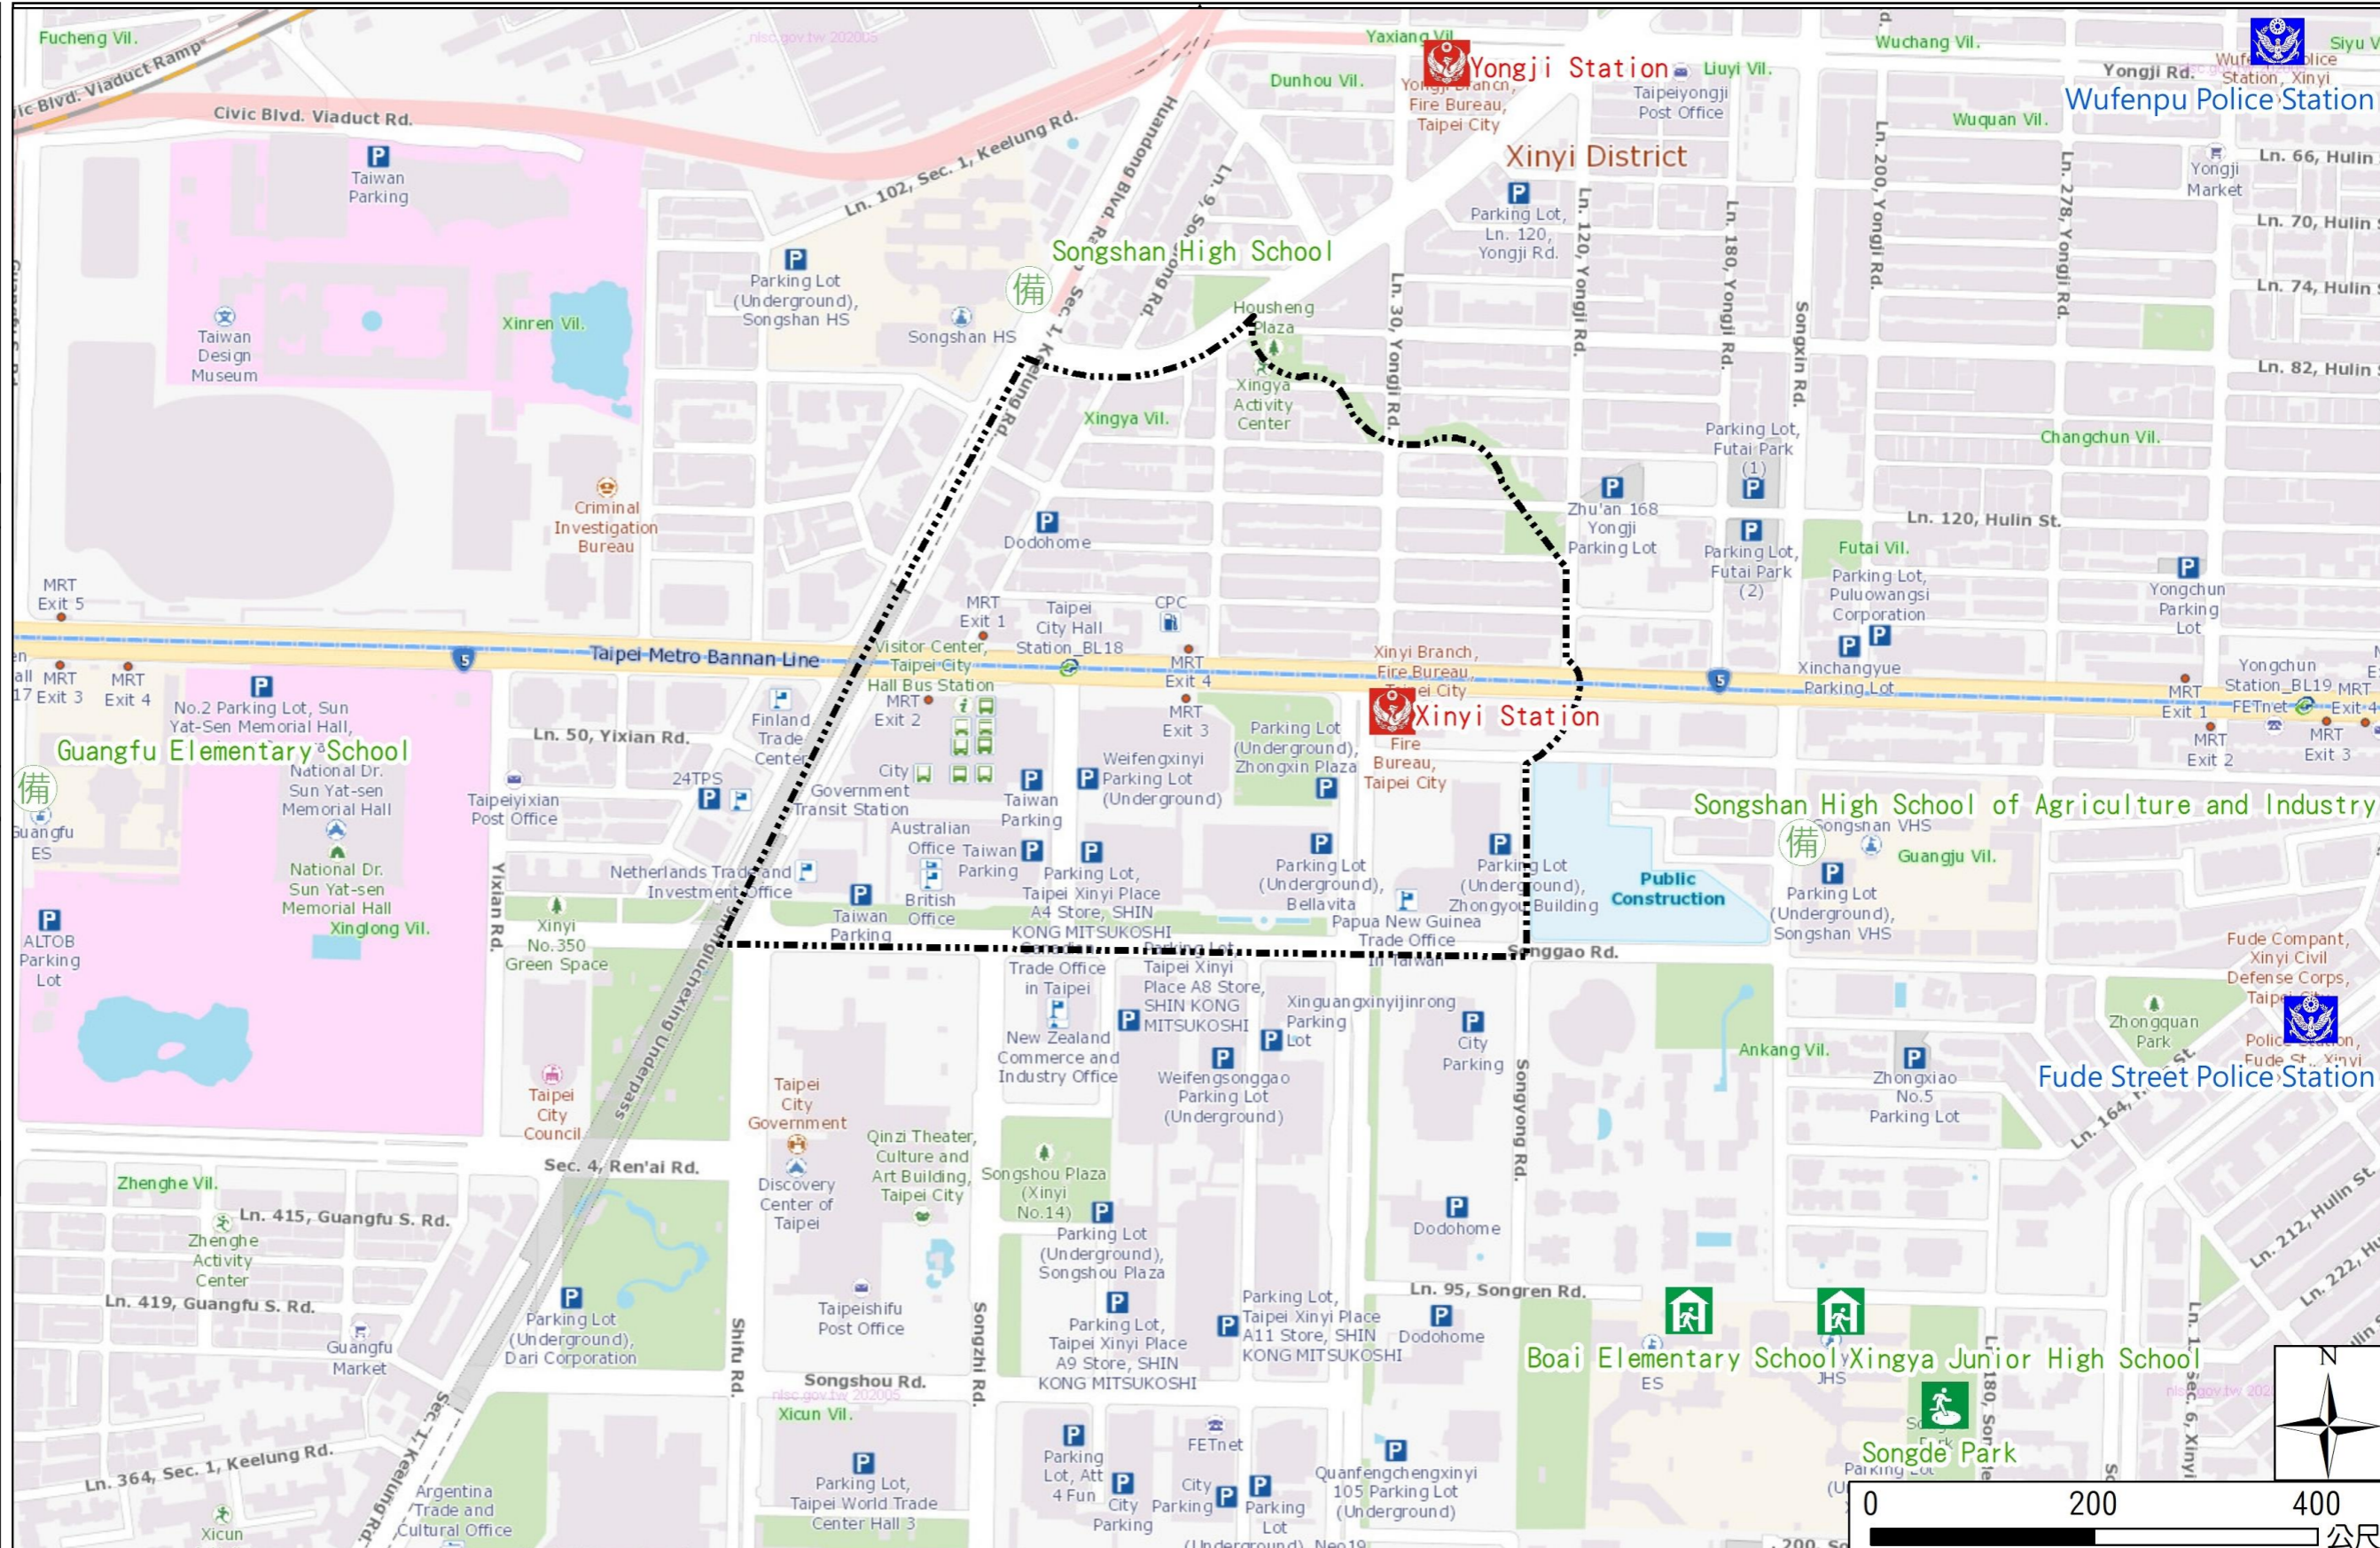

Disaster Prevention Information Website

Taipei City Disaster Prevention Information Website

Evacuation Principle

Flood: Vertical evacuation or preventive evacuation
 Earthquake :

More disaster prevention knowledge :
 Taipei City Disaster Prevention Guide

Evacuation Shelter

Name	Songde Park Shelter for Earthquake
Address	Lane 180, Songde Rd.
Capacity	1340
Contact number	02-27884255
Name	Boai Elementary School (School for Priority Shelter) Shelter for Earthquake
Address	No. 20, Ln. 95, Songren Rd.
Capacity	156
Contact number	02-23450616#400
Name	Xingya Junior High School (School for Priority Shelter) Shelter for Earthquake
Address	No. 15, Ln. 168, Songde Rd.
Capacity	251
Contact number	02-27232771#500
Name	Songshan High School
Address	No. 156, Sec. 1, Keelung Rd.
Capacity	300
Contact number	02-27535968#268

Legend 圖例	里界 Village Boundary	避難收容處所 Evacuation Shelter	防救災單位 Disaster Rescue Resources	重要地標 Landmark
	里界 Village Boundary	室內避難收容處所(優先安置學校) Indoor Evacuation Shelter (School for Priority Shelter)	警察單位 Police Department	重要地標 Landmark
		室外避難收容處所(防災公園) Outdoor Evacuation Shelter (Disaster Prevention Park)	消防單位 Fire Department	
		避難收容處所(備用) Evacuation Shelter (Backup)	急救責任醫院 Designated Hospital (Emergency Medical Treatment)	
			直升機起降場 Helipad	