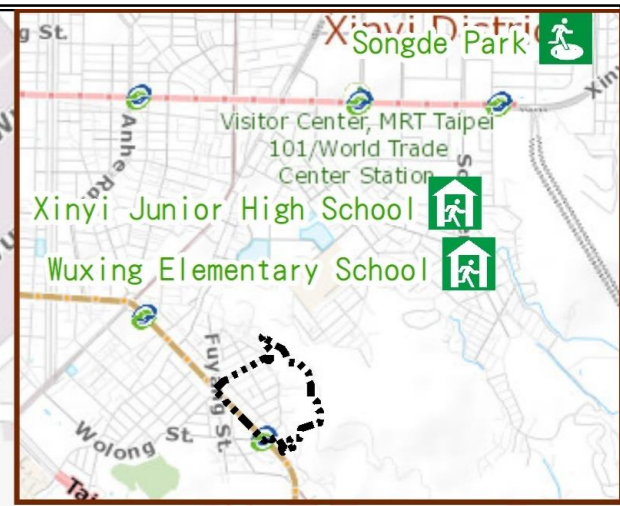

Lizhong Vil., Xinyi Dist., Taipei City Simple Evacuation Map

Emergency notification

Taipei Citizen Hotline : 1999
Fire Department Tel. : 119
Police Department Tel. : 110
EOC of Xinyi Dist.
Non-emergency number :
02-27239777
Emergency number :
02-66380119
Officer
Mobile : 0900-606197
Note: Please call this District's
EOC to ensure that the evacuation
shelter is open

Disaster Prevention Information Website

Taipei City Disaster Prevention Information Website

Evacuation Principle

Flood: Vertical evacuation or preventive evacuation
Earthquake :

More disaster prevention knowledge :
Taipei City Disaster Prevention Guide

Evacuation Shelter

Name	Songde Park Shelter for Earthquake
Address	Lane 180, Songde Rd.
Capacity	1340
Contact number	02-27884255
Name	Wuxing Elementary School (School for Priority Shelter) Shelter for Debris Flow
Address	No. 226, Songren Rd.
Capacity	141
Contact number	02-27200226#50
Name	Xinyi Junior High School (School for Priority Shelter) Shelter for Flood
Address	No. 1, Ln. 158, Songren Rd.
Capacity	206
Contact number	02-27236771#511
Name	Sanxing Elementary School
Address	No. 99, Sec. 2, Keelung Rd.
Capacity	228
Contact number	02-27364687#51

圖例 Legend	里界 Village Boundary	避難收容處所 Evacuation Shelter	防救災單位 Disaster Rescue Resources	重要地標 Landmark
	里界 Village Boundary 山坡地老舊聚落 Hillside Communities 土石流潛勢溪流 Potential Debris Flow Hazard Torrent	室內避難收容處所(優先安置學校) Indoor Evacuation Shelter (School for Priority Shelter) 室外避難收容處所(防災公園) Outdoor Evacuation Shelter (Disaster Prevention Park) 避難收容處所(備用) Evacuation Shelter (Backup)	警察單位 Police Department 消防單位 Fire Department 急救責任醫院 Designated Hospital (Emergency Medical Treatment) 直升機起降場 Helipad	重要地標 Landmark