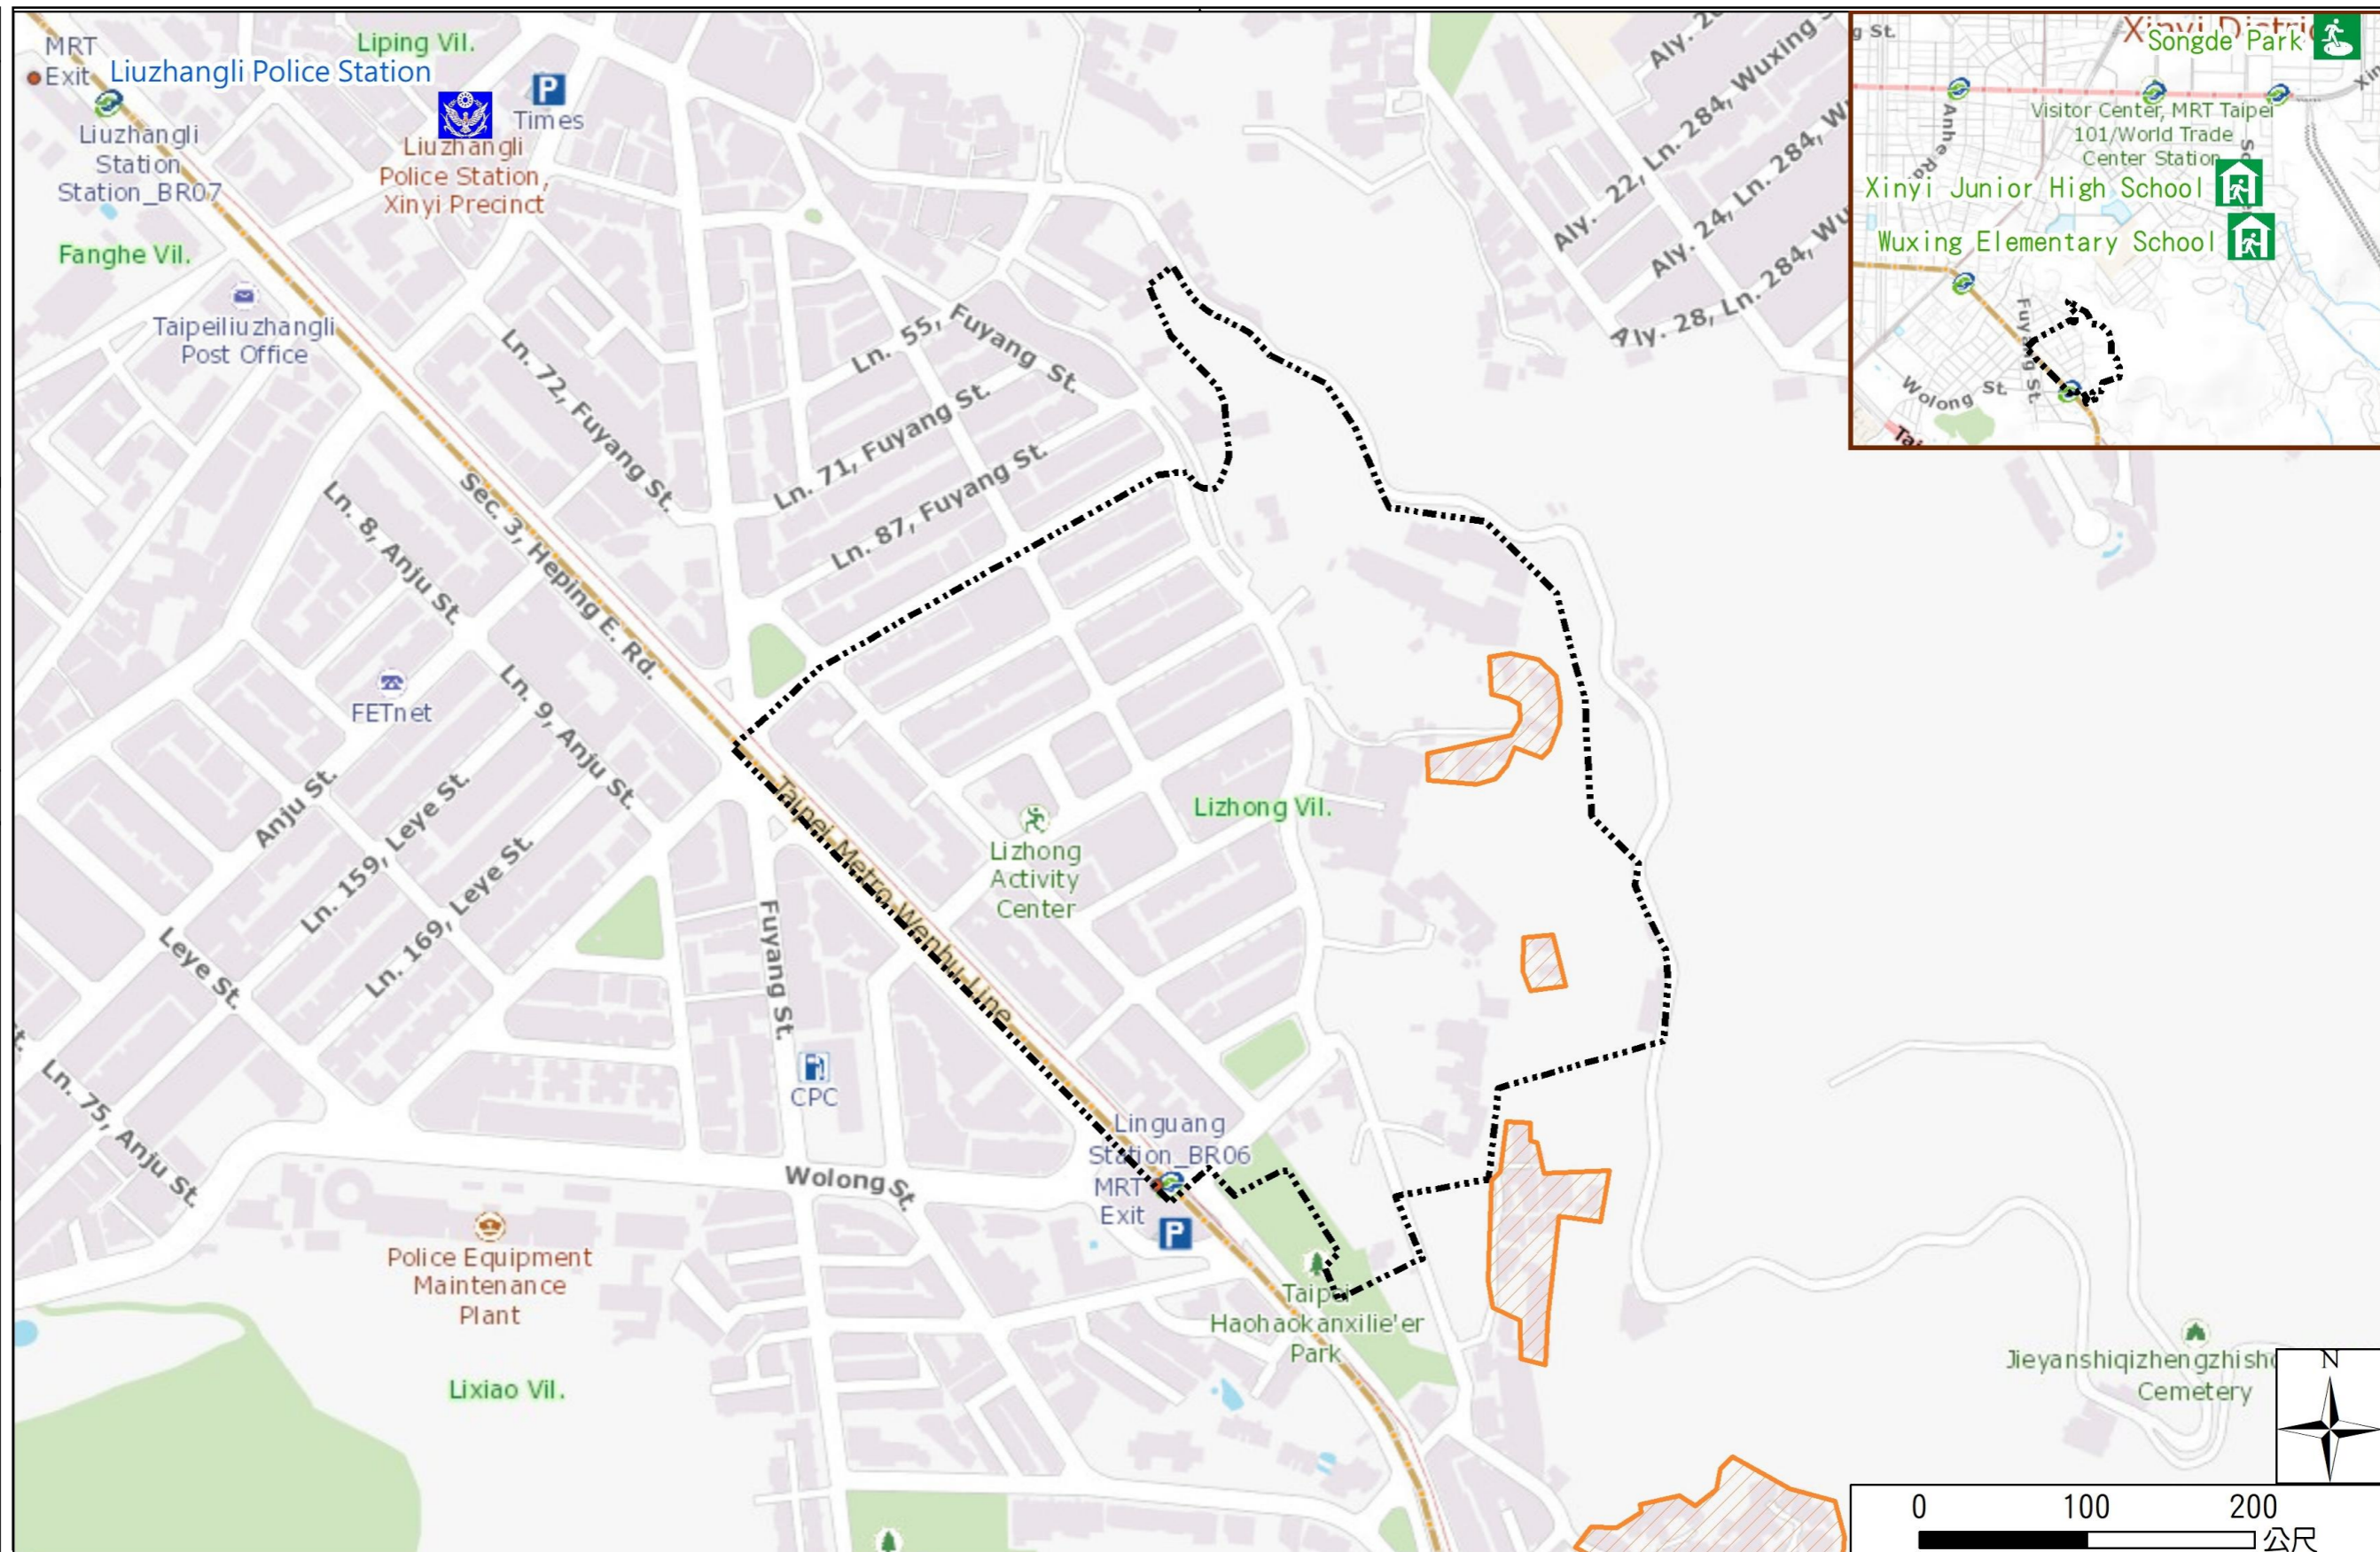

Lizhong Vil., Xinyi Dist., Taipei City Simple Evacuation Map

Emergency notification

Taipei Citizen Hotline : 1999
Fire Department Tel. : 119
Police Department Tel. : 110
EOC of Xinyi Dist.
Non-emergency number :
02-27239777
Emergency number :
02-66380119
Officer
Mobile : 0900-606197
Note: Please call this District's
EOC to ensure that the evacuation
shelter is open

Disaster Prevention Information Website

Taipei City Disaster Prevention Information Website

Evacuation Principle

Flood: Vertical evacuation or preventive evacuation
Earthquake :

More disaster prevention knowledge :
Taipei City Disaster Prevention Guide

Evacuation Shelter

Name	Songde Park Shelter for Earthquake
Address	Lane 180, Songde Rd.
Capacity	1340
Contact number	02-27884255
Name	Wuxing Elementary School (School for Priority Shelter) Shelter for Debris Flow
Address	No. 226, Songren Rd.
Capacity	141
Contact number	02-27200226#50
Name	Xinyi Junior High School (School for Priority Shelter) Shelter for Flood
Address	No. 1, Ln. 158, Songren Rd.
Capacity	206
Contact number	02-27236771#511
Name	Sanxing Elementary School
Address	No. 99, Sec. 2, Keelung Rd.
Capacity	228
Contact number	02-27364687#51

圖例 Legend	里界 Village Boundary	避難收容處所 Evacuation Shelter	防救災單位 Disaster Rescue Resources	重要地標 Landmark
	里界 Village Boundary 山坡地老舊聚落 Hillside Communities 土石流潛勢溪流 Potential Debris Flow Hazard Torrent	室內避難收容處所(優先安置學校) Indoor Evacuation Shelter (School for Priority Shelter) 室外避難收容處所(防災公園) Outdoor Evacuation Shelter (Disaster Prevention Park) 避難收容處所(備用) Evacuation Shelter (Backup)	警察單位 Police Department 消防單位 Fire Department 急救責任醫院 Designated Hospital (Emergency Medical Treatment) 直升機起降場 Helipad	重要地標 Landmark