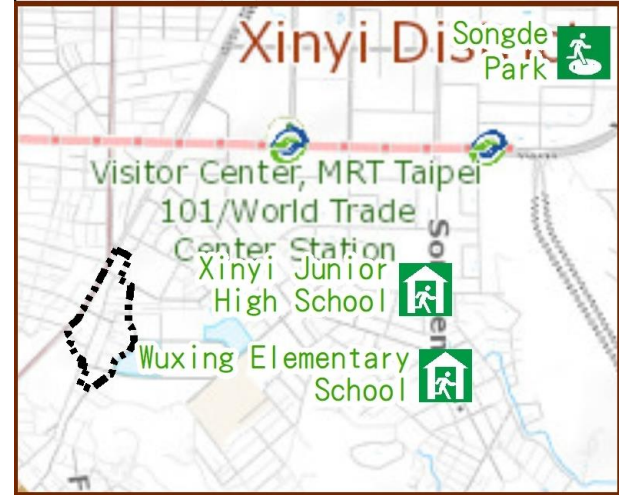

Jiaxing Vil., Xinyi Dist., Taipei City Evacuation Map

Emergency Notification

Taipei Citizen Hotline : 1999
Fire Department Tel. : 119
Police Department Tel. : 110
EOC of Xinyi Dist.
Non-emergency number :
02-27239777
Emergency number :
02-66380119
Officer Mobile : 0900-602352
Note: Please call this District's
EOC to ensure that the
evacuation shelter is open

Disaster Prevention Information Website

Taipei City Disaster Prevention Information Website

Evacuation Principle

Flood: Vertical evacuation or preventive evacuation
Earthquake :

More disaster prevention knowledge :
Taipei City Disaster Prevention Guide

Evacuation Shelter

Name	Songde Park Shelter for Earthquake
Address	Lane 180, Songde Rd.
Capacity	1340
Contact number	02-27884255
Name	Wuxing Elementary School (School for Priority Shelter) Shelter for Debris Flow
Address	No. 226, Songren Rd.
Capacity	141
Contact number	02-27200226#50
Name	Xinyi Junior High School (School for Priority Shelter) Shelter for Flood
Address	No. 1, Ln. 158, Songren Rd.
Capacity	206
Contact number	02-27236771#511
Name	Sanxing Elementary School
Address	No. 99, Sec. 2, Keelung Rd.
Capacity	77
Contact number	02-27364687#150

Legend 圖例	里界 Village Boundary	避難收容處所 Evacuation Shelter	防救災單位 Disaster Rescue Resources	重要地標 Landmark
	里界 Village Boundary	室內避難收容處所(優先安置學校) Indoor Evacuation Shelter (School for Priority Shelter) 室外避難收容處所(防災公園) Outdoor Evacuation Shelter (Disaster Prevention Park) 避難收容處所(備用) Evacuation Shelter (Backup)	警察單位 Police Department 消防單位 Fire Department 急救責任醫院 Designated Hospital (Emergency Medical Treatment)	直升機起降場 Helipad 重要地標 Landmark