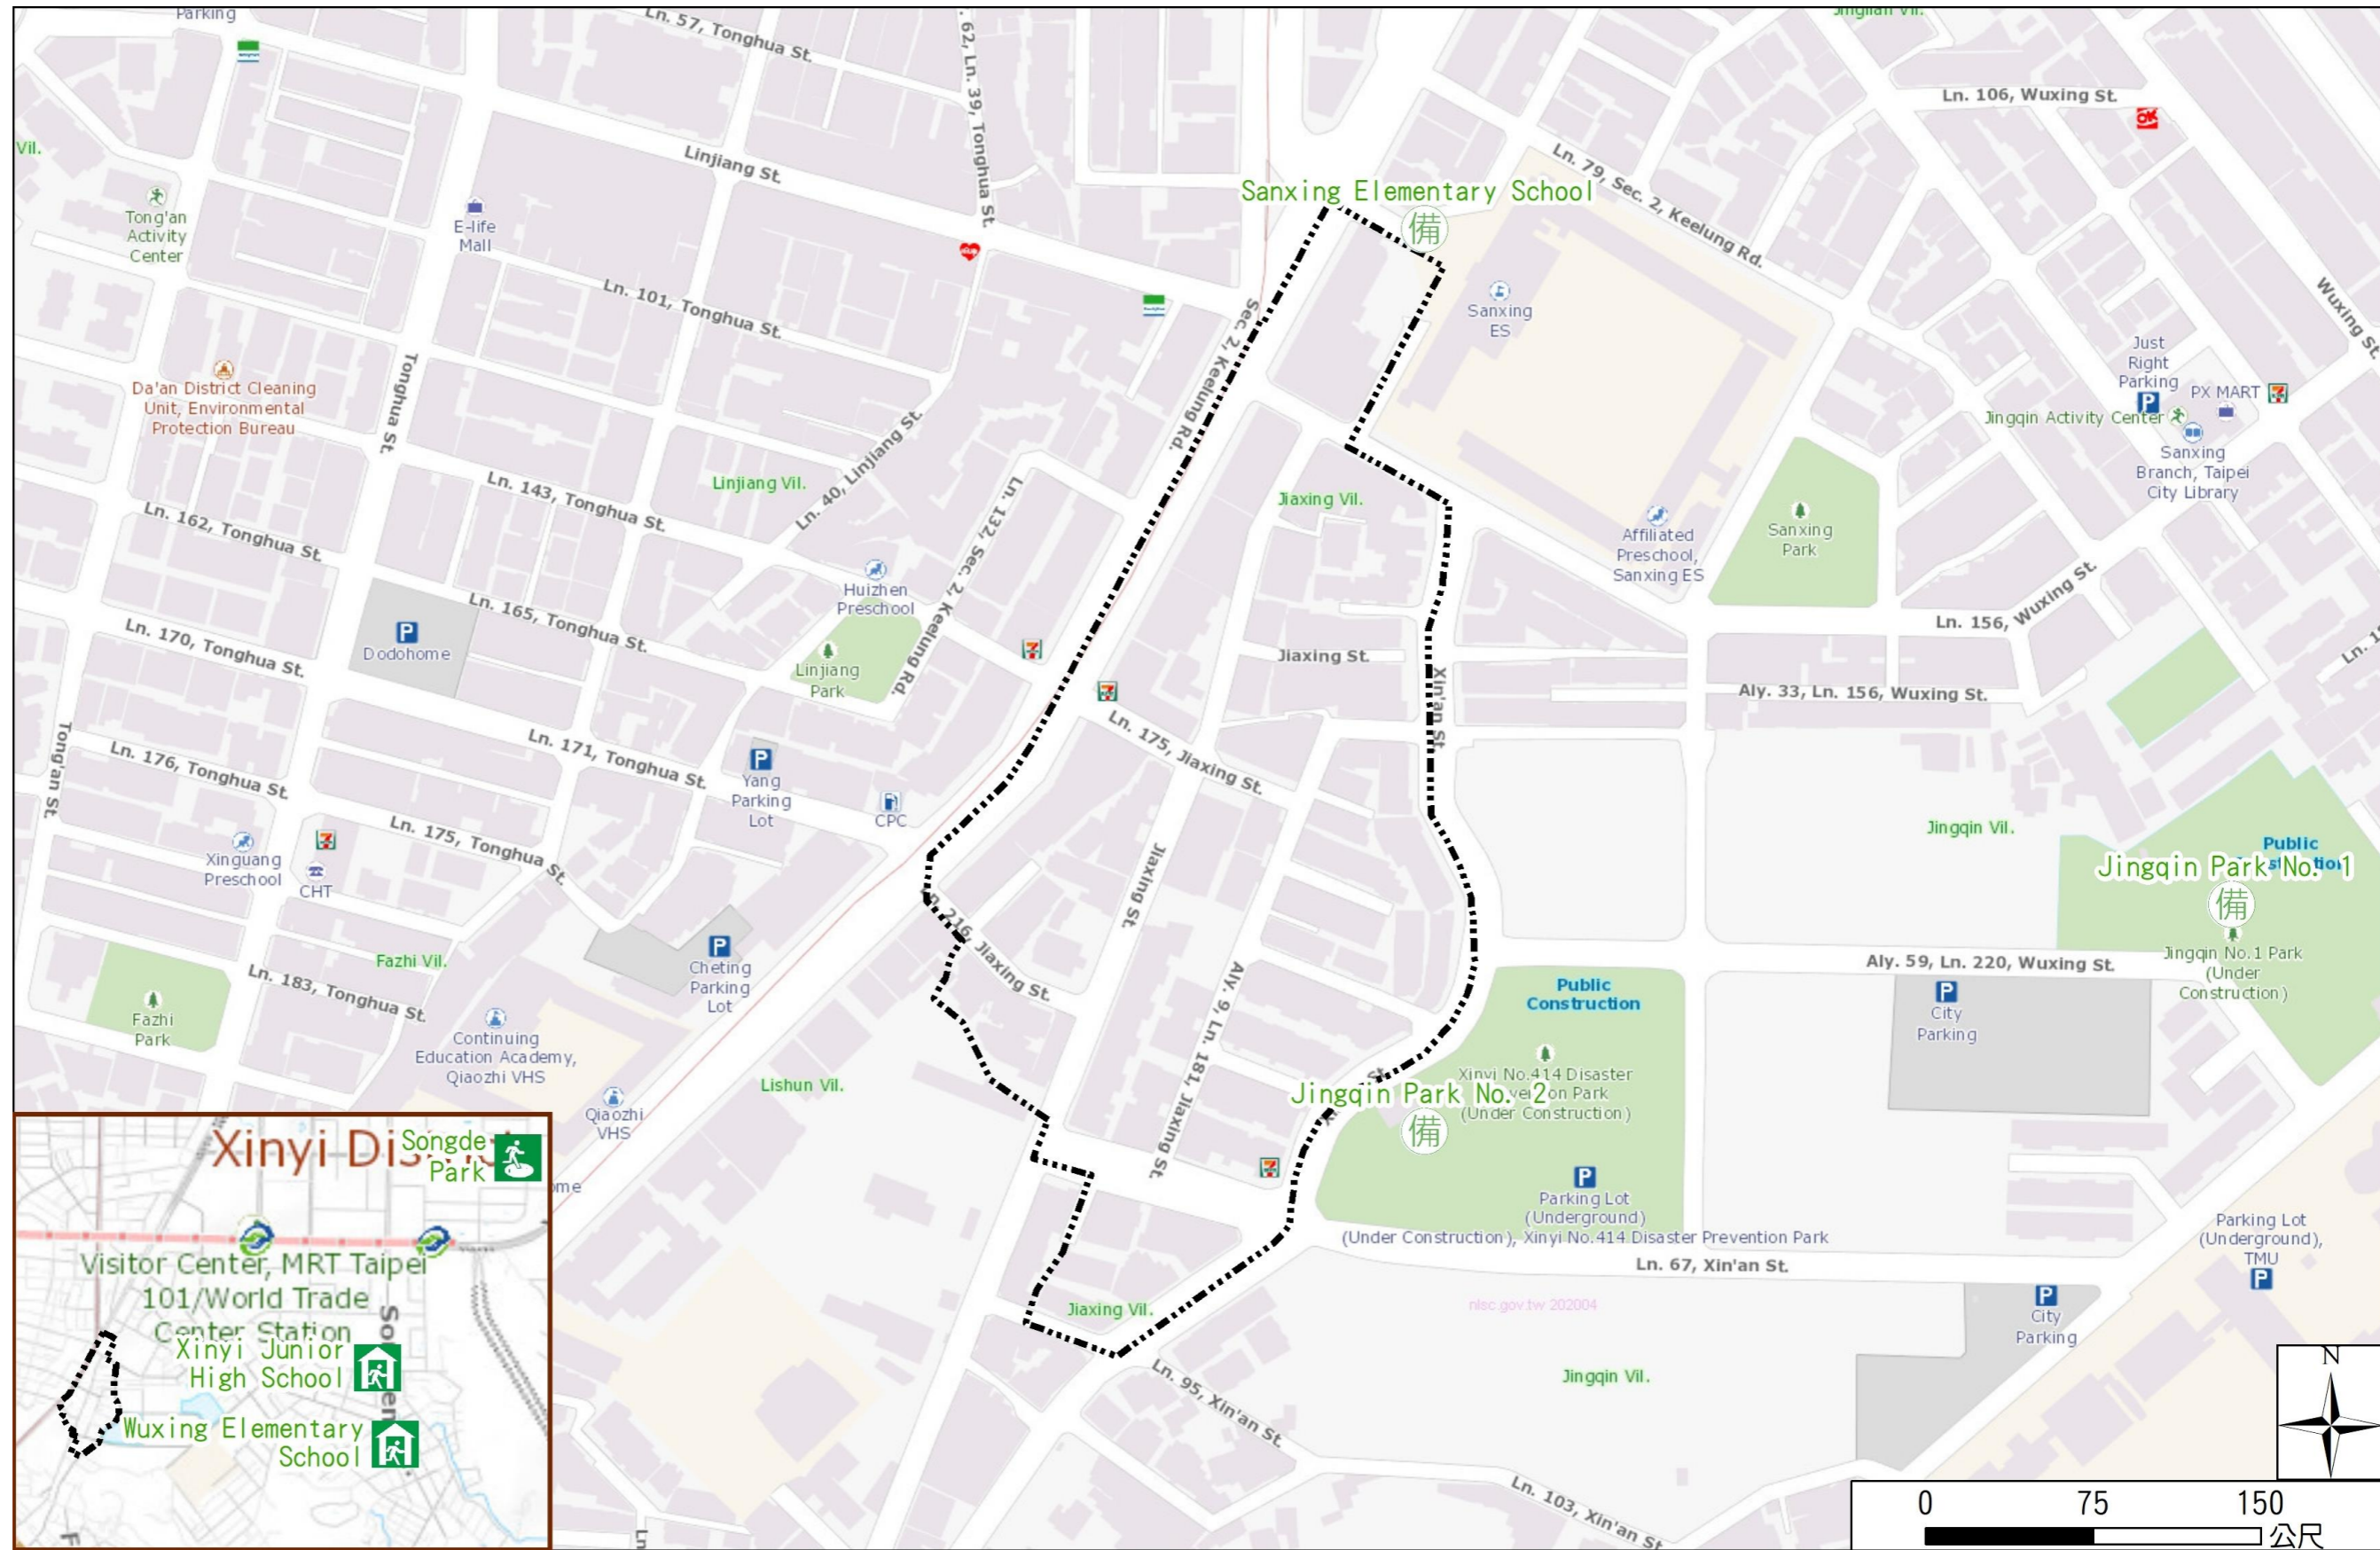

Jiaxing Vil., Xinyi Dist., Taipei City Simple Evacuation Map

Emergency notification

Taipei Citizen Hotline : 1999
Fire Department Tel. : 119
Police Department Tel. : 110
EOC of Xinyi Dist.
Non-emergency number :
02-27239777
Emergency number :
02-66380119
Officer
Mobile : 0900-602352
Note: Please call this District's EOC to ensure that the evacuation shelter is open

Disaster Prevention Information Website

[Taipei City Disaster Prevention Information Website](#)

Evacuation Principle

Flood: Vertical evacuation or preventive evacuation
Earthquake :

More disaster prevention knowledge :
[Taipei City Disaster Prevention Guide](#)

Evacuation Shelter

Name	Songde Park Shelter for Earthquake
Address	Lane 180, Songde Rd.
Capacity	1340
Contact number	02-27884255
Name	Wuxing Elementary School (School for Priority Shelter) Shelter for Debris Flow
Address	No. 226, Songren Rd.
Capacity	141
Contact number	02-27200226#50
Name	Xinyi Junior High School (School for Priority Shelter) Shelter for Flood
Address	No. 1, Ln. 158, Songren Rd.
Capacity	206
Contact number	02-27236771#511
Name	Sanxing Elementary School
Address	No. 99, Sec. 2, Keelung Rd.
Capacity	228
Contact number	02-27364687#51

Legend 圖例	里界 Village Boundary	避難收容處所 Evacuation Shelter	防救災單位 Disaster Rescue Resources	重要地標 Landmark
	里界 Village Boundary	室內避難收容處所(優先安置學校) Indoor Evacuation Shelter (School for Priority Shelter) 室外避難收容處所(防災公園) Outdoor Evacuation Shelter (Disaster Prevention Park) 避難收容處所(備用) Evacuation Shelter (Backup)	警察單位 Police Department 消防單位 Fire Department 急救責任醫院 Designated Hospital (Emergency Medical Treatment)	直升機起降場 Helipad 重要地標 Landmark