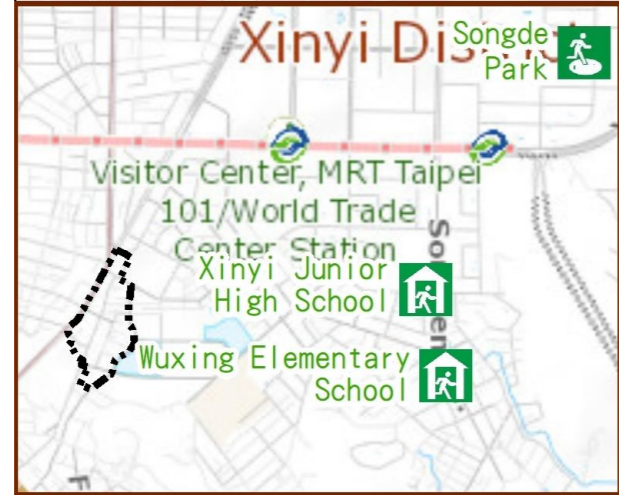

Jiaxing Vil., Xinyi Dist., Taipei City Simple Evacuation Map

Emergency notification

Taipei Citizen Hotline : 1999
Fire Department Tel. : 119
Police Department Tel. : 110
EOC of Xinyi Dist.
Non-emergency number :
02-27239777
Emergency number :
02-66380119
Officer
Mobile : 0900-602352
Note: Please call this District's EOC to ensure that the evacuation shelter is open

Disaster Prevention Information Website

[Taipei City Disaster Prevention Information Website](#)

Evacuation Principle

Flood: Vertical evacuation or preventive evacuation
Earthquake :

More disaster prevention knowledge :
[Taipei City Disaster Prevention Guide](#)

Evacuation Shelter

Name	Songde Park Shelter for Earthquake
Address	Lane 180, Songde Rd.
Capacity	1340
Contact number	02-27884255
Name	Wuxing Elementary School (School for Priority Shelter) Shelter for Debris Flow
Address	No. 226, Songren Rd.
Capacity	141
Contact number	02-27200226#50
Name	Xinyi Junior High School (School for Priority Shelter) Shelter for Flood
Address	No. 1, Ln. 158, Songren Rd.
Capacity	206
Contact number	02-27236771#511
Name	Sanxing Elementary School
Address	No. 99, Sec. 2, Keelung Rd.
Capacity	228
Contact number	02-27364687#51

Legend 圖例	里界 Village Boundary	避難收容處所 Evacuation Shelter	防救災單位 Disaster Rescue Resources	重要地標 Landmark
	里界 Village Boundary	室內避難收容處所(優先安置學校) Indoor Evacuation Shelter (School for Priority Shelter) 室外避難收容處所(防災公園) Outdoor Evacuation Shelter (Disaster Prevention Park) 避難收容處所(備用) Evacuation Shelter (Backup)	警察單位 Police Department 消防單位 Fire Department 急救責任醫院 Designated Hospital (Emergency Medical Treatment)	直升機起降場 Helipad 重要地標 Landmark