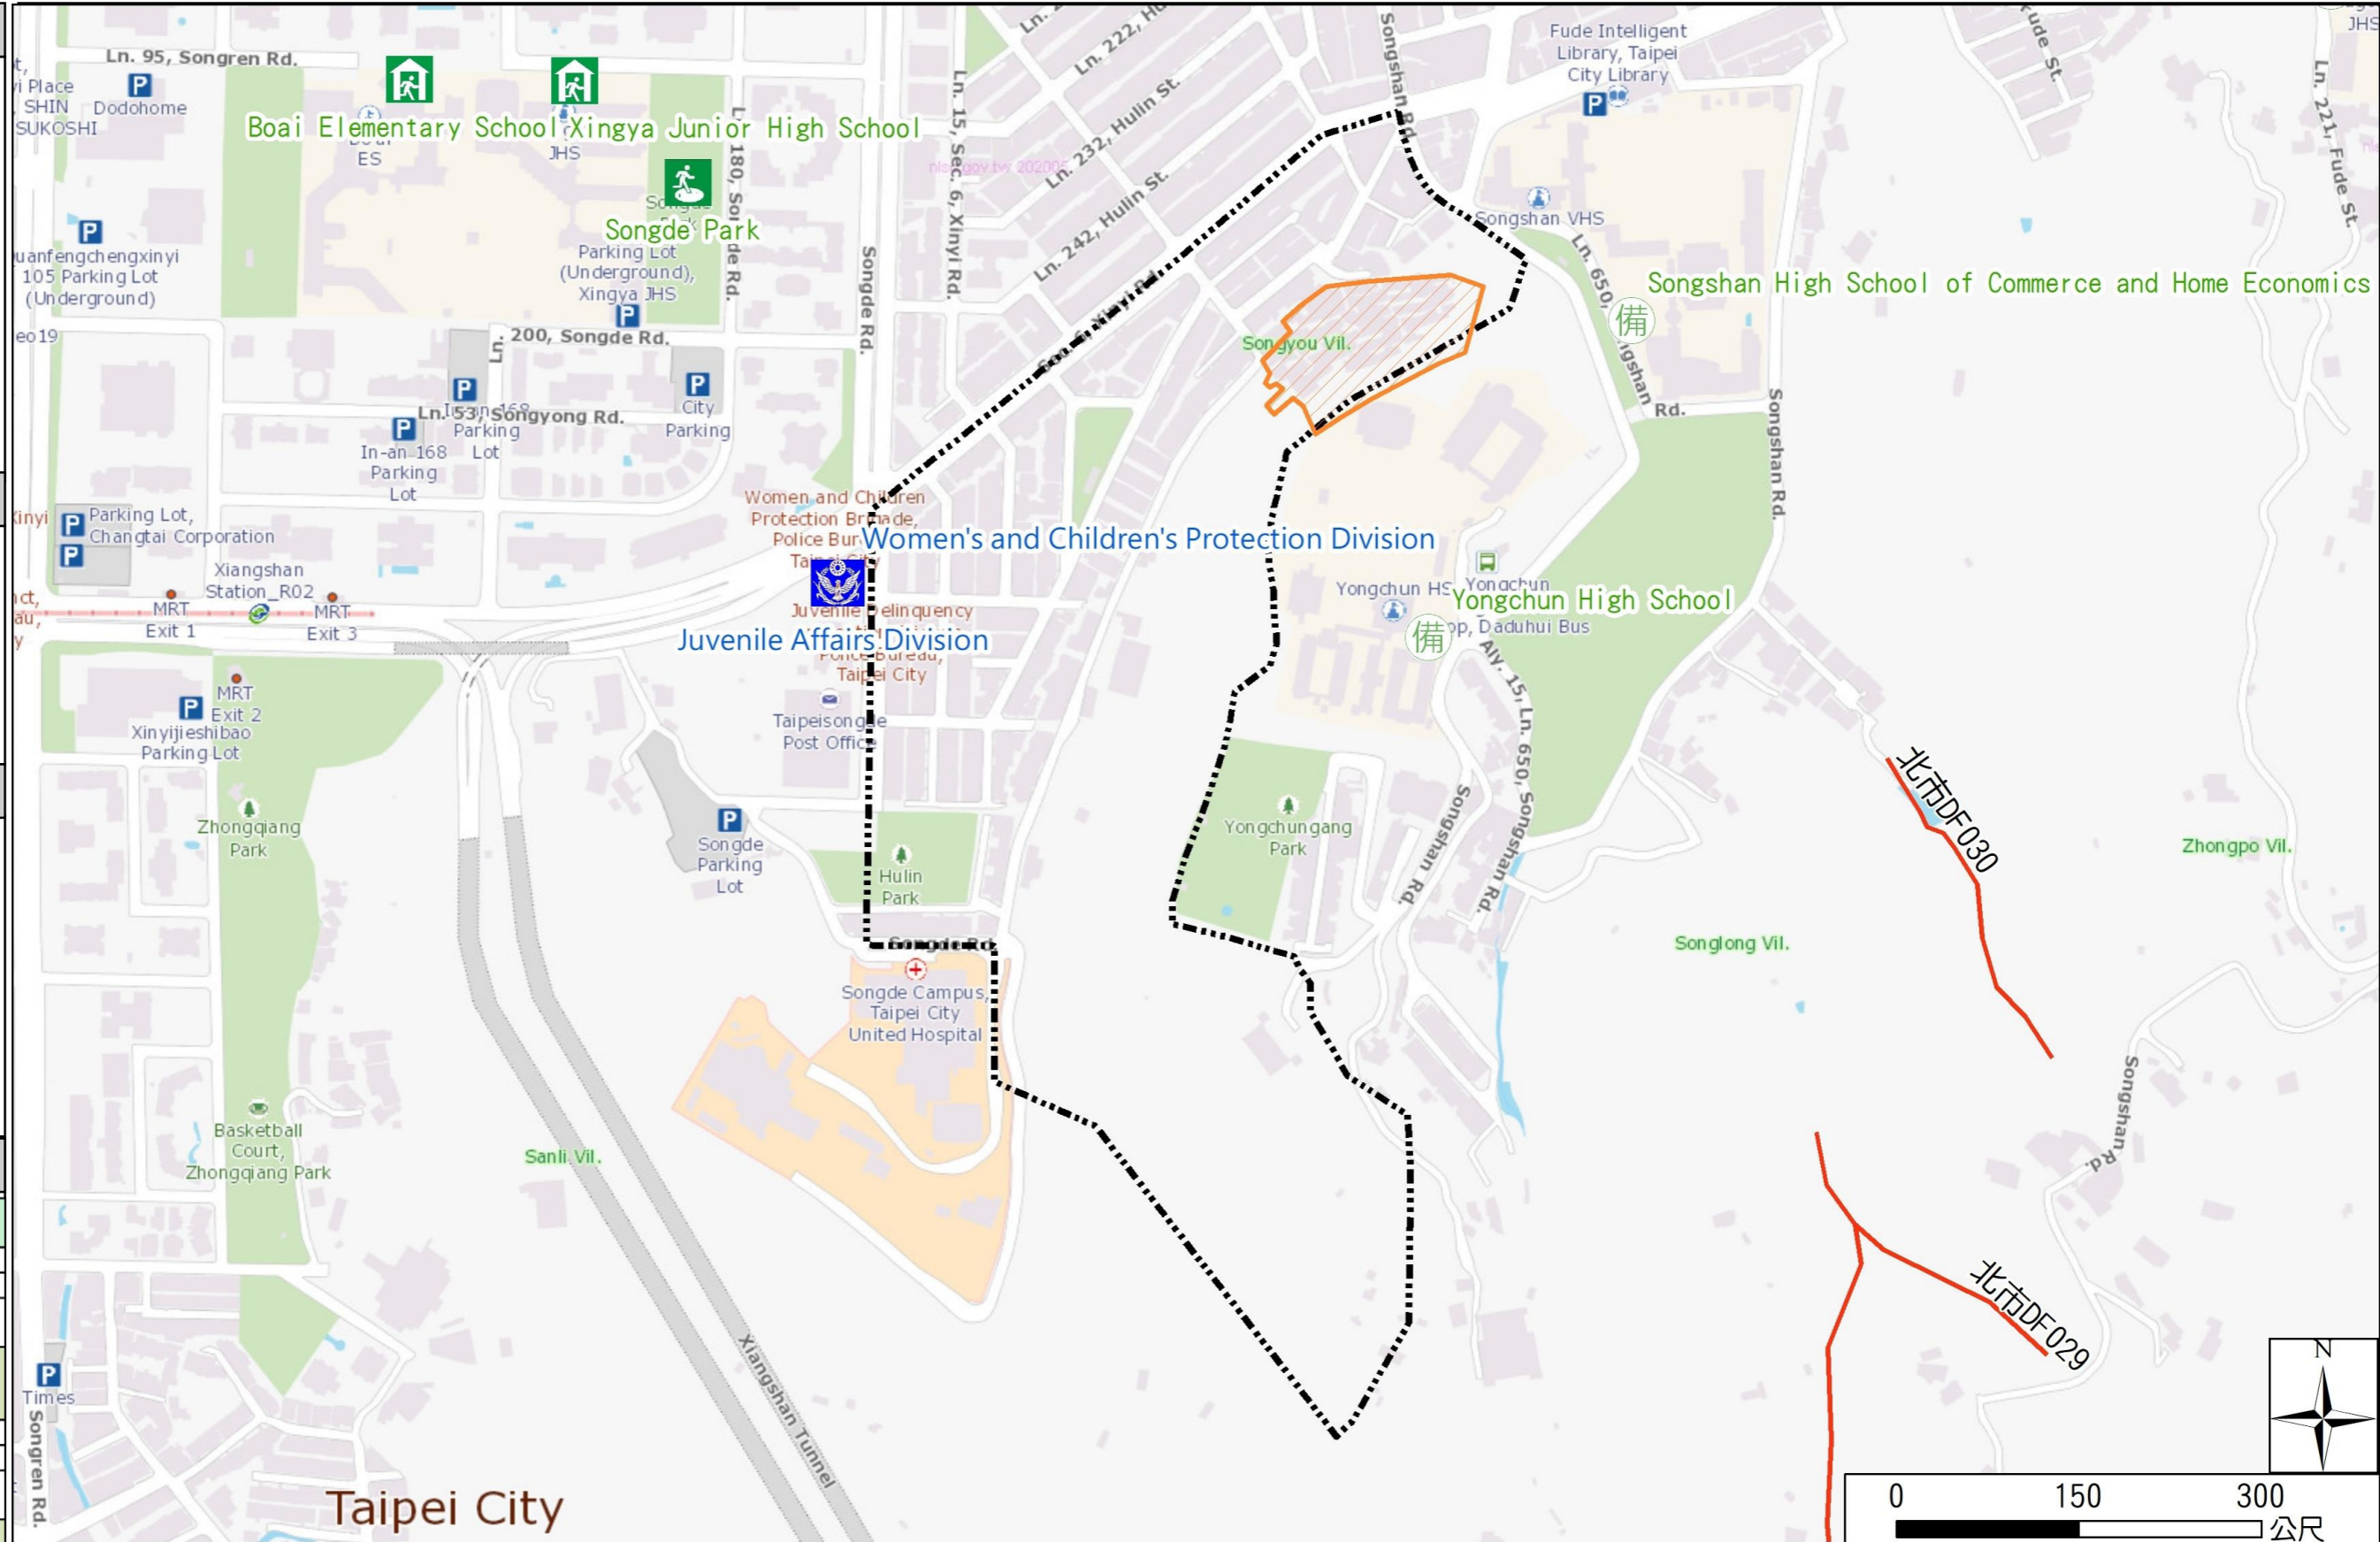

Songyou Vil., Xinyi Dist., Taipei City Simple Evacuation Map

Emergency notification

Taipei Citizen Hotline : 1999
Fire Department Tel. : 119
Police Department Tel. : 110
EOC of Xinyi Dist.
Non-emergency number : 02-27239777
Emergency number : 02-66380119
Officer
Mobile : 0952-688388
Note: Please call this District's EOC to ensure that the evacuation shelter is open

Disaster Prevention Information Website

[Taipei City Disaster Prevention Information Website](#)

Evacuation Principle

Flood: Vertical evacuation or preventive evacuation
Earthquake :

More disaster prevention knowledge :
[Taipei City Disaster Prevention Guide](#)

Evacuation Shelter

Name	Songde Park Shelter for Earthquake
Address	Lane 180, Songde Rd.
Capacity	1340
Contact number	02-27884255
Name	Xingya Junior High School (School for Priority Shelter) Shelter for Earthquake
Address	No. 15, Ln. 168, Songde Rd.
Capacity	251
Contact number	02-27232771#500
Name	Boai Elementary School (School for Priority Shelter) Shelter for Earthquake
Address	No. 20, Ln. 95, Songren Rd.
Capacity	156
Contact number	02-23450616#400
Name	Songshan High School of Commerce and Home Economics
Address	No. 655, Songshan Rd.
Capacity	116
Contact number	02-27261118#410

Legend 圖例	里界 Village Boundary	避難收容處所 Evacuation Shelter	防救災單位 Disaster Rescue Resources	重要地標 Landmark
	 里界 Village Boundary	 室內避難收容處所(優先安置學校) Indoor Evacuation Shelter (School for Priority Shelter)	 警察單位 Police Department	 直升機起降場 Helipad
	 山坡地老舊聚落 Hillside Communities	 室外避難收容處所(防災公園) Outdoor Evacuation Shelter (Disaster Prevention Park)	 消防單位 Fire Department	 重要地標 Landmark
	 土石流潛勢溪流 Potential Debris Flow Hazard Torrent	 避難收容處所(備用) Evacuation Shelter (Backup)	 急救責任醫院 Designated Hospital (Emergency Medical Treatment)	Made by the Xinyi District Office, Taipei City in October, 2021