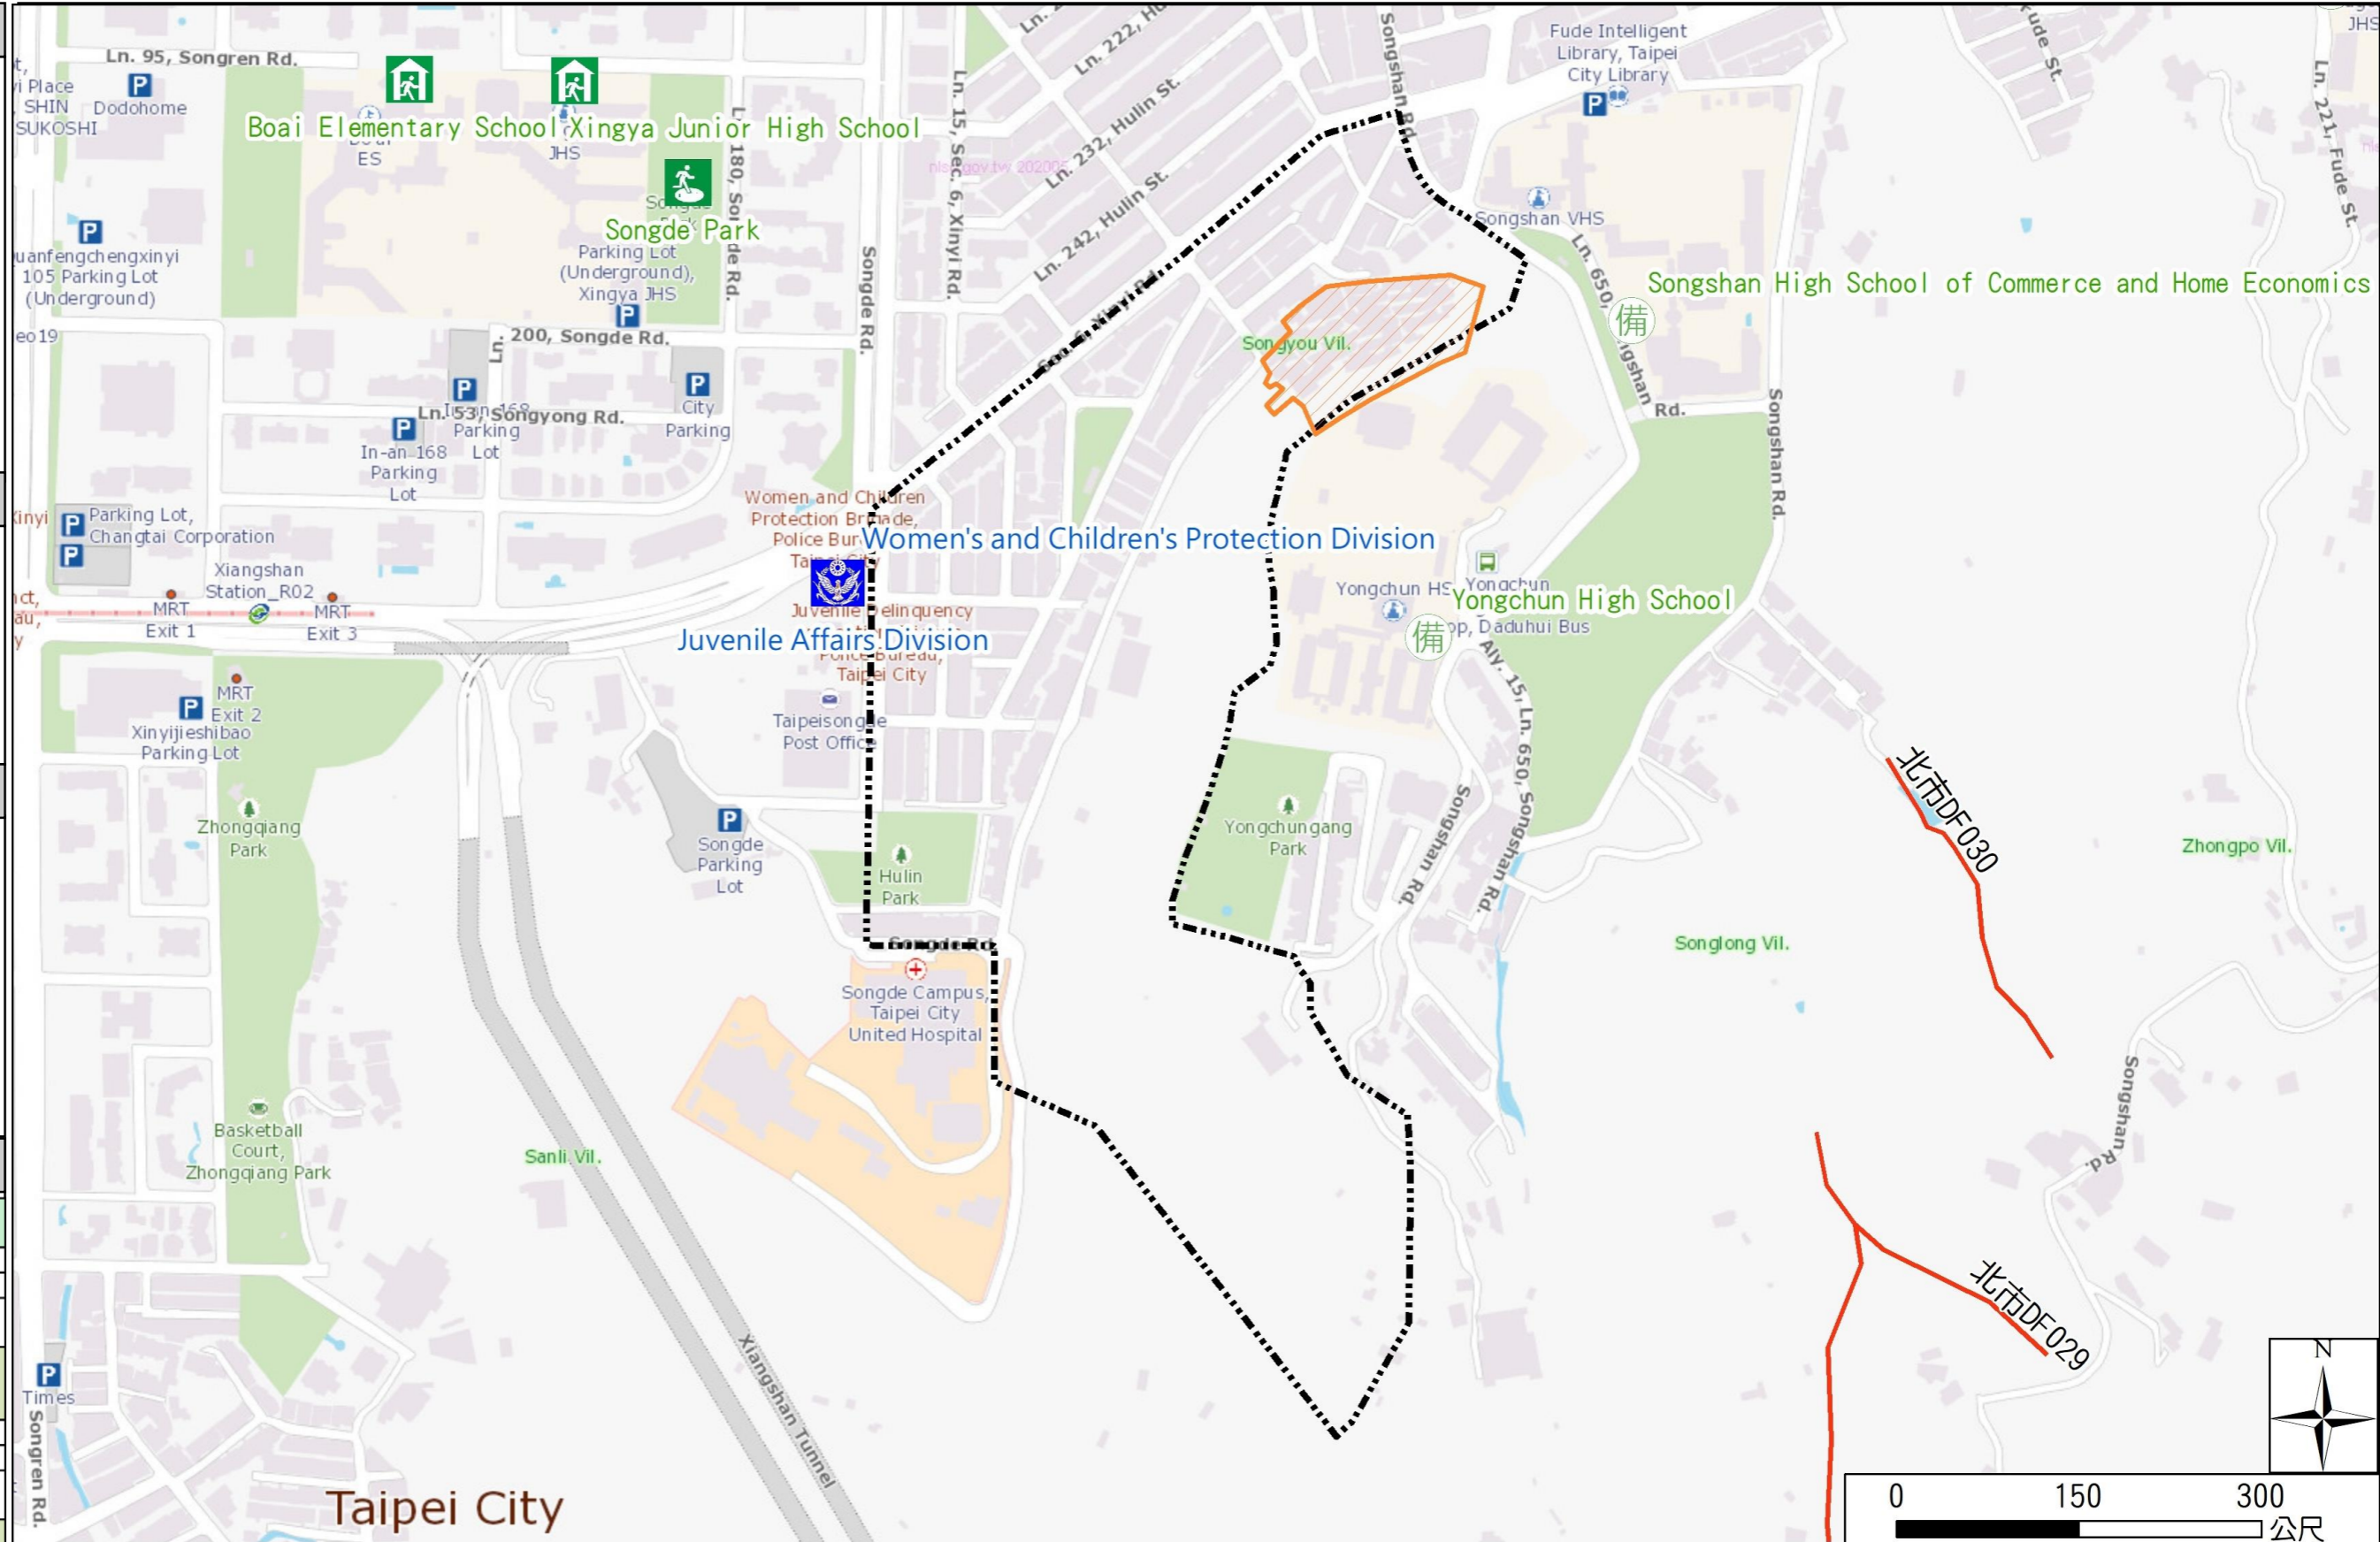

Songyou Vil., Xinyi Dist., Taipei City Evacuation Map

Emergency notification

Taipei Citizen Hotline : 1999
Fire Department Tel. : 119
Police Department Tel. : 110
EOC of Xinyi Dist.
Non-emergency number : 02-27239777
Emergency number : 02-66380119
Officer
Mobile : 0952-688388
Note: Please call this District's EOC to ensure that the evacuation shelter is open

Disaster Prevention Information Website

[Taipei City Disaster Prevention Information Website](#)

Evacuation Principle

Flood: Vertical evacuation or preventive evacuation
Earthquake :

More disaster prevention knowledge :
[Taipei City Disaster Prevention Guide](#)

Evacuation Shelter

Name	Songde Park Shelter for Earthquake
Address	Lane 180, Songde Rd.
Capacity	1340
Contact number	02-27884255
Name	Xingya Junior High School (School for Priority Shelter) Shelter for Earthquake
Address	No. 15, Ln. 168, Songde Rd.
Capacity	251
Contact number	02-27232771#500
Name	Boai Elementary School (School for Priority Shelter) Shelter for Earthquake
Address	No. 20, Ln. 95, Songren Rd.
Capacity	156
Contact number	02-23450616#400
Name	Songshan High School of Commerce and Home Economics
Address	No. 655, Songshan Rd.
Capacity	116
Contact number	02-27261118#410

Legend 圖例	里界 Village Boundary	避難收容處所 Evacuation Shelter	防救災單位 Disaster Rescue Resources	重要地標 Landmark
	里界 Village Boundary	室內避難收容處所(優先安置學校) Indoor Evacuation Shelter (School for Priority Shelter)	警察單位 Police Department	直升機起降場 Helipad
	山坡地老舊聚落 Hillside Communities	室外避難收容處所(防災公園) Outdoor Evacuation Shelter (Disaster Prevention Park)	消防單位 Fire Department	重要地標 Landmark
	土石流潛勢溪流 Potential Debris Flow Hazard Torrent	避難收容處所(備用) Evacuation Shelter (Backup)	急救責任醫院 Designated Hospital (Emergency Medical Treatment)