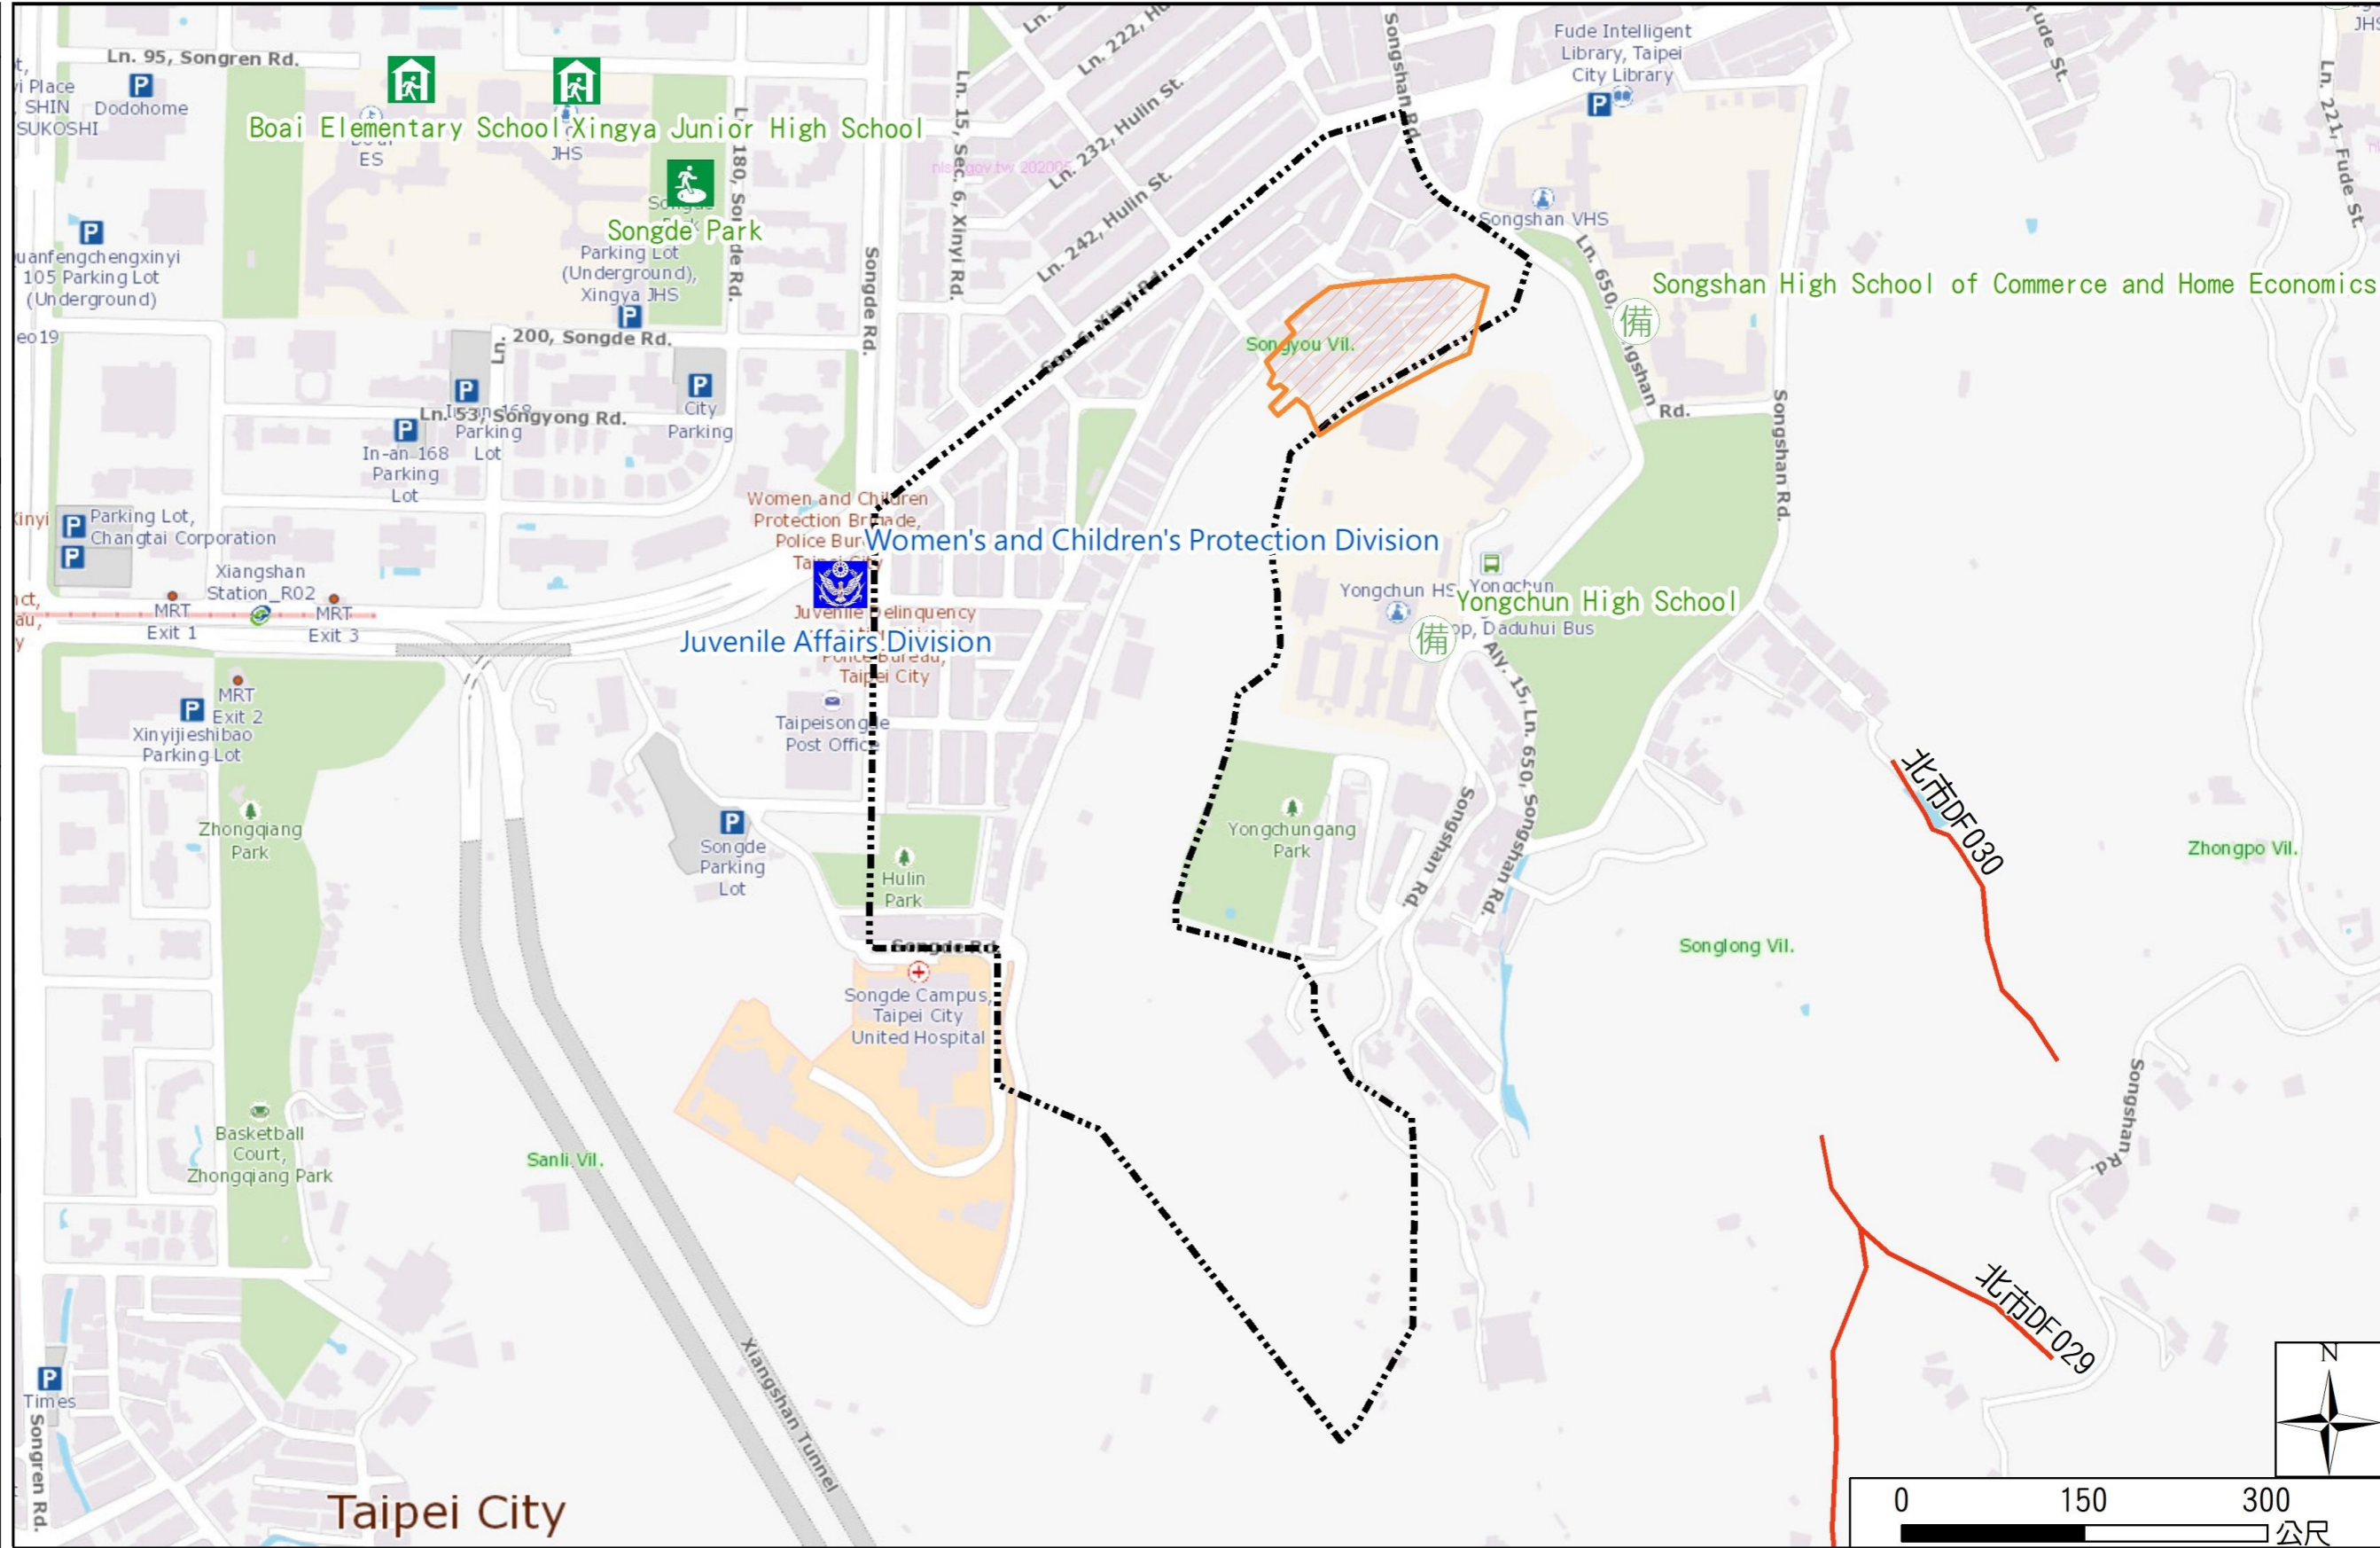

Songyou Vil., Xinyi Dist., Taipei City Evacuation Map

Emergency Notification

Taipei Citizen Hotline : 1999
Fire Department Tel. : 119
Police Department Tel. : 110
EOC of Xinyi Dist.
Non-emergency number :
02-27239777
Emergency number :
02-66380119
Officer Mobile : 0952-688388
Note: Please call this District's
EOC to ensure that the
evacuation shelter is open

Disaster Prevention Information Website

[Taipei City Disaster Prevention Information Website](#)

Evacuation Principle

Flood: Vertical evacuation or preventive evacuation
Earthquake :

More disaster prevention knowledge :
[Taipei City Disaster Prevention Guide](#)

Evacuation Shelter

Name	Songde Park Shelter for Earthquake
Address	Lane 180, Songde Rd.
Capacity	1340
Contact number	02-27884255
Name	Xingya Junior High School (School for Priority Shelter) Shelter for Earthquake
Address	No. 15, Ln. 168, Songde Rd.
Capacity	251
Contact number	02-27232771#500
Name	Boai Elementary School (School for Priority Shelter) Shelter for Earthquake
Address	No. 20, Ln. 95, Songren Rd.
Capacity	156
Contact number	02-23450616#400
Name	Songshan High School of Commerce and Home Economics
Address	No. 655, Songshan Rd.
Capacity	116
Contact number	02-27261118#410

圖例 Legend	里界 Village Boundary	避難收容處所 Evacuation Shelter	防救災單位 Disaster Rescue Resources	重要地標 Landmark
	里界 Village Boundary 山坡地老舊聚落 Hillside Communities 土石流潛勢溪流 Potential Debris Flow Hazard Torrent	室內避難收容處所(優先安置學校) Indoor Evacuation Shelter (School for Priority Shelter) 室外避難收容處所(防災公園) Outdoor Evacuation Shelter (Disaster Prevention Park) 避難收容處所(備用) Evacuation Shelter (Backup)	警察單位 Police Department 消防單位 Fire Department 急救責任醫院 Designated Hospital (Emergency Medical Treatment) 直升機起降場 Helipad	重要地標 Landmark