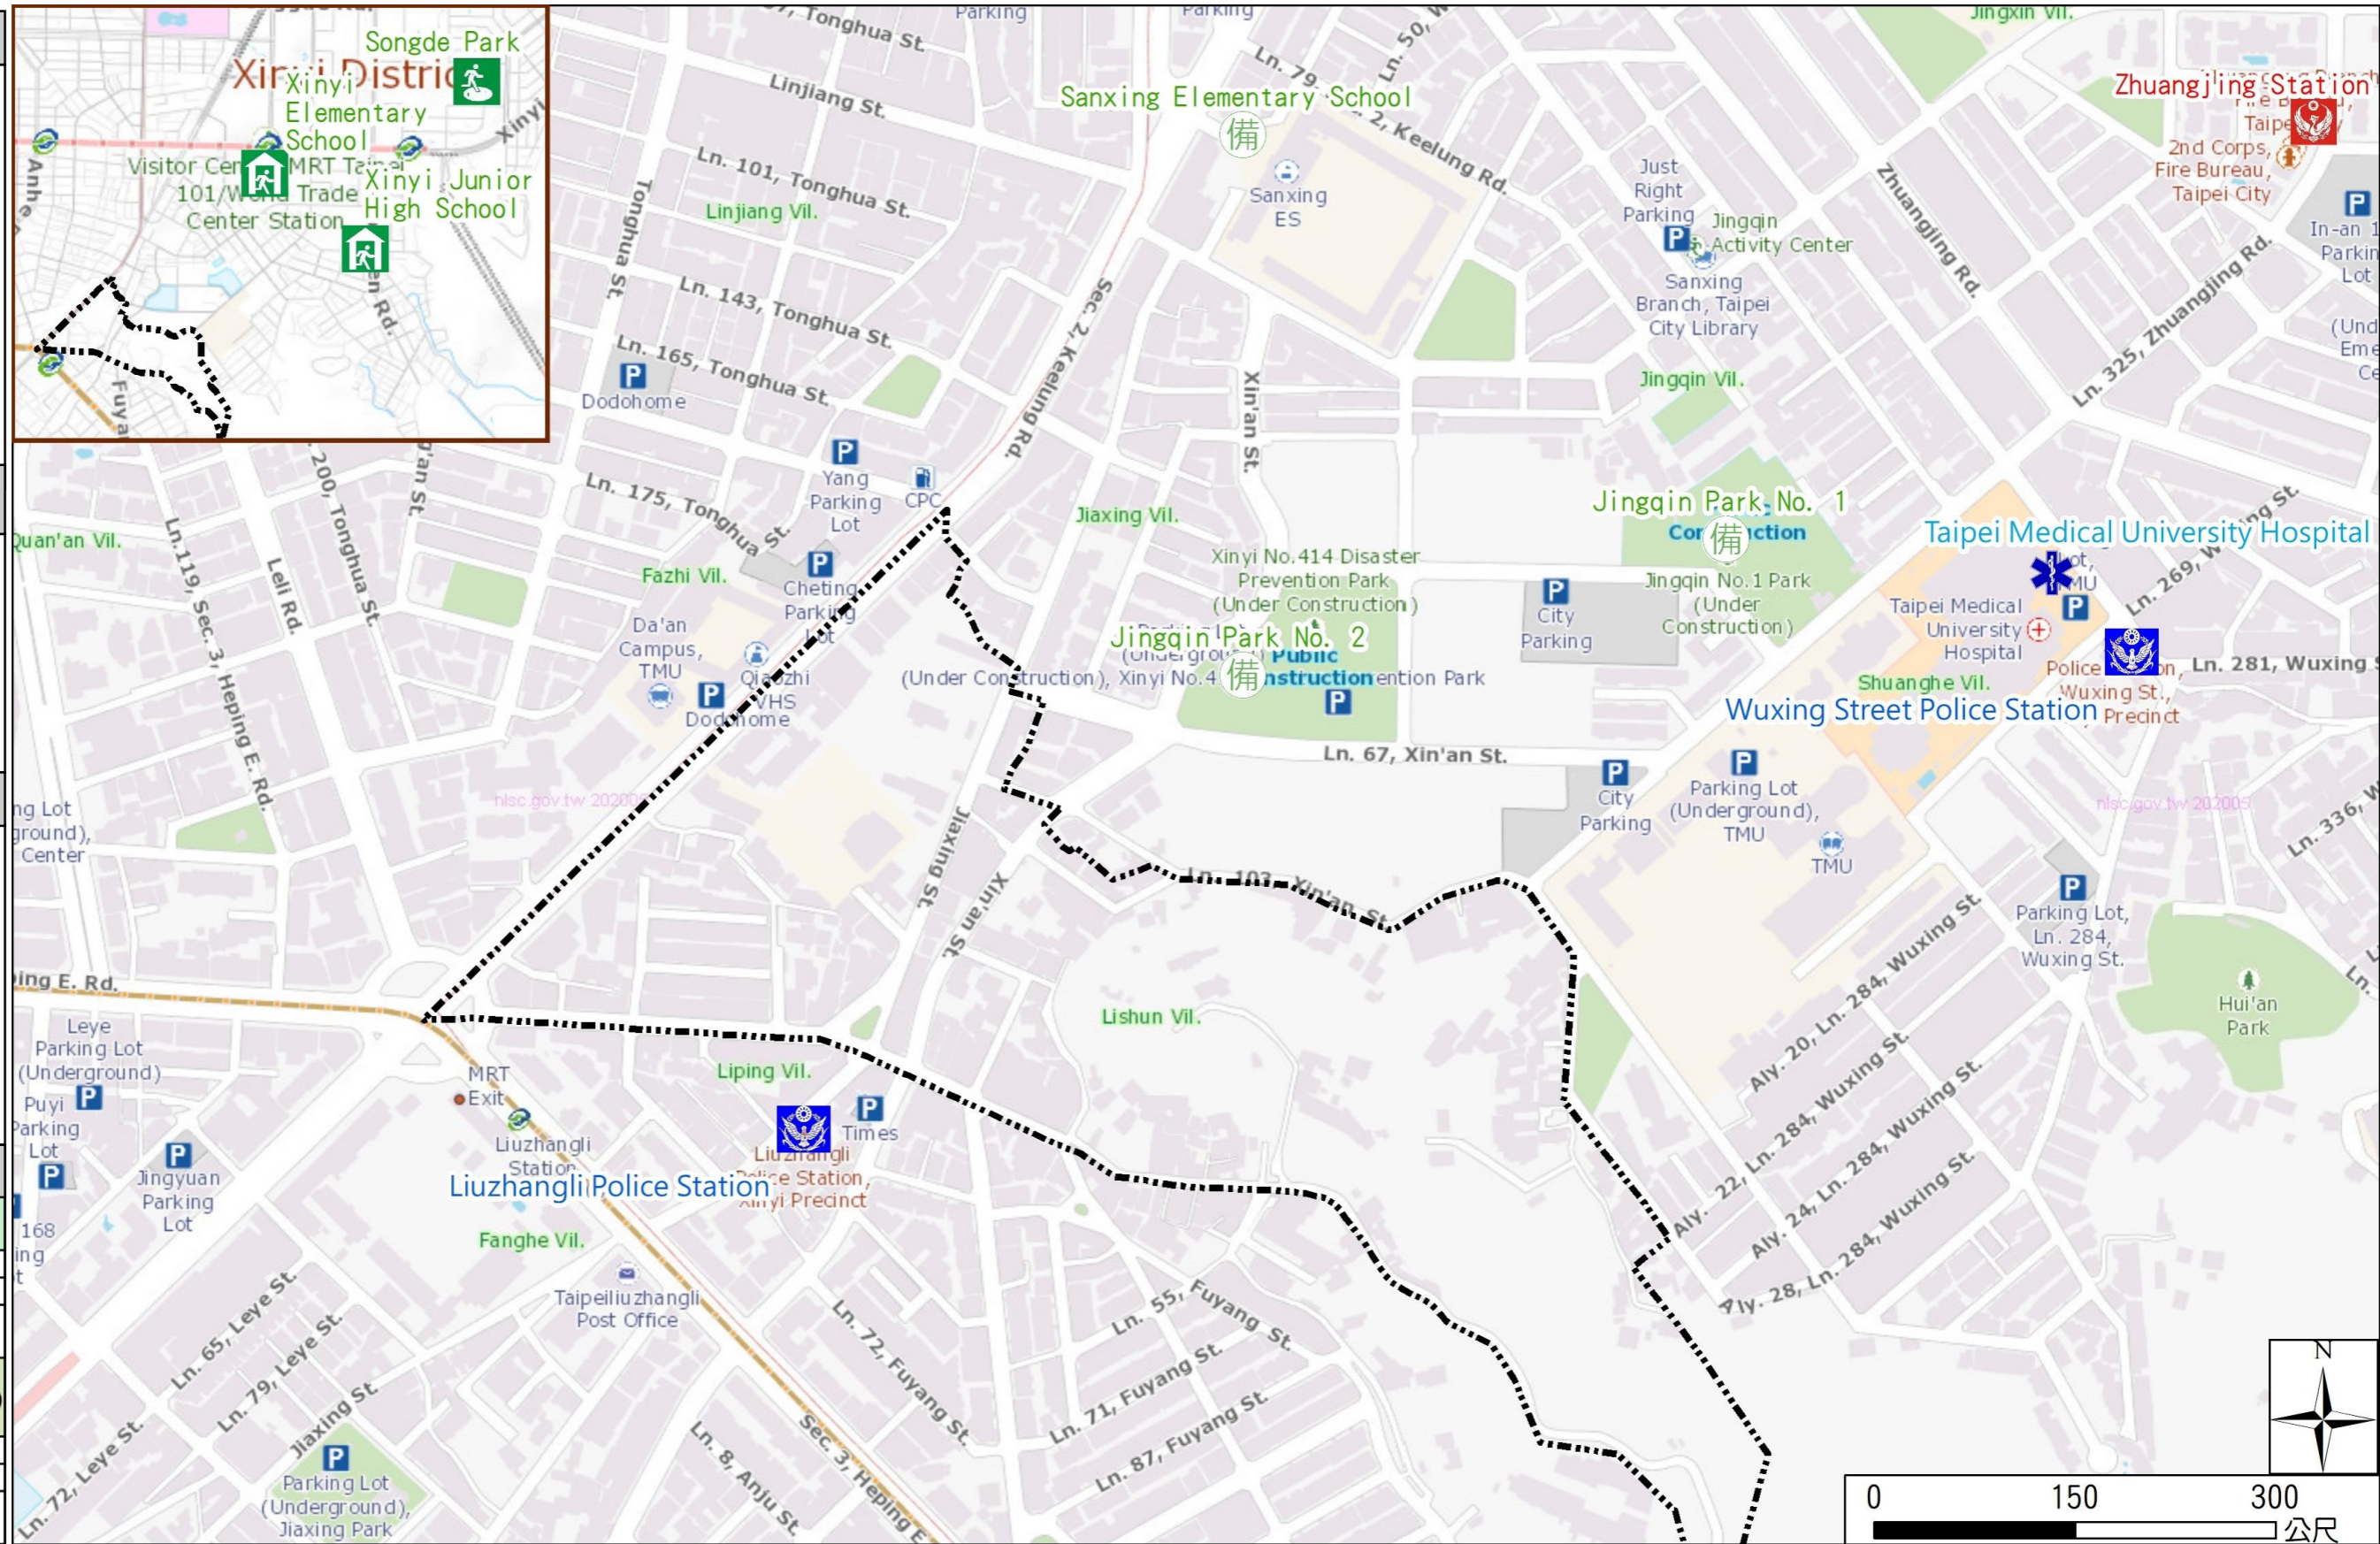

Disaster Prevention Information Website

Taipei City Disaster Prevention Information Website

Evacuation Principle

Flood: Vertical evacuation or preventive evacuation
 Earthquake :

More disaster prevention knowledge :
 Taipei City Disaster Prevention Guide

Evacuation Shelter

Name	Songde Park Shelter for Earthquake
Address	Lane 180, Songde Rd.
Capacity	1340
Contact number	02-27884255
Name	Xinyi Elementary School (School for Priority Shelter) Shelter for Flood
Address	No.60, Songqin St.
Capacity	164
Contact number	02-27204005#831
Name	Xinyi Junior High School (School for Priority Shelter) Shelter for Flood
Address	No. 1, Ln. 158, Songren Rd.
Capacity	206
Contact number	02-27236771#511
Name	Sanxing Elementary School
Address	No. 99, Sec. 2, Keelung Rd.
Capacity	77
Contact number	02-27364687#150