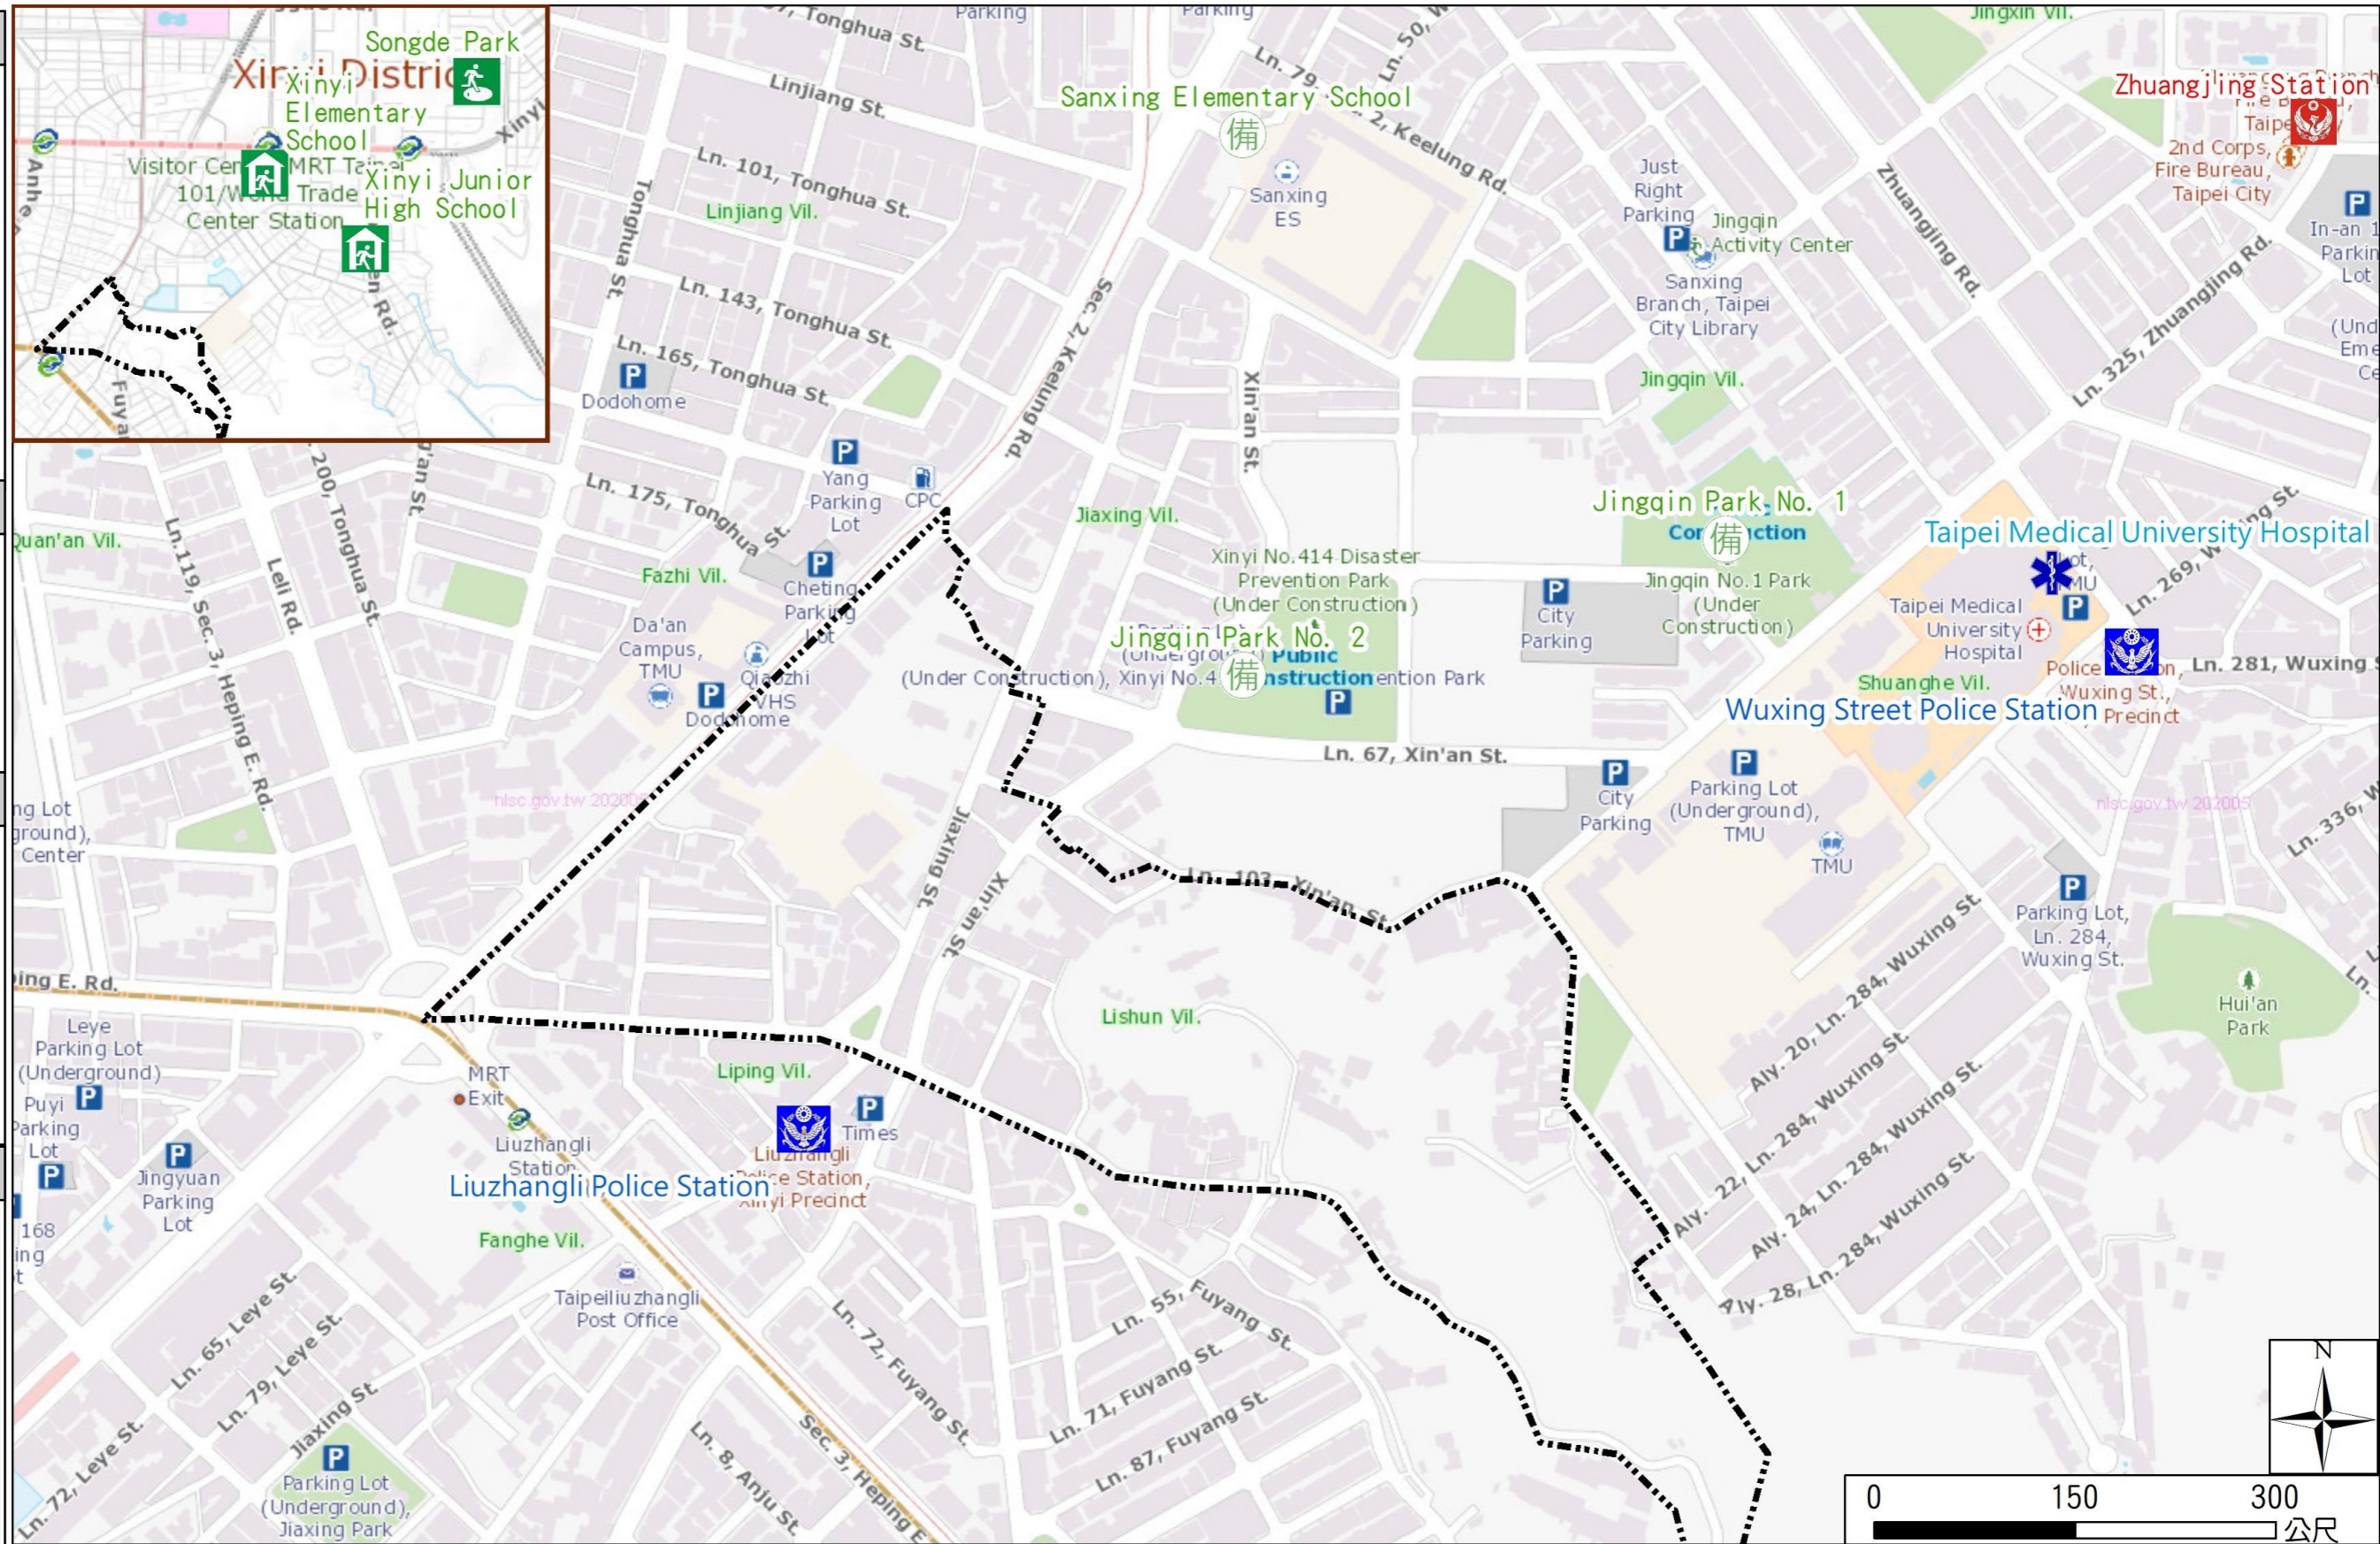

Disaster Prevention Information Website

Taipei City Disaster Prevention Information Website

Evacuation Principle

Flood: Vertical evacuation or preventive evacuation
 Earthquake :

More disaster prevention knowledge :
 Taipei City Disaster Prevention Guide

Evacuation Shelter

Name	Songde Park Shelter for Earthquake
Address	Lane 180, Songde Rd.
Capacity	1340
Contact number	02-27884255
Name	Xinyi Elementary School (School for Priority Shelter) Shelter for Flood
Address	No.60, Songqin St.
Capacity	164
Contact number	02-27204005#832
Name	Xinyi Junior High School (School for Priority Shelter) Shelter for Flood
Address	No. 1, Ln. 158, Songren Rd.
Capacity	206
Contact number	02-27236771#511
Name	Sanxing Elementary School
Address	No. 99, Sec. 2, Keelung Rd.
Capacity	228
Contact number	02-27364687#51