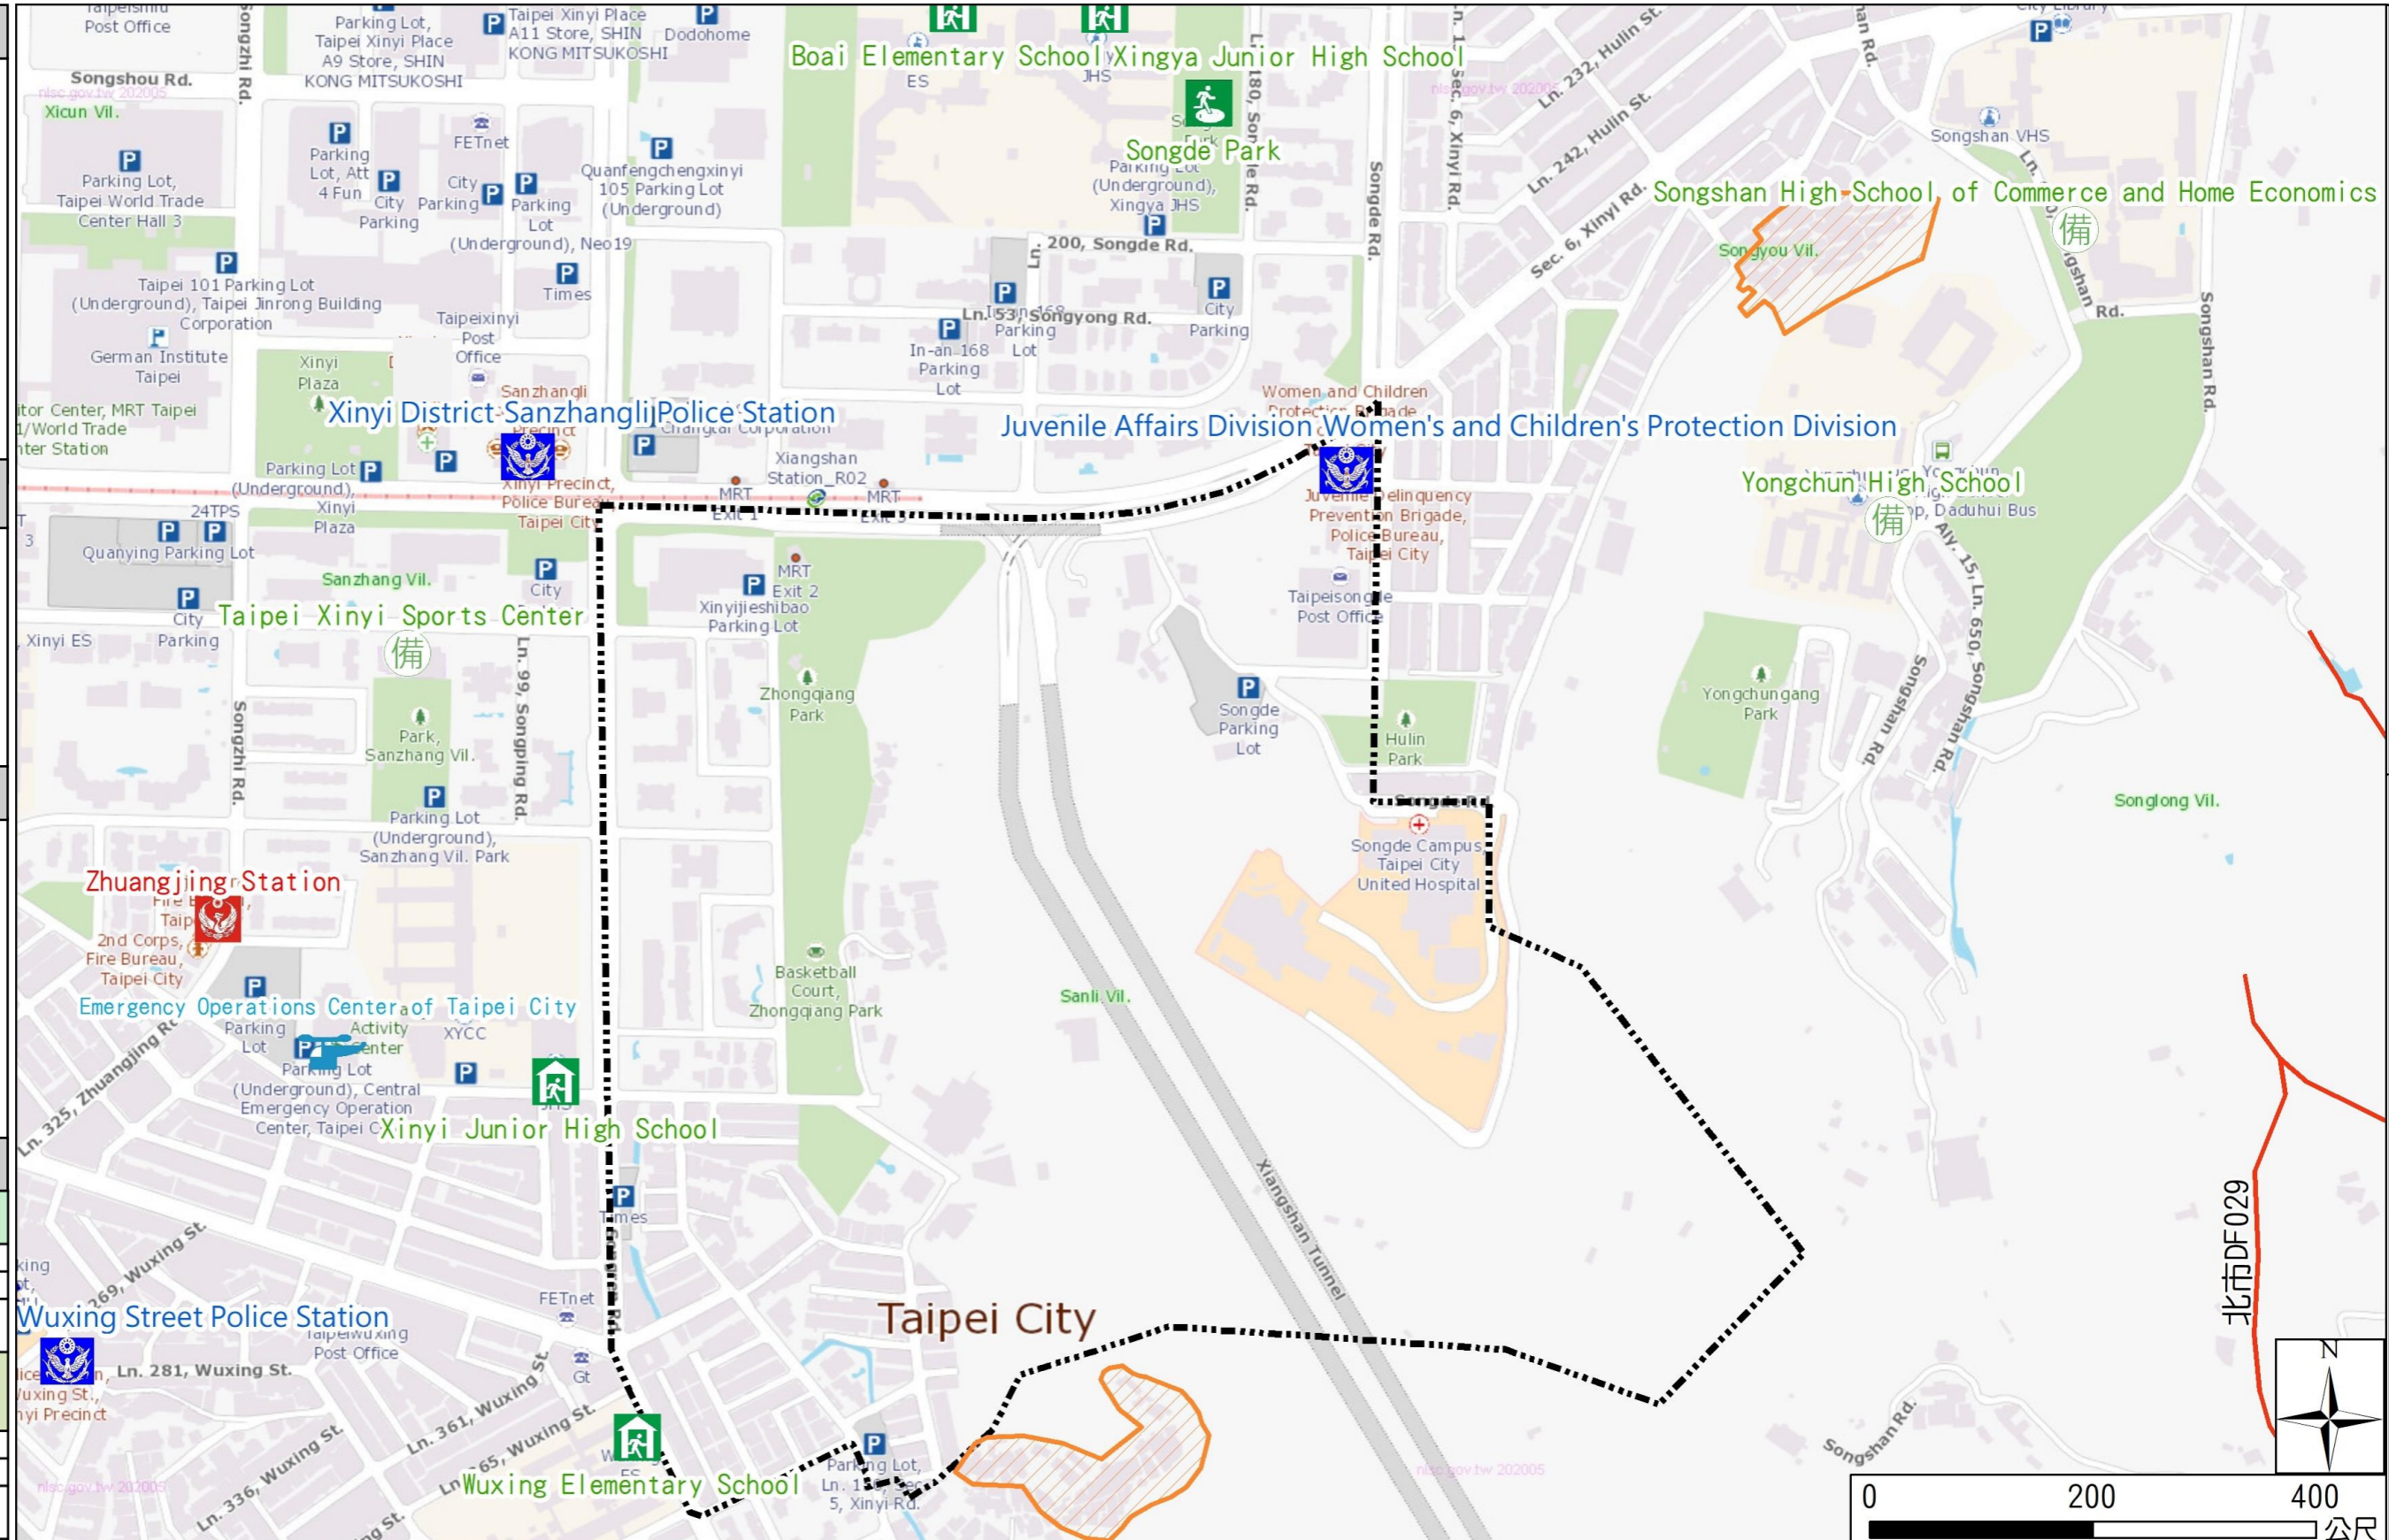

Sanli Vil., Xinyi Dist., Taipei City Evacuation Map

Emergency Notification

Taipei Citizen Hotline : 1999
Fire Department Tel. : 119
Police Department Tel. : 110
EOC of Xinyi Dist.
Non-emergency number :
02-27239777
Emergency number :
02-66380119
Officer Mobile : 0900-605708
Note: Please call this District's
EOC to ensure that the
evacuation shelter is open

Disaster Prevention Information Website

Taipei City Disaster Prevention Information Website

Evacuation Principle

Flood: Vertical evacuation or preventive evacuation
Earthquake :

More disaster prevention knowledge :
Taipei City Disaster Prevention Guide

Evacuation Shelter

Name	Songde Park Shelter for Earthquake
Address	Lane 180, Songde Rd.
Capacity	1340
Contact number	02-27884255
Name	Xinyi Junior High School (School for Priority Shelter) Shelter for Flood
Address	No. 1, Ln. 158, Songren Rd.
Capacity	206
Contact number	02-27236771#511
Name	Wuxing Elementary School (School for Priority Shelter) Shelter for Debris Flow
Address	No. 226, Songren Rd.
Capacity	141
Contact number	02-27200226#50
Name	Taipei Xinyi Sports Center
Address	No. 100, Songqin St.
Capacity	200
Contact number	02-87861911#211

Legend 圖例	里界 Village Boundary	避難收容處所 Evacuation Shelter	防救災單位 Disaster Rescue Resources	重要地標 Landmark
	里界 Village Boundary	 室內避難收容處所(優先安置學校) Indoor Evacuation Shelter (School for Priority Shelter)	 警察單位 Police Department	 直升機起降場 Helipad
	山坡地老舊聚落 Hillside Communities	 室外避難收容處所(防災公園) Outdoor Evacuation Shelter (Disaster Prevention Park)	 消防單位 Fire Department	 重要地標 Landmark
	土石流潛勢溪流 Potential Debris Flow Hazard Torrent	 避難收容處所(備用) Evacuation Shelter (Backup)	 急救責任醫院 Designated Hospital (Emergency Medical Treatment)