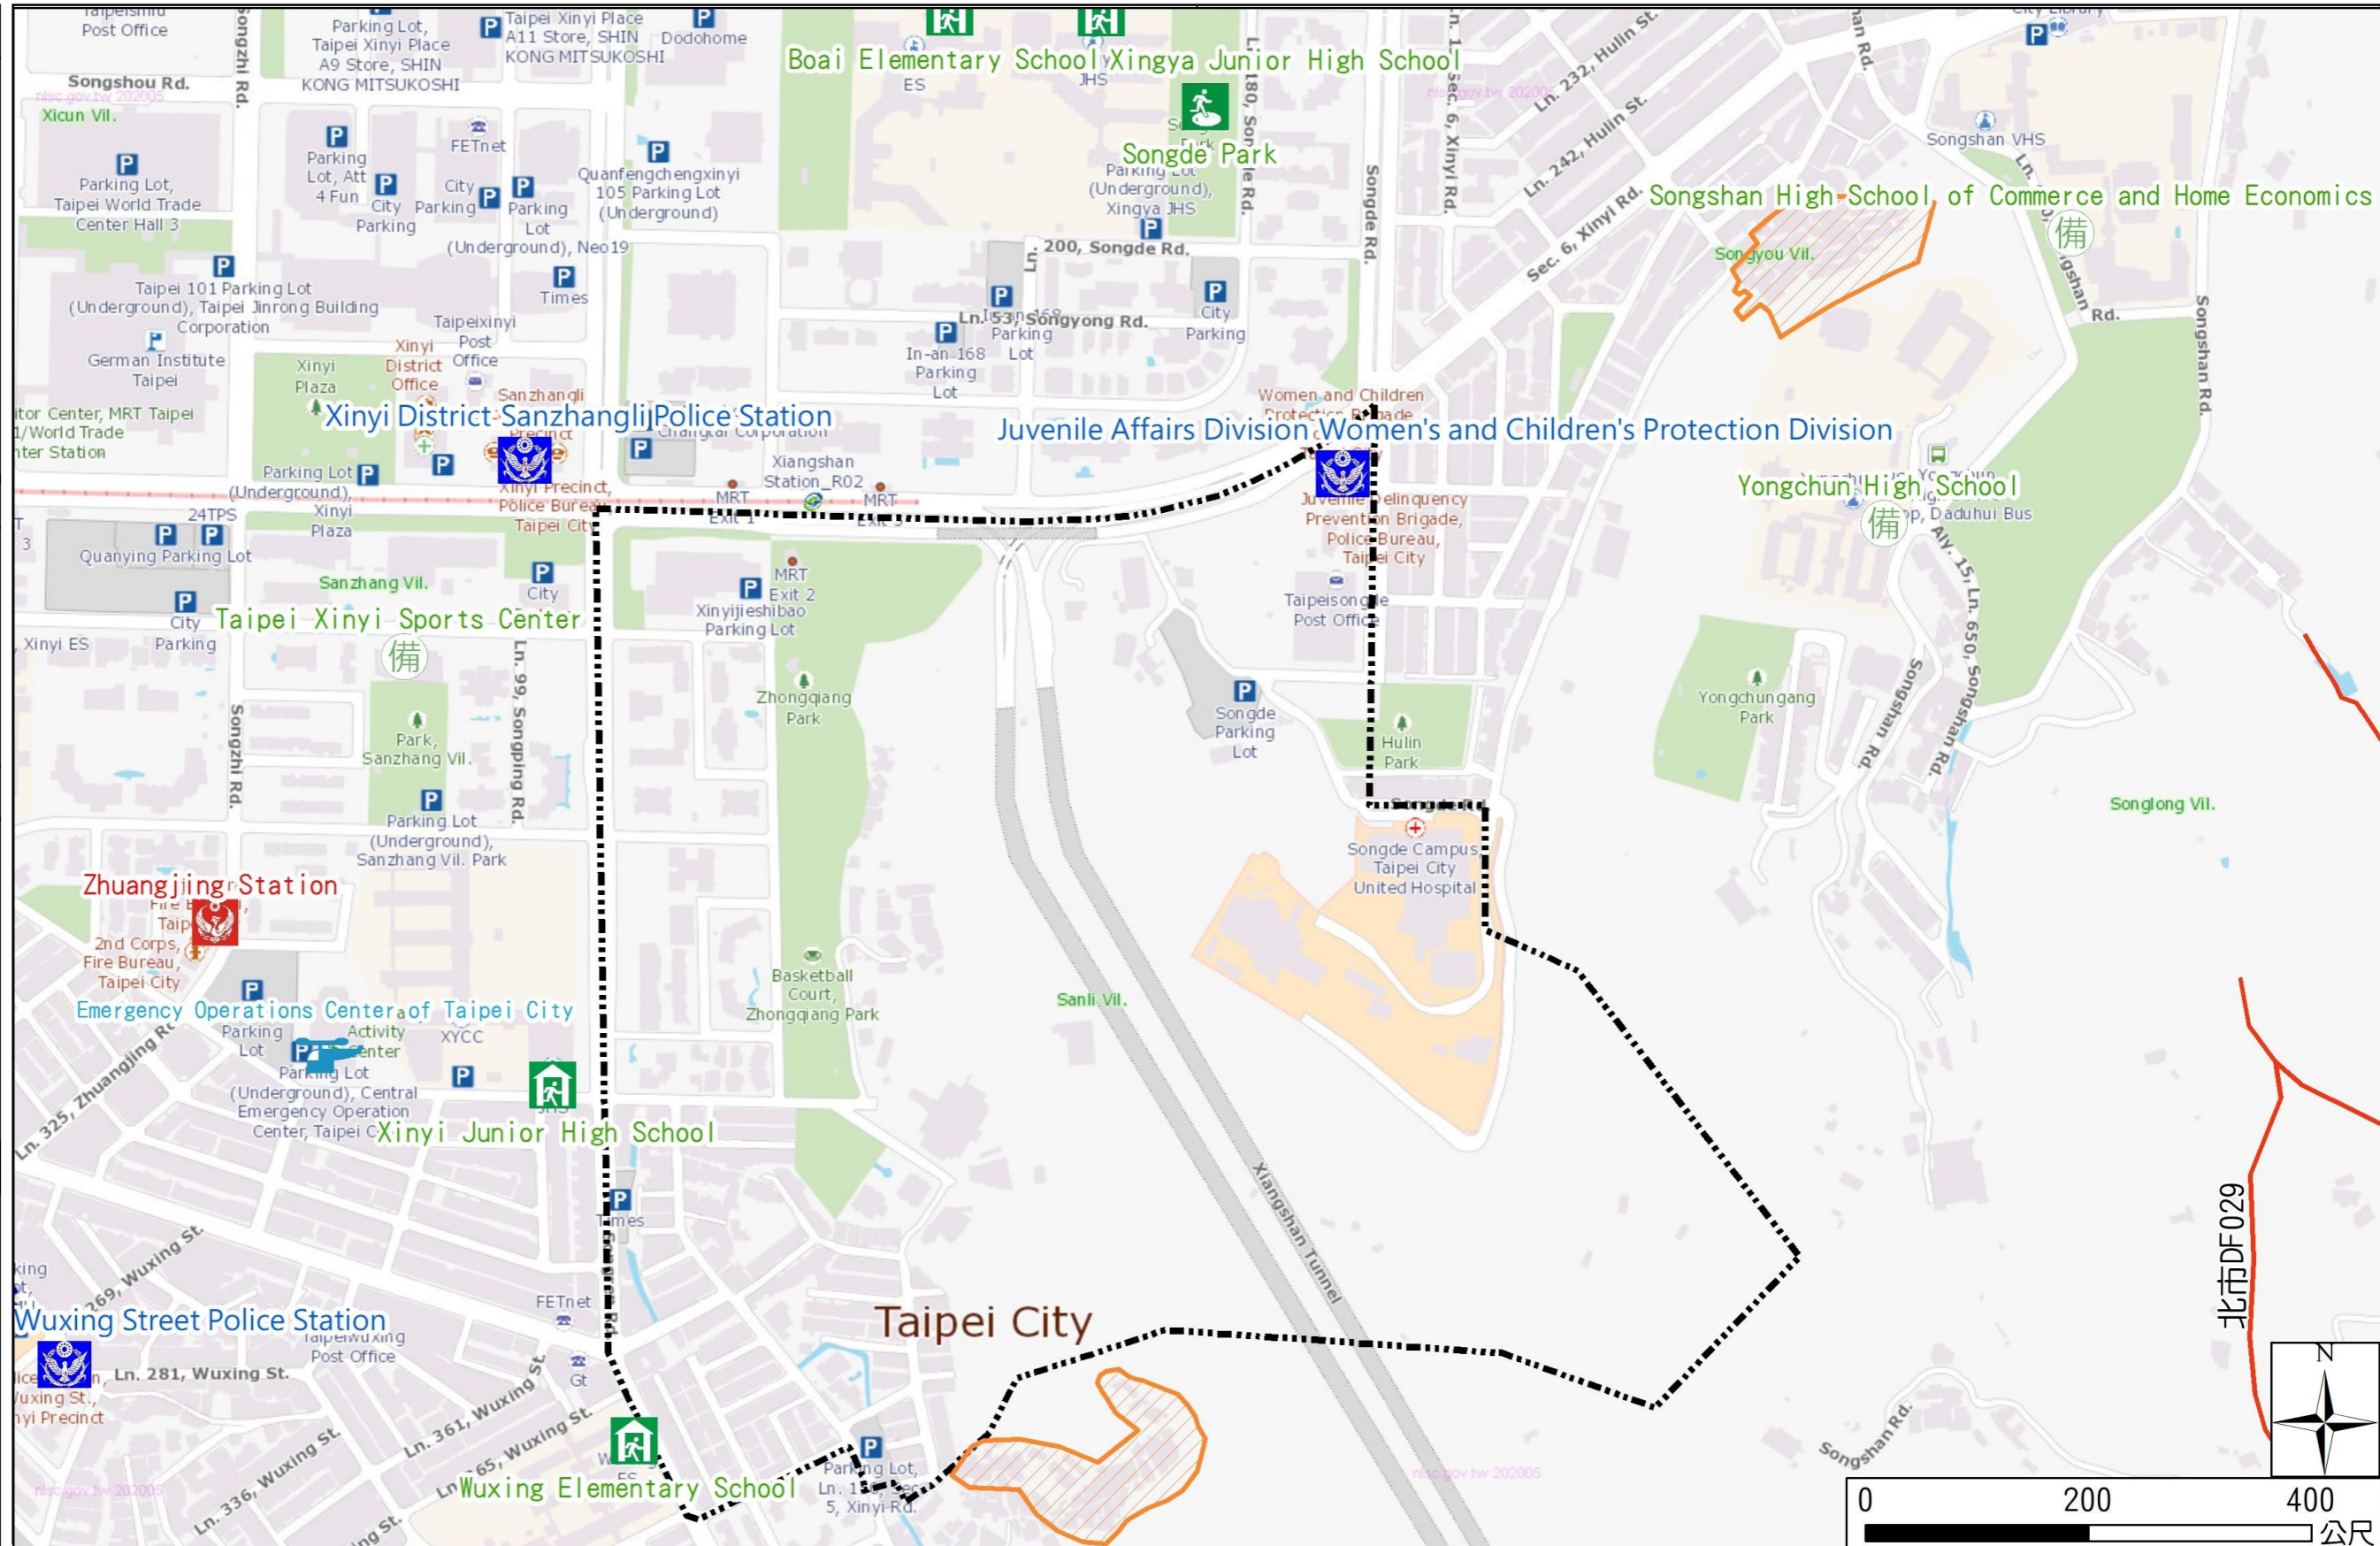

Sanli Vil., Xinyi Dist., Taipei City Simple Evacuation Map

Emergency notification

Taipei Citizen Hotline : 1999
Fire Department Tel. : 119
Police Department Tel. : 110
EOC of Xinyi Dist.
Non-emergency number : 02-27239777
Emergency number : 02-66380119
Officer
Mobile : 0900-605708
Note: Please call this District's EOC to ensure that the evacuation shelter is open

Disaster Prevention Information Website

[Taipei City Disaster Prevention Information Website](#)

Evacuation Principle

Flood: Vertical evacuation or preventive evacuation
Earthquake :

More disaster prevention knowledge :
[Taipei City Disaster Prevention Guide](#)

Evacuation Shelter

Name	Songde Park Shelter for Earthquake
Address	Lane 180, Songde Rd.
Capacity	1340
Contact number	02-27884255
Name	Xinyi Junior High School (School for Priority Shelter) Shelter for Flood
Address	No. 1, Ln. 158, Songren Rd.
Capacity	206
Contact number	02-27236771#511
Name	Wuxing Elementary School (School for Priority Shelter) Shelter for Debris Flow
Address	No. 226, Songren Rd.
Capacity	141
Contact number	02-27200226#50
Name	Taipei Xinyi Sports Center
Address	No. 100, Songqin St.
Capacity	200
Contact number	02-87861911#211