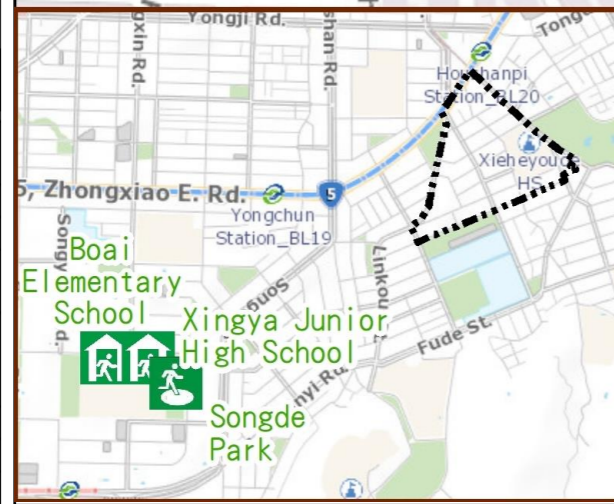

Evacuation Shelter

Name	Songde Park Shelter for Earthquake
Address	Lane 180, Songde Rd.
Capacity	1340
Contact number	02-27884255
Name	Xingya Junior High School (School for Priority Shelter) Shelter for Earthquake
Address	No. 15, Ln. 168, Songde Rd.
Capacity	251
Contact number	02-27232771#500
Name	Yongji Elementary School
Address	No. 5, Ln. 287, Songshan Rd.
Capacity	116
Contact number	02-87858111#700
Name	Yongchun Elementary School
Address	No. 48, Ln. 225, Songshan Rd.
Capacity	115
Contact number	02-27641314#630