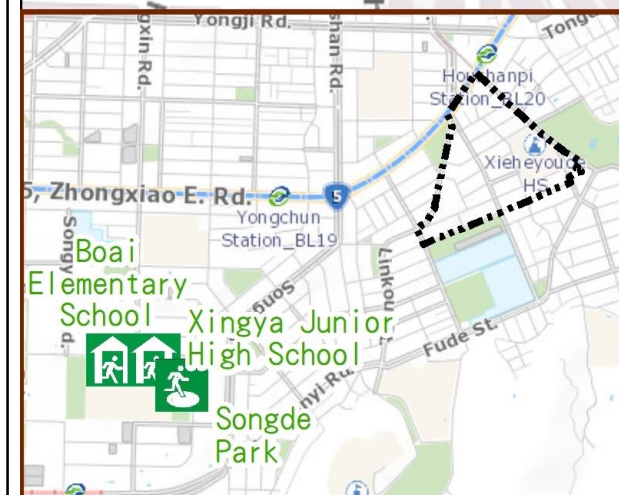

Evacuation Shelter

| | |
|----------------|--|
| Name | Songde Park Shelter for Earthquake |
| Address | Lane 180, Songde Rd. |
| Capacity | 1340 |
| Contact number | 02-27884255 |
| Name | Xingya Junior High School (School for Priority Shelter) Shelter for Earthquake |
| Address | No. 15, Ln. 168, Songde Rd. |
| Capacity | 251 |
| Contact number | 02-27232771#500 |
| Name | Shuangyong Elementary School(South Campus) |
| Address | No. 5, Ln. 287, Songshan Rd. |
| Capacity | 116 |
| Contact number | 02-87858111#700 |
| Name | Shuangyong Elementary School(North Campus) |
| Address | No. 48, Ln. 225, Songshan Rd. |
| Capacity | 115 |
| Contact number | 02-87858111#700 |