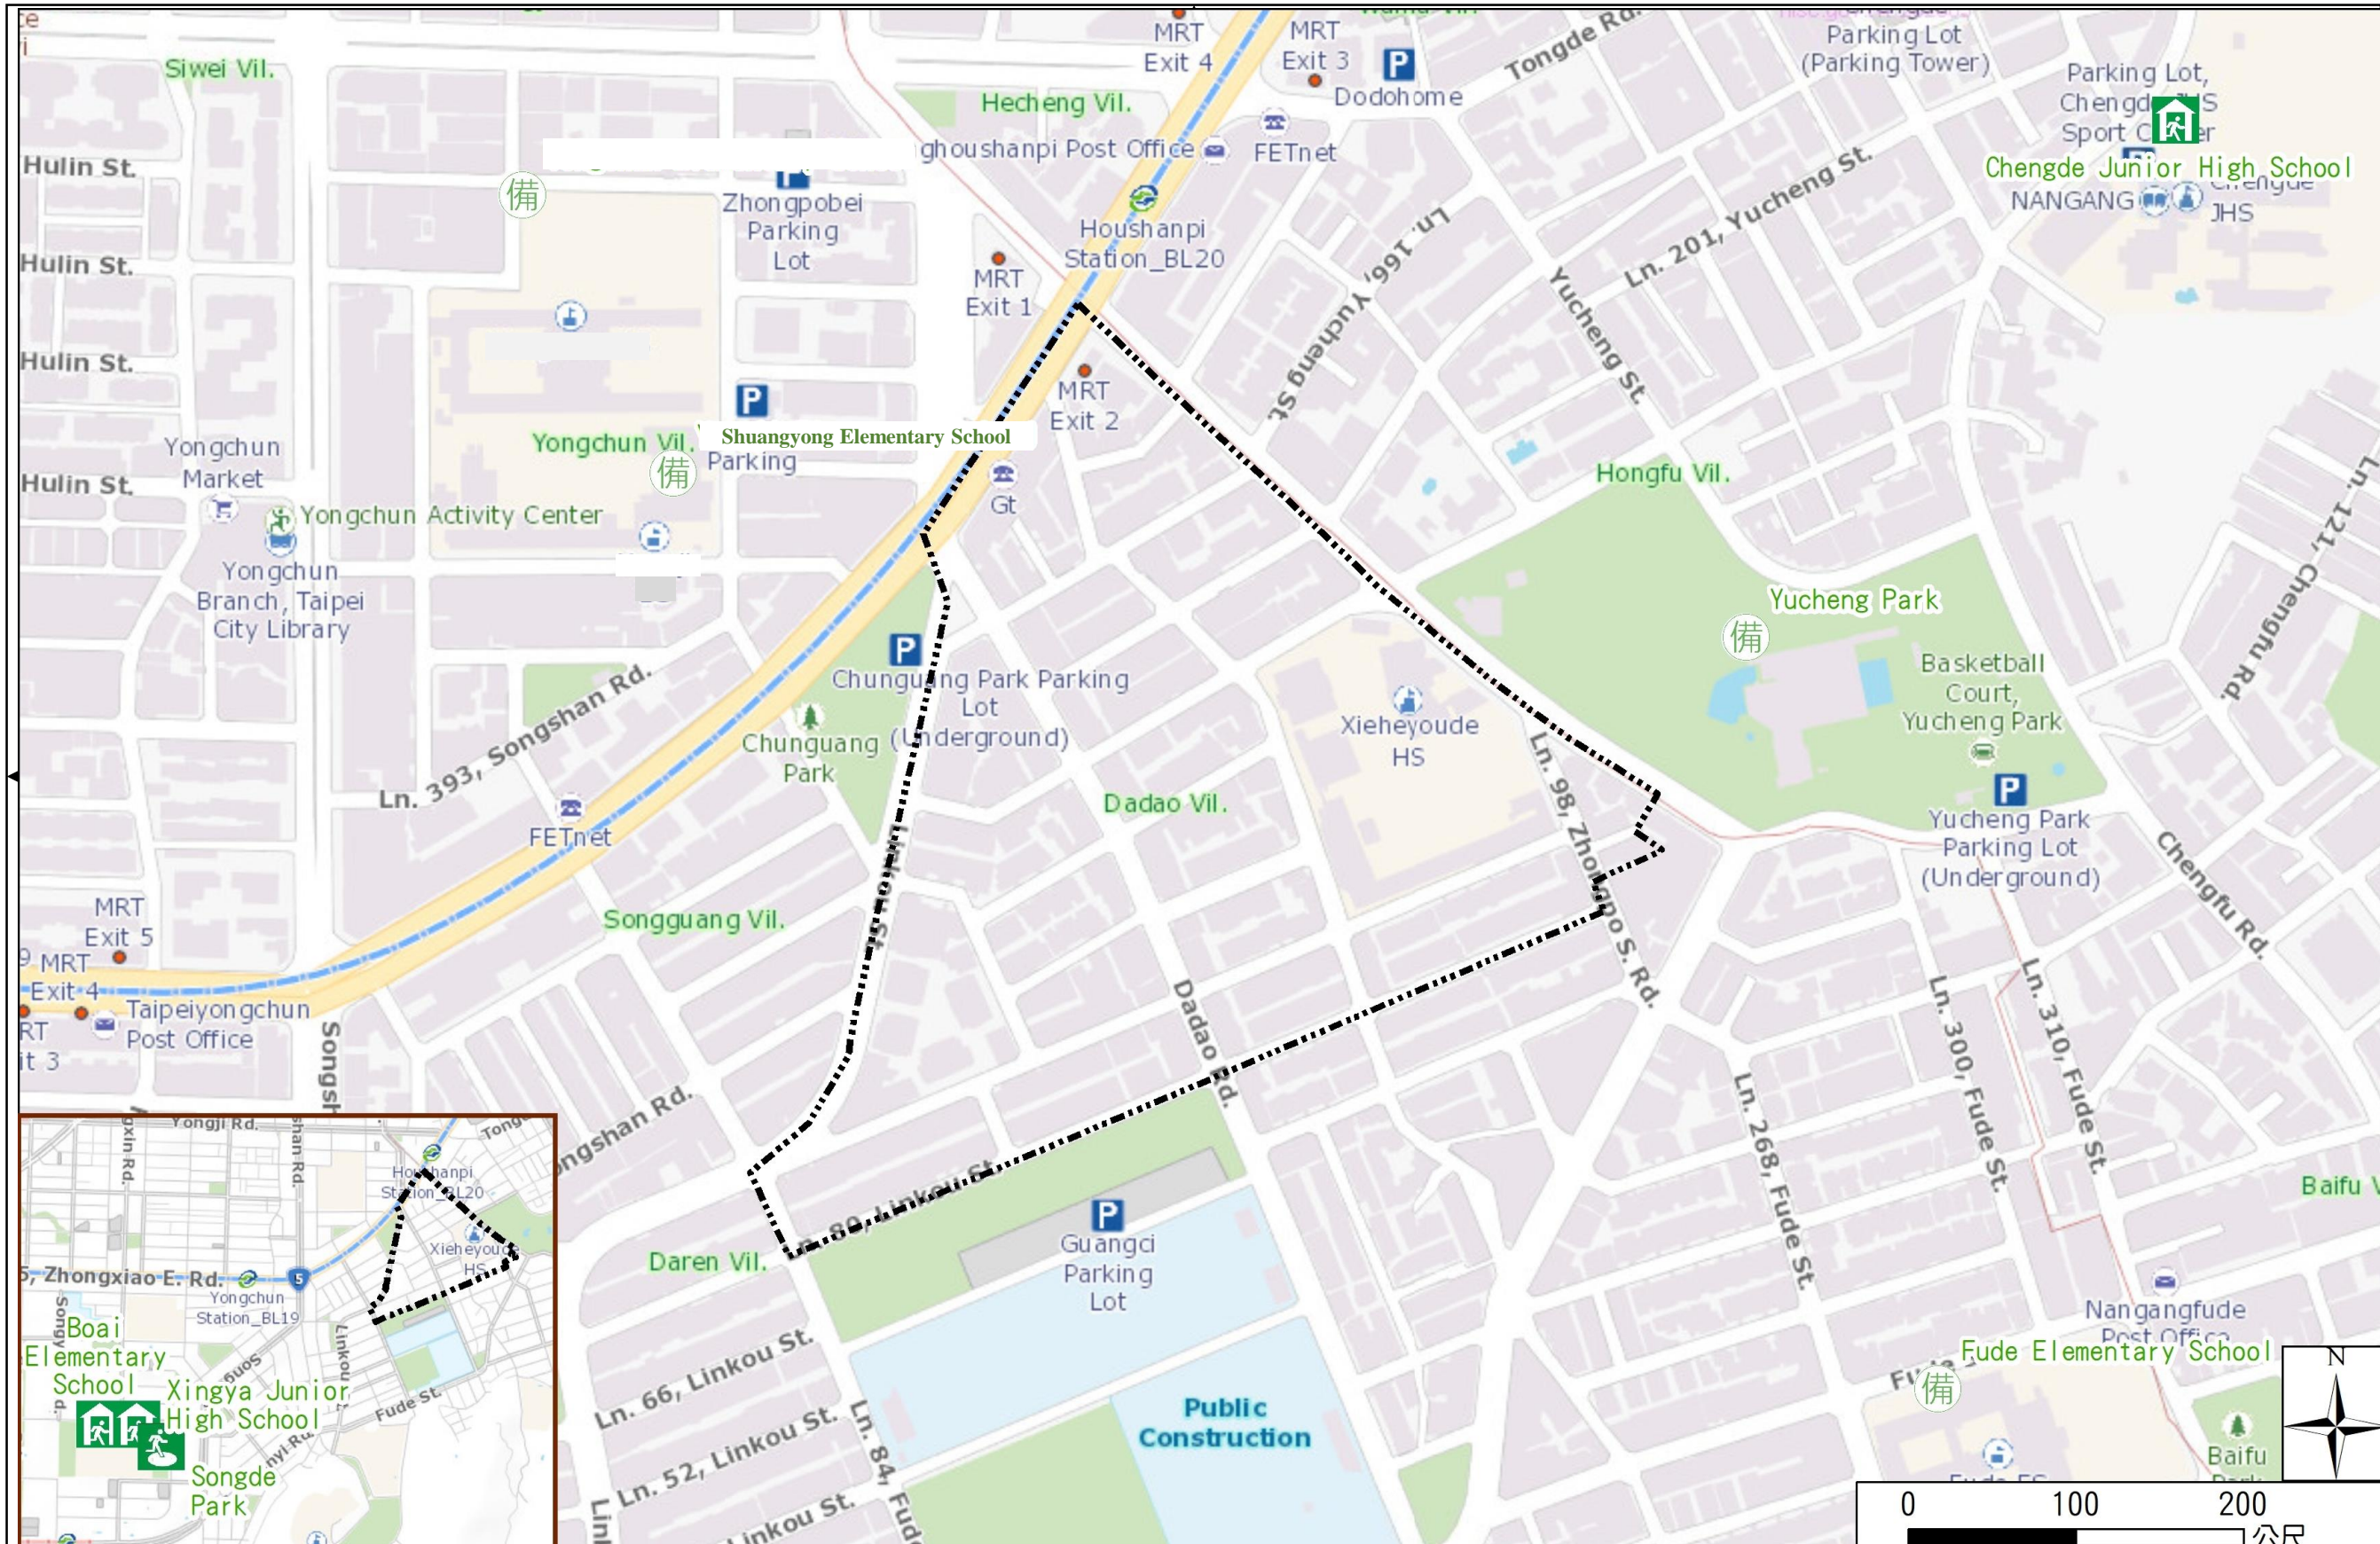

Evacuation Shelter

| | |
|----------------|--|
| Name | Songde Park Shelter for Earthquake |
| Address | Lane 180, Songde Rd. |
| Capacity | 1340 |
| Contact number | 02-27884255 |
| Name | Xingya Junior High School (School for Priority Shelter) Shelter for Earthquake |
| Address | No. 15, Ln. 168, Songde Rd. |
| Capacity | 251 |
| Contact number | 02-27232771#500 |
| Name | Shuangyong Elementary School(South Campus) |
| Address | No. 5, Ln. 287, Songshan Rd. |
| Capacity | 116 |
| Contact number | 02-87858111#700 |
| Name | Shuangyong Elementary School(North Campus) |
| Address | No. 48, Ln. 225, Songshan Rd. |
| Capacity | 115 |
| Contact number | 02-87858111#700 |