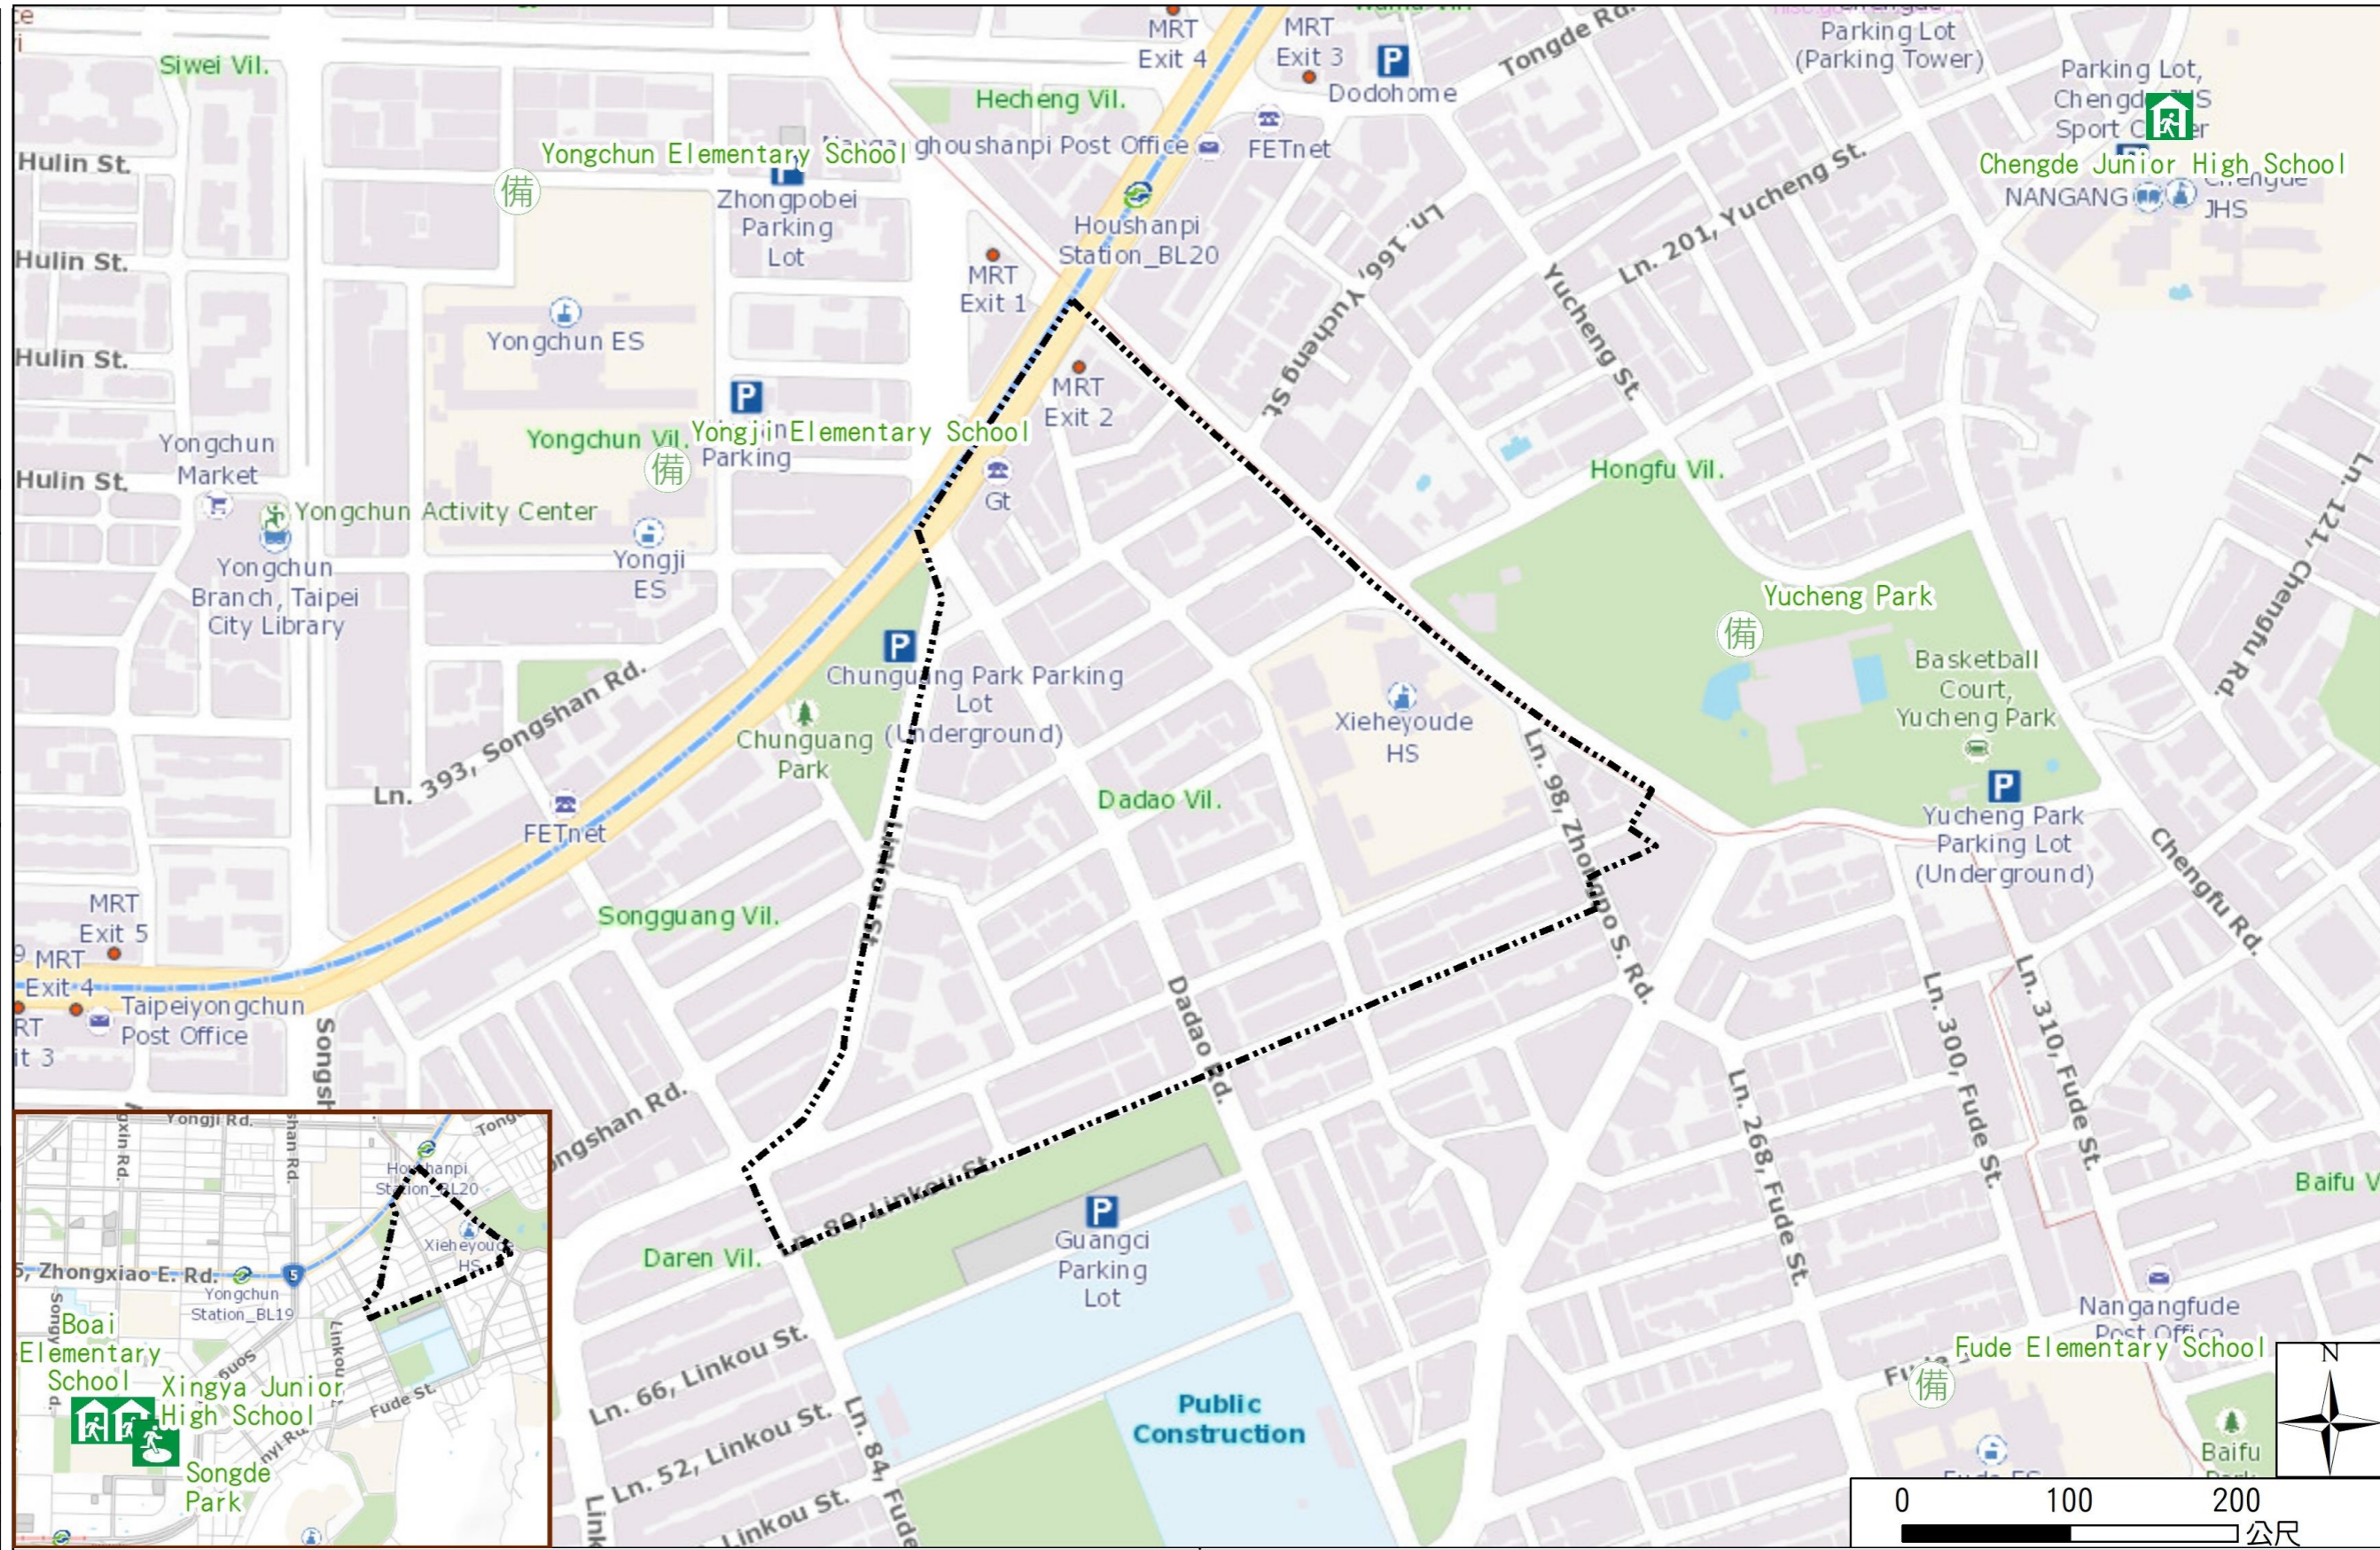

Evacuation Shelter

Name	Songde Park Shelter for Earthquake
Address	Lane 180, Songde Rd.
Capacity	1340
Contact number	02-27884255
Name	Xingya Junior High School (School for Priority Shelter) Shelter for Earthquake
Address	No. 15, Ln. 168, Songde Rd.
Capacity	251
Contact number	02-27232771#500
Name	Yongji Elementary School
Address	No. 5, Ln. 287, Songshan Rd.
Capacity	116
Contact number	02-87858111#700
Name	Yongchun Elementary School
Address	No. 48, Ln. 225, Songshan Rd.
Capacity	115
Contact number	02-27641314#630