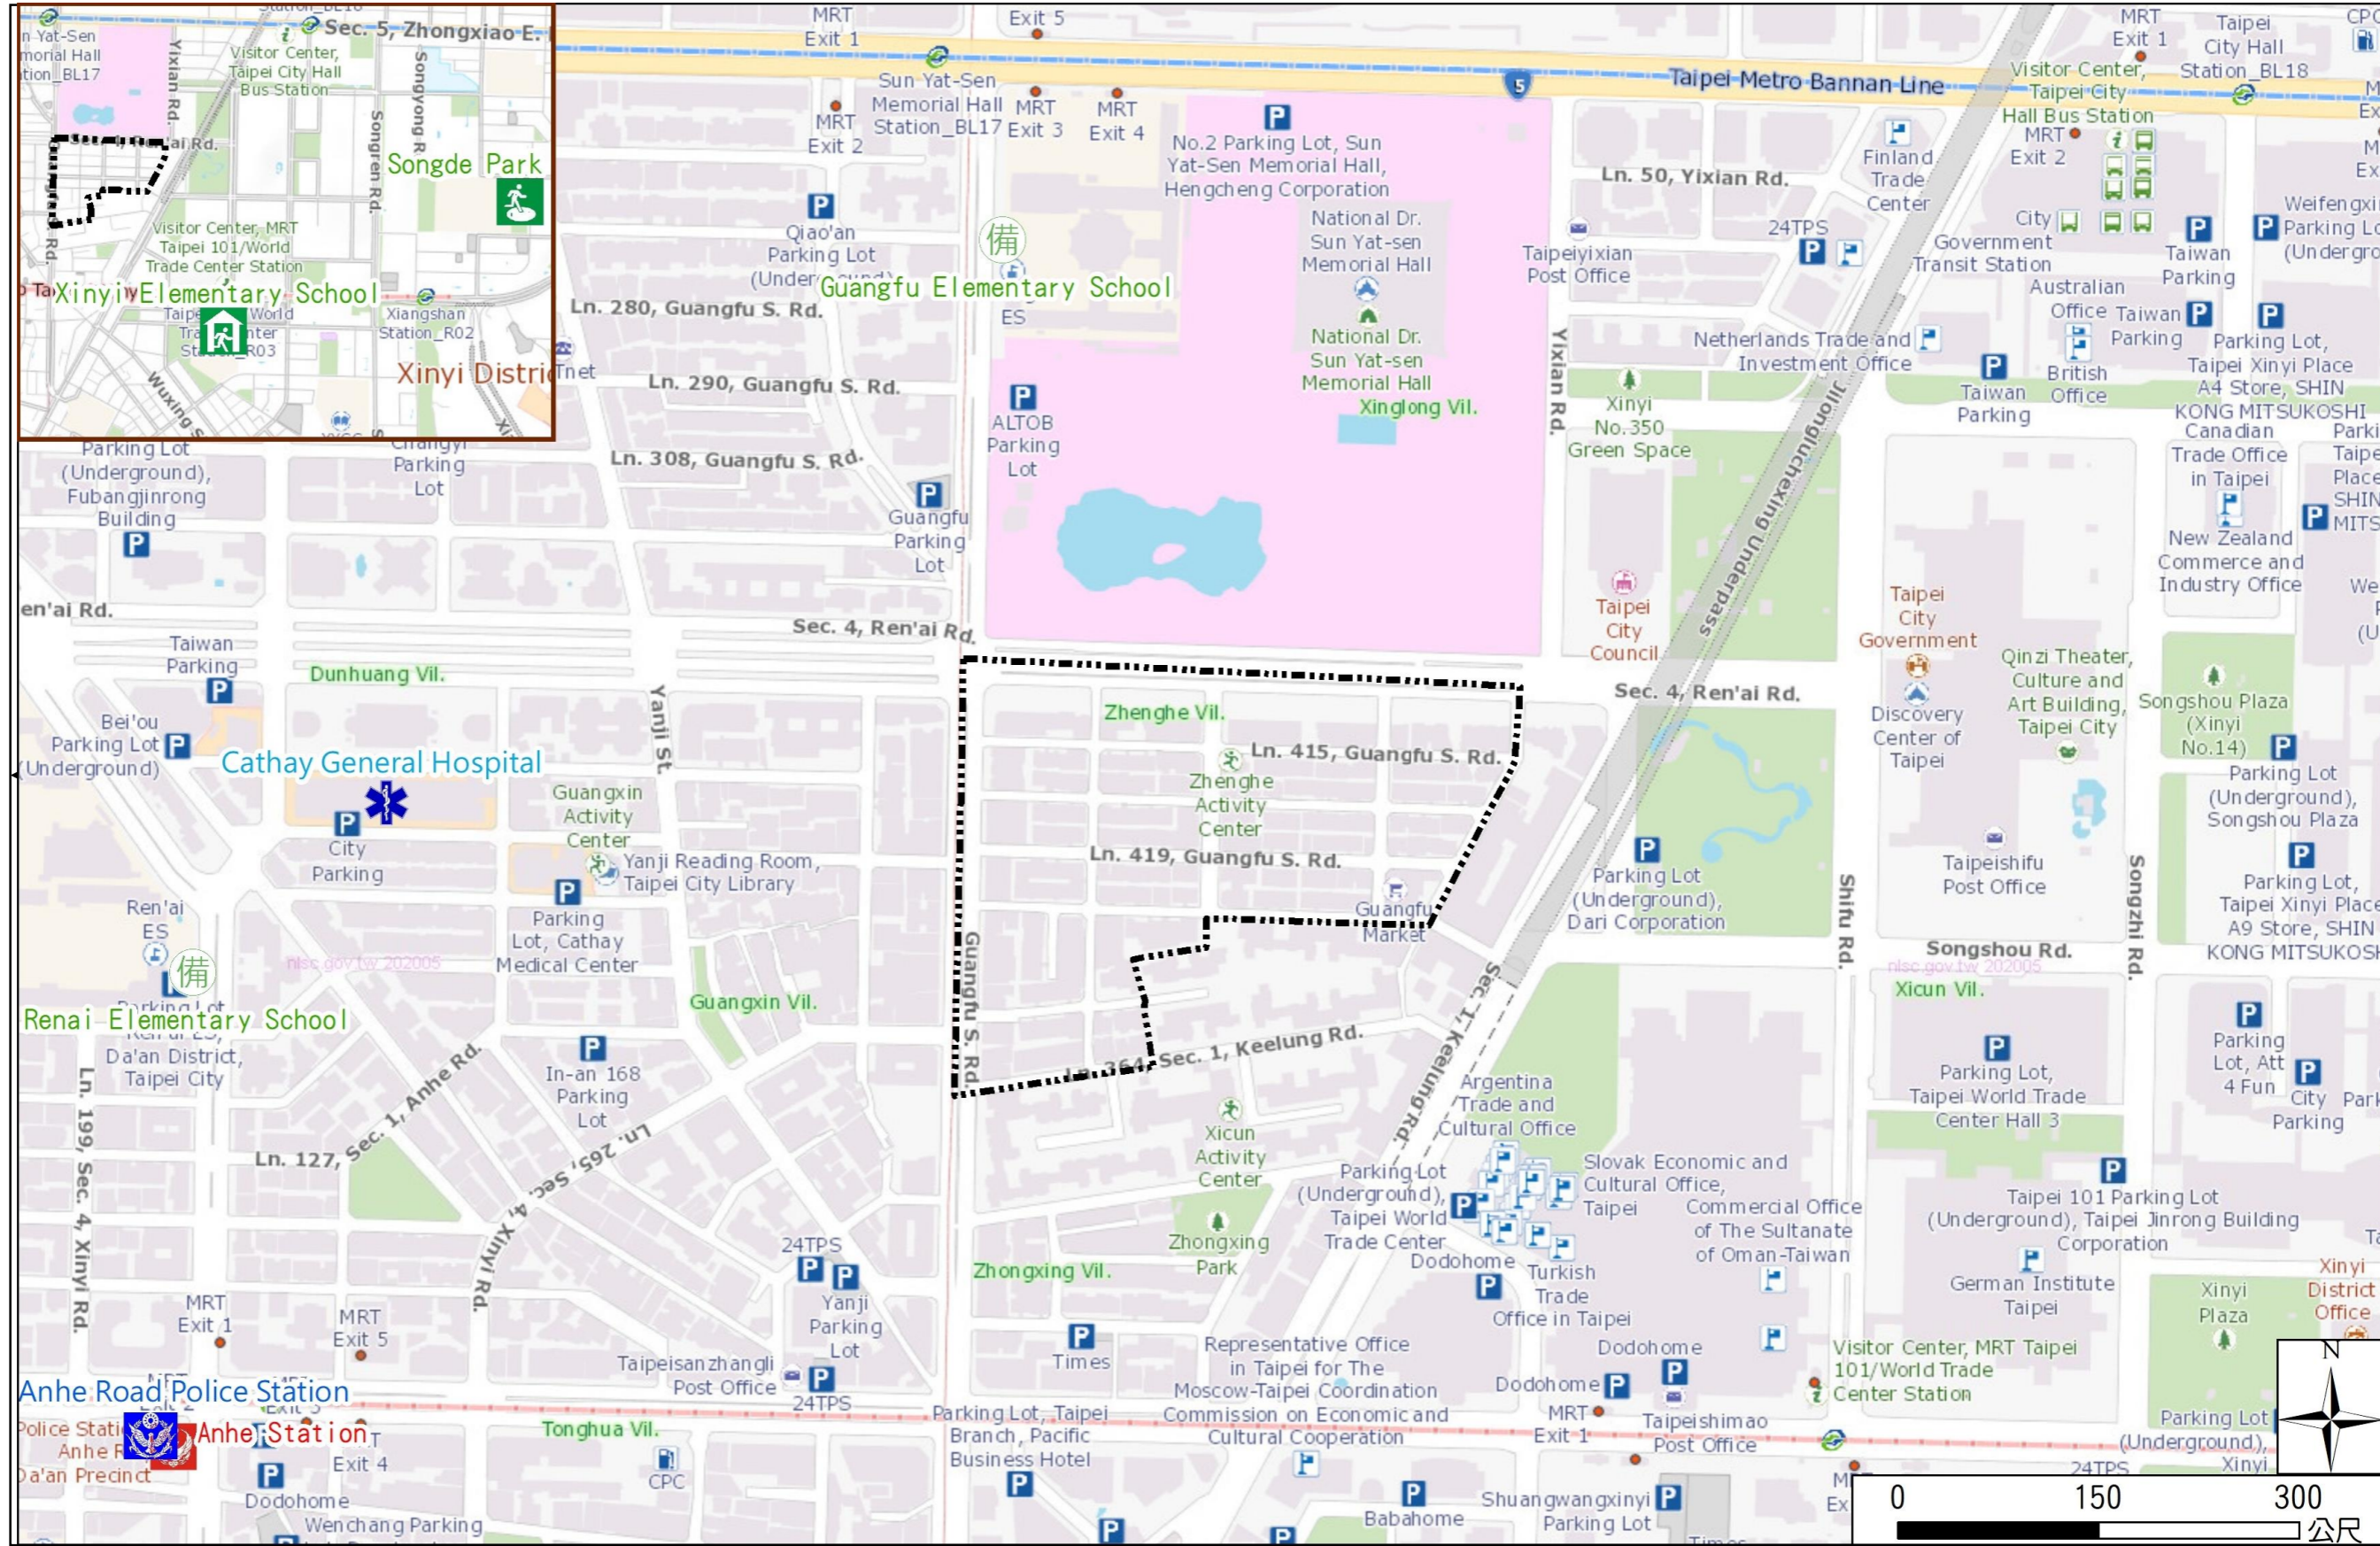

## Evacuation Shelter

Name	Songde Park Shelter for Earthquake
Address	Lane 180, Songde Rd.
Capacity	1340
Contact number	02-27884255
Name	Xinyi Elementary School (School for Priority Shelter) Shelter for Flood
Address	No. 60, Songqin St.
Capacity	164
Contact number	02-27204005#832
Name	Sanxing Elementary School
Address	No. 99, Sec. 2, Keelung Rd.
Capacity	228
Contact number	02-27364687#51
Name	Guangfu Elementary School
Address	No. 271, Guangfu S. Rd.
Capacity	89
Contact number	02-27585076#830