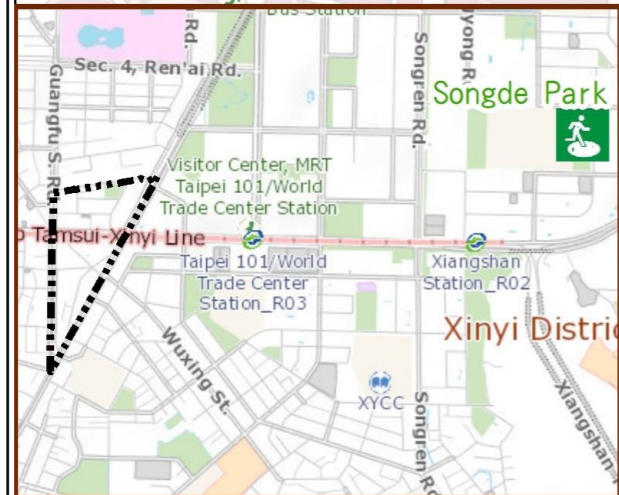

Evacuation Shelter

Name	Songde Park Shelter for Earthquake
Address	Lane 180, Songde Rd.
Capacity	1340
Contact number	02-27884255
Name	Xinyi Elementary School (School for Priority Shelter) Shelter for Flood
Address	No. 60, Songqin St.
Capacity	164
Contact number	02-27204005#832
Name	Taipei Xinyi Sports Center
Address	No. 100, Songqin St.
Capacity	200
Contact number	02-87861911#211
Name	Sanxing Elementary School
Address	No. 99, Sec. 2, Keelung Rd.
Capacity	228
Contact number	02-27364687#51