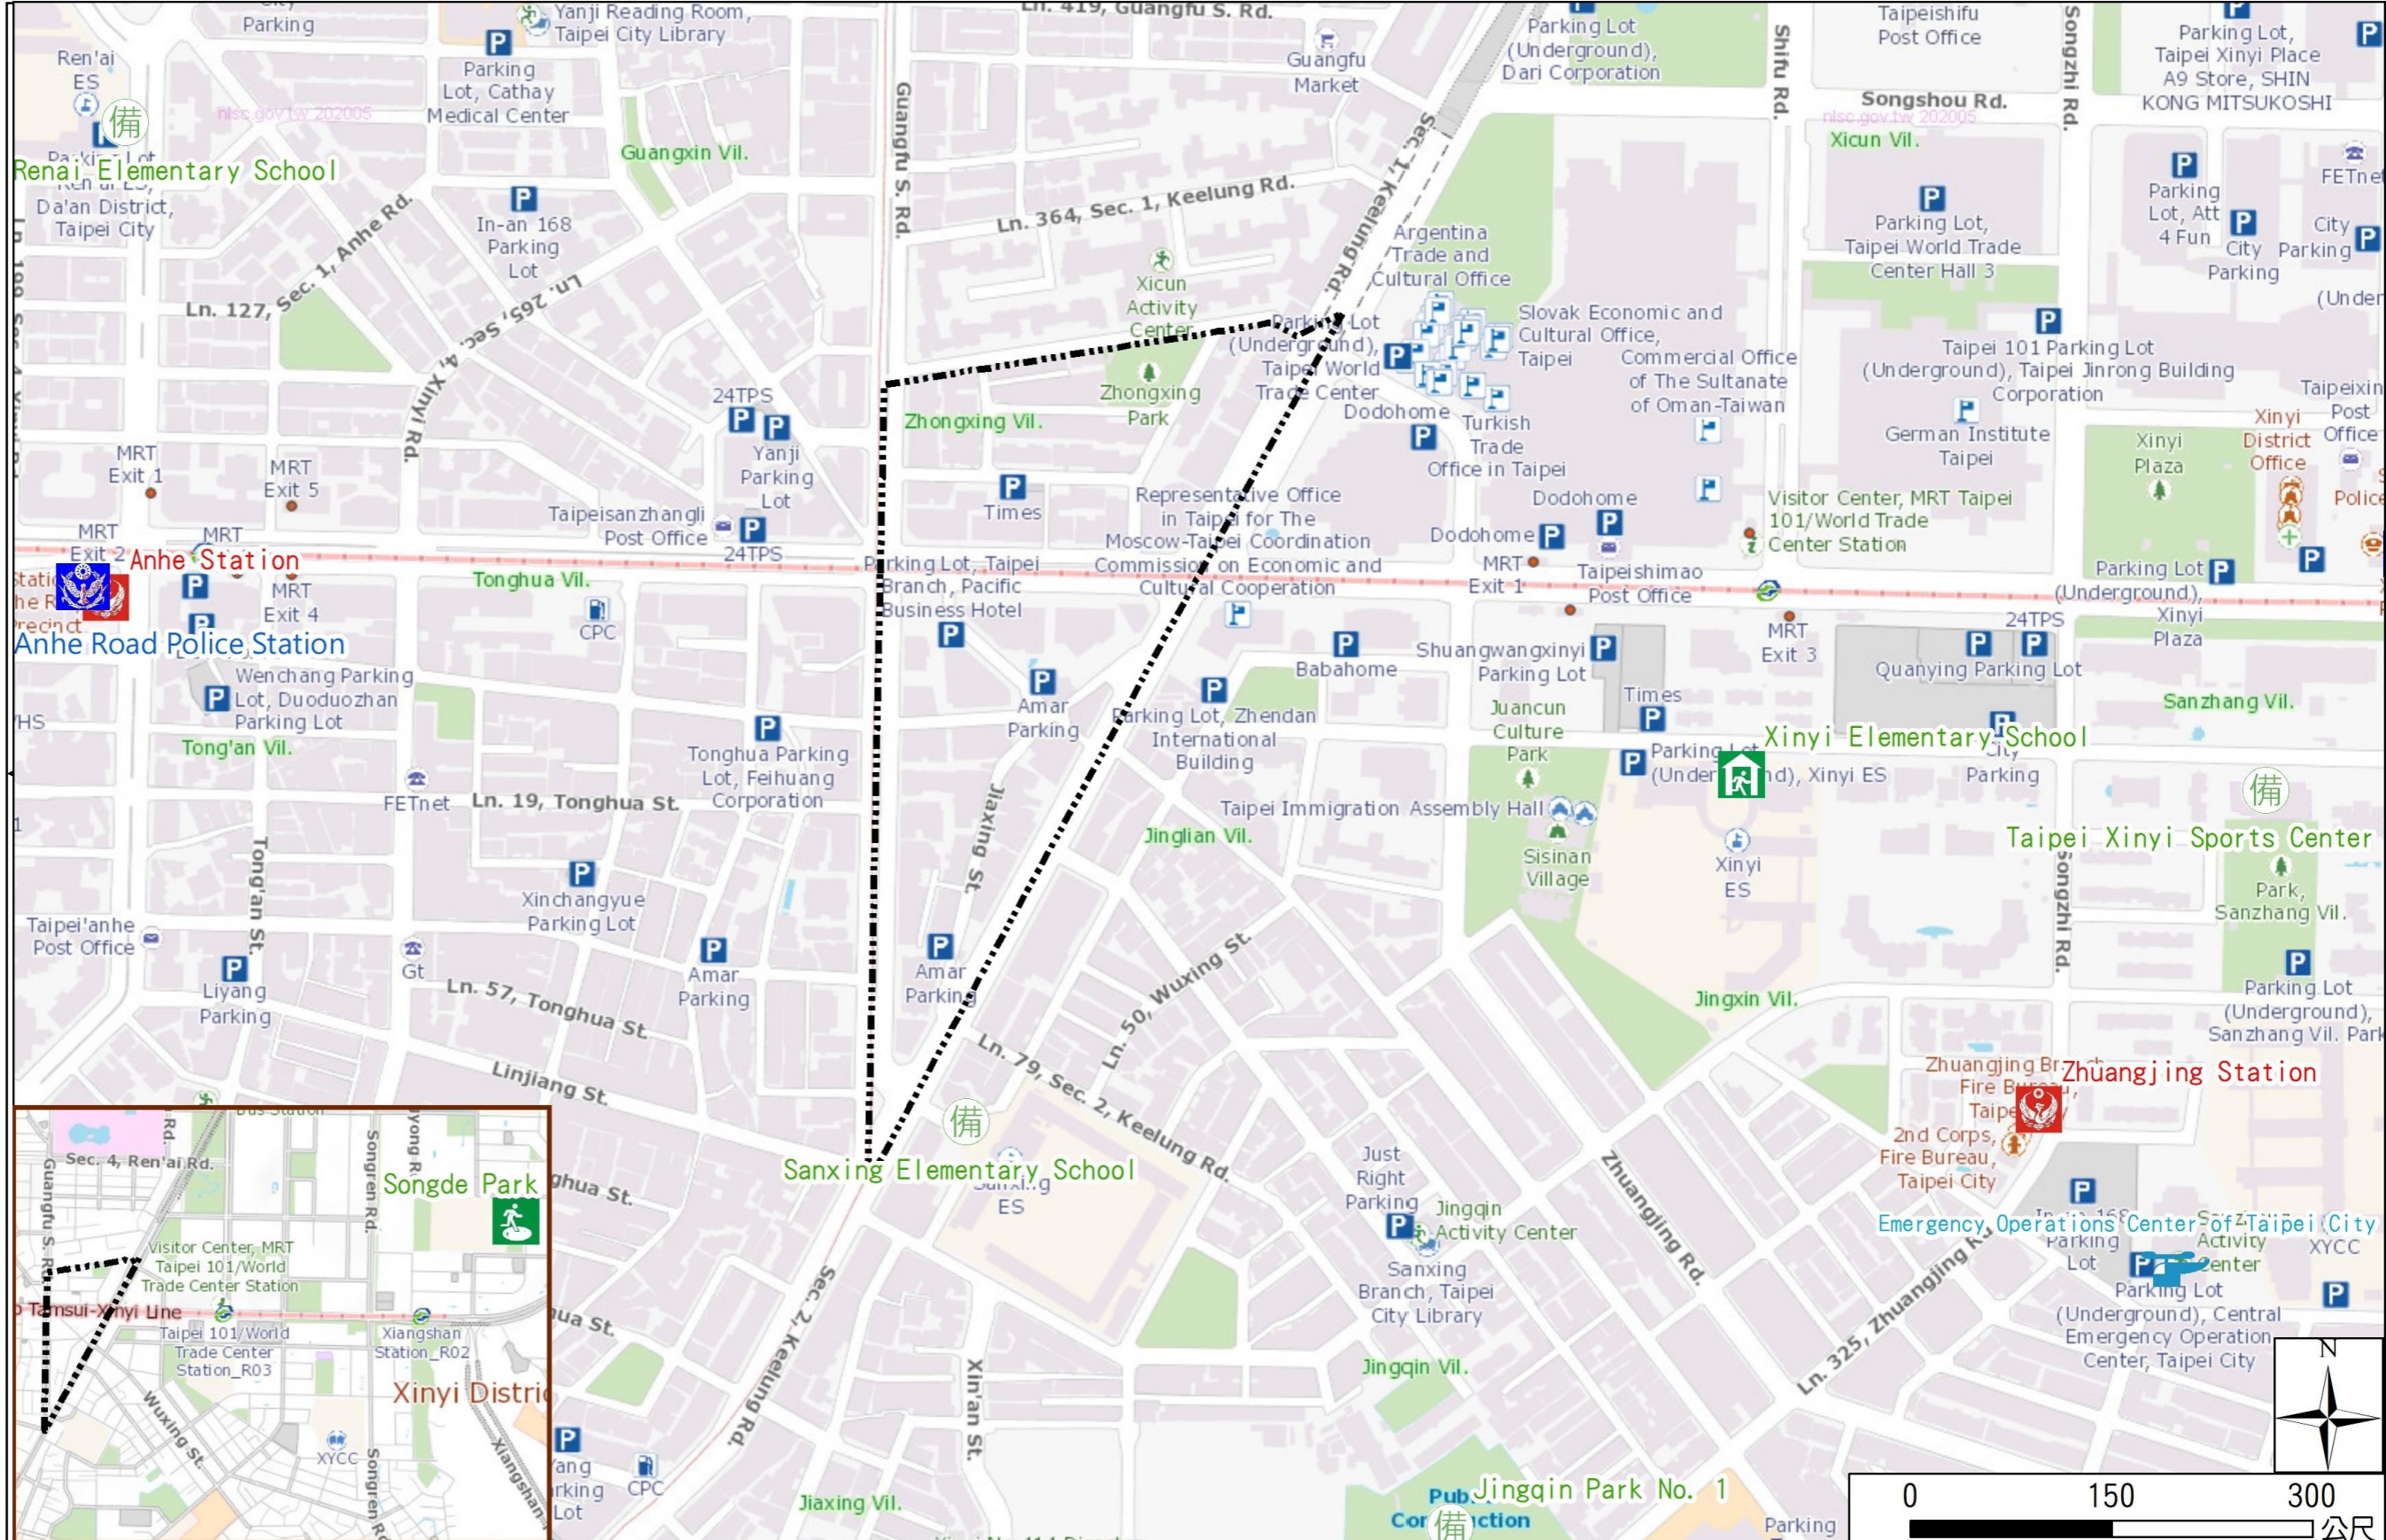

Disaster Prevention Information Website

Taipei City Disaster Prevention Information Website

Evacuation Principle

Flood: Vertical evacuation or preventive evacuation
 Earthquake :

More disaster prevention knowledge :
 Taipei City Disaster Prevention Guide

Evacuation Shelter

Name	Songde Park Shelter for Earthquake
Address	Lane 180, Songde Rd.
Capacity	1340
Contact number	02-27884255
Name	Xinyi Elementary School (School for Priority Shelter) Shelter for Flood
Address	No. 60, Songqin St.
Capacity	164
Contact number	02-27204005#832
Name	Taipei Xinyi Sports Center
Address	No. 100, Songqin St.
Capacity	200
Contact number	02-87861911#211
Name	Sanxing Elementary School
Address	No. 99, Sec. 2, Keelung Rd.
Capacity	228
Contact number	02-27364687#51