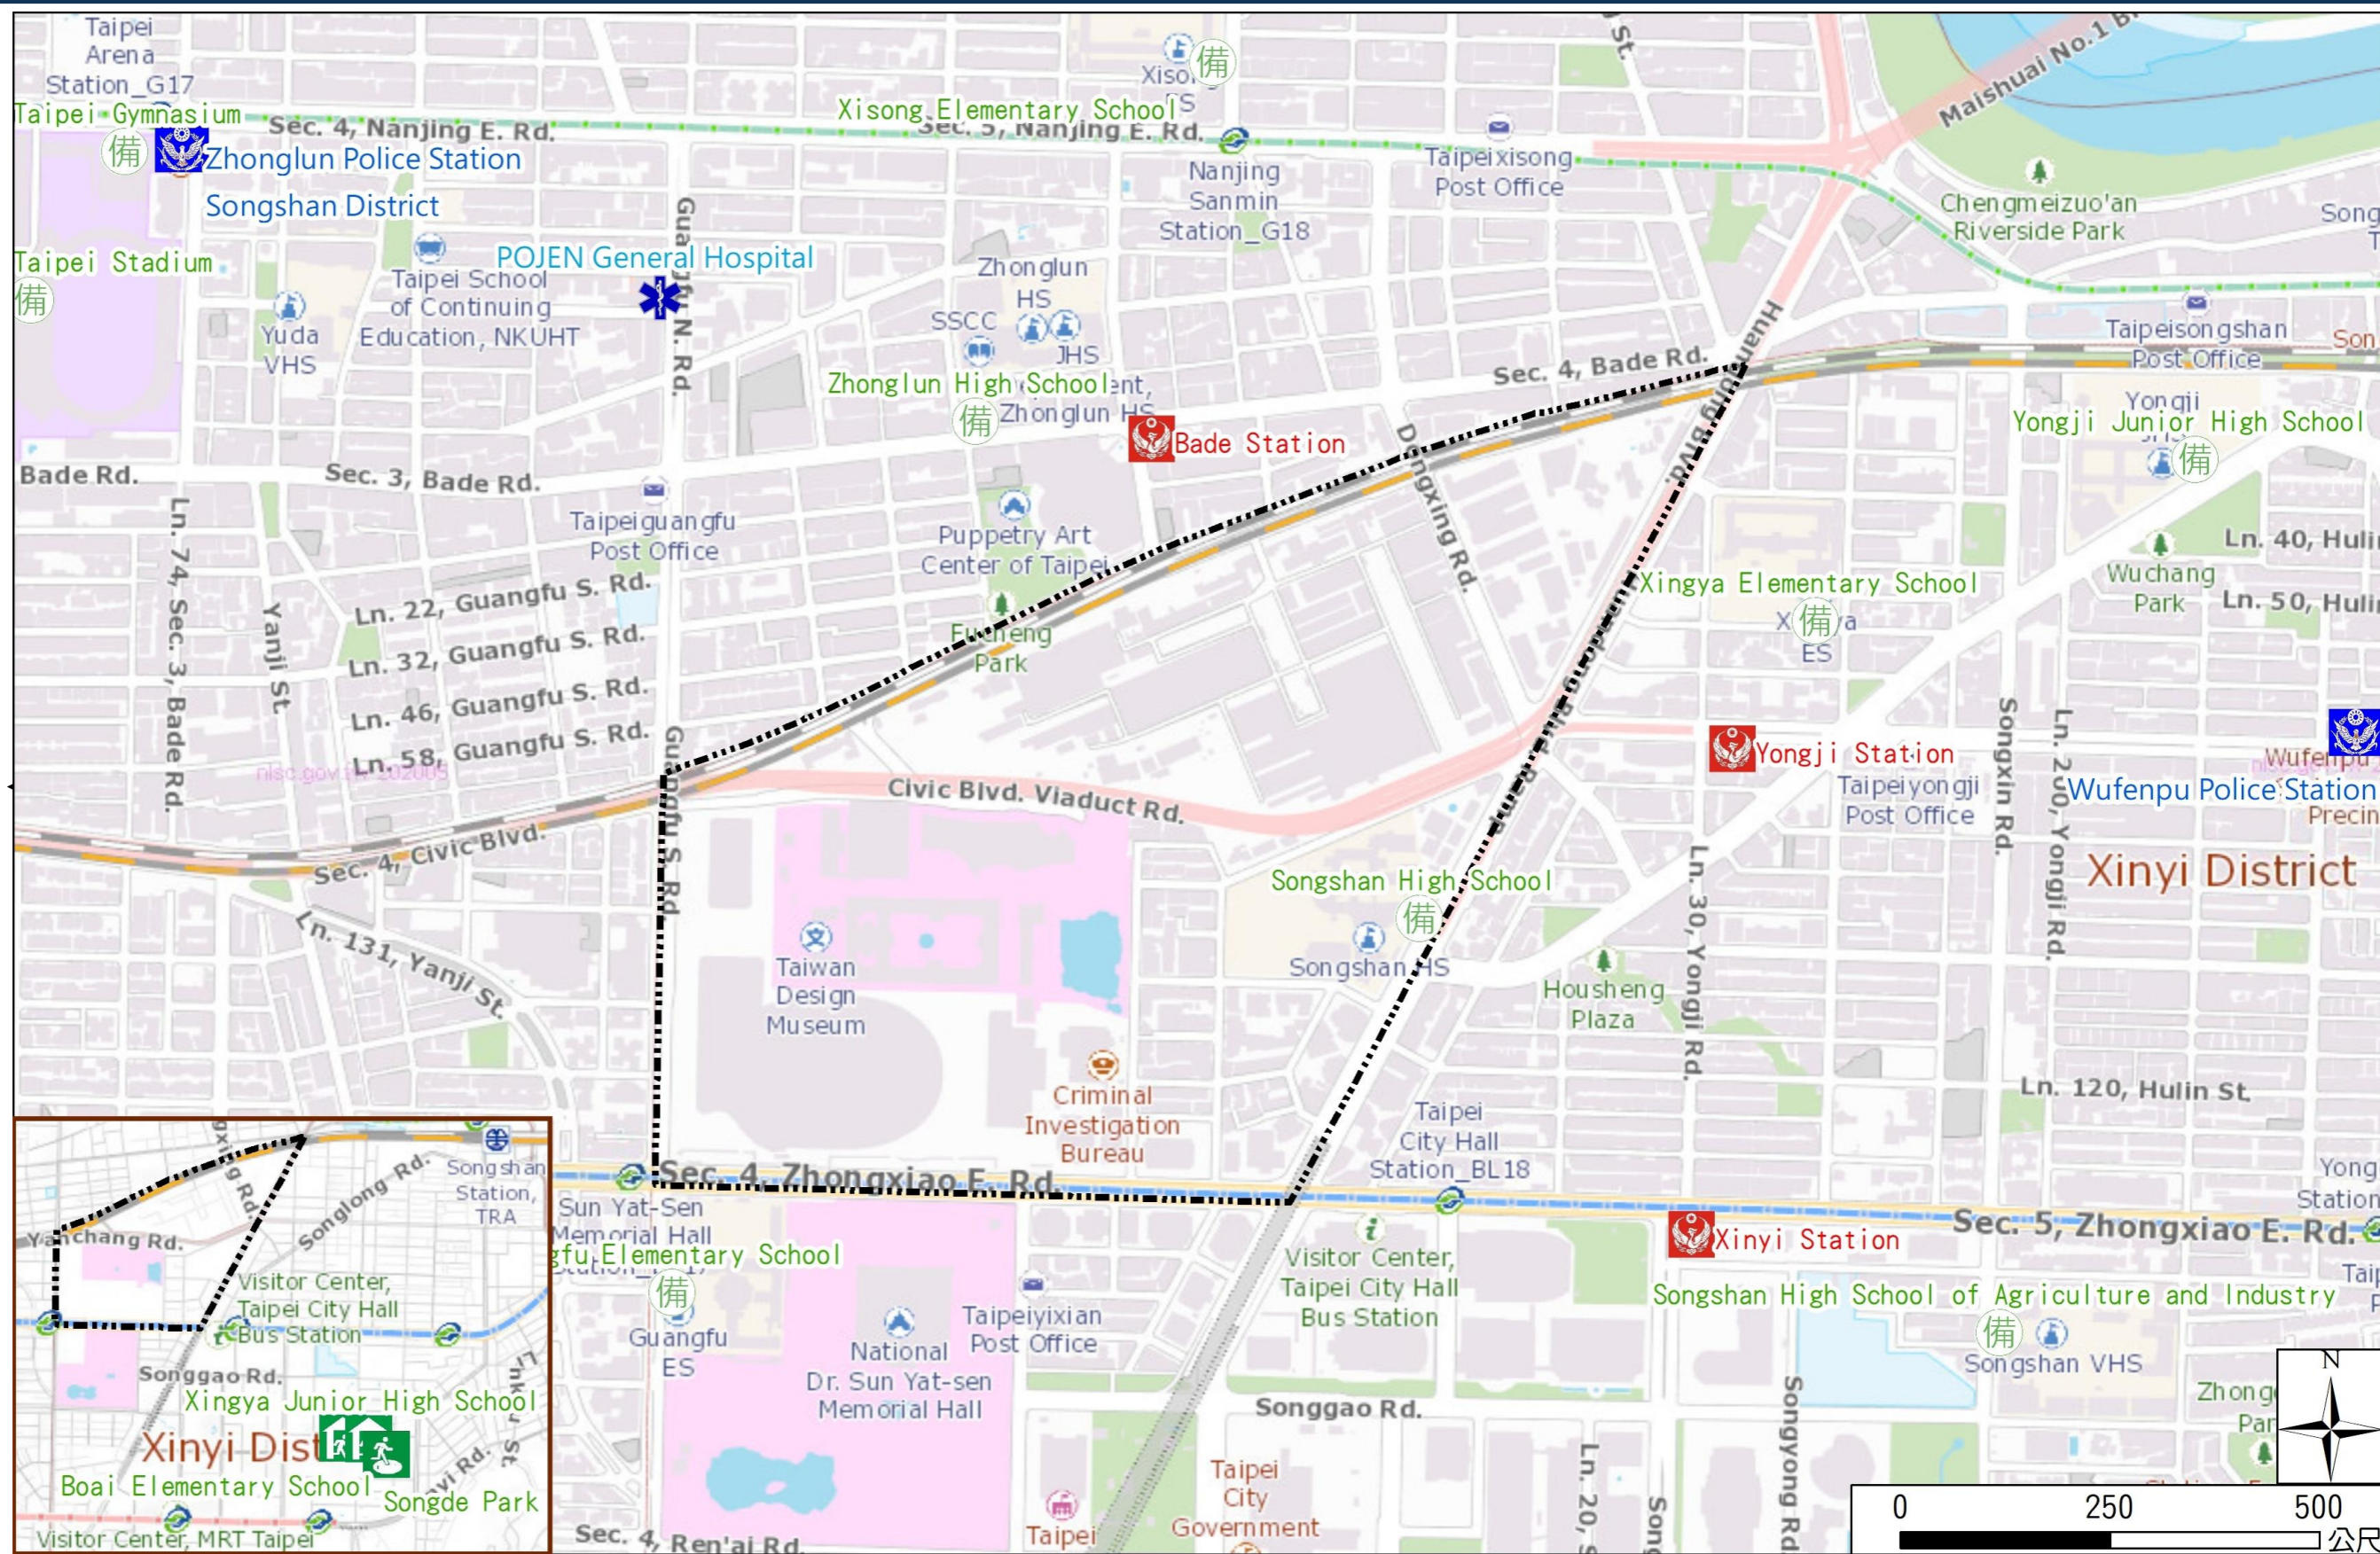

Disaster Prevention Information Website

Taipei City Disaster Prevention Information Website

Evacuation Principle

Flood: vertical evacuation or preventive evacuation
 Earthquake :

More disaster prevention knowledge :
 Taipei City Disaster Prevention Guide

Evacuation Shelter

Name	Songde Park Shelter for Earthquake
Address	Lane 180, Songde Rd.
Capacity	1340
Contact number	02-27884255
Name	Boai Elementary School (School for Priority Shelter) Shelter for Earthquake
Address	No. 20, Ln. 95, Songren Rd.
Capacity	156
Contact number	02-23450616#400
Name	Xingya Junior High School (School for Priority Shelter) Shelter for Earthquake
Address	No. 15, Ln. 168, Songde Rd.
Capacity	251
Contact number	02-27232771#500
Name	Songshan High School
Address	No. 156, Sec. 1, Keelung Rd.
Capacity	300
Contact number	02-27535968#230