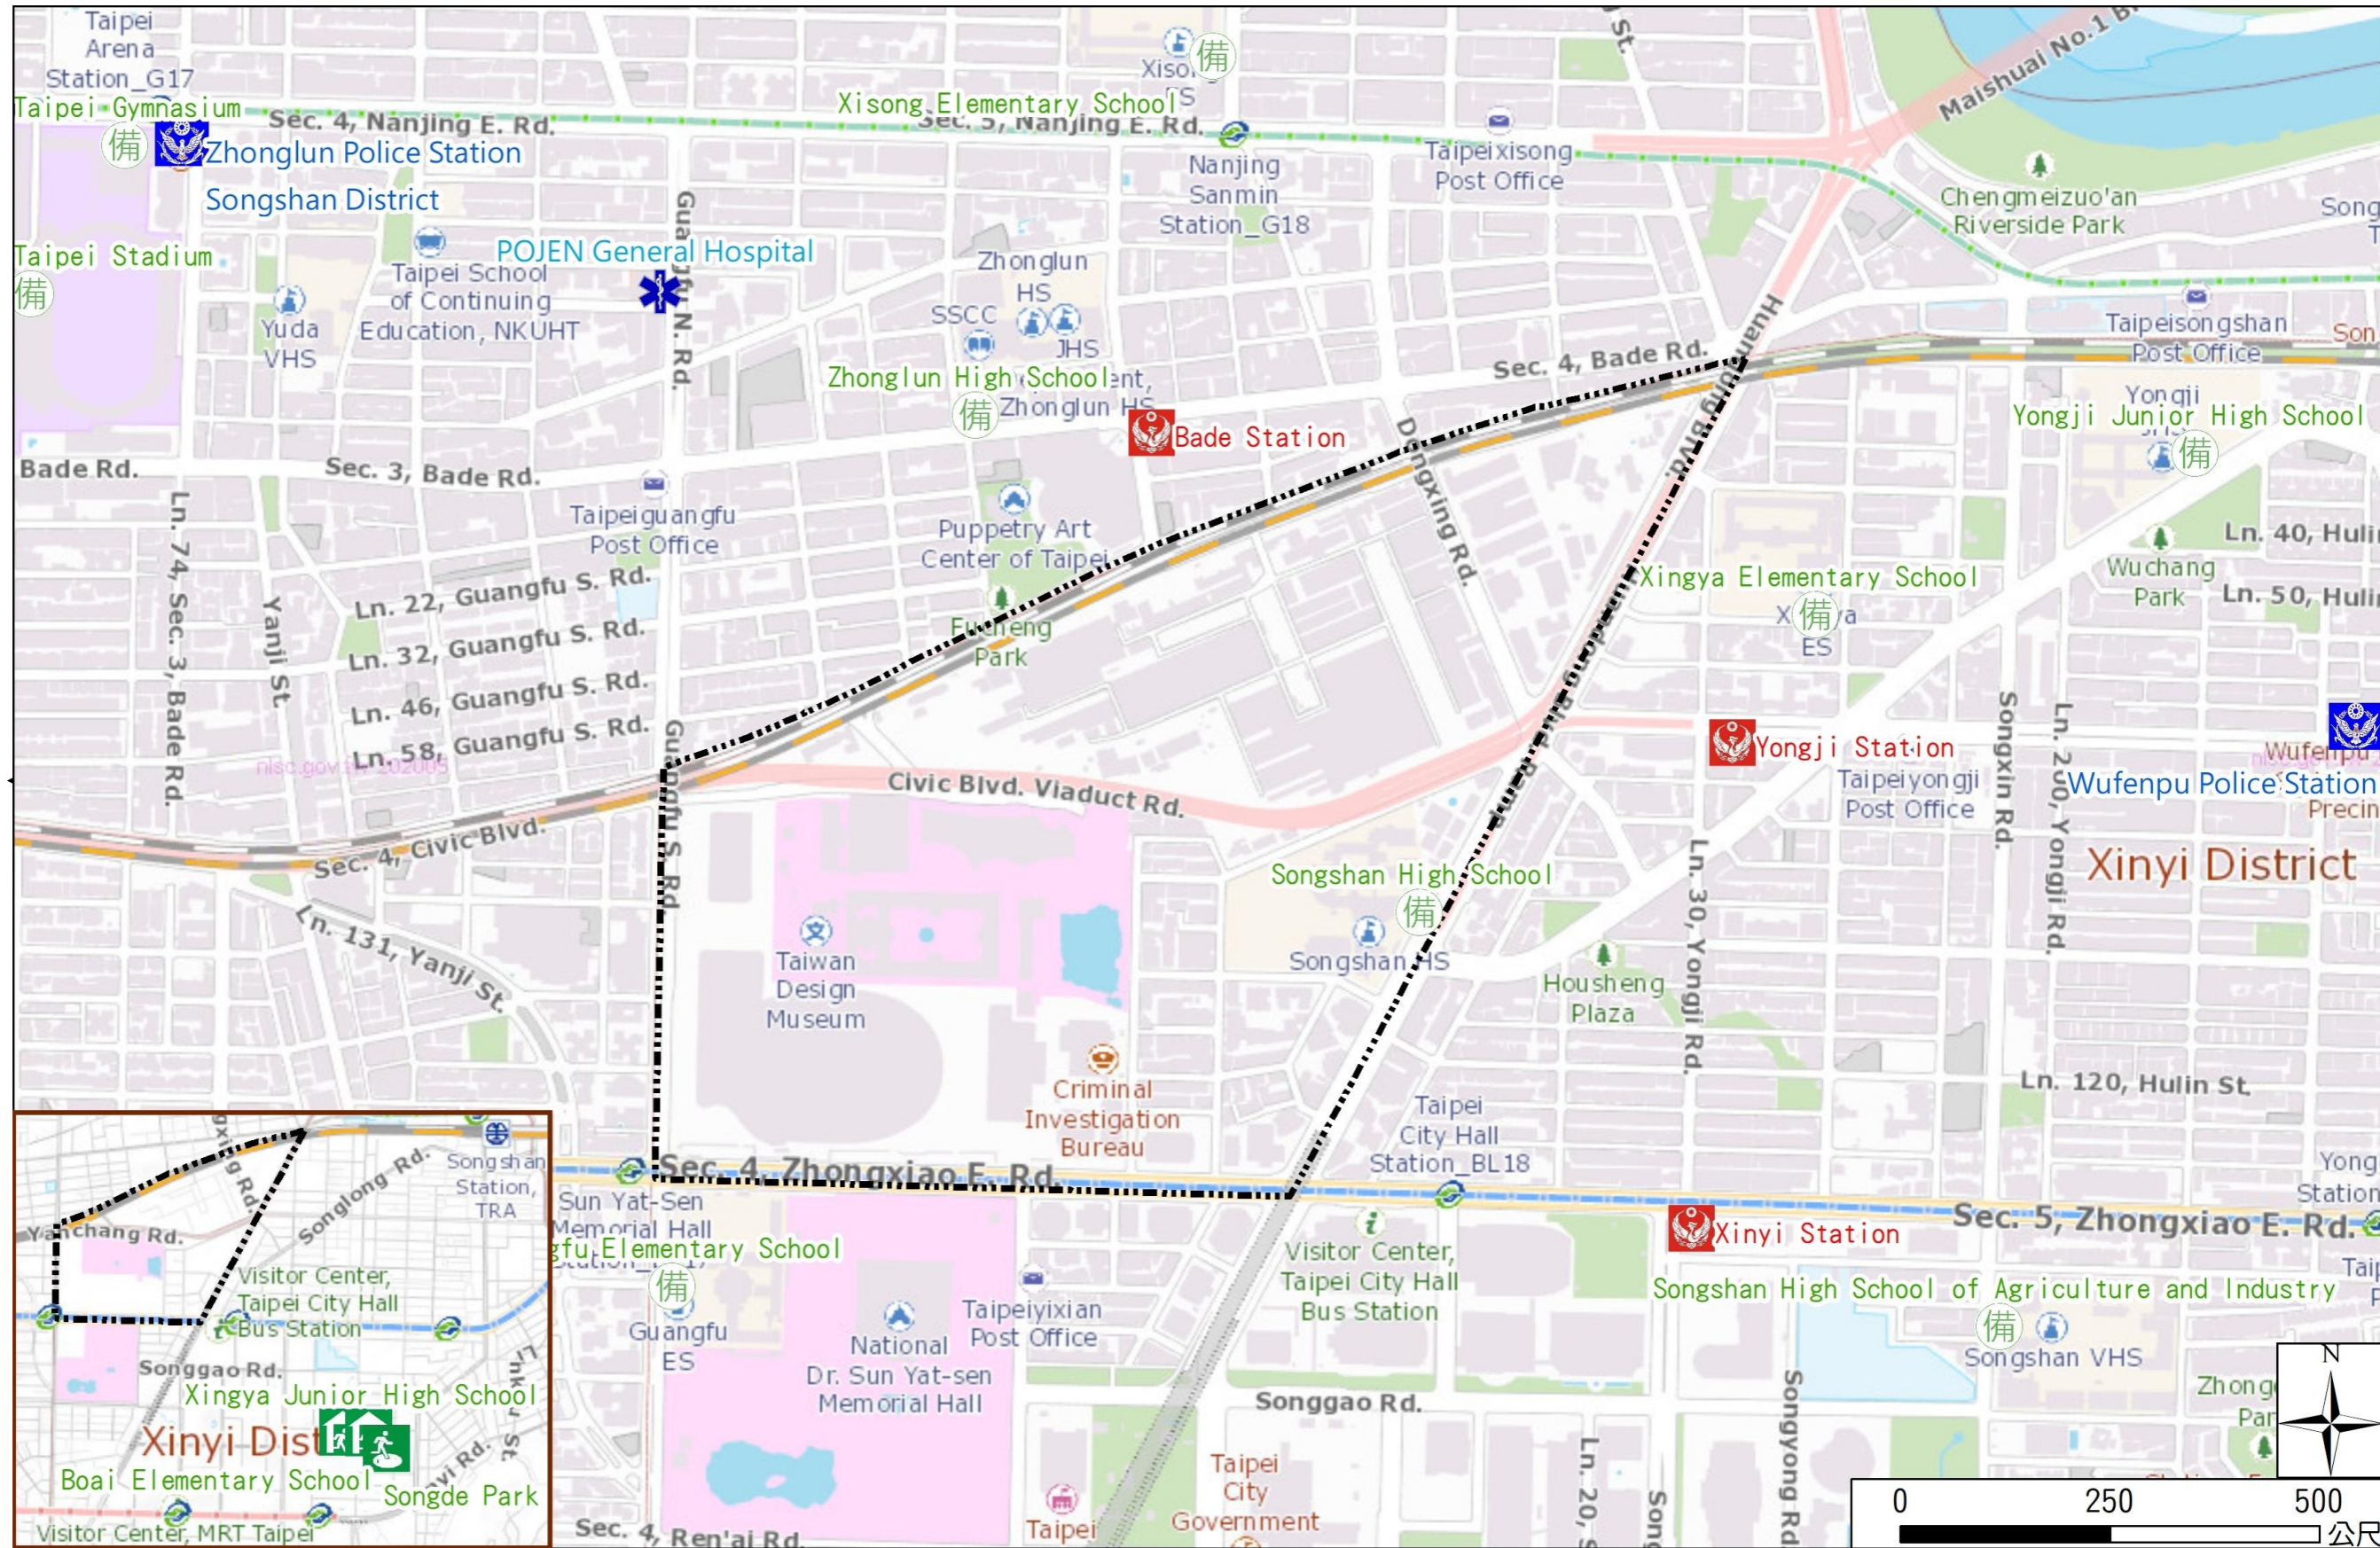

Xinren Vil., Xinyi Dist., Taipei City Simple Evacuation Map

Emergency notification

Taipei Citizen Hotline : 1999
Fire Department Tel. : 119
Police Department Tel. : 110
EOC of Xinyi Dist.
Non-emergency number :
02-27239777
Emergency number :
02-66380119
Officer Mobile : 0987-296720
Note: Please call this District's
EOC to ensure that the evacuation
shelter is open

Disaster Prevention Information Website

Taipei City Disaster Prevention Information Website

Evacuation Principle

Flood: Vertical evacuation or preventive evacuation
Earthquake :

More disaster prevention knowledge :
Taipei City Disaster Prevention Guide

Evacuation Shelter

Name	Songde Park Shelter for Earthquake
Address	Lane 180, Songde Rd.
Capacity	1340
Contact number	02-27884255
Name	Boai Elementary School (School for Priority Shelter) Shelter for Earthquake
Address	No. 20, Ln. 95, Songren Rd.
Capacity	156
Contact number	02-23450677
Name	Xingya Junior High School (School for Priority Shelter) Shelter for Earthquake
Address	No. 15, Ln. 168, Songde Rd.
Capacity	251
Contact number	02-27232771#100
Name	Songshan High School
Address	No. 156, Sec. 1, Keelung Rd.
Capacity	300
Contact number	02-27535968#230

Legend 圖例

里界 Village Boundary	避難收容處所 Evacuation Shelter	防救災單位 Disaster Rescue Resources	重要地標 Landmark
里界 Village Boundary	室內避難收容處所(優先安置學校) Indoor Evacuation Shelter (School for Priority Shelter) 室外避難收容處所(防災公園) Outdoor Evacuation Shelter (Disaster Prevention Park) 避難收容處所(備用) Evacuation Shelter (Backup)	警察單位 Police Department 消防單位 Fire Department 急救責任醫院 Designated Hospital (Emergency Medical Treatment)	直升機起降場 Helipad 重要地標 Landmark