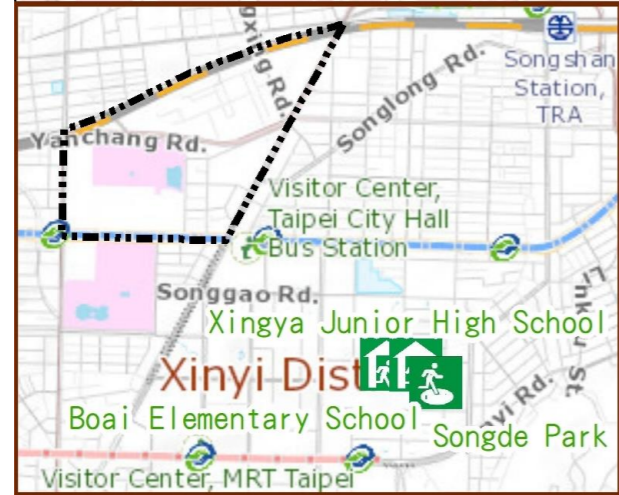

Xinren Vil., Xinyi Dist., Taipei City Evacuation Map

Emergency Notification

Taipei Citizen Hotline : 1999
Fire Department Tel. : 119
Police Department Tel. : 110
EOC of Xinyi Dist.
Non-emergency Number : 02-27239777
Emergency Number : 02-66380119
Officer Mobile : 0987-296720
Note: Please call this District's EOC to ensure that the evacuation shelter is open

Disaster Prevention Information Website

Taipei City Disaster Prevention Information Website

Evacuation Principle

Flood: vertical evacuation or preventive evacuation
Earthquake :

More disaster prevention knowledge :
Taipei City Disaster Prevention Guide

Evacuation Shelter

Name	Songde Park Shelter for Earthquake
Address	Lane 180, Songde Rd.
Capacity	1340
Contact number	02-27884255
Name	Boai Elementary School (School for Priority Shelter) Shelter for Earthquake
Address	No. 20, Ln. 95, Songren Rd.
Capacity	156
Contact number	02-23450616#400
Name	Xingya Junior High School (School for Priority Shelter) Shelter for Earthquake
Address	No. 15, Ln. 168, Songde Rd.
Capacity	251
Contact number	02-27232771#500
Name	Songshan High School
Address	No. 156, Sec. 1, Keelung Rd.
Capacity	300
Contact number	02-27535968#230

Legend 圖例	里界 Village Boundary	避難收容處所 Evacuation Shelter	防救災單位 Disaster Rescue Resources	重要地標 Landmark
	里界 Village Boundary	室內避難收容處所(優先安置學校) Indoor Evacuation Shelter (School for Priority Shelter) 室外避難收容處所(防災公園) Outdoor Evacuation Shelter (Disaster Prevention Park) 避難收容處所(備用) Evacuation Shelter (Backup)	警察單位 Police Department 消防單位 Fire Department 急救責任醫院 Designated Hospital (Emergency Medical Treatment)	重要地標 Landmark 直升機起降場 Helipad