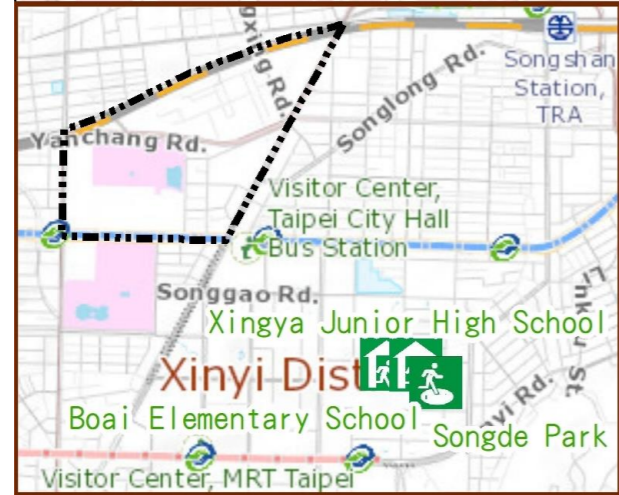

Xinren Vil., Xinyi Dist., Taipei City Evacuation Map

Emergency Notification

Taipei Citizen Hotline : 1999
 Fire Department Tel. : 119
 Police Department Tel. : 110
 EOC of Xinyi Dist.
 Non-emergency Number : 02-27239777
 Emergency Number : 02-66380119
 Officer Mobile : 0987-296720
 Note: Please call this District's EOC to ensure that the evacuation shelter is open

Evacuation Shelter

Name	Songde Park Shelter for Earthquake
Address	Lane 180, Songde Rd.
Capacity	1340
Contact number	02-27884255
Name	Boai Elementary School (School for Priority Shelter) Shelter for Earthquake
Address	No. 20, Ln. 95, Songren Rd.
Capacity	156
Contact number	02-23450616#400
Name	Xingya Junior High School (School for Priority Shelter) Shelter for Earthquake
Address	No. 15, Ln. 168, Songde Rd.
Capacity	251
Contact number	02-27232771#500
Name	Songshan High School
Address	No. 156, Sec. 1, Keelung Rd.
Capacity	300
Contact number	02-27535968#230