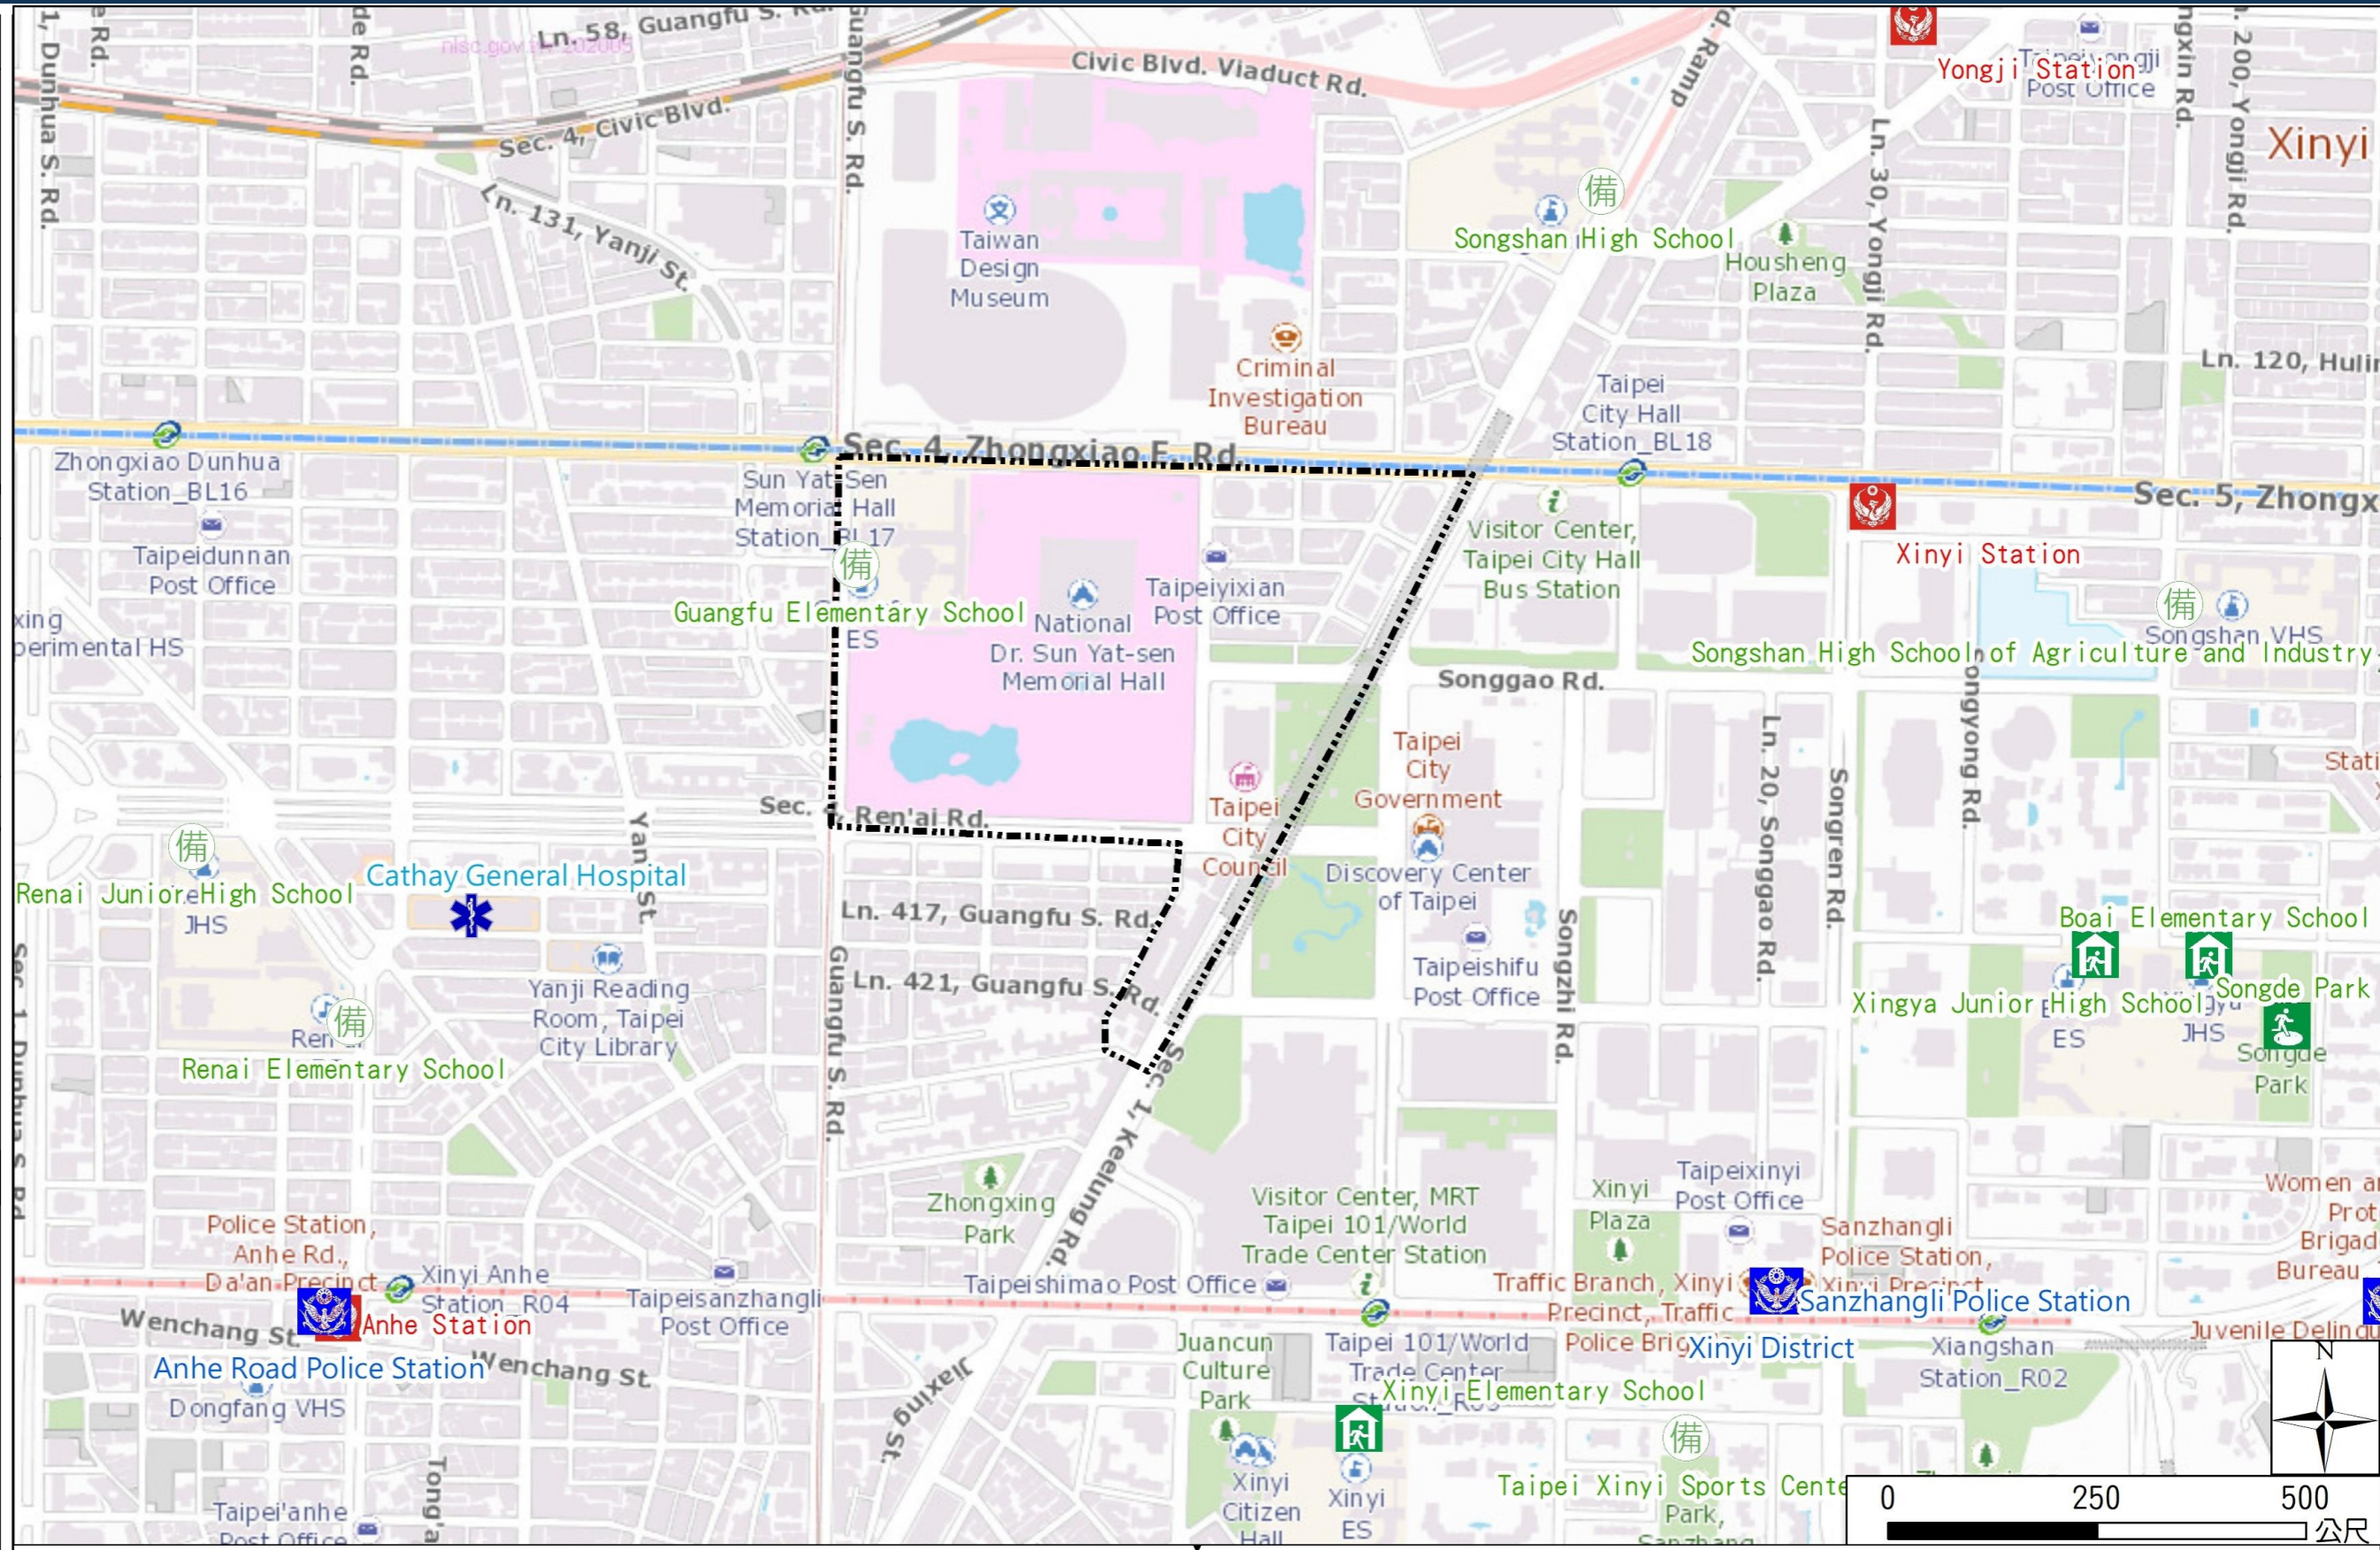

## Evacuation Shelter

Name	Songde Park Shelter for Earthquake
Address	Lane 180, Songde Rd.
Capacity	1340
Contact number	02-27884255
Name	Xinyi Elementary School (School for Priority Shelter) Shelter for Flood
Address	No. 60, Songqin St.
Capacity	164
Contact number	02-27204005#831
Name	Boai Elementary School (School for Priority Shelter) Shelter for Earthquake
Address	No. 20, Ln. 95, Songren Rd.
Capacity	156
Contact number	02-23450616#400
Name	Xingya Junior High School (School for Priority Shelter) Shelter for Earthquake
Address	No. 15, Ln. 168, Songde Rd.
Capacity	251
Contact number	02-27232771#500