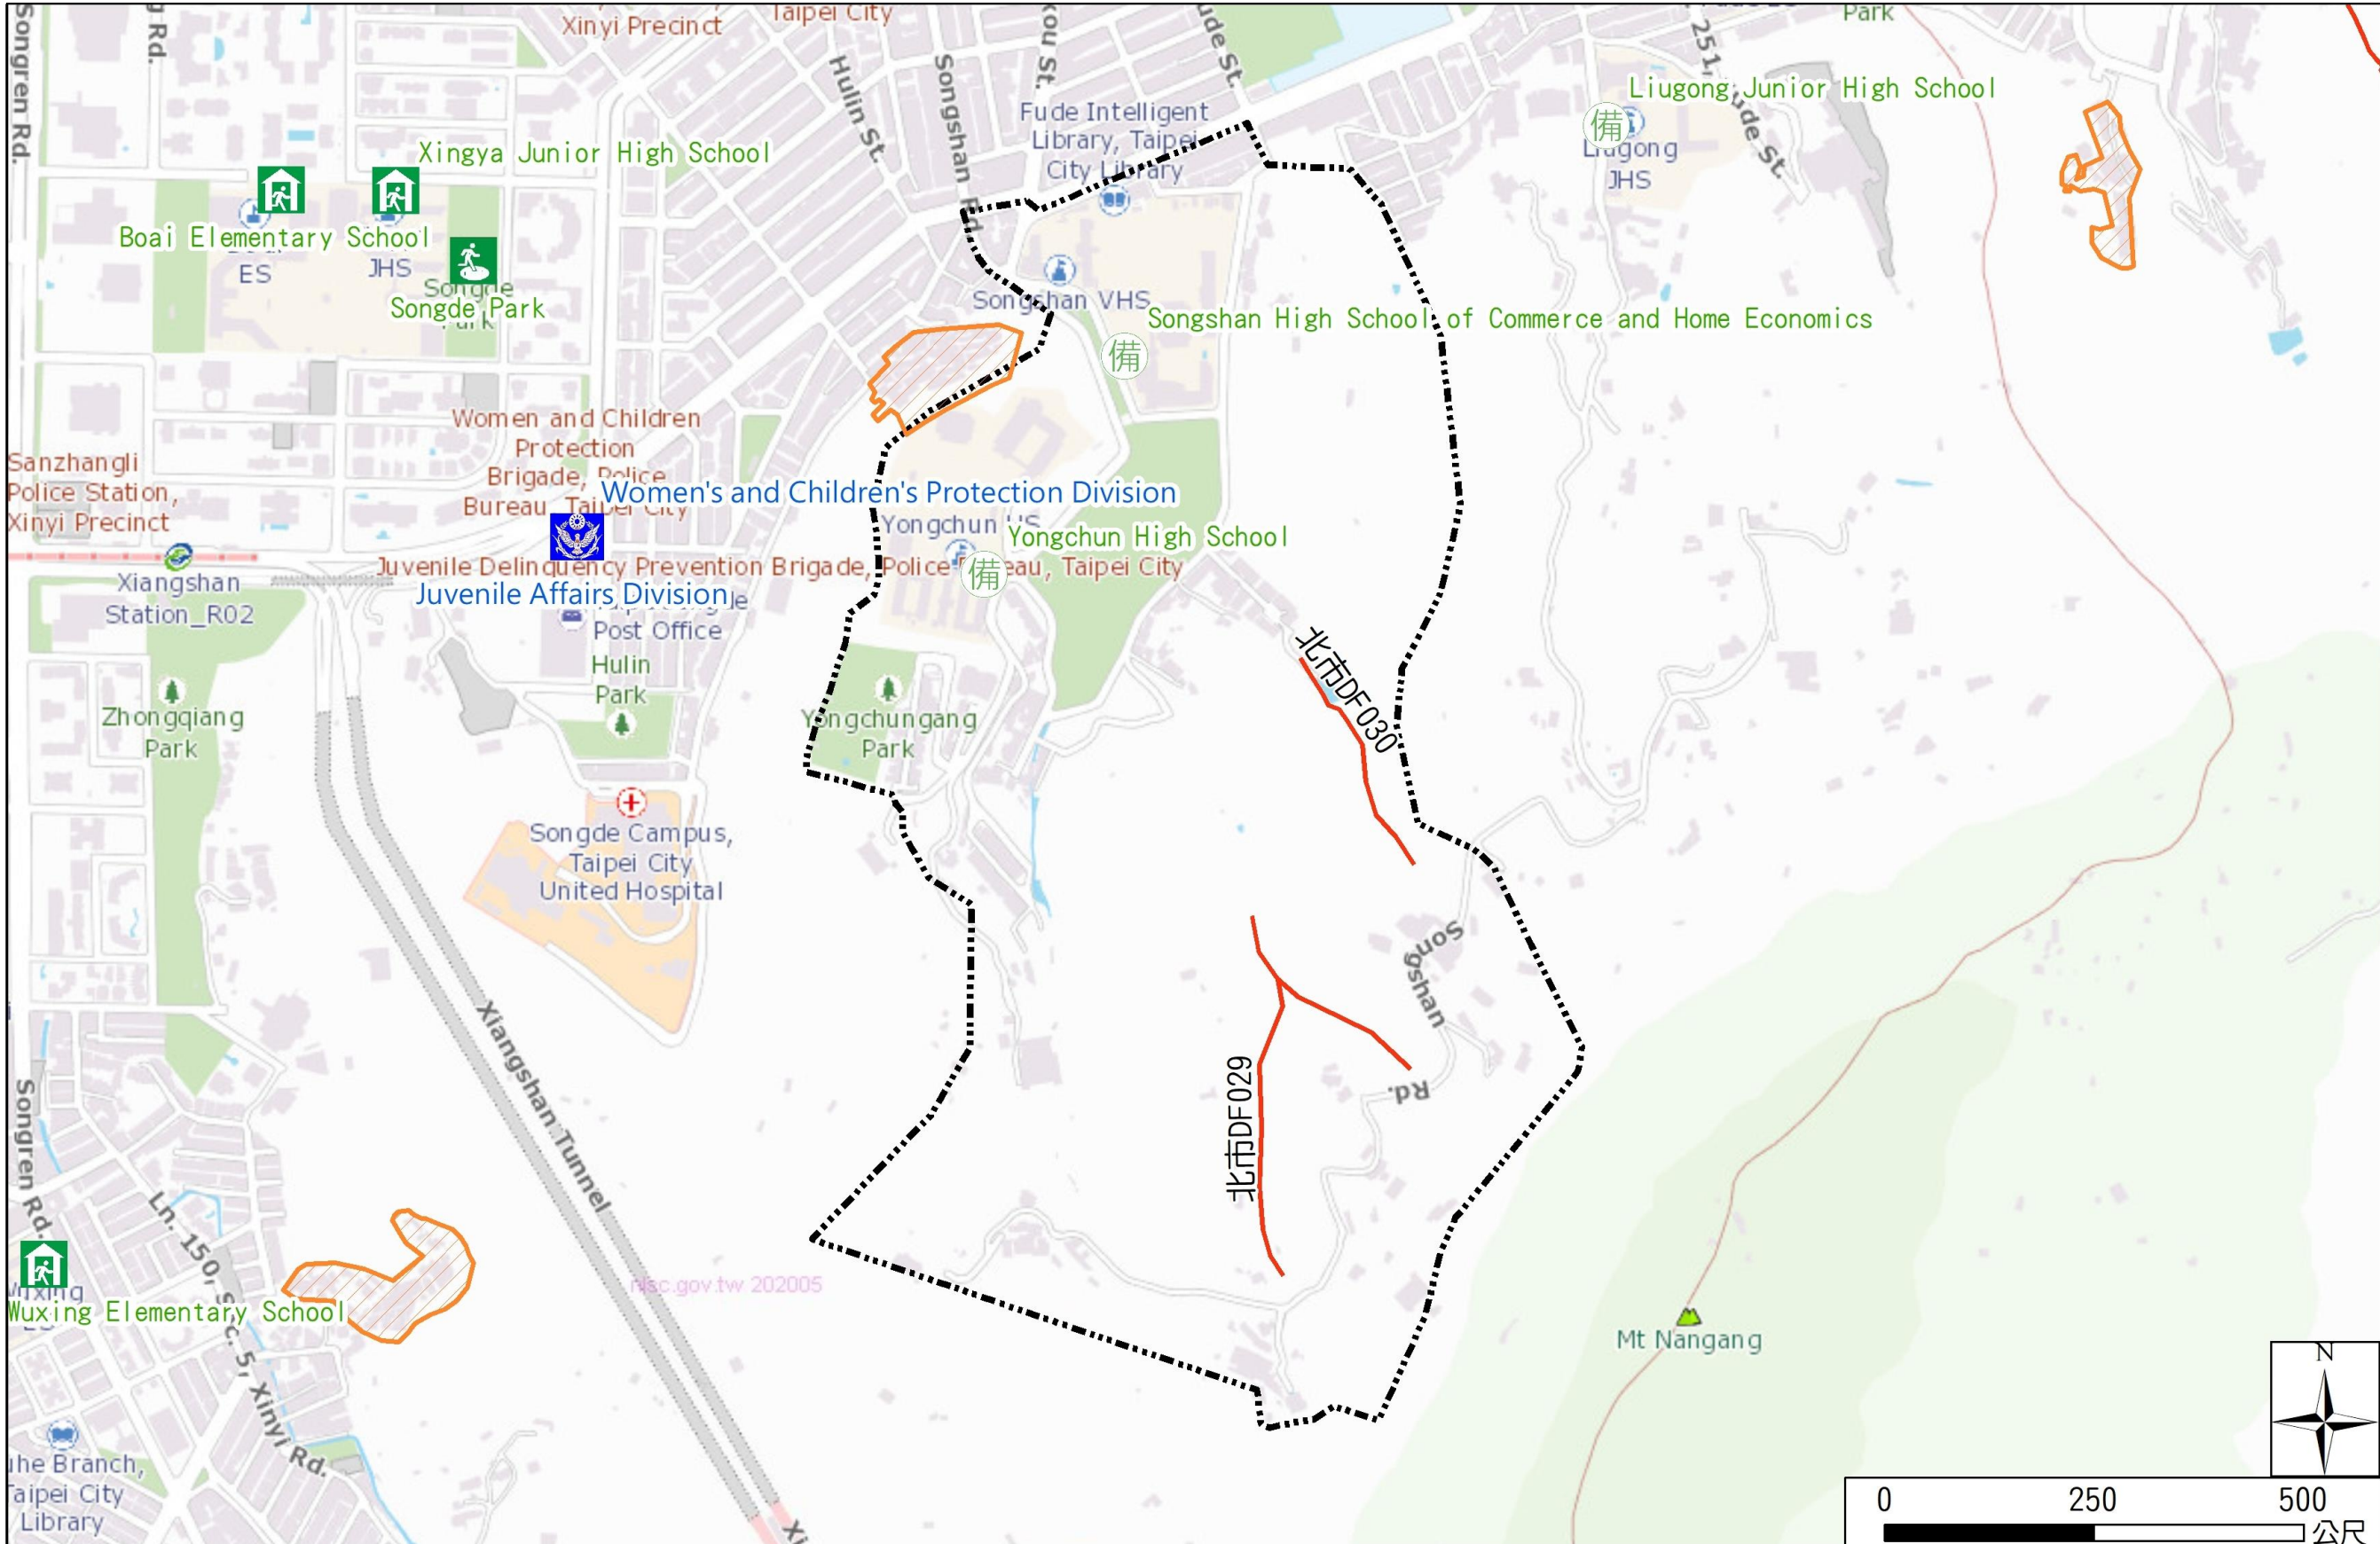

Disaster Prevention Information Website

Taipei City Disaster Prevention Information Website

Evacuation Principle

Flood: Vertical evacuation or preventive evacuation
 Earthquake :

More disaster prevention knowledge :
 Taipei City Disaster Prevention Guide

Evacuation Shelter

Name	Songde Park Shelter for Earthquake
Address	Lane 180, Songde Rd.
Capacity	1340
Contact number	02-27884255
Name	Xingya Junior High School (School for Priority Shelter) Shelter for Earthquake
Address	No. 15, Ln. 168, Songde Rd.
Capacity	251
Contact number	02-27232771#500
Name	Boai Elementary School (School for Priority Shelter) Shelter for Earthquake
Address	No. 20, Ln. 95, Songren Rd.
Capacity	156
Contact number	02-23450616#400
Name	Yongchun High School
Address	No. 654, Songshan Rd.
Capacity	300
Contact number	02-27272983#500

圖例 Legend	里界 Village Boundary	避難收容處所 Evacuation Shelter	防救災單位 Disaster Rescue Resources	重要地標 Landmark
	里界 Village Boundary 山坡地老舊聚落 Hillside Communities 土石流潛勢溪流 Potential Debris Flow Hazard Torrent	室內避難收容處所(優先安置學校) Indoor Evacuation Shelter (School for Priority Shelter) 室外避難收容處所(防災公園) Outdoor Evacuation Shelter (Disaster Prevention Park) 避難收容處所(備用) Evacuation Shelter (Backup)	警察單位 Police Department 消防單位 Fire Department 急救責任醫院 Designated Hospital (Emergency Medical Treatment) 直升機起降場 Helipad	重要地標 Landmark