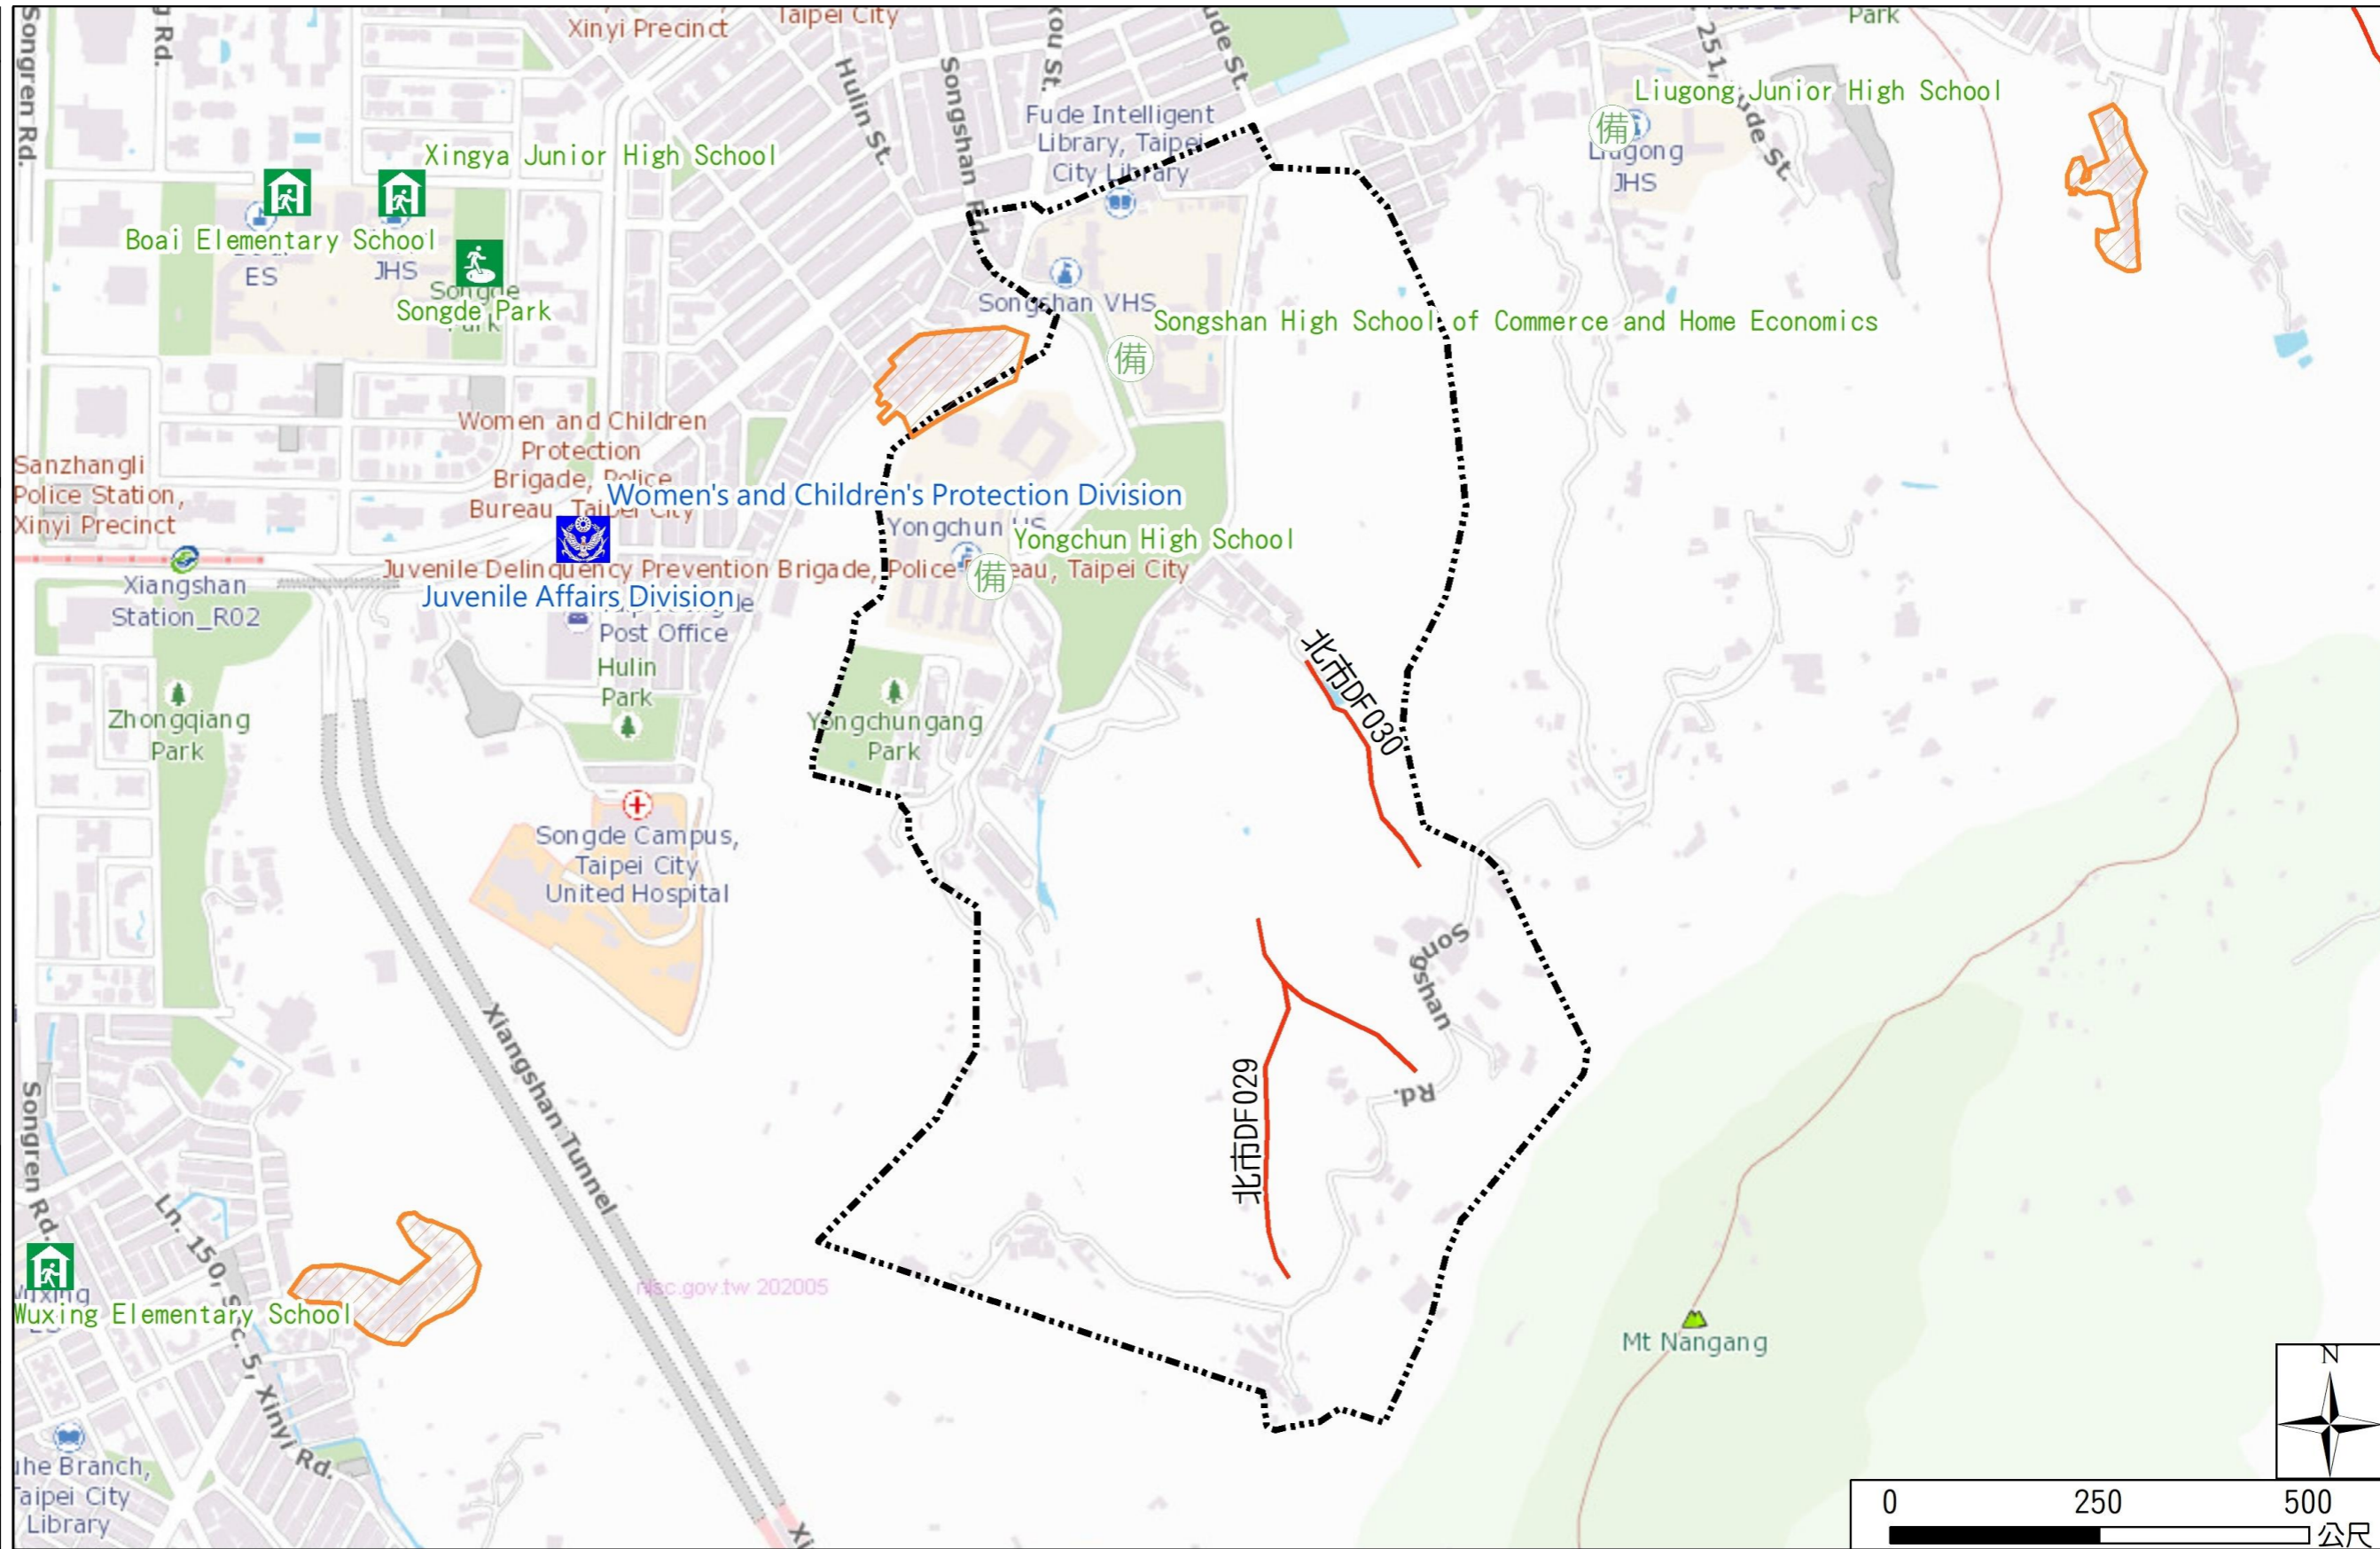

Disaster Prevention Information Website

Taipei City Disaster Prevention Information Website

Evacuation Principle

Flood: Vertical evacuation or preventive evacuation
 Earthquake :

More disaster prevention knowledge :
 Taipei City Disaster Prevention Guide

Evacuation Shelter

Name	Songde Park Shelter for Earthquake
Address	Lane 180, Songde Rd.
Capacity	1340
Contact number	02-27884255
Name	Xingya Junior High School (School for Priority Shelter) Shelter for Earthquake
Address	No. 15, Ln. 168, Songde Rd.
Capacity	251
Contact number	02-27232771#500
Name	Boai Elementary School (School for Priority Shelter) Shelter for Earthquake
Address	No. 20, Ln. 95, Songren Rd.
Capacity	156
Contact number	02-23450616#400
Name	Yongchun High School
Address	No. 654, Songshan Rd.
Capacity	300
Contact number	02-27272983#501