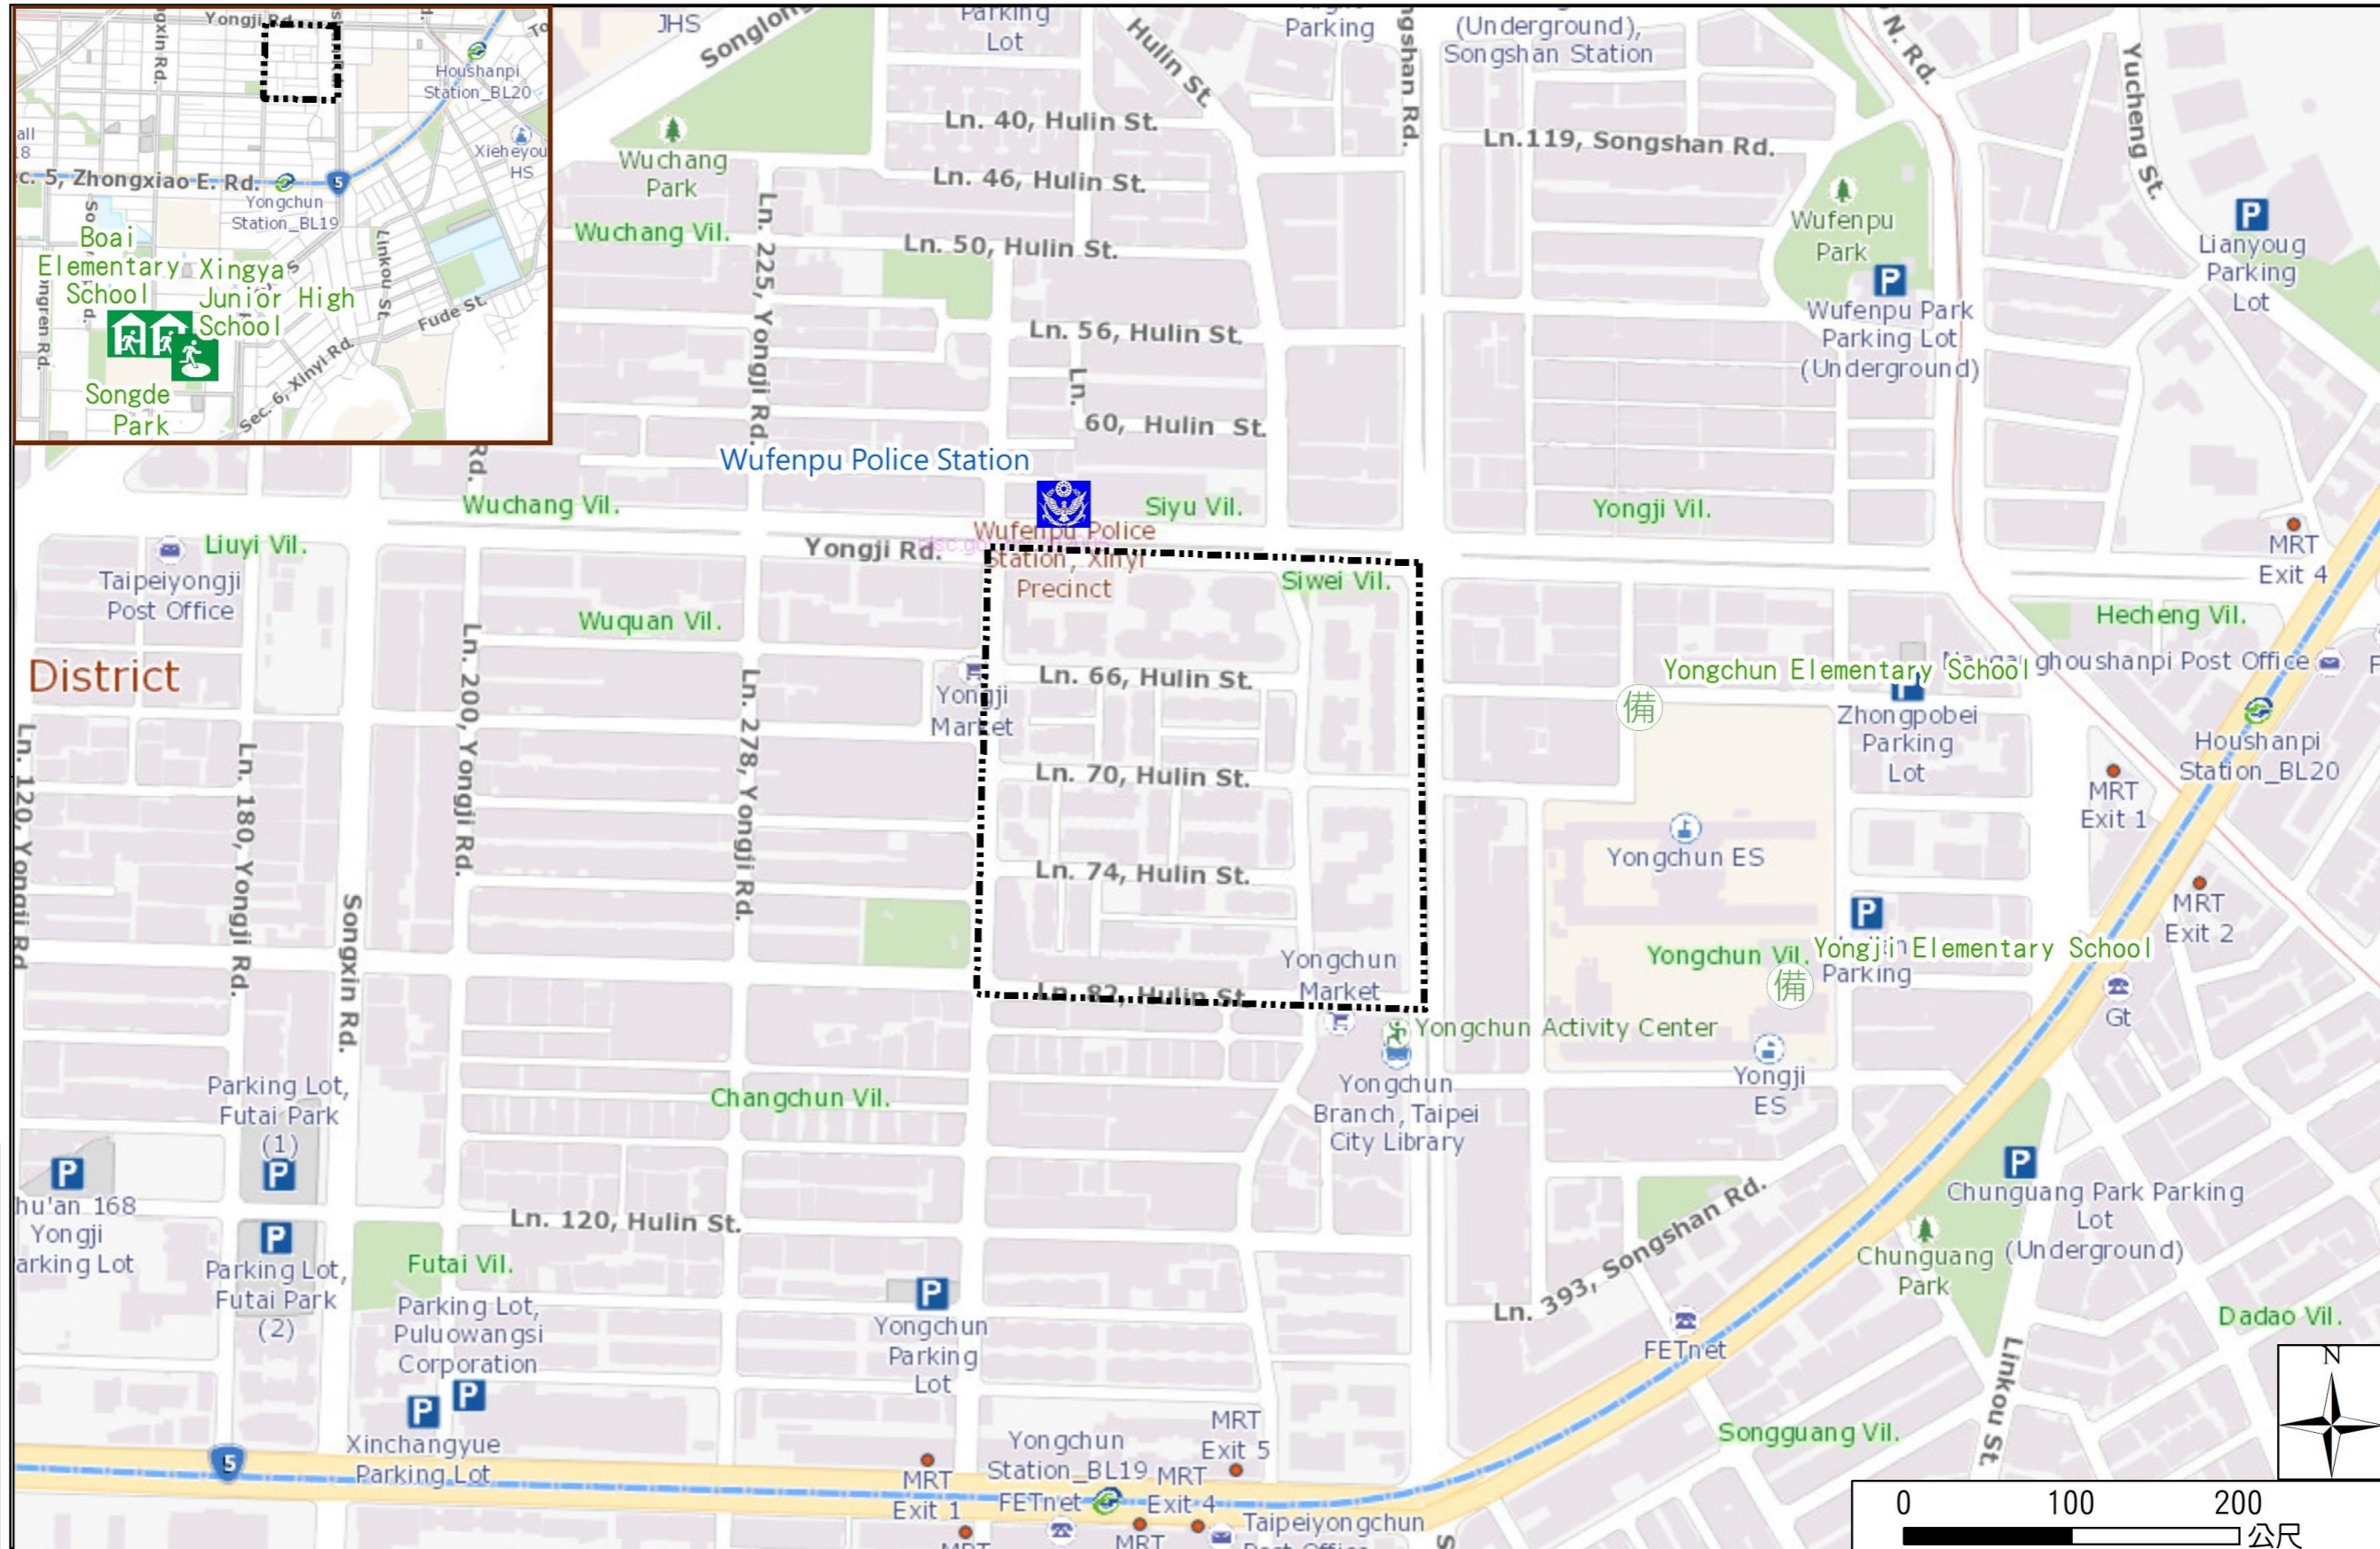

Evacuation Shelter

Name	Songde Park Shelter for Earthquake
Address	Lane 180, Songde Rd.
Capacity	1340
Contact number	02-27884255
Name	Boai Elementary School (School for Priority Shelter) Shelter for Earthquake
Address	No. 20, Ln. 95, Songren Rd.
Capacity	156
Contact number	02-23450616#400
Name	Yongji Elementary School
Address	No. 5, Ln. 287, Songshan Rd.
Capacity	116
Contact number	02-87858111#700
Name	Yongchun Elementary School
Address	No. 48, Ln. 225, Songshan Rd.
Capacity	115
Contact number	02-27641314#630