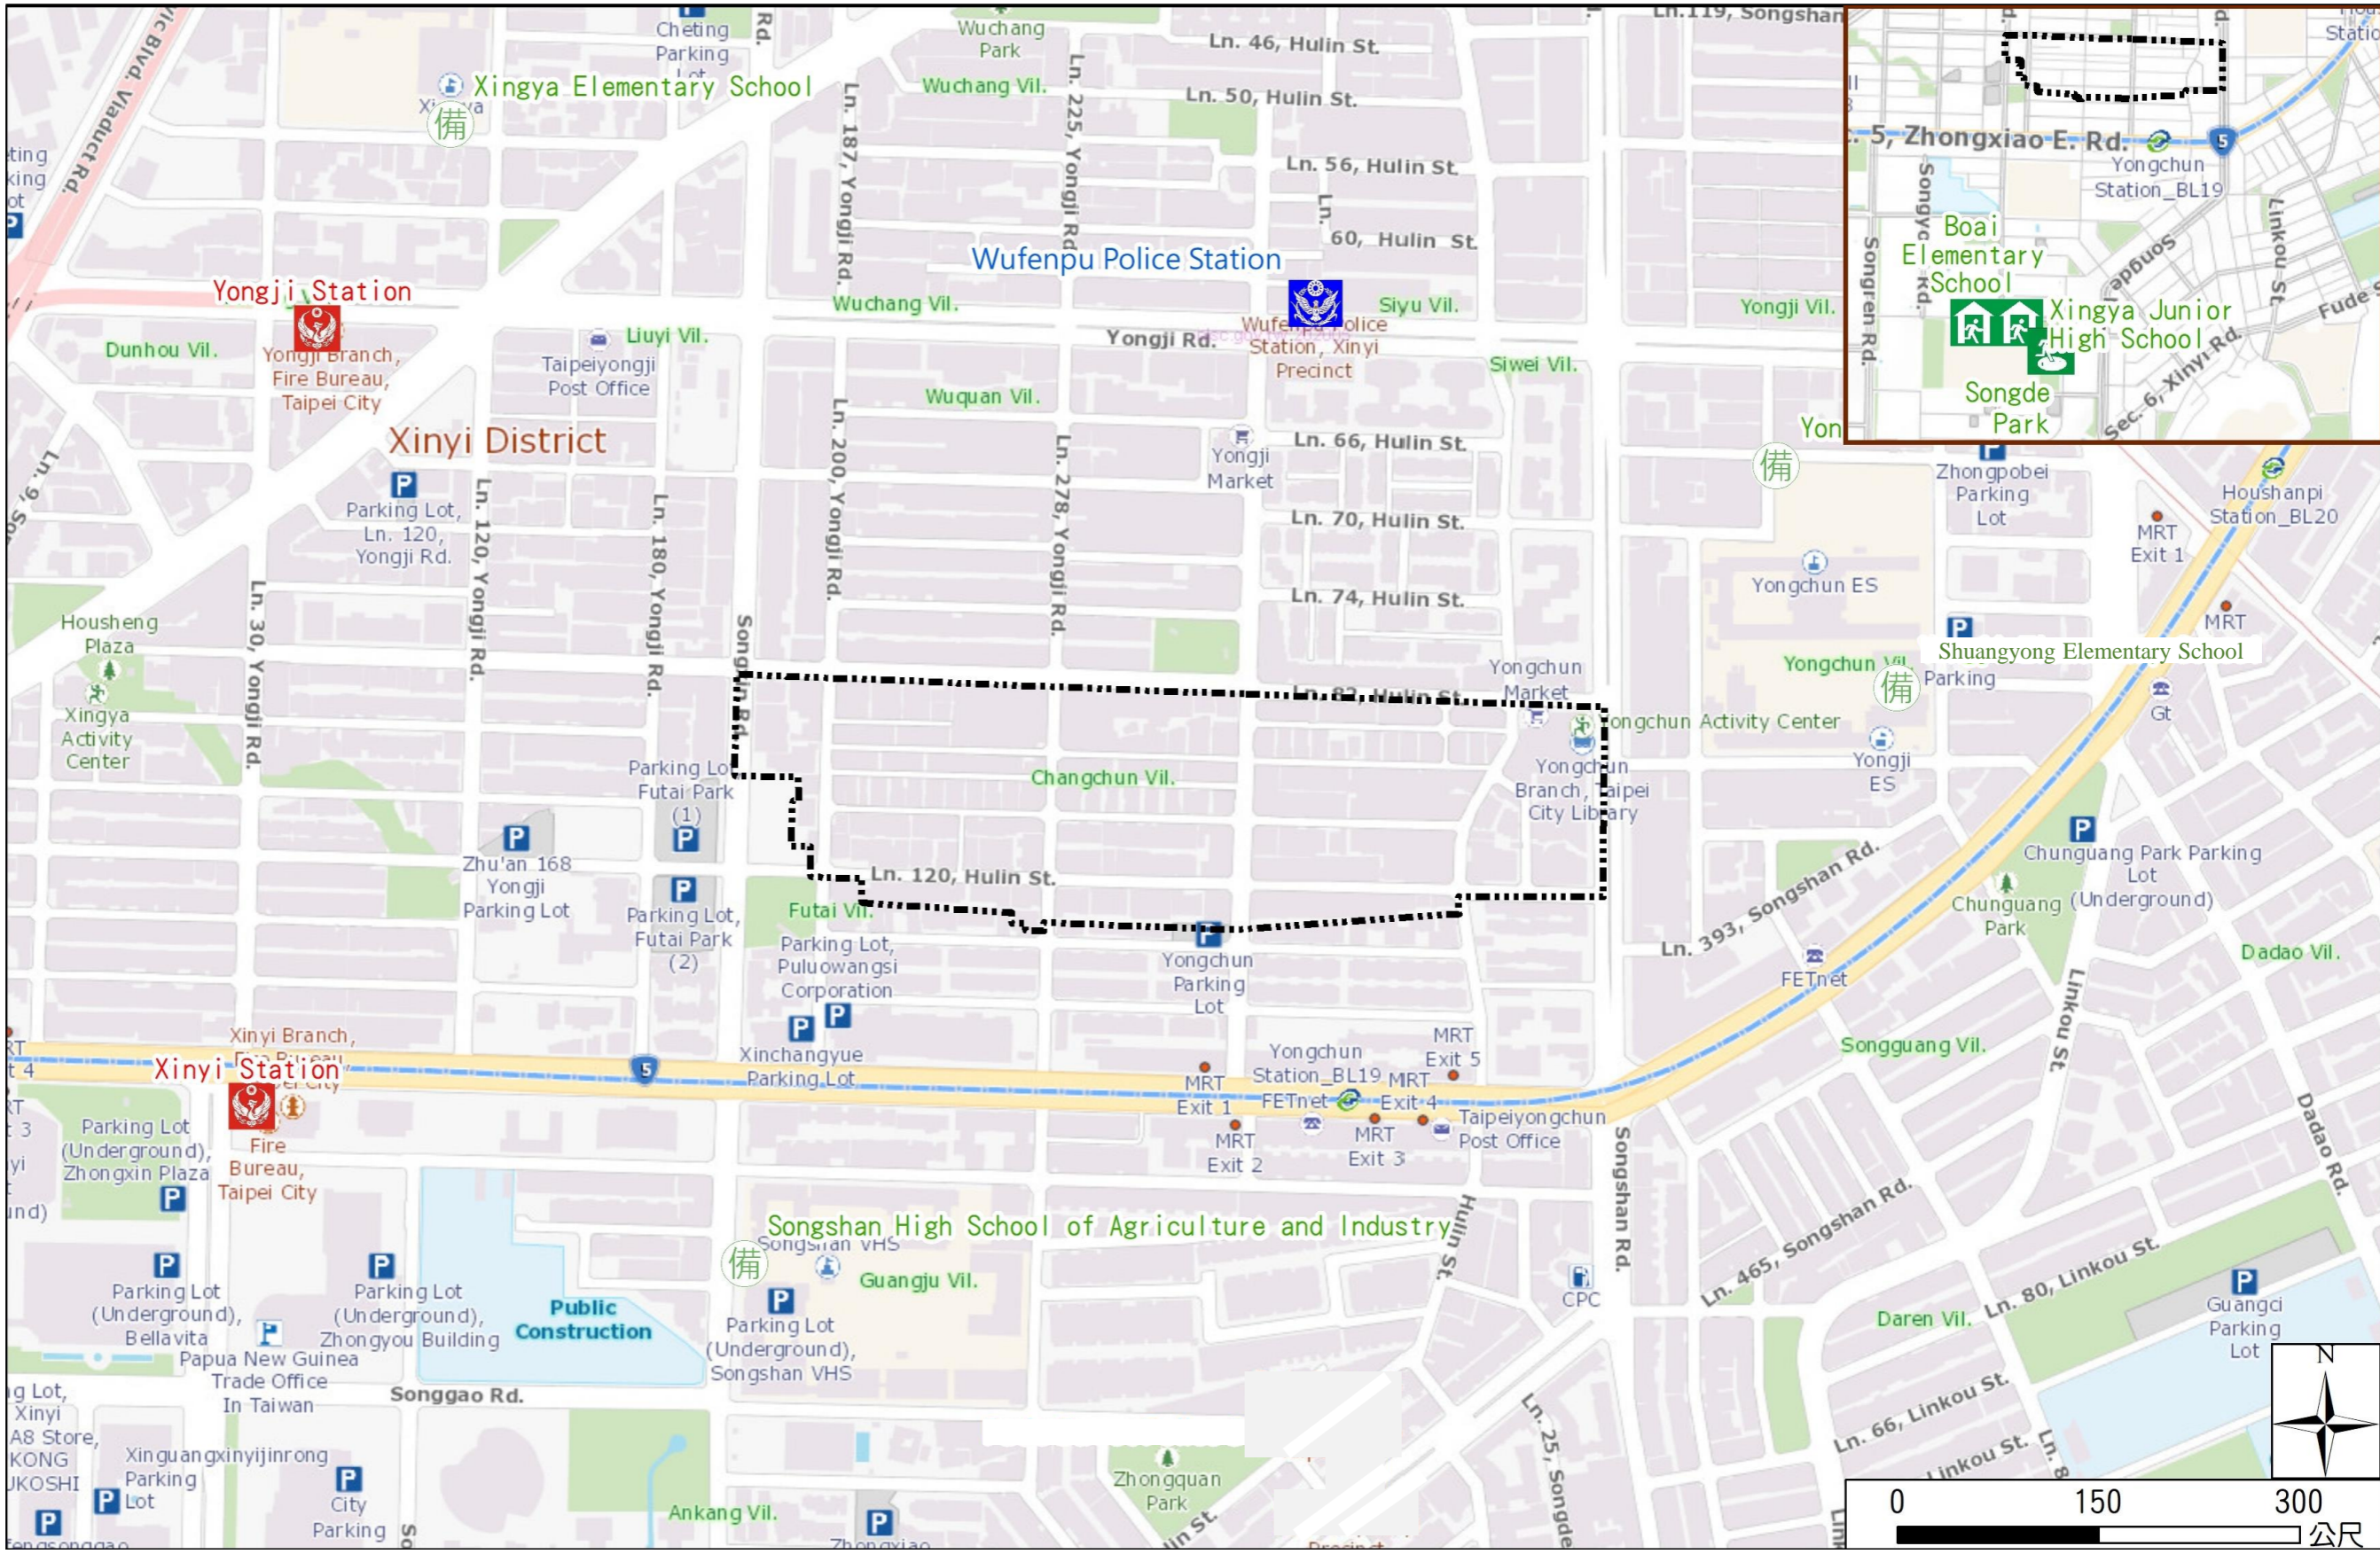

## Evacuation Shelter

Name	Songde Park Shelter for Earthquake
Address	Lane 180, Songde Rd.
Capacity	1340
Contact number	02-27884255
Name	Xingya Junior High School (School for Priority Shelter) Shelter for Earthquake
Address	No. 15, Ln. 168, Songde Rd.
Capacity	251
Contact number	02-27232771#500
Name	Shuangyong Elementary School(North Campus)
Address	No. 48, Ln. 225, Songshan Rd.
Capacity	115
Contact number	02-87858111#700
Name	Yongji Junior High School
Address	No. 161, Songlong Rd.
Capacity	97
Contact number	02-27649066#120