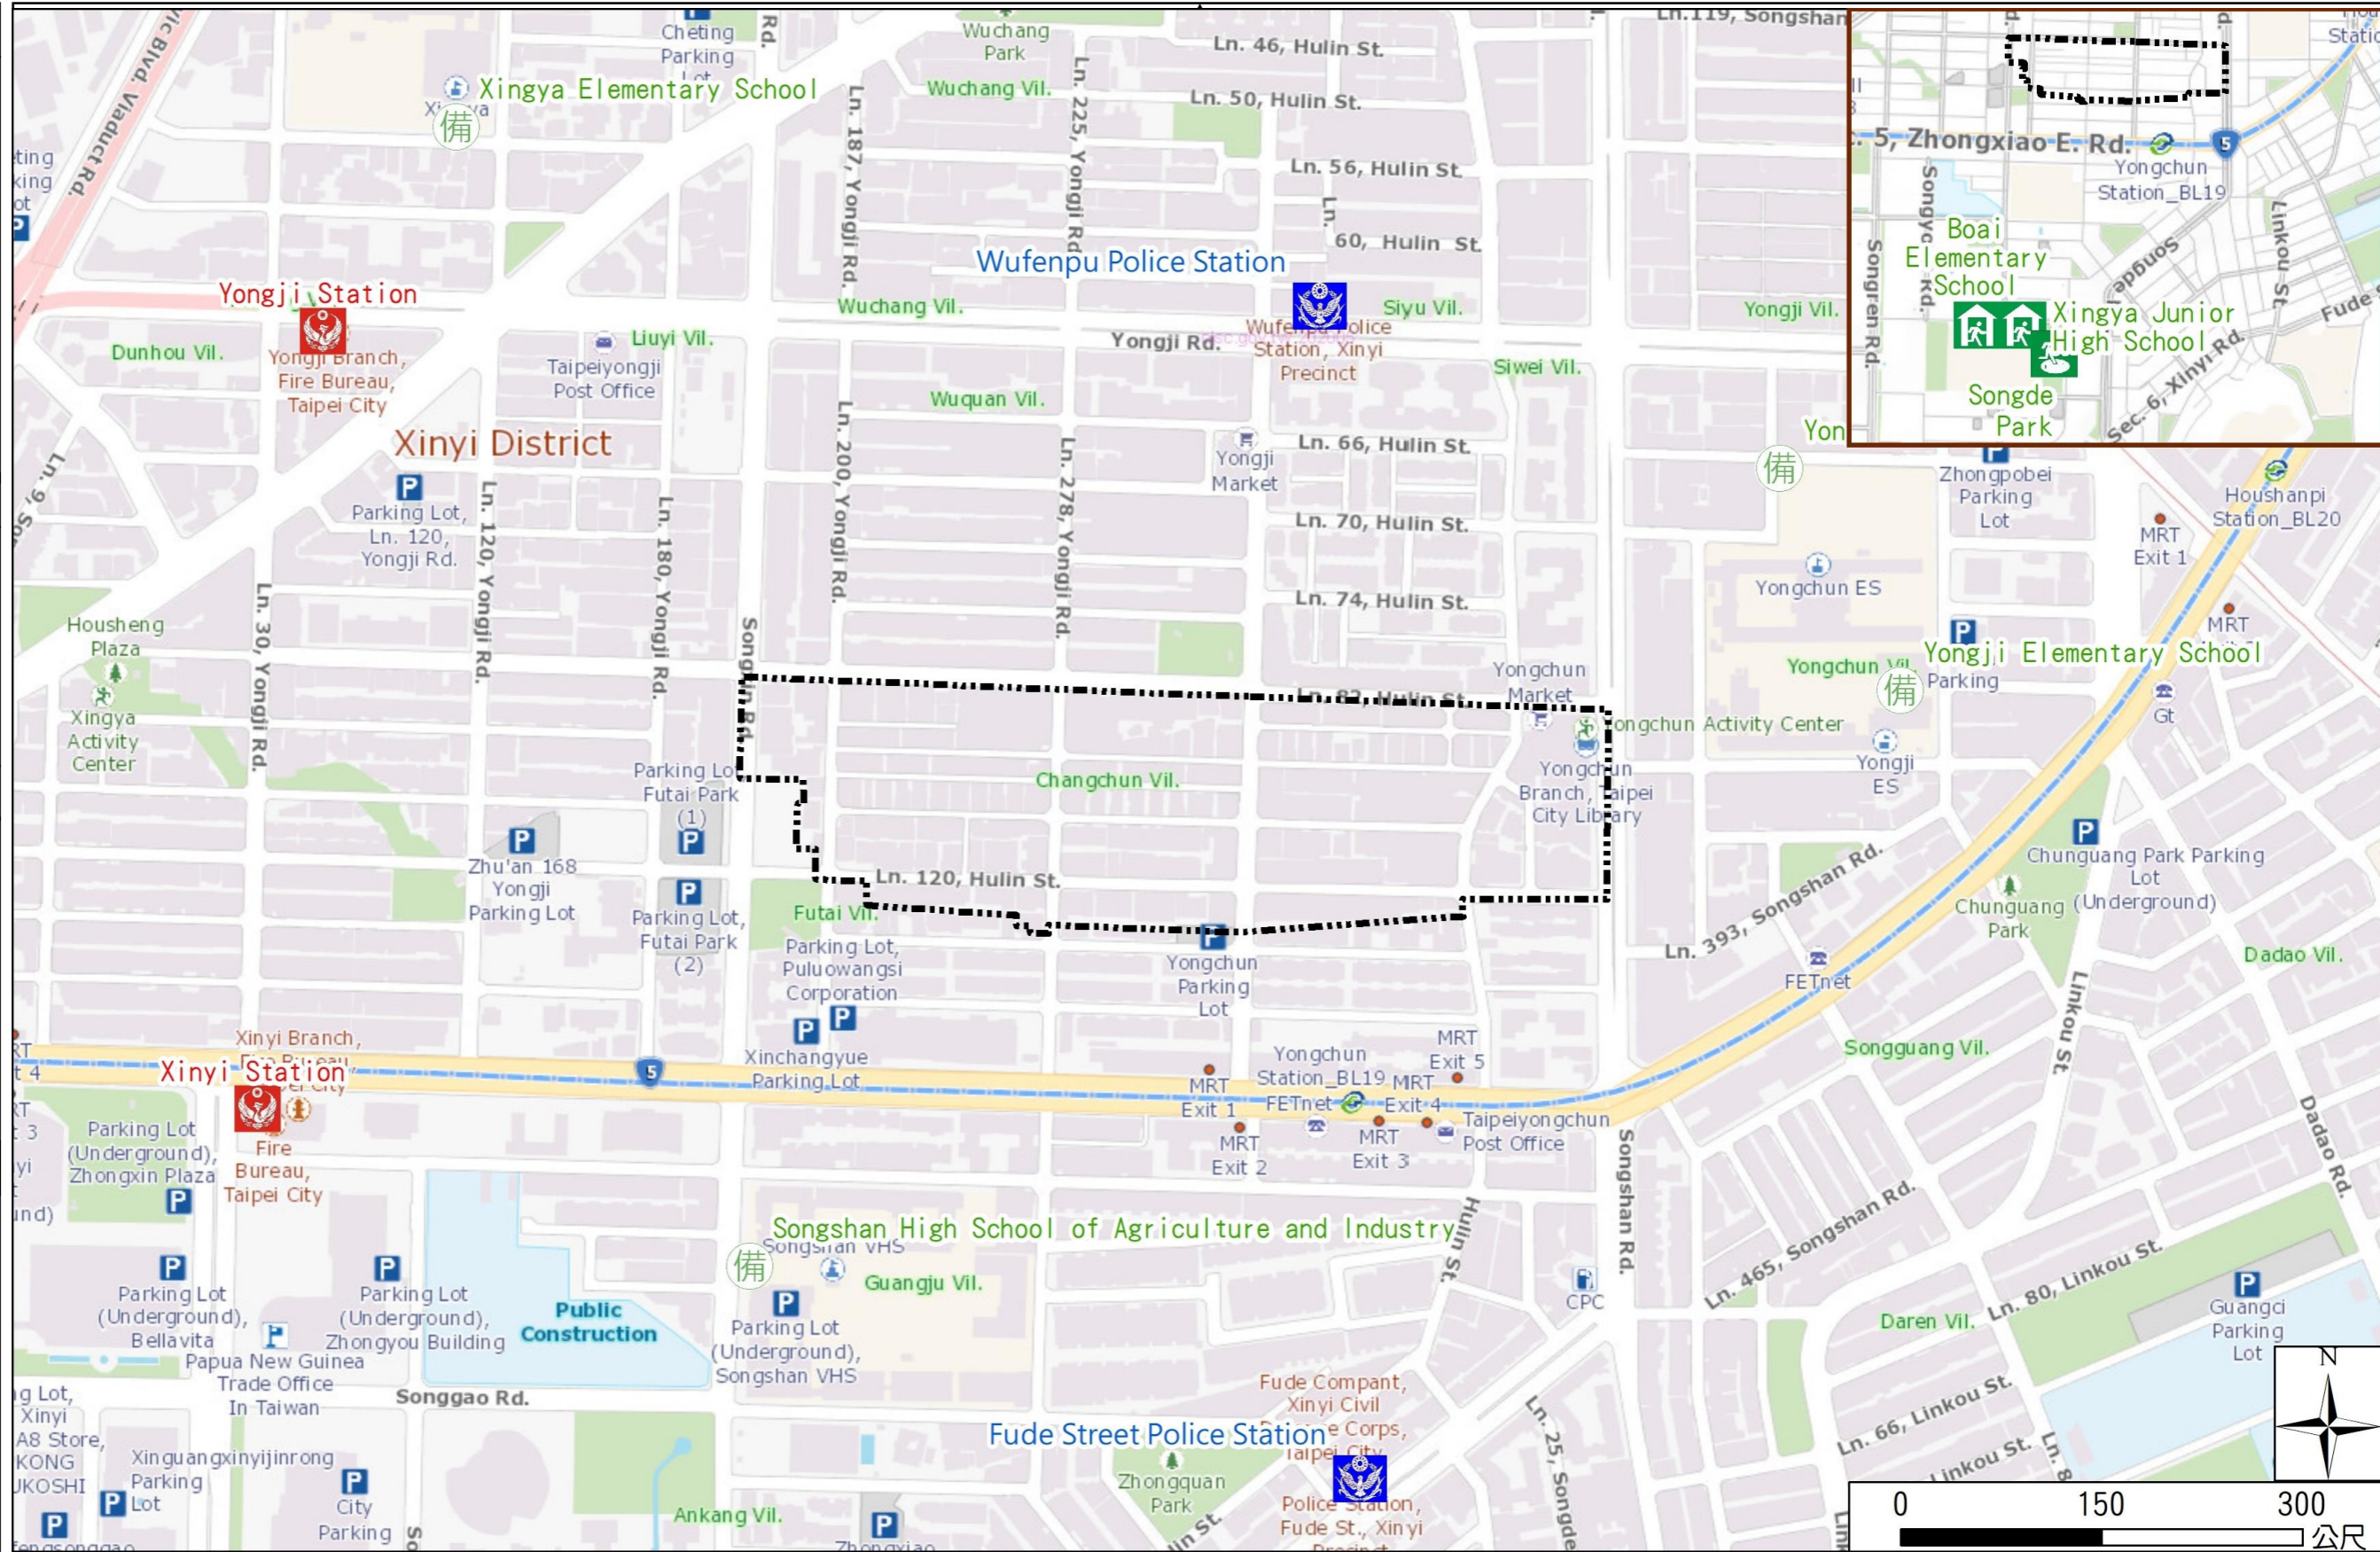

## Evacuation Shelter

Name	Songde Park Shelter for Earthquake
Address	Lane 180, Songde Rd.
Capacity	1340
Contact number	02-27884255
Name	Xingya Junior High School (School for Priority Shelter) Shelter for Earthquake
Address	No. 15, Ln. 168, Songde Rd.
Capacity	251
Contact number	02-27232771#500
Name	Yongchun Elementary School
Address	No. 48, Ln. 225, Songshan Rd.
Capacity	115
Contact number	02-27641314#630
Name	Yongji Junior High School
Address	No. 161, Songlong Rd.
Capacity	97
Contact number	02-27649066#120