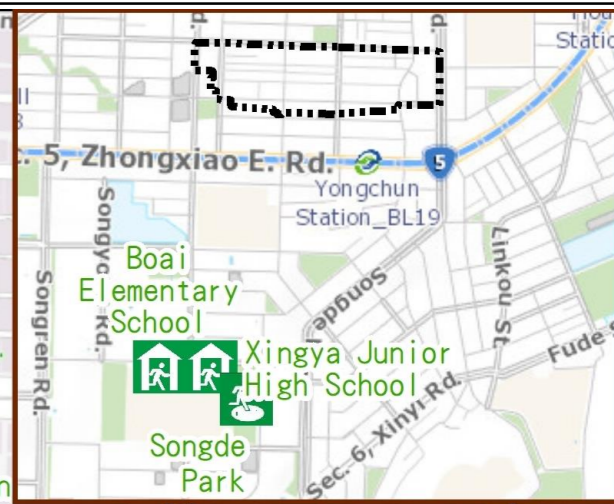

## Evacuation Shelter

Name	Songde Park Shelter for Earthquake
Address	Lane 180, Songde Rd.
Capacity	1340
Contact number	02-27884255
Name	Xingya Junior High School (School for Priority Shelter) Shelter for Earthquake
Address	No. 15, Ln. 168, Songde Rd.
Capacity	251
Contact number	02-27232771#500
Name	Yongchun Elementary School
Address	No. 48, Ln. 225, Songshan Rd.
Capacity	115
Contact number	02-27641314#630
Name	Yongji Junior High School
Address	No. 161, Songlong Rd.
Capacity	97
Contact number	02-27649066#120