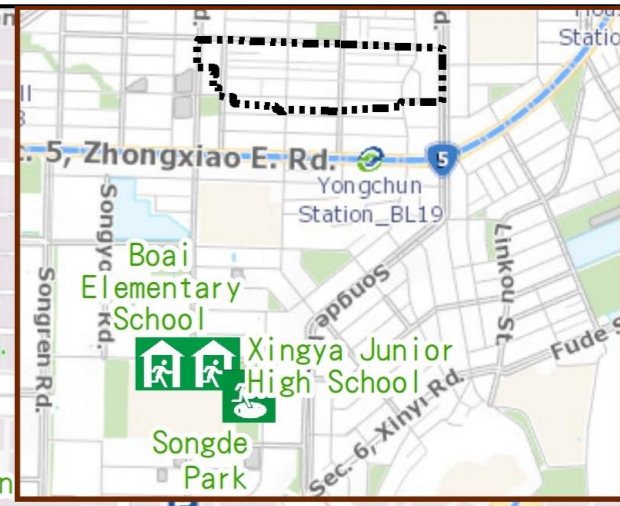

## Evacuation Shelter

Name	Songde Park Shelter for Earthquake
Address	Lane 180, Songde Rd.
Capacity	1340
Contact number	02-27884255
Name	Xingya Junior High School (School for Priority Shelter) Shelter for Earthquake
Address	No. 15, Ln. 168, Songde Rd.
Capacity	251
Contact number	02-27232771#500
Name	Shuangyong Elementary School(North Campus)
Address	No. 48, Ln. 225, Songshan Rd.
Capacity	115
Contact number	02-87858111#700
Name	Yongji Junior High School
Address	No. 161, Songlong Rd.
Capacity	97
Contact number	02-27649066#120