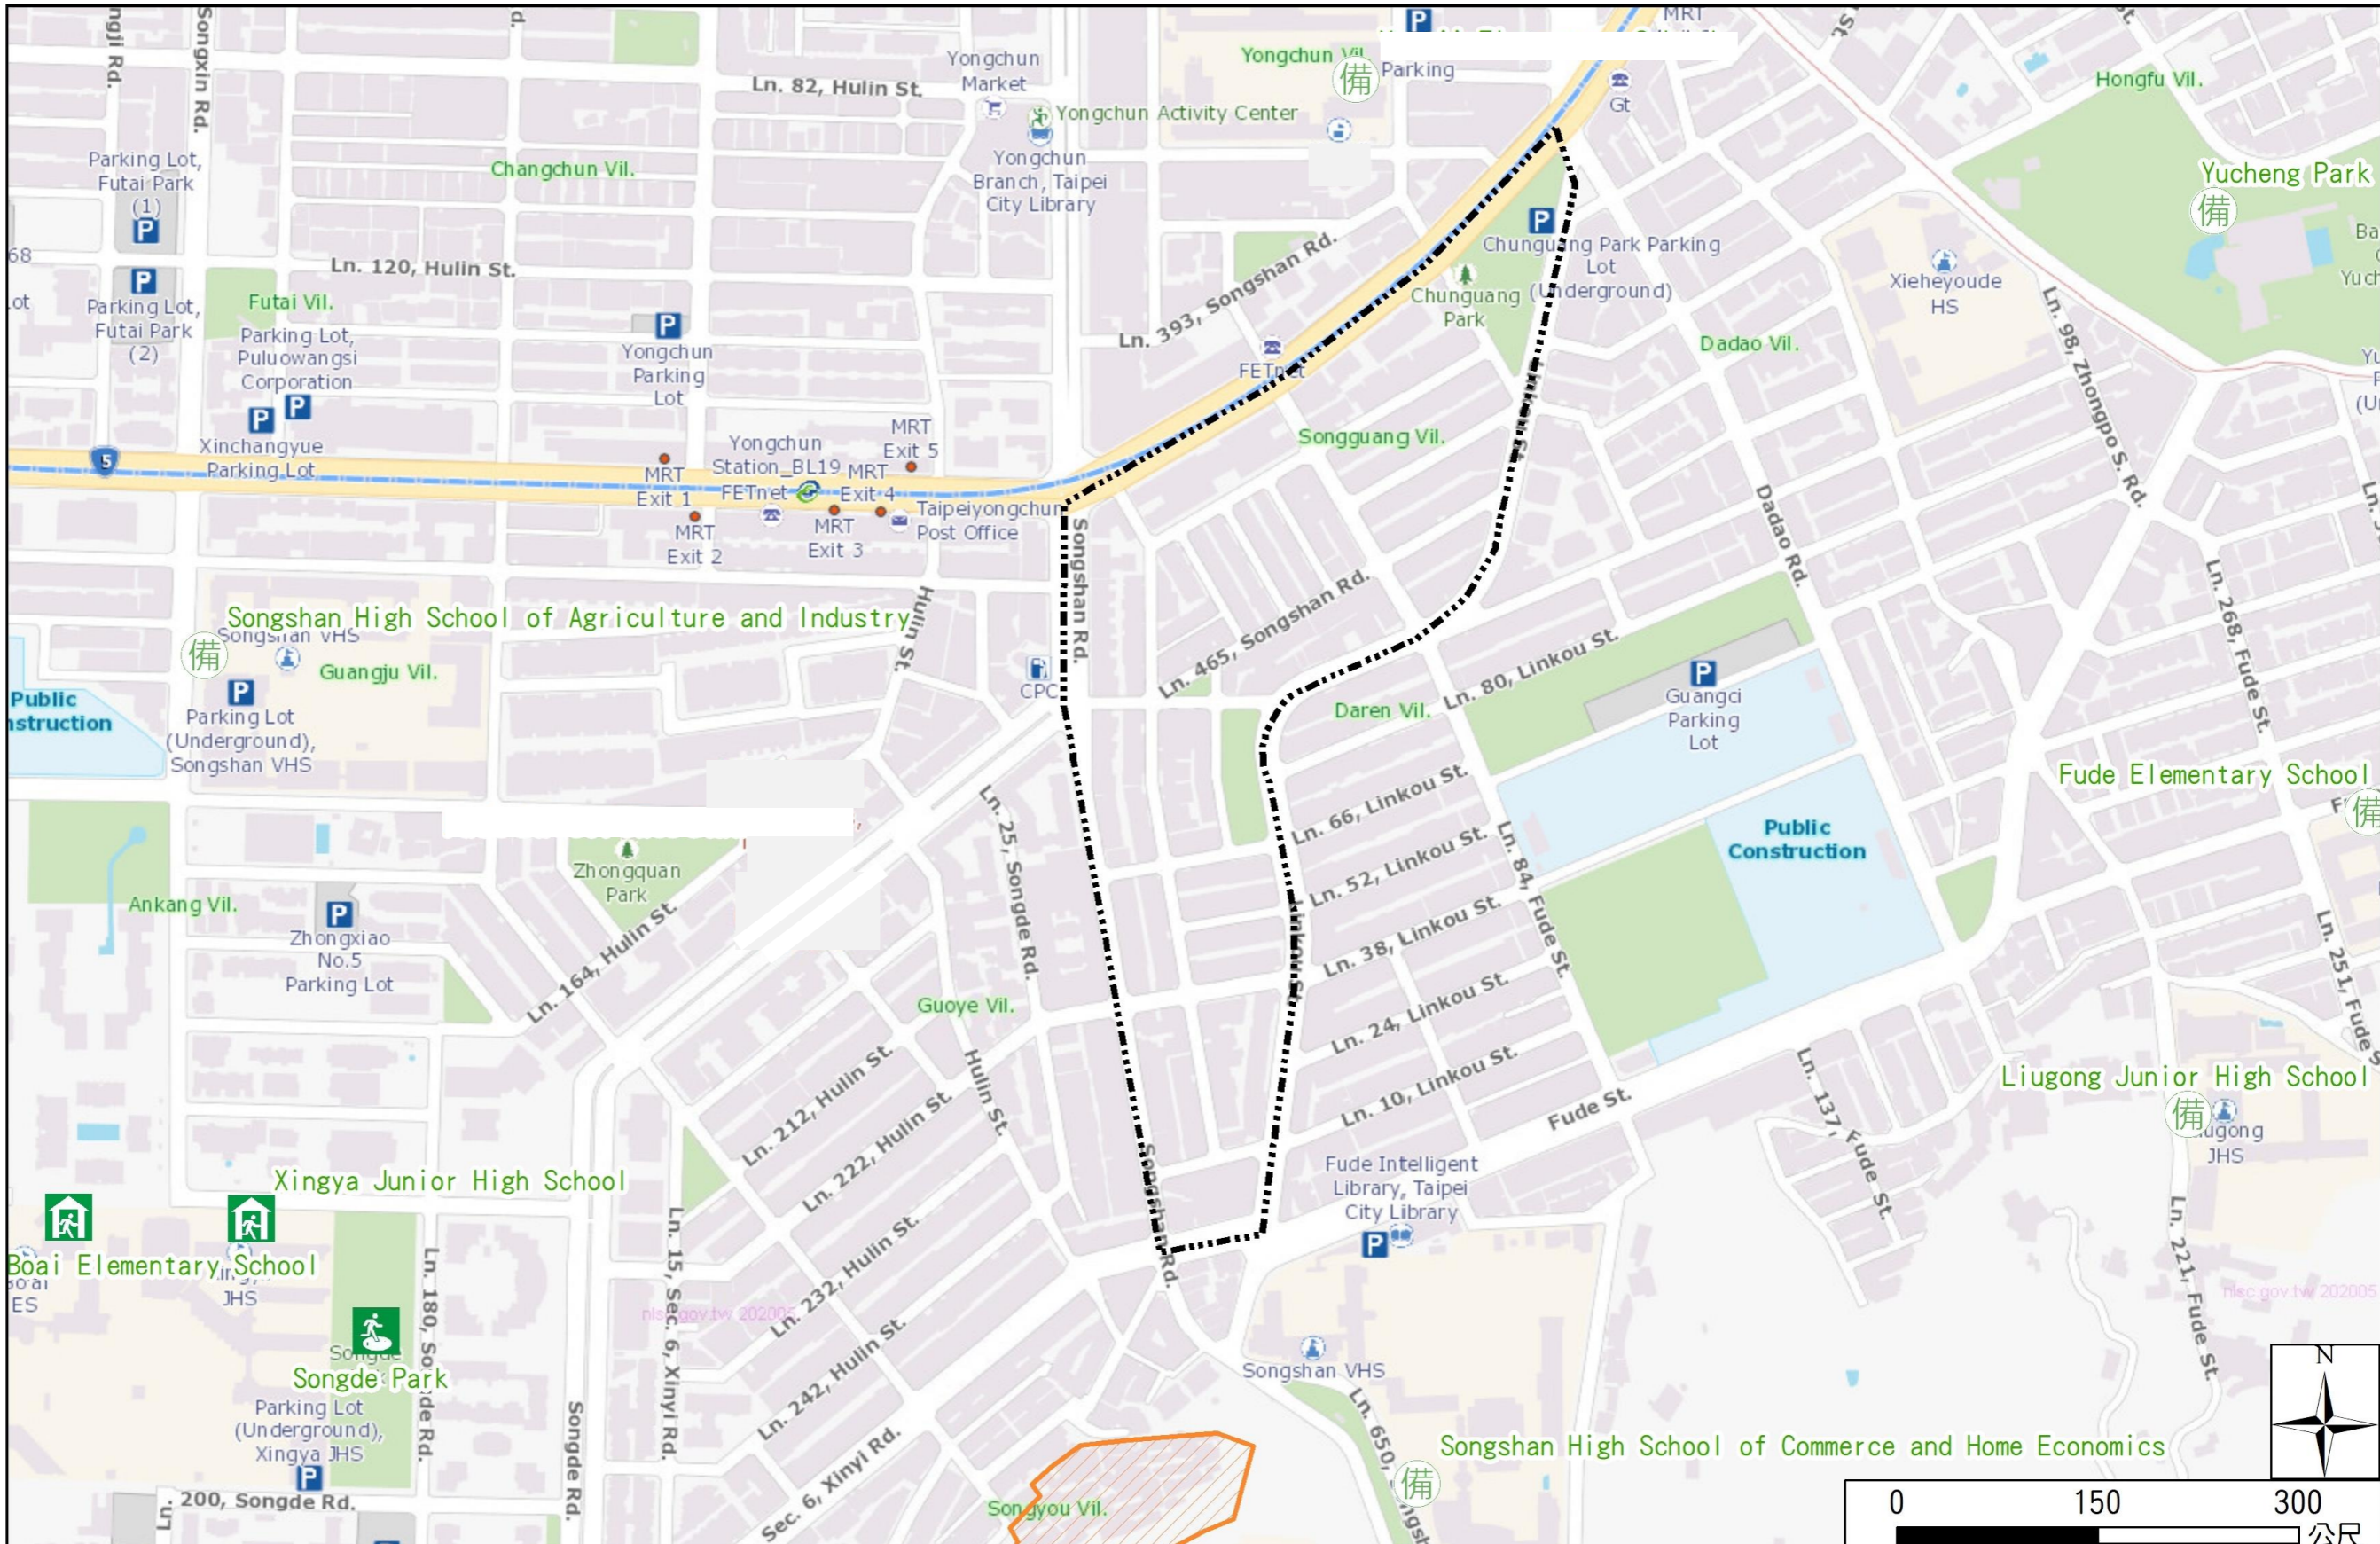

Songguang Vil., Xinyi Dist., Taipei City Evacuation Map

Emergency Notification

Taipei Citizen Hotline : 1999
Fire Department Tel. : 119
Police Department Tel. : 110
EOC of Xinyi Dist.
Non-emergency number :
02-27239777
Emergency number :
02-66380119
Officer Mobile : 0905-689363
Note: Please call this District's
EOC to ensure that the
evacuation shelter is open

Disaster Prevention Information Website

[Taipei City Disaster Prevention Information Website](#)

Evacuation Principle

Flood: Vertical evacuation or preventive evacuation
Earthquake :

More disaster prevention knowledge :
[Taipei City Disaster Prevention Guide](#)

Evacuation Shelter

Name	Songde Park Shelter for Earthquake
Address	Lane 180, Songde Rd.
Capacity	1340
Contact number	02-27884255
Name	Xingya Junior High School (School for Priority Shelter) Shelter for Earthquake
Address	No. 15, Ln. 168, Songde Rd.
Capacity	251
Contact number	02-27232771#500
Name	Boai Elementary School (School for Priority Shelter) Shelter for Earthquake
Address	No. 20, Ln. 95, Songren Rd.
Capacity	156
Contact number	02-23450616#400
Name	Songshan High School of Commerce and Home Economics
Address	No. 655, Songshan Rd.
Capacity	116
Contact number	02-27261118#410

里界 Village Boundary	避難收容處所 Evacuation Shelter	防救災單位 Disaster Rescue Resources	重要地標 Landmark
里界 Village Boundary 山坡地老舊聚落 Hillside Communities	室內避難收容處所(優先安置學校) Indoor Evacuation Shelter (School for Priority Shelter) 室外避難收容處所(防災公園) Outdoor Evacuation Shelter (Disaster Prevention Park) 避難收容處所(備用) Evacuation Shelter (Backup)	警察單位 Police Department 消防單位 Fire Department 急救責任醫院 Designated Hospital (Emergency Medical Treatment) 直升機起降場 Helipad	重要地標 Landmark