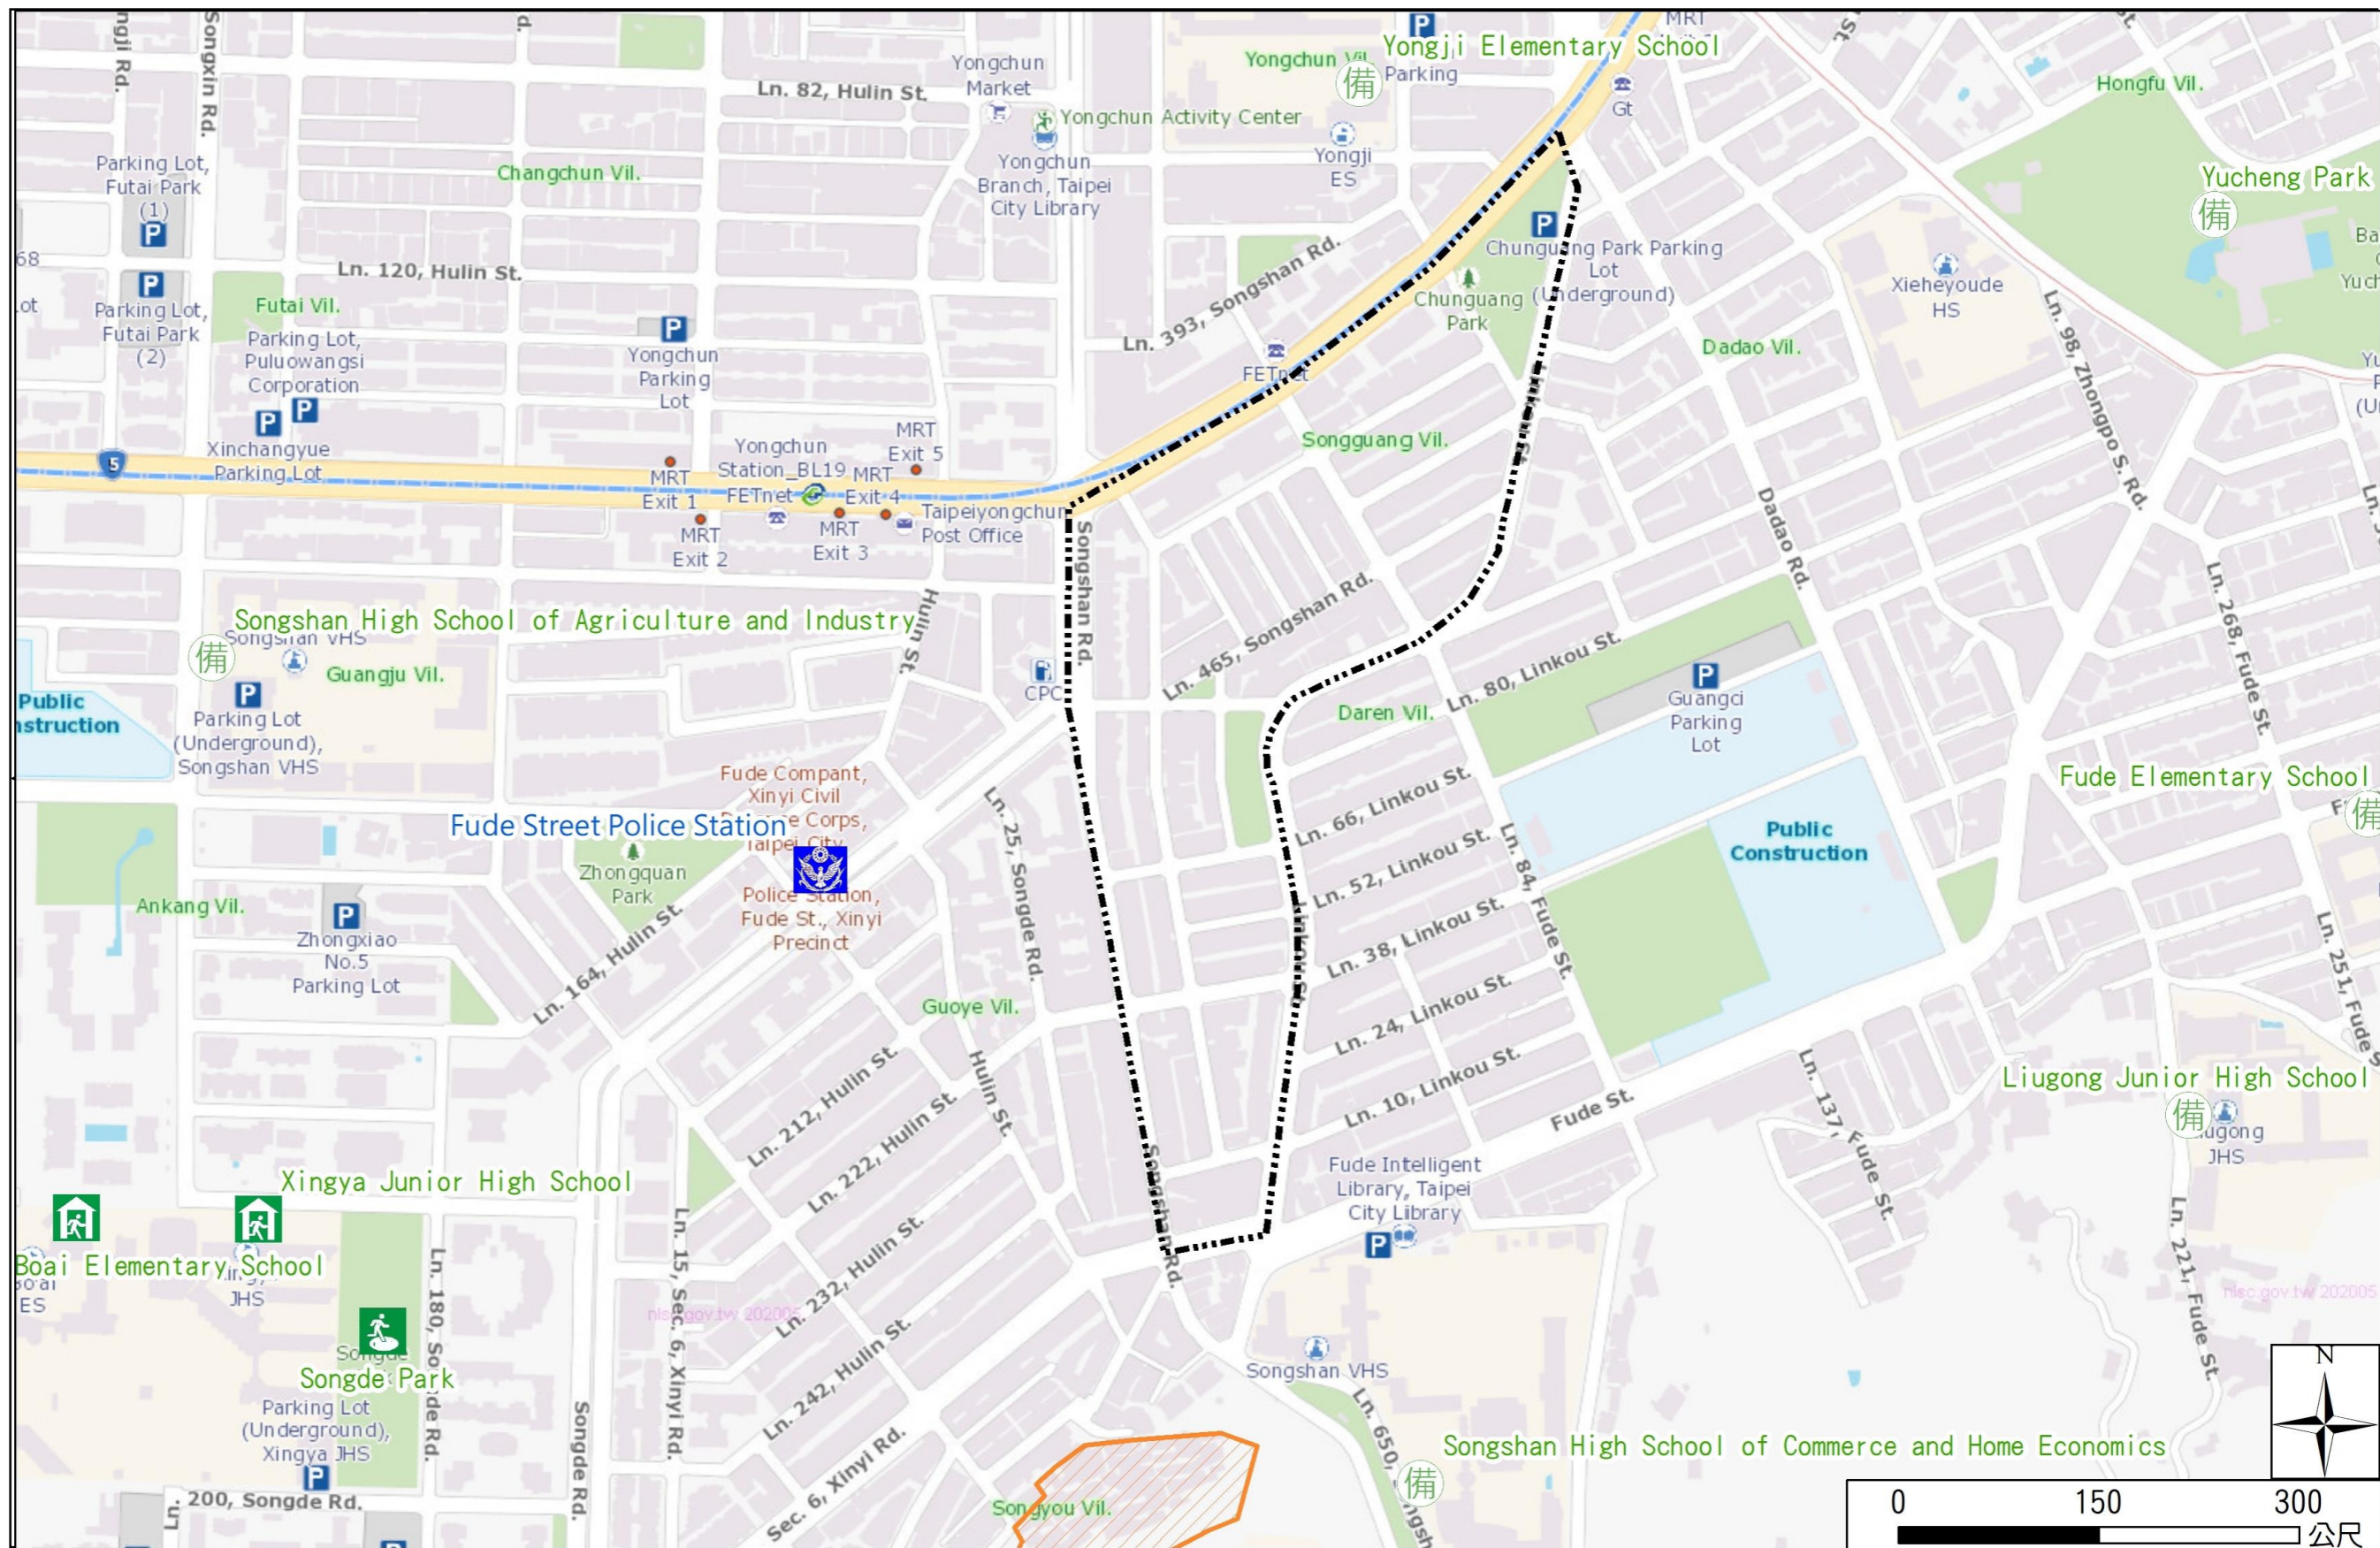

Evacuation Shelter

Name	Songde Park Shelter for Earthquake
Address	Lane 180, Songde Rd.
Capacity	1340
Contact number	02-27884255
Name	Xingya Junior High School (School for Priority Shelter) Shelter for Earthquake
Address	No. 15, Ln. 168, Songde Rd.
Capacity	251
Contact number	02-27232771#500
Name	Boai Elementary School (School for Priority Shelter) Shelter for Earthquake
Address	No. 20, Ln. 95, Songren Rd.
Capacity	156
Contact number	02-23450616#400
Name	Songshan High School of Commerce and Home Economics
Address	No. 655, Songshan Rd.
Capacity	116
Contact number	02-27261118#410