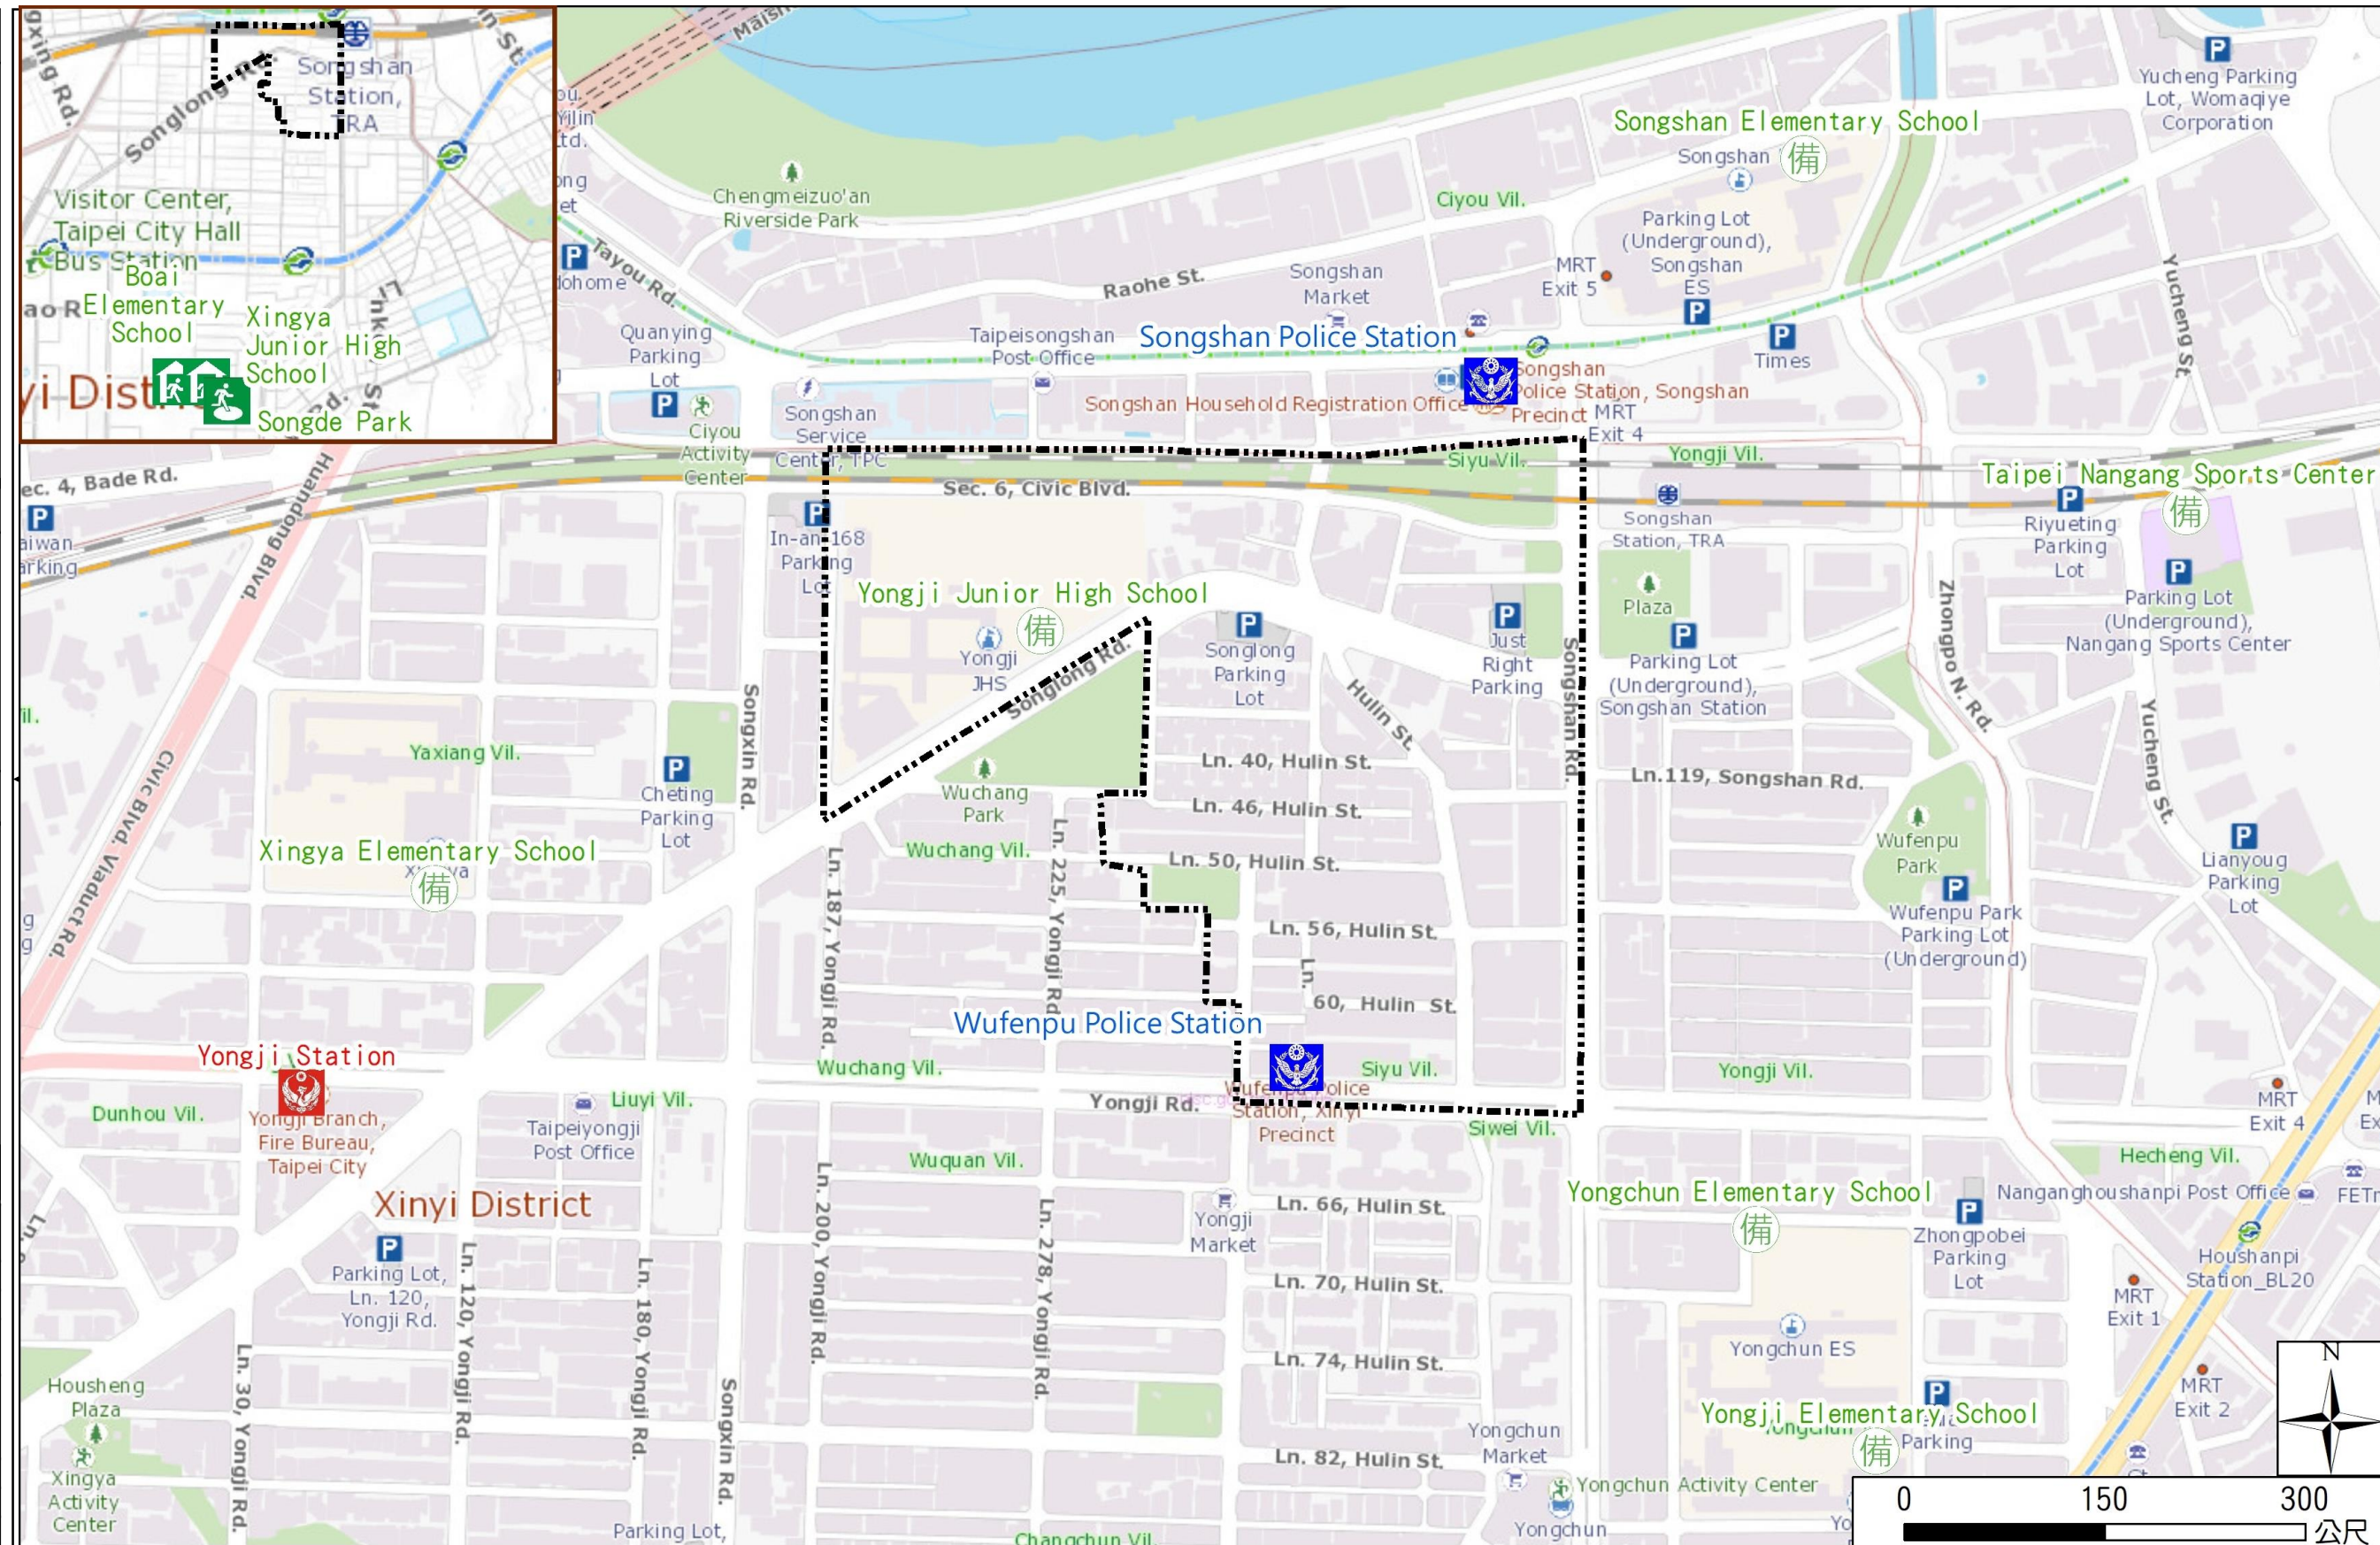

Disaster Prevention Information Website

Taipei City Disaster Prevention Information Website

Evacuation Principle

Flood: Vertical evacuation or preventive evacuation
 Earthquake :

More disaster prevention knowledge :
 Taipei City Disaster Prevention Guide

Evacuation Shelter

| Name | Songde Park Shelter for Earthquake |
|----------------|--|
| Address | Lane 180, Songde Rd. |
| Capacity | 1340 |
| Contact number | 02-27884255 |
| Name | Xingya Junior High School (School for Priority Shelter) Shelter for Earthquake |
| Address | No. 15, Ln. 168, Songde Rd. |
| Capacity | 251 |
| Contact number | 02-27232771#500 |
| Name | Yongji Junior High School |
| Address | No. 161, Songlong Rd. |
| Capacity | 97 |
| Contact number | 02-27649066#121 |
| Name | Yongchun Elementary School |
| Address | No. 48, Ln. 225, Songshan Rd. |
| Capacity | 115 |
| Contact number | 02-27641314#630 |