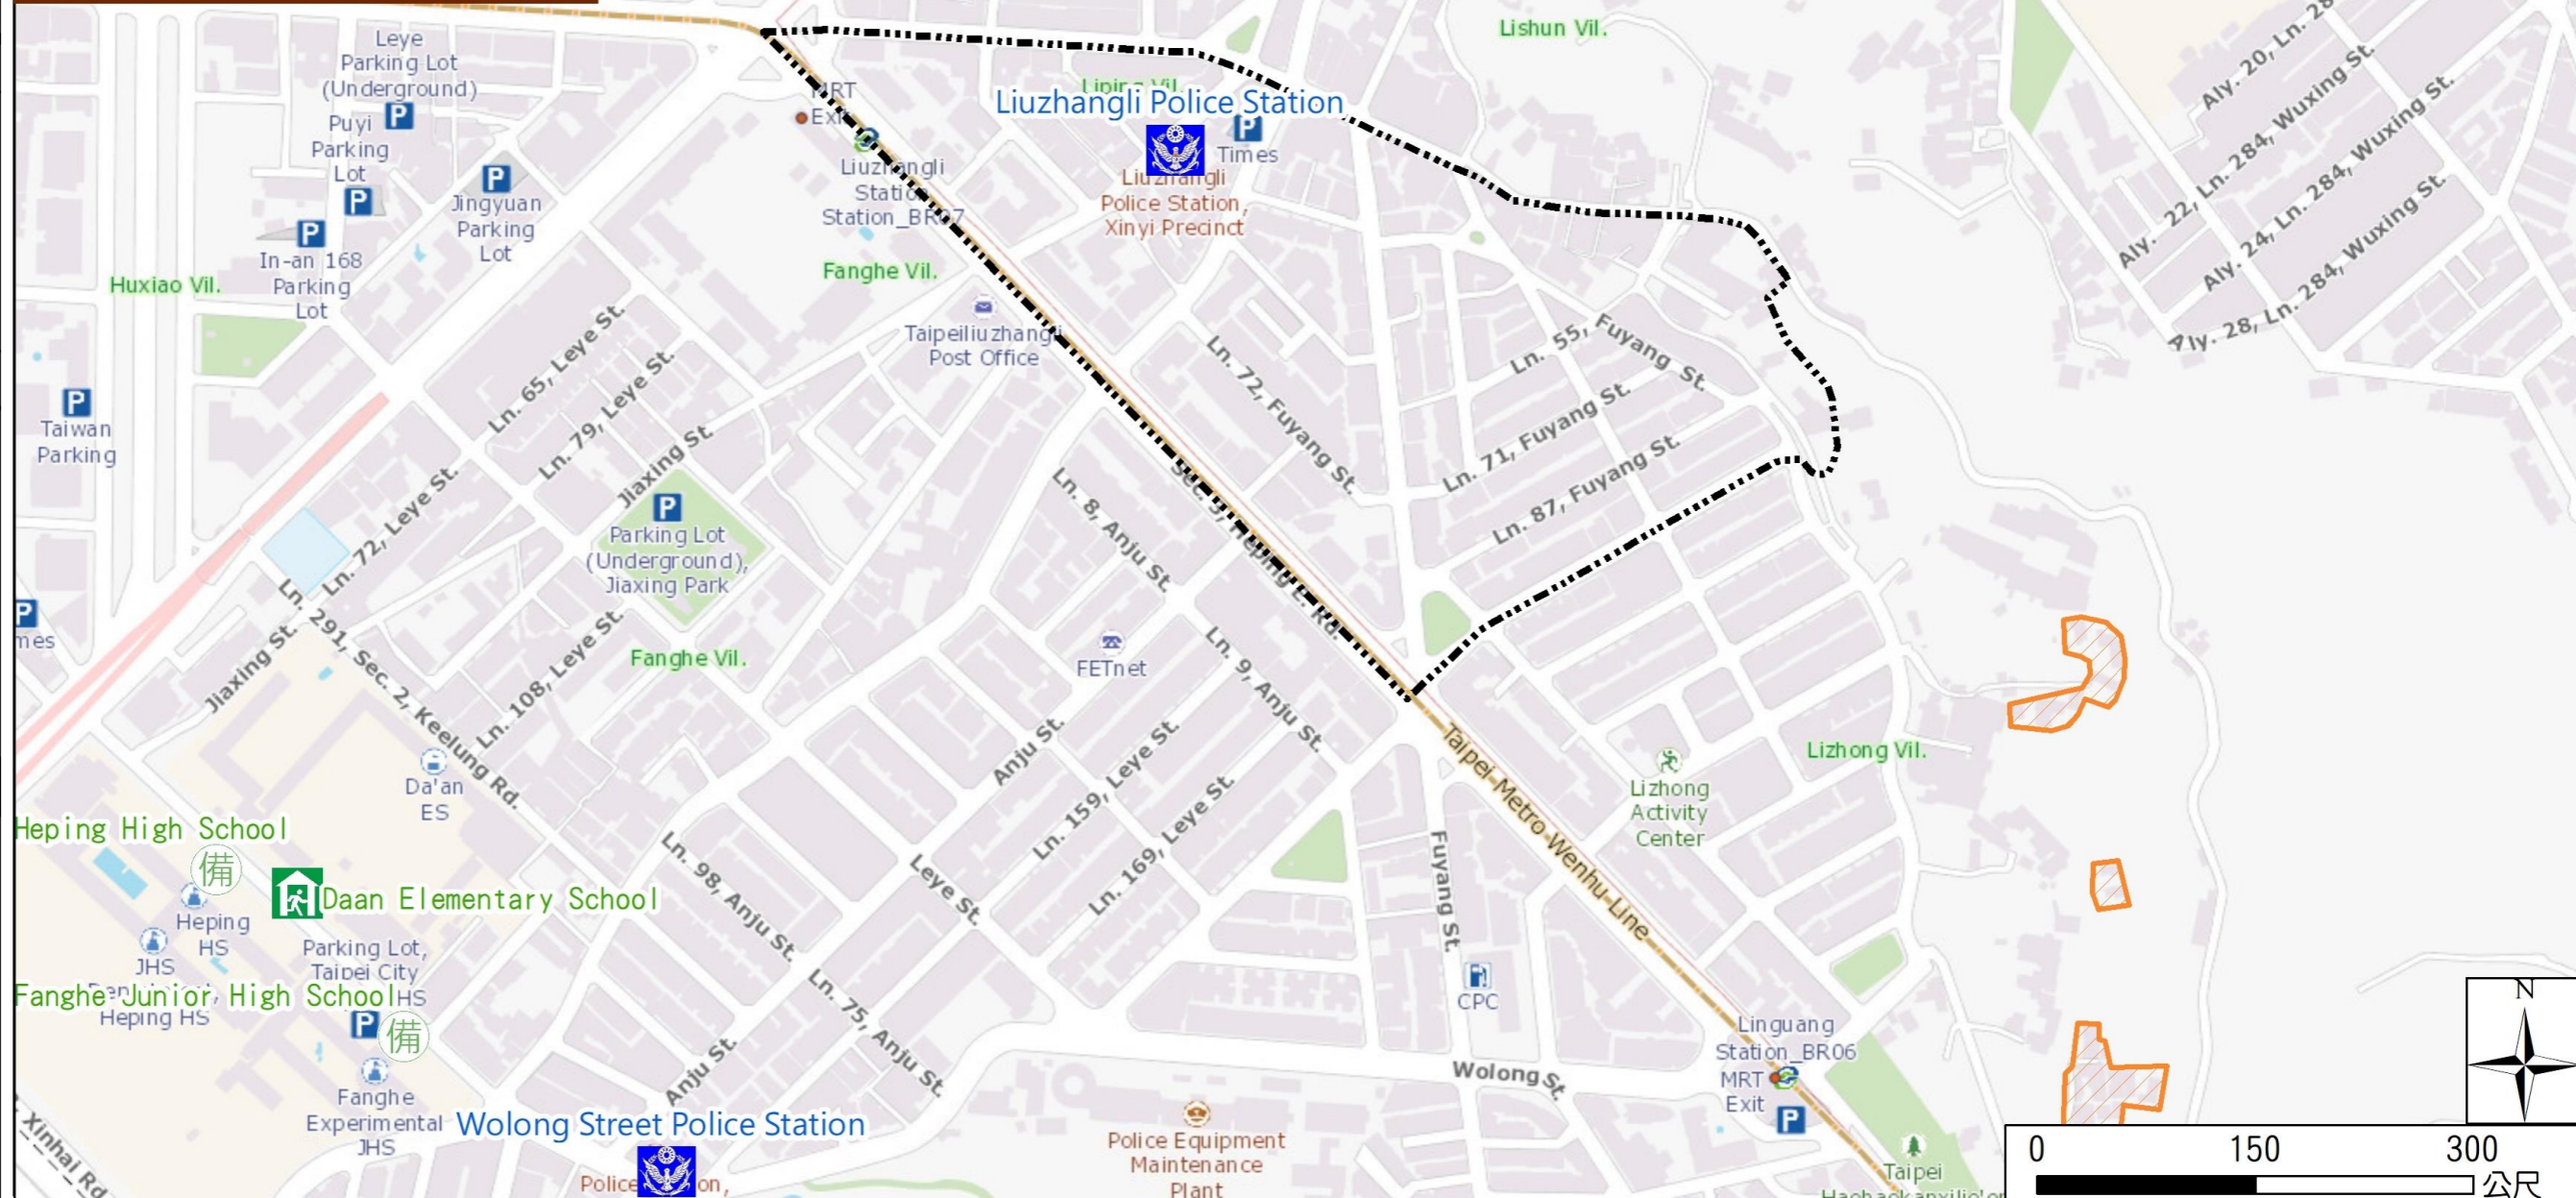

Evacuation Shelter

Name	Songde Park Shelter for Earthquake
Address	Lane 180, Songde Rd.
Capacity	1340
Contact number	02-27884255
Name	Xinyi Elementary School (School for Priority Shelter) Shelter for Flood
Address	No.60, Songqin St.
Capacity	164
Contact number	02-27204005#832
Name	Xinyi Junior High School (School for Priority Shelter) Shelter for Flood
Address	No. 1, Ln. 158, Songren Rd.
Capacity	206
Contact number	02-27236771#511
Name	Sanxing Elementary School
Address	No. 99, Sec. 2, Keelung Rd.
Capacity	228
Contact number	02-27364687#51