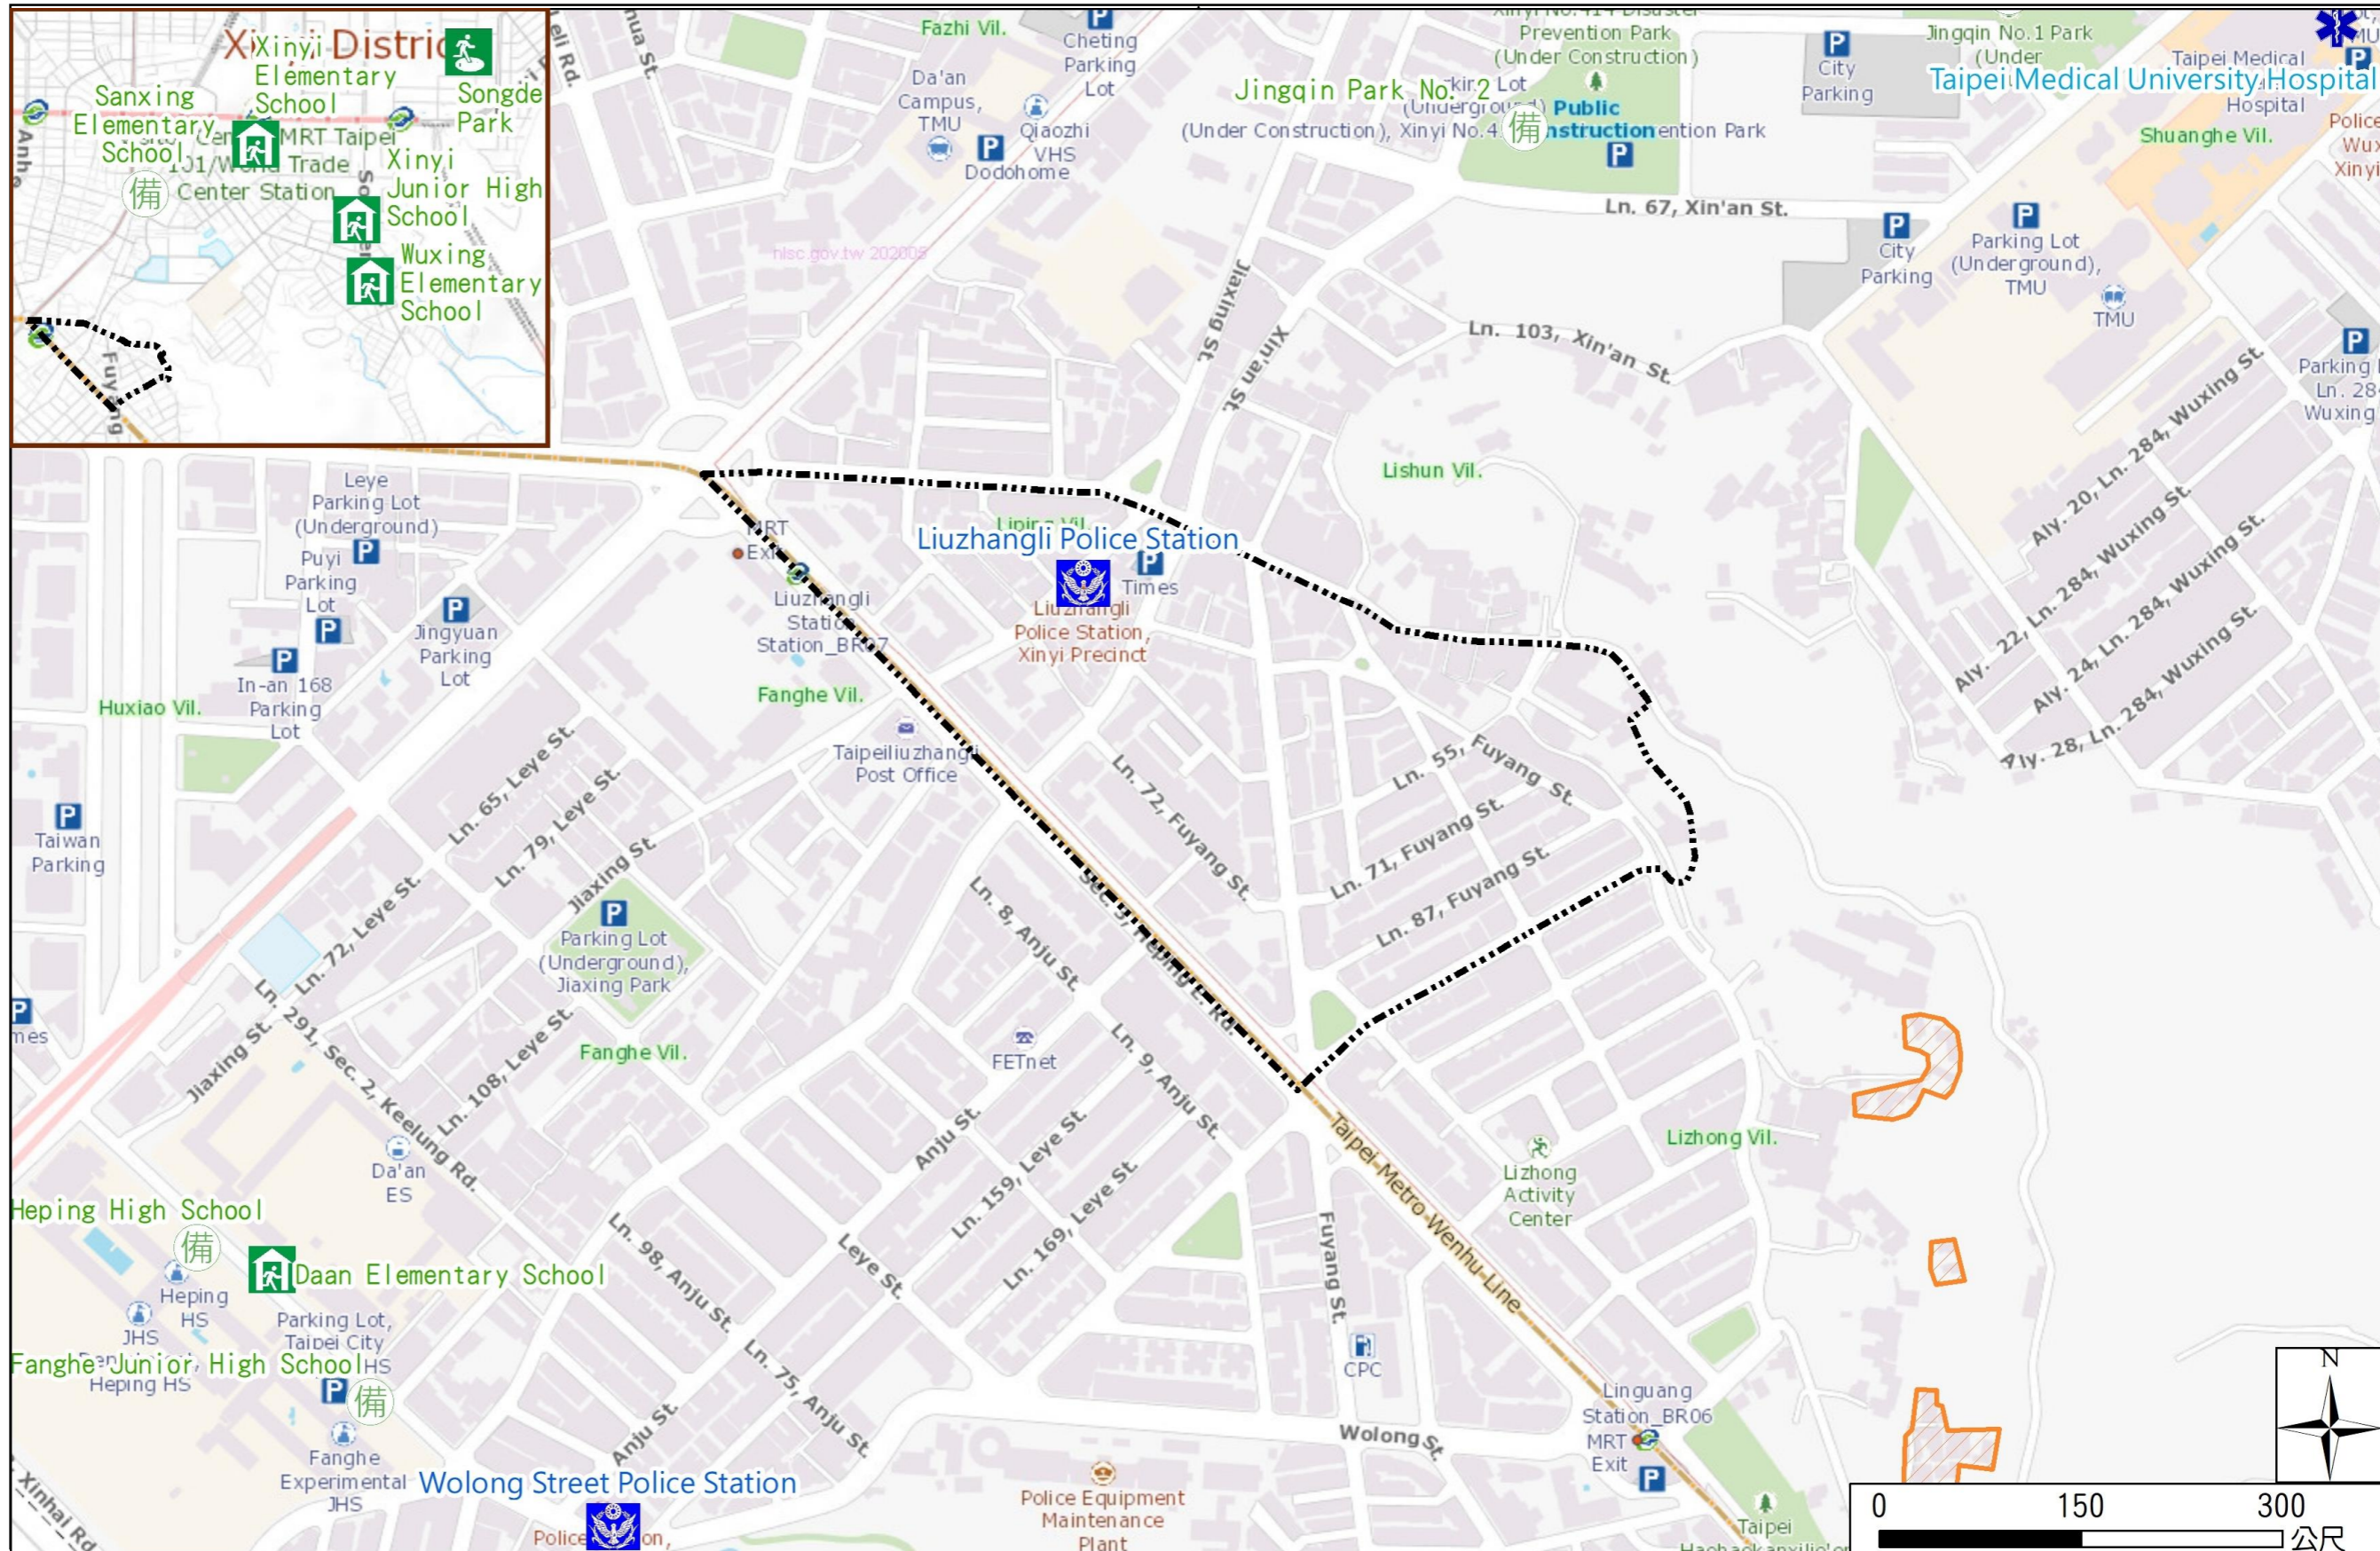

Liping Vil., Xinyi Dist., Taipei City Evacuation Map

Emergency notification

Taipei Citizen Hotline : 1999
Fire Department Tel. : 119
Police Department Tel. : 110
EOC of Xinyi Dist.
Non-emergency number : 02-27239777
Emergency number : 02-66380119
Officer
Mobile : 0905-258595
Note: Please call this District's EOC to ensure that the evacuation shelter is open

Disaster Prevention Information Website

[Taipei City Disaster Prevention Information Website](#)

Evacuation Principle

Flood: Vertical evacuation or preventive evacuation
Earthquake :

More disaster prevention knowledge :
[Taipei City Disaster Prevention Guide](#)

Evacuation Shelter

Name	Songde Park Shelter for Earthquake
Address	Lane 180, Songde Rd.
Capacity	1340
Contact number	02-27884255
Name	Xinyi Elementary School (School for Priority Shelter) Shelter for Flood
Address	No.60, Songqin St.
Capacity	164
Contact number	02-27204005#832
Name	Xinyi Junior High School (School for Priority Shelter) Shelter for Flood
Address	No. 1, Ln. 158, Songren Rd.
Capacity	206
Contact number	02-27236771#511
Name	Sanxing Elementary School
Address	No. 99, Sec. 2, Keelung Rd.
Capacity	228
Contact number	02-27364687#51

Legend	里界 Village Boundary	避難收容處所 Evacuation Shelter	防救災單位 Disaster Rescue Resources	重要地標 Landmark
	里界 Village Boundary	 室內避難收容處所(優先安置學校) Indoor Evacuation Shelter (School for Priority Shelter)	 警察單位 Police Department	 重要地標 Landmark
	山坡地老舊聚落 Hillside Communities	 室外避難收容處所(防災公園) Outdoor Evacuation Shelter (Disaster Prevention Park)	 消防單位 Fire Department	
	土石流潛勢溪流 Potential Debris Flow Hazard Torrent	 避難收容處所(備用) Evacuation Shelter (Backup)	 急救責任醫院 Designated Hospital (Emergency Medical Treatment)	
			 直升機起降場 Helipad	