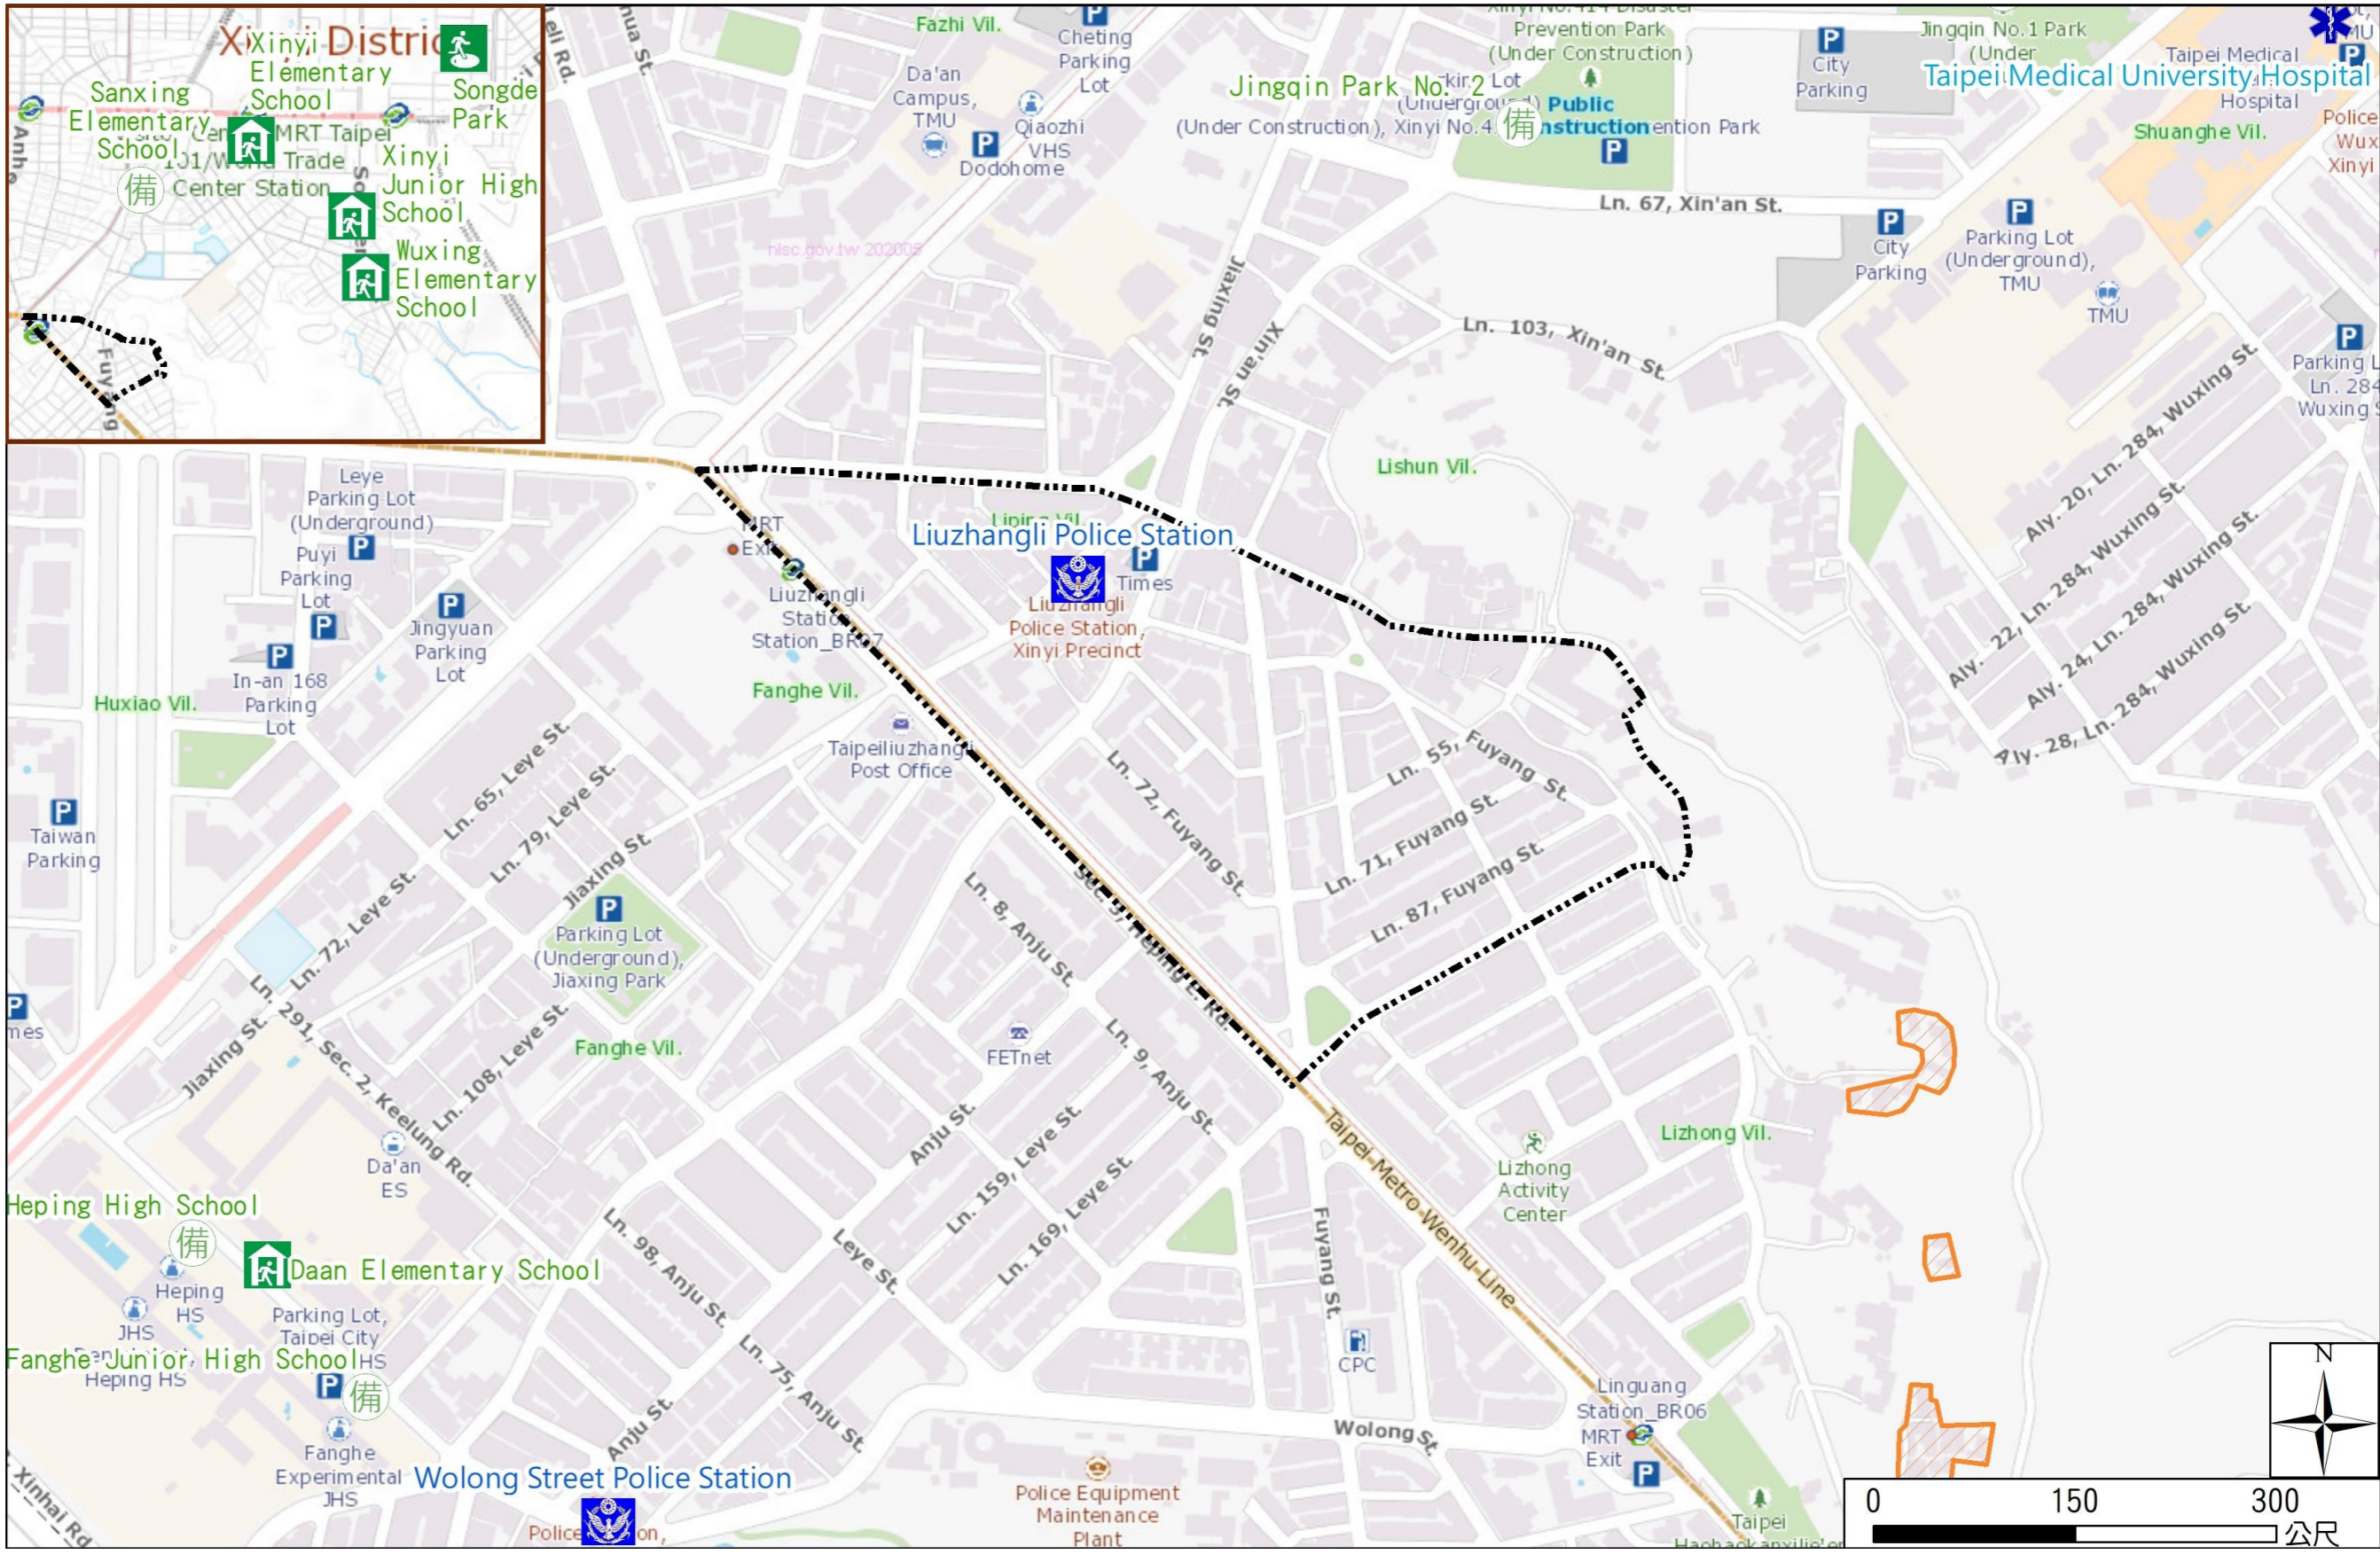

Liping Vil., Xinyi Dist., Taipei City Evacuation Map

Emergency Notification

Taipei Citizen Hotline : 1999
Fire Department Tel. : 119
Police Department Tel. : 110
EOC of Xinyi Dist.
Non-emergency number :
02-27239777
Emergency number :
02-66380119
Officer Mobile : 0905-258595
Note: Please call this District's
EOC to ensure that the
evacuation shelter is open

Disaster Prevention Information Website

[Taipei City Disaster Prevention Information Website](#)

Evacuation Principle

Flood: Vertical evacuation or preventive evacuation
Earthquake :

More disaster prevention knowledge :
[Taipei City Disaster Prevention Guide](#)

Evacuation Shelter

Name	Songde Park Shelter for Earthquake
Address	Lane 180, Songde Rd.
Capacity	1340
Contact number	02-27884255
Name	Xinyi Elementary School (School for Priority Shelter) Shelter for Flood
Address	No.60, Songqin St.
Capacity	164
Contact number	02-27204005#831
Name	Xinyi Junior High School (School for Priority Shelter) Shelter for Flood
Address	No. 1, Ln. 158, Songren Rd.
Capacity	206
Contact number	02-27236771#511
Name	Sanxing Elementary School
Address	No. 99, Sec. 2, Keelung Rd.
Capacity	77
Contact number	02-27364687#150

Legend 圖例	里界 Village Boundary	避難收容處所 Evacuation Shelter	防救災單位 Disaster Rescue Resources	重要地標 Landmark
	里界 Village Boundary	 室內避難收容處所(優先安置學校) Indoor Evacuation Shelter (School for Priority Shelter)	 警察單位 Police Department	 重要地標 Landmark
	山坡地老舊聚落 Hillside Communities	 室外避難收容處所(防災公園) Outdoor Evacuation Shelter (Disaster Prevention Park)	 消防單位 Fire Department	
	土石流潛勢溪流 Potential Debris Flow Hazard Torrent	 避難收容處所(備用) Evacuation Shelter (Backup)	 急救責任醫院 Designated Hospital (Emergency Medical Treatment)	
			 直升機起降場 Helipad