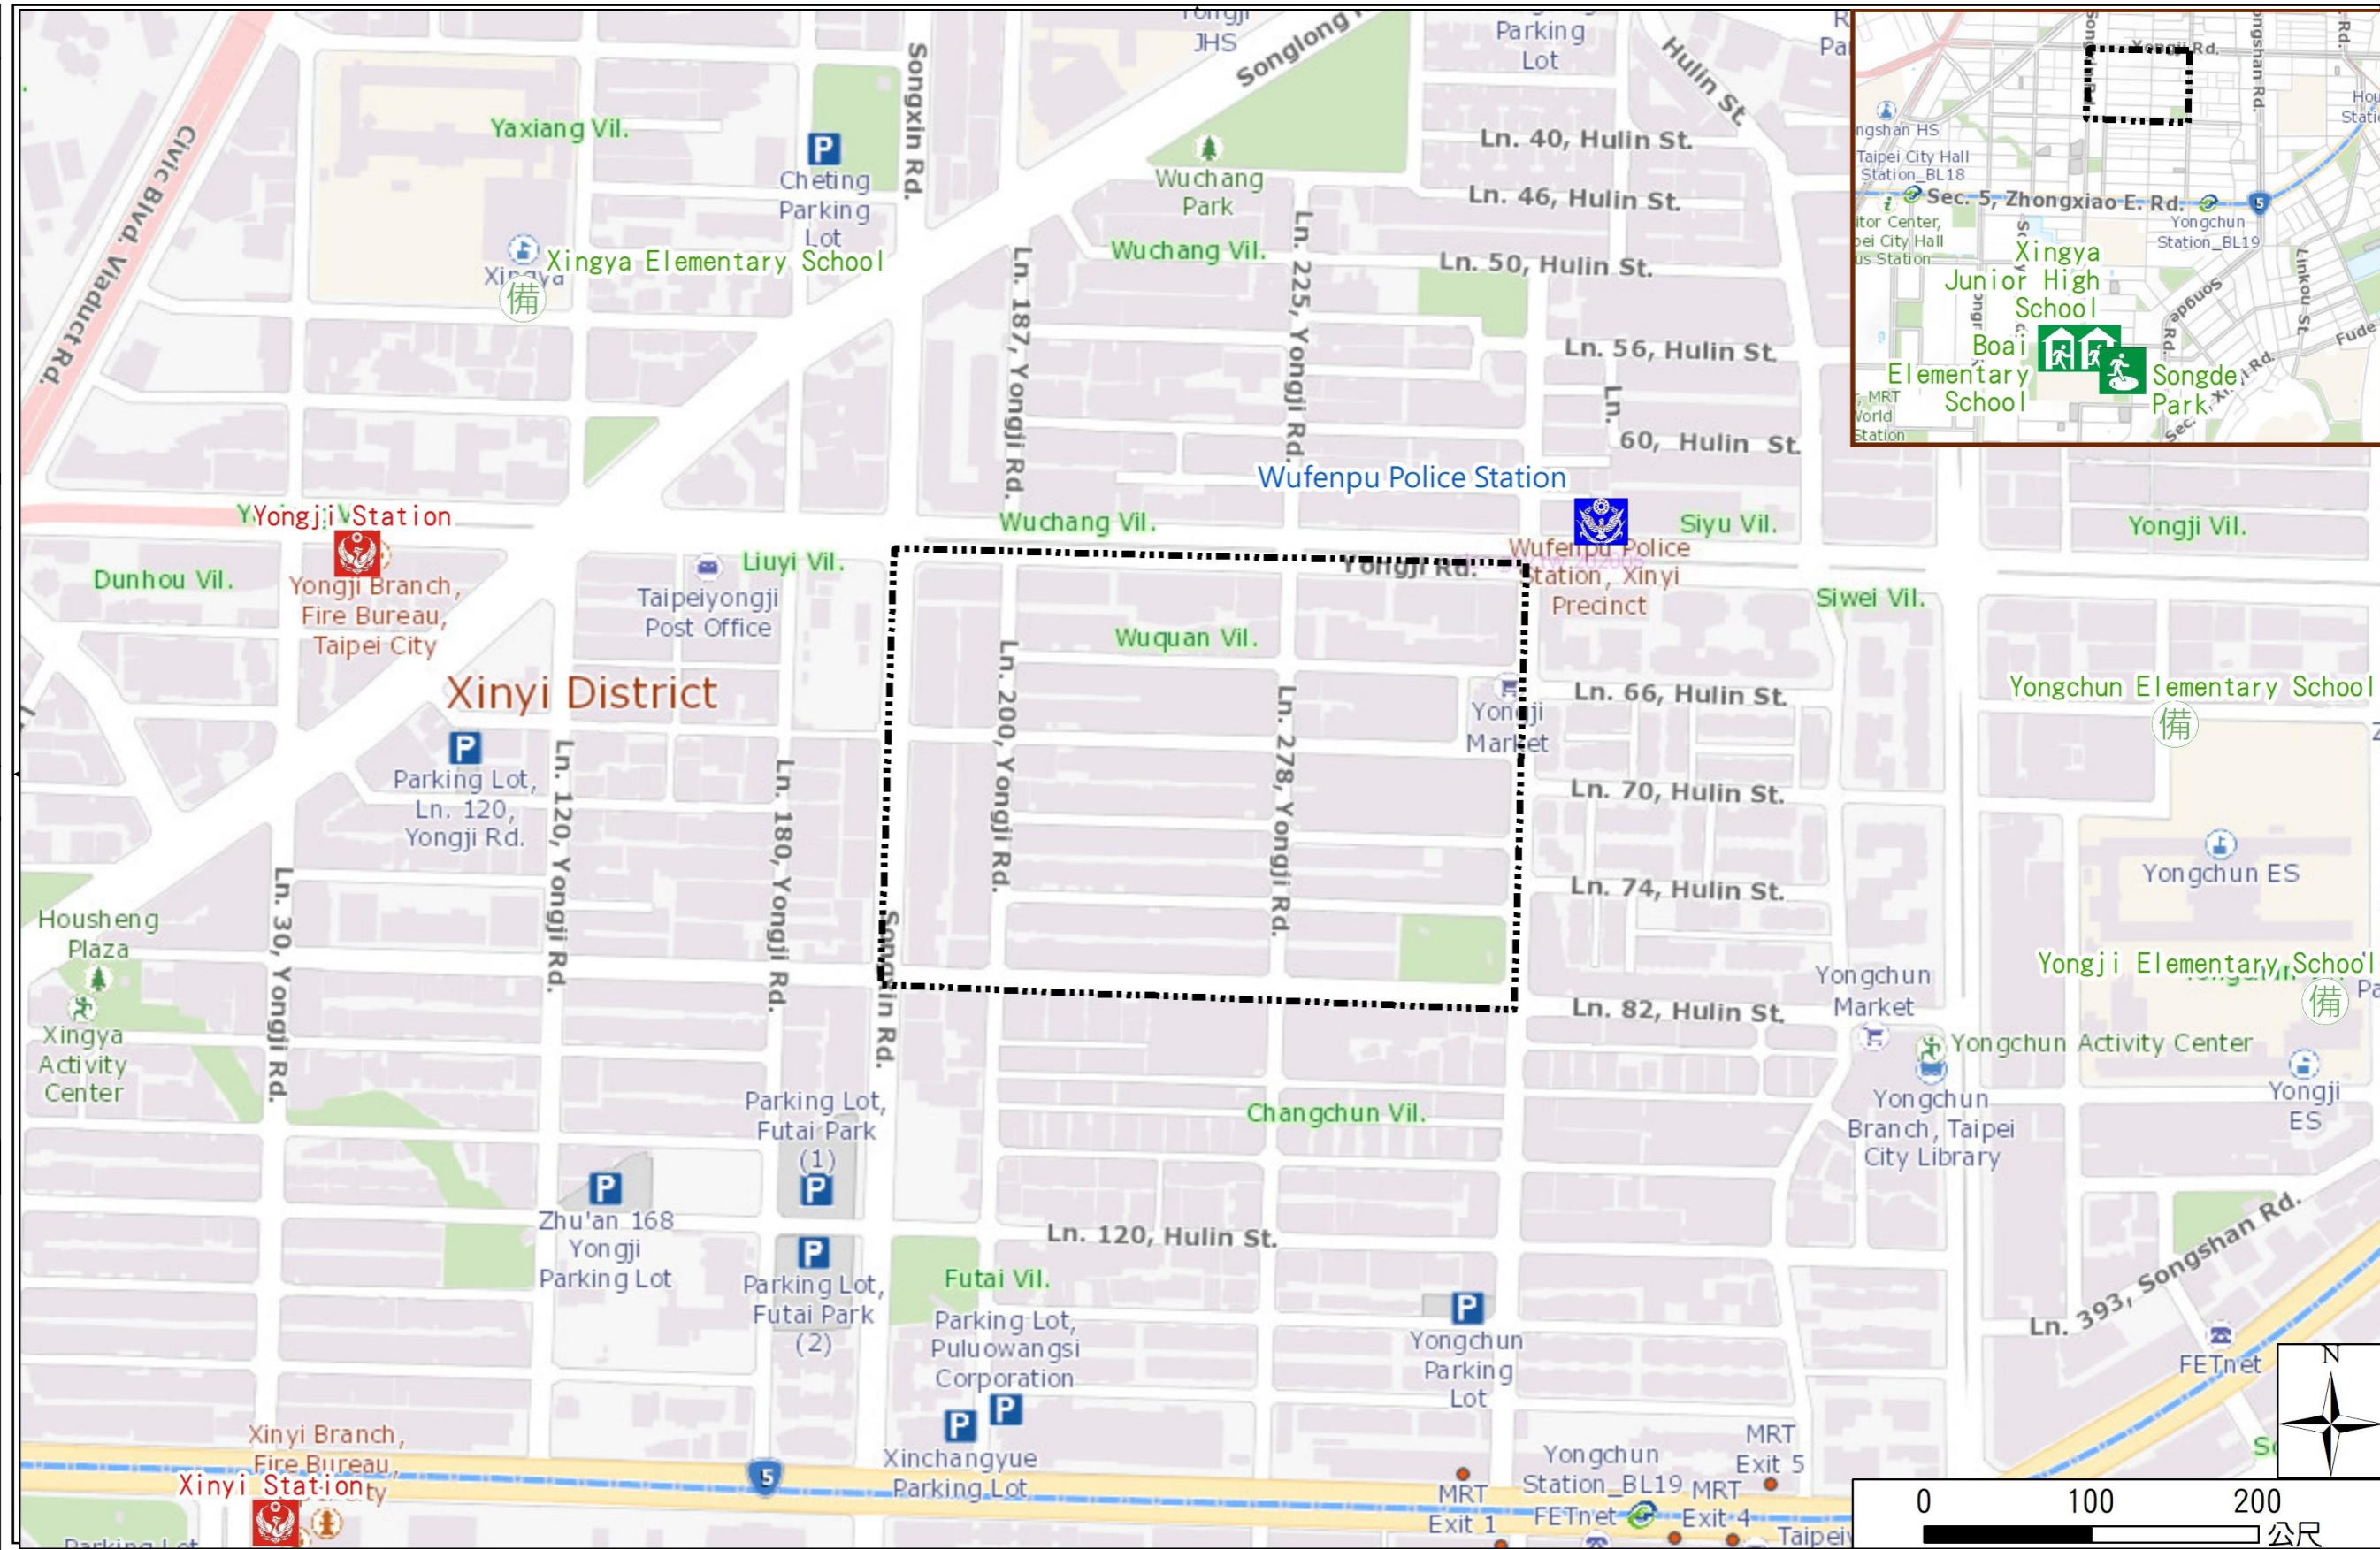

Disaster Prevention Information Website

Taipei City Disaster Prevention Information Website

Evacuation Principle

Flood: Vertical evacuation or preventive evacuation
 Earthquake :

More disaster prevention knowledge :
 Taipei City Disaster Prevention Guide

Evacuation Shelter

Name	Songde Park Shelter for Earthquake
Address	Lane 180, Songde Rd.
Capacity	1340
Contact number	02-27884255
Name	Xingya Junior High School (School for Priority Shelter) Shelter for Earthquake
Address	No. 15, Ln. 168, Songde Rd.
Capacity	151
Contact number	02-27232771#500
Name	Yongchun Elementary School
Address	No. 48, Ln. 225, Songshan Rd.
Capacity	115
Contact number	02-27641314#630
Name	Yongji Elementary School
Address	No. 5, Ln. 287, Songshan Rd.
Capacity	116
Contact number	02-87858111#700