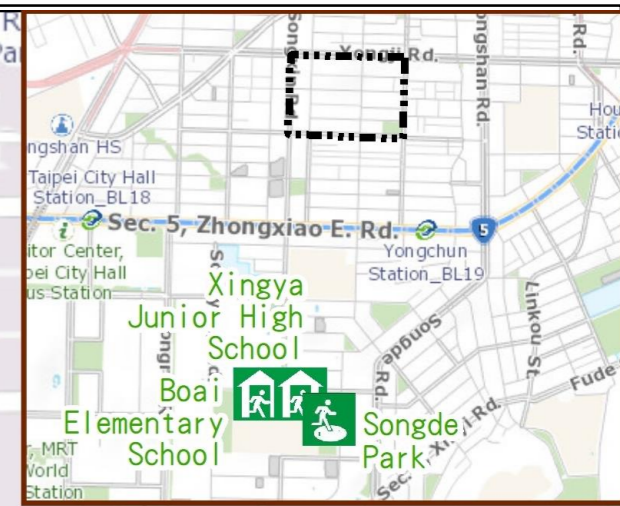

Evacuation Shelter

Name	Songde Park Shelter for Earthquake
Address	Lane 180, Songde Rd.
Capacity	1340
Contact number	02-27884255
Name	Xingya Junior High School (School for Priority Shelter) Shelter for Earthquake
Address	No. 15, Ln. 168, Songde Rd.
Capacity	151
Contact number	02-27232771#500
Name	Yongchun Elementary School
Address	No. 48, Ln. 225, Songshan Rd.
Capacity	115
Contact number	02-27641314#630
Name	Yongji Elementary School
Address	No. 5, Ln. 287, Songshan Rd.
Capacity	116
Contact number	02-87858111#700