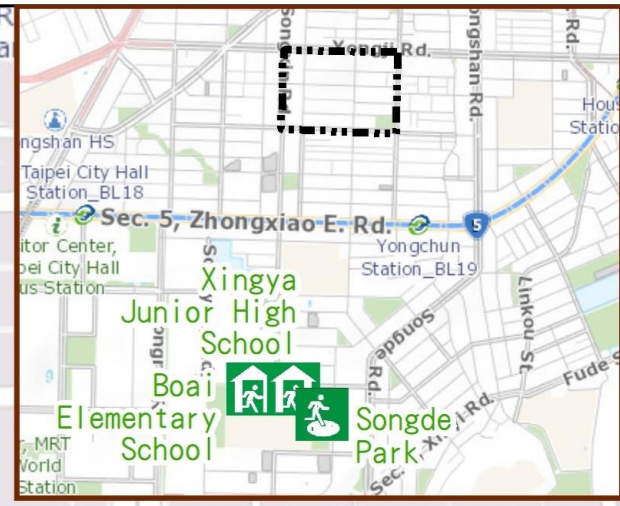

# Wuquan Vil., Xinyi Dist., Taipei City Evacuation Map

## Evacuation Shelter

Name	Songde Park Shelter for Earthquake
Address	Lane 180, Songde Rd.
Capacity	1340
Contact number	02-27884255
Name	Xingya Junior High School (School for Priority Shelter) Shelter for Earthquake
Address	No. 15, Ln. 168, Songde Rd.
Capacity	251
Contact number	02-27232771#500
Name	Shuangyong Elementary School(North Campus)
Address	No. 48, Ln. 225, Songshan Rd.
Capacity	115
Contact number	02-87858111#700
Name	Shuangyong Elementary School(South Campus)
Address	No. 5, Ln. 287, Songshan Rd.
Capacity	116
Contact number	02-87858111#700