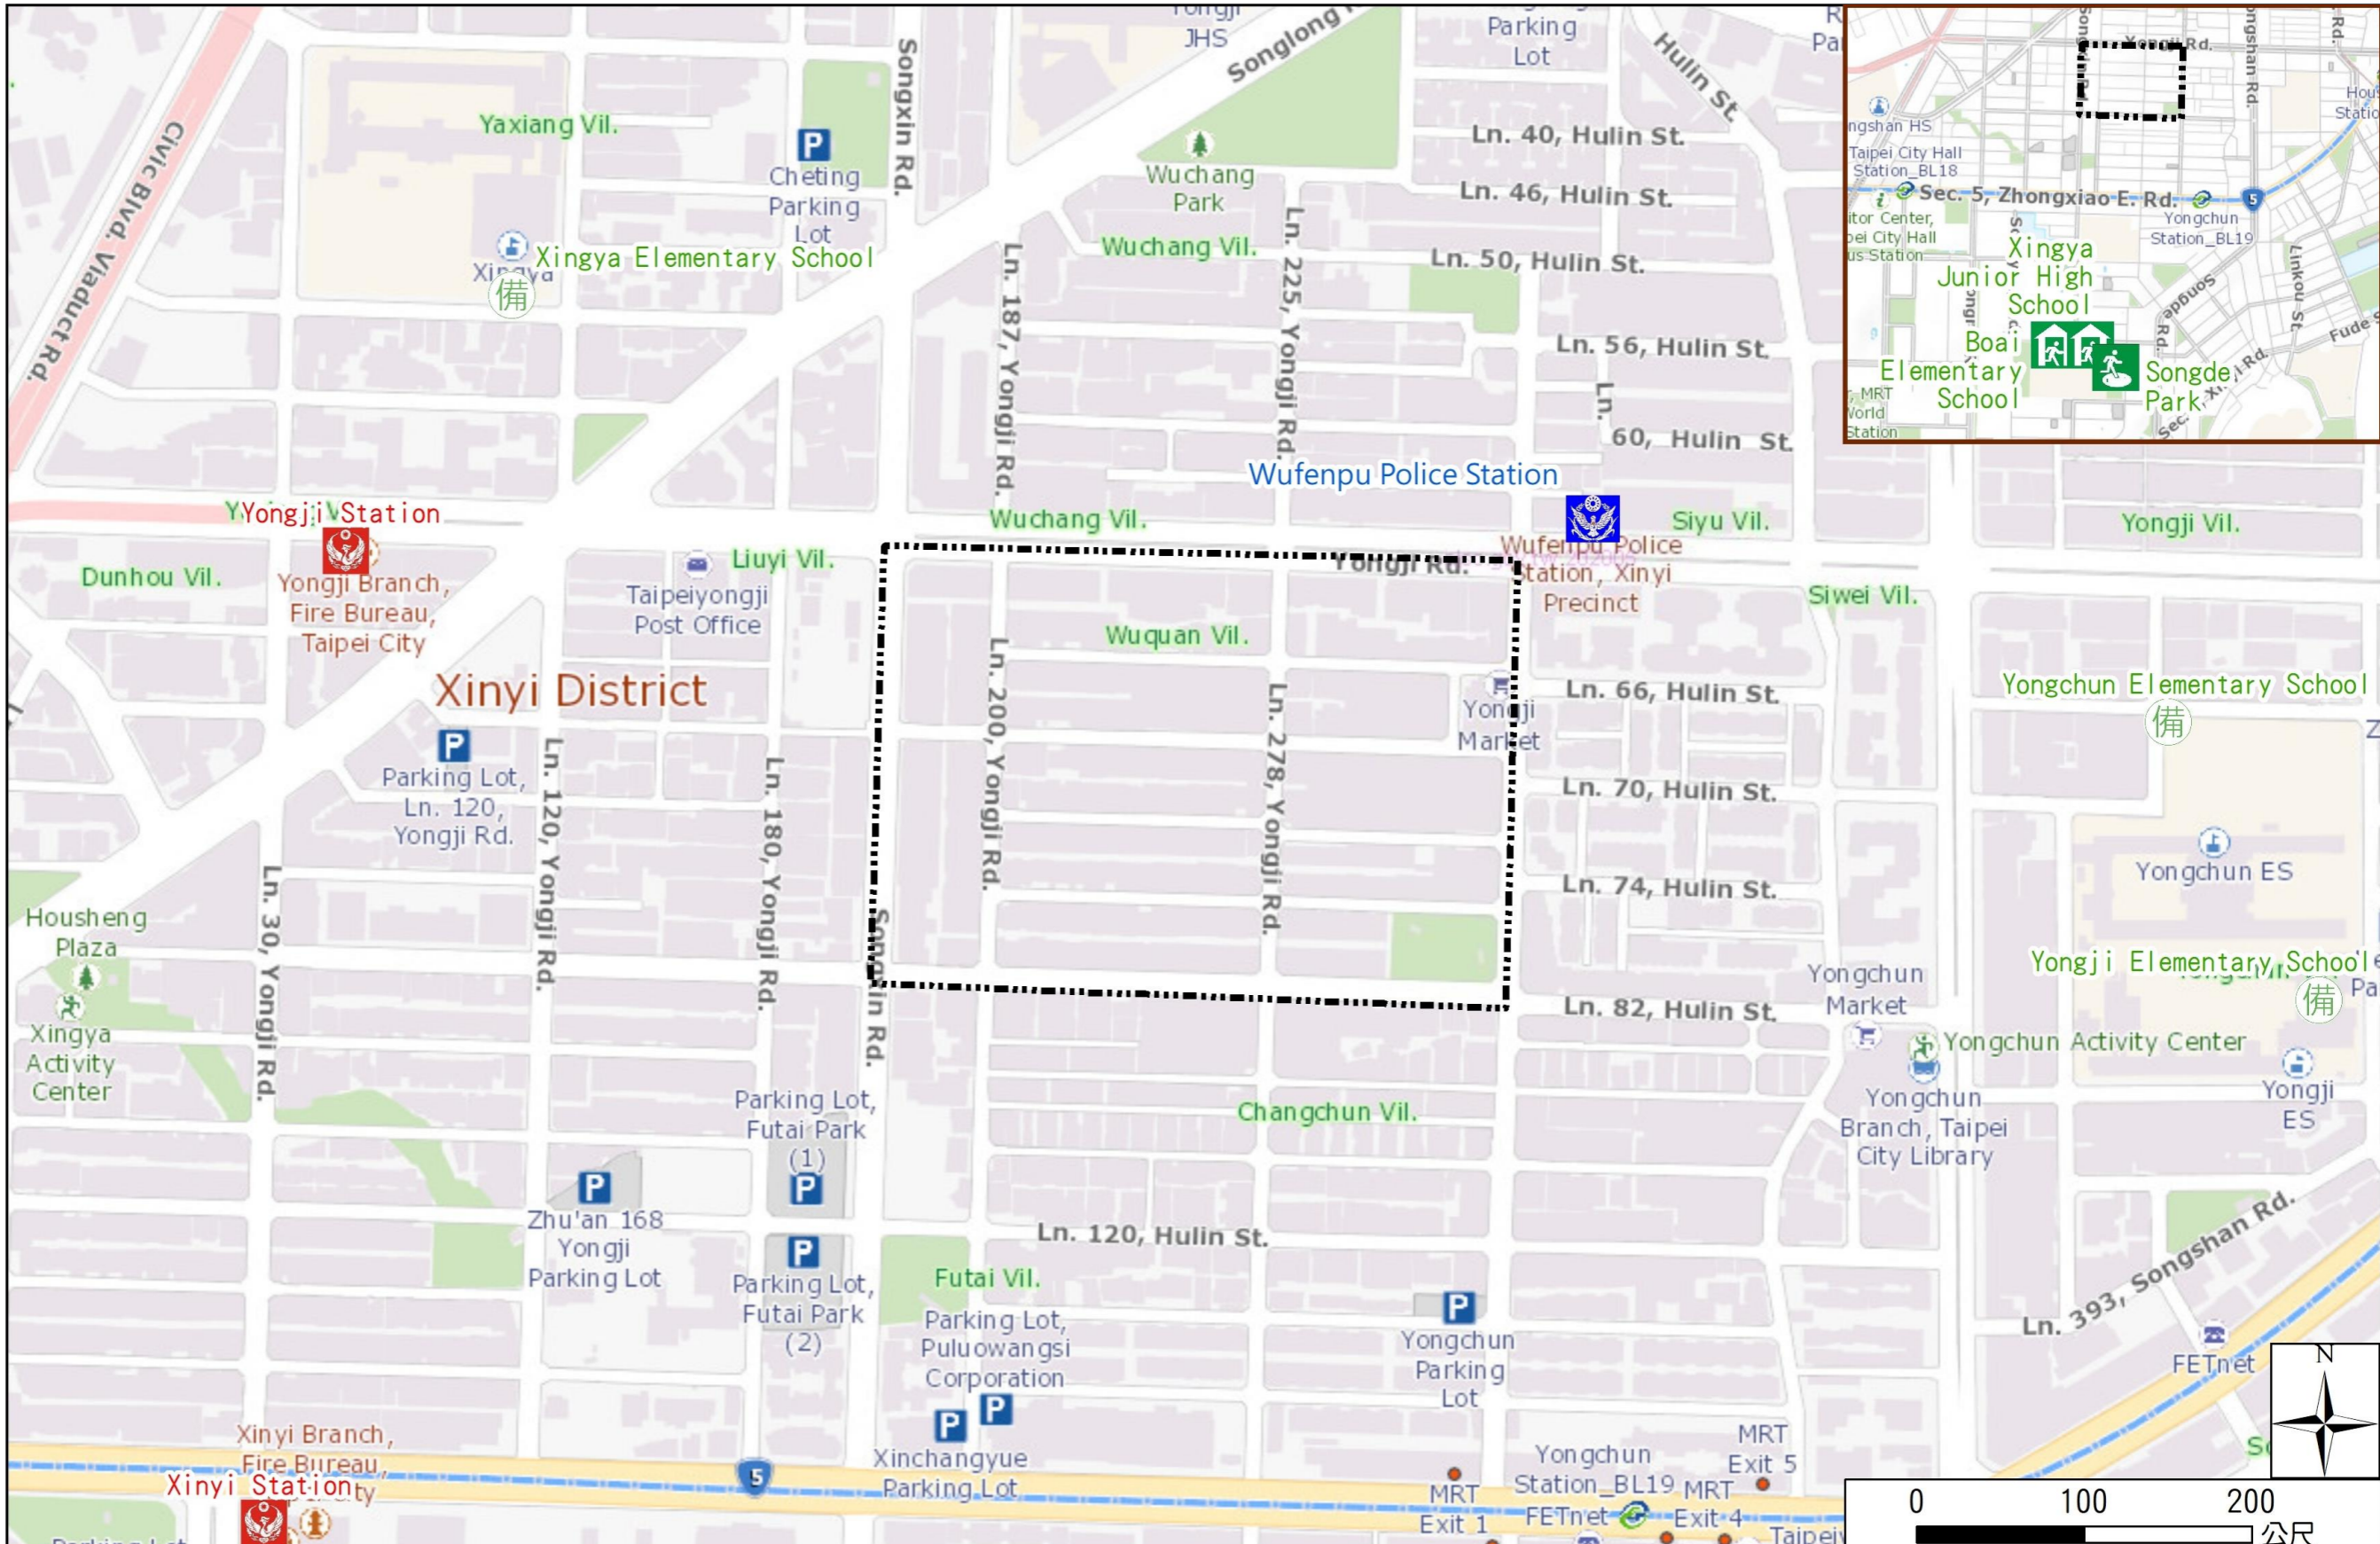

## Evacuation Shelter

Name	Songde Park Shelter for Earthquake
Address	Lane 180, Songde Rd.
Capacity	1340
Contact number	02-27884255
Name	Xingya Junior High School (School for Priority Shelter) Shelter for Earthquake
Address	No. 15, Ln. 168, Songde Rd.
Capacity	251
Contact number	02-27232771#500
Name	Shuangyong Elementary School(North Campus)
Address	No. 48, Ln. 225, Songshan Rd.
Capacity	115
Contact number	02-87858111#700
Name	Shuangyong Elementary School(South Campus)
Address	No. 5, Ln. 287, Songshan Rd.
Capacity	116
Contact number	02-87858111#700